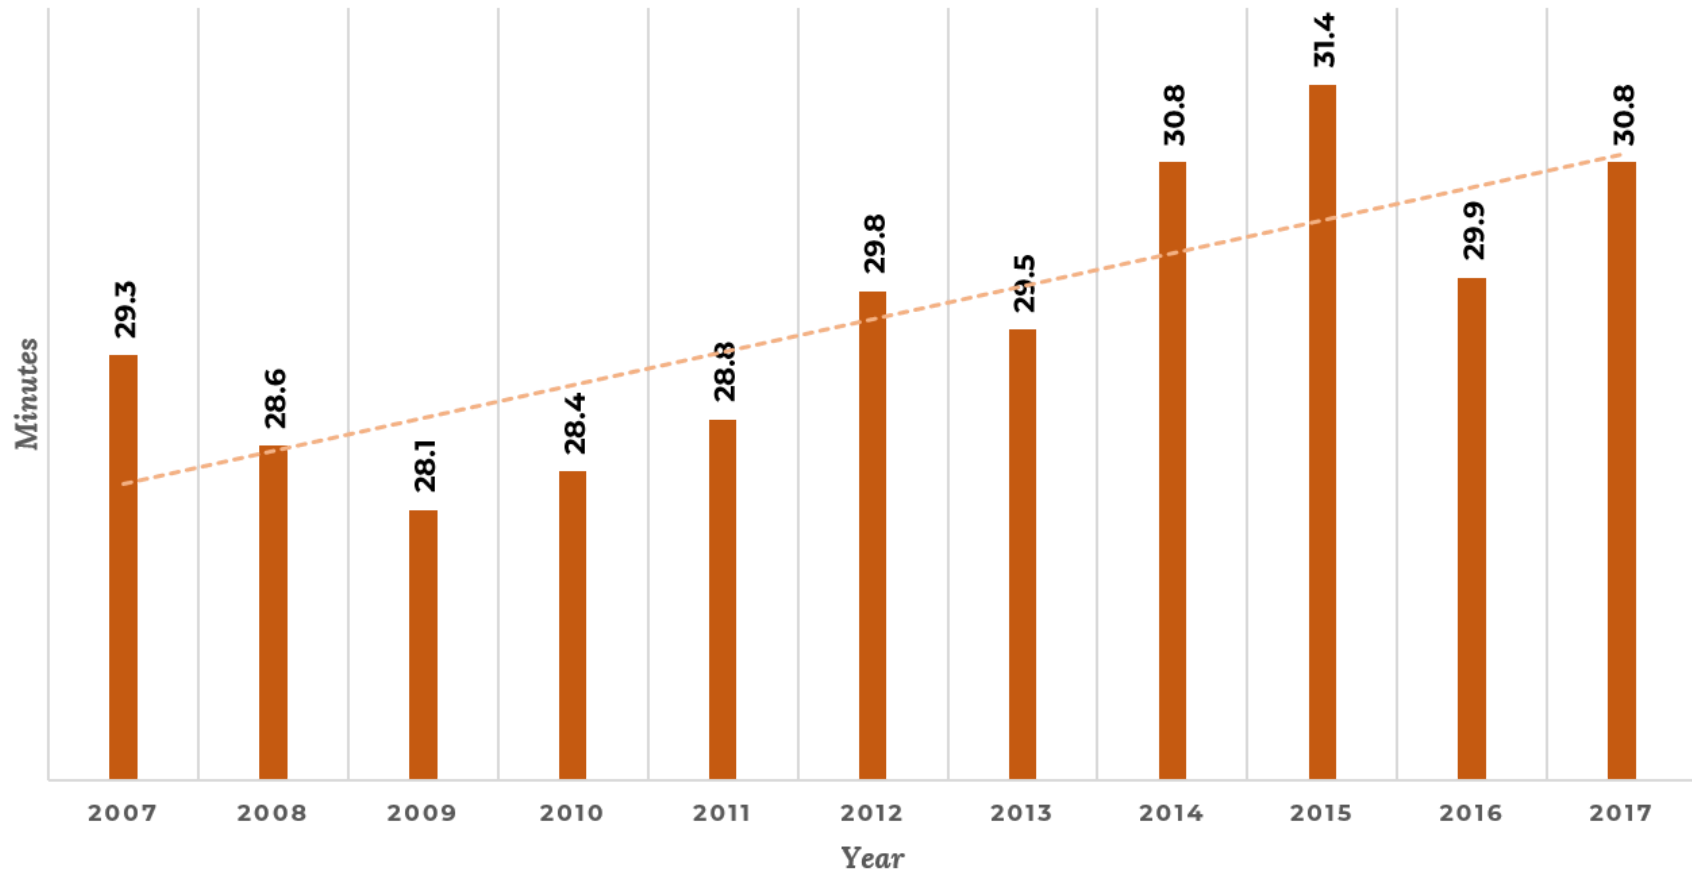

## AVERAGE TRAVEL TIME TO WORK FOR BOSTONIANS 1-YEAR ACS ESTIMATES

**Figure 1.** Mean Travel Time to Work for Boston Residents, 1-year American Community Service estimates.