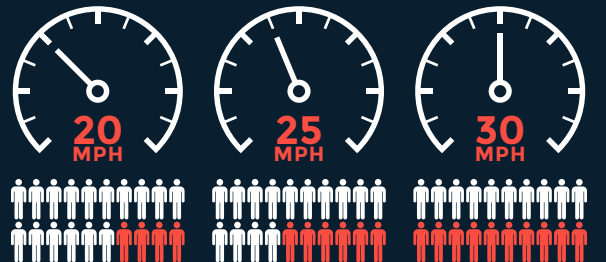

Boston has a new default speed limit.

IF YOU DON'T SEE A SIGN, THE SPEED LIMIT IS 25 MPH.

SHOW YOUR SUPPORT.

Visit boston.gov/25mph to learn how to show your support and get engaged.

BE AWARE OF YOUR SPEED.

Drive at or below the 25 mph speed limit. You can help save lives. If you crash, you're less likely to cause serious injury or death.

LIKELIHOOD OF SEVERE OR FATAL INJURY for pedestrians struck by drivers traveling at these speeds.