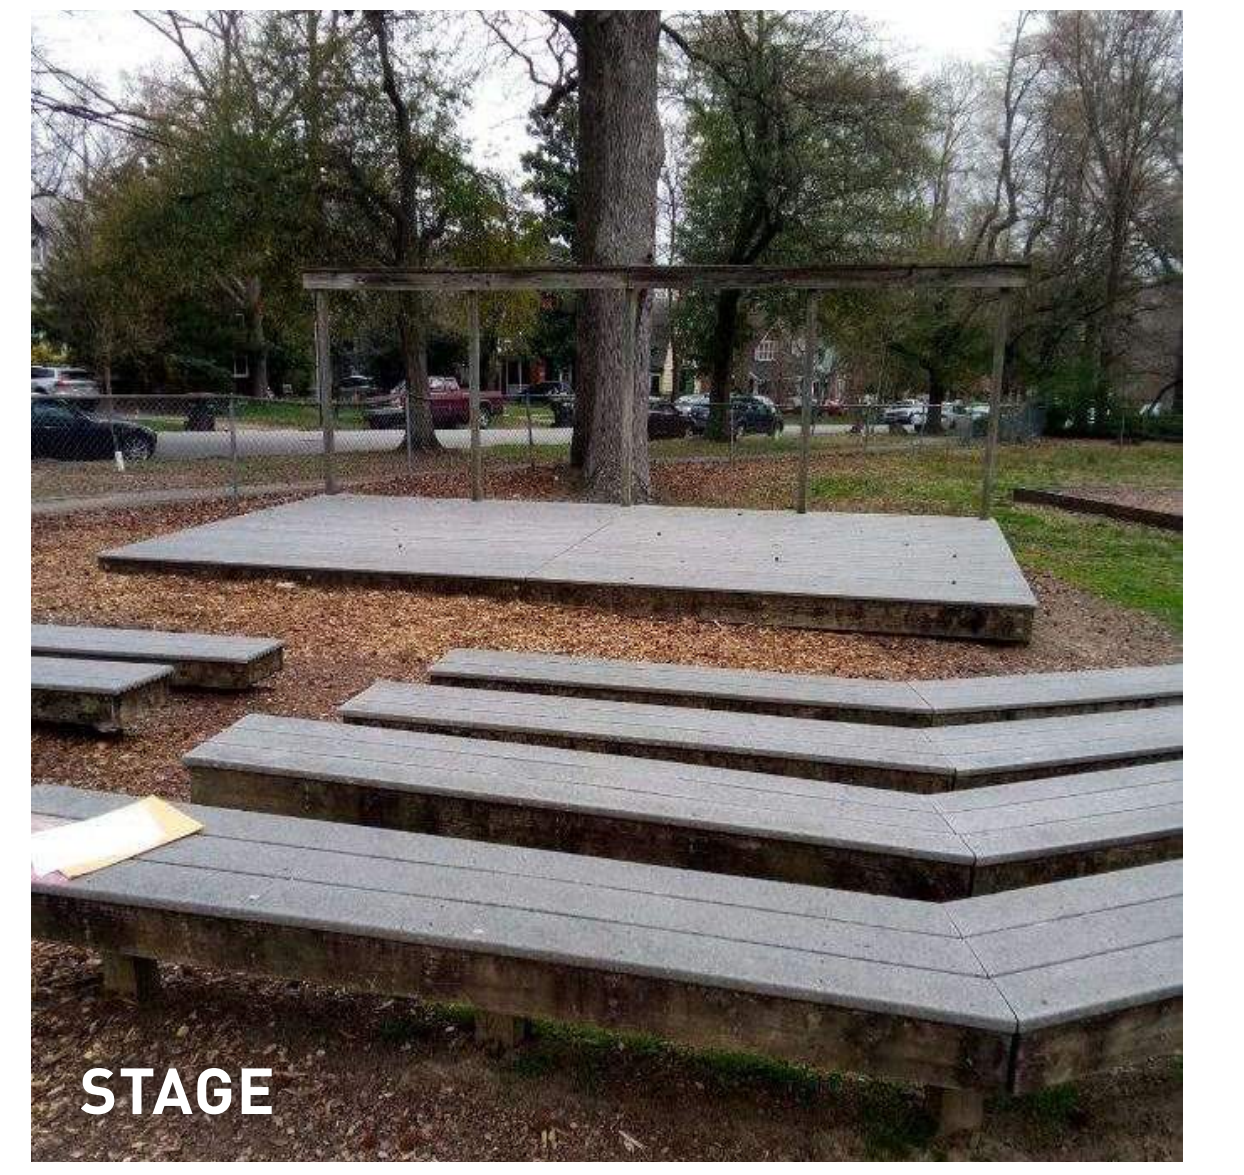

WOOD LOG CLIMBER

SITE DESIGN IDEA #2

Stack

Stacked boulders and earth: A hill emphasizes views toward Downtown Boston and provides seating that overlooks a splash pad and lawn.

SITE PLAN

CROSS SECTION

PICNIC AREA

BOULDER AMPHITHEATER

STONE BLOCK SCRAMBLE

SPLASH PAD

STONE SEATING

OPEN LAWN

SITE DESIGN IDEA #3

Stream

A meandering park: A flowing path widens, narrows, and loops to create spaces for gathering and play.

SITE PLAN

CROSS SECTION

INSPIRATION

What Would You Like to See on St. James Street?

STAGE

COMMUNITY CONCERT W/ DANCING

SHADE STRUCTURE

CONCERT W/ TEMPORARY STAGE

SHADE STRUCTURE

GATHER

STAGE

SPHERE CLIMBER

WATER PLAY

WATER PLAY

LOG JAM

PLAY STRUCTURE