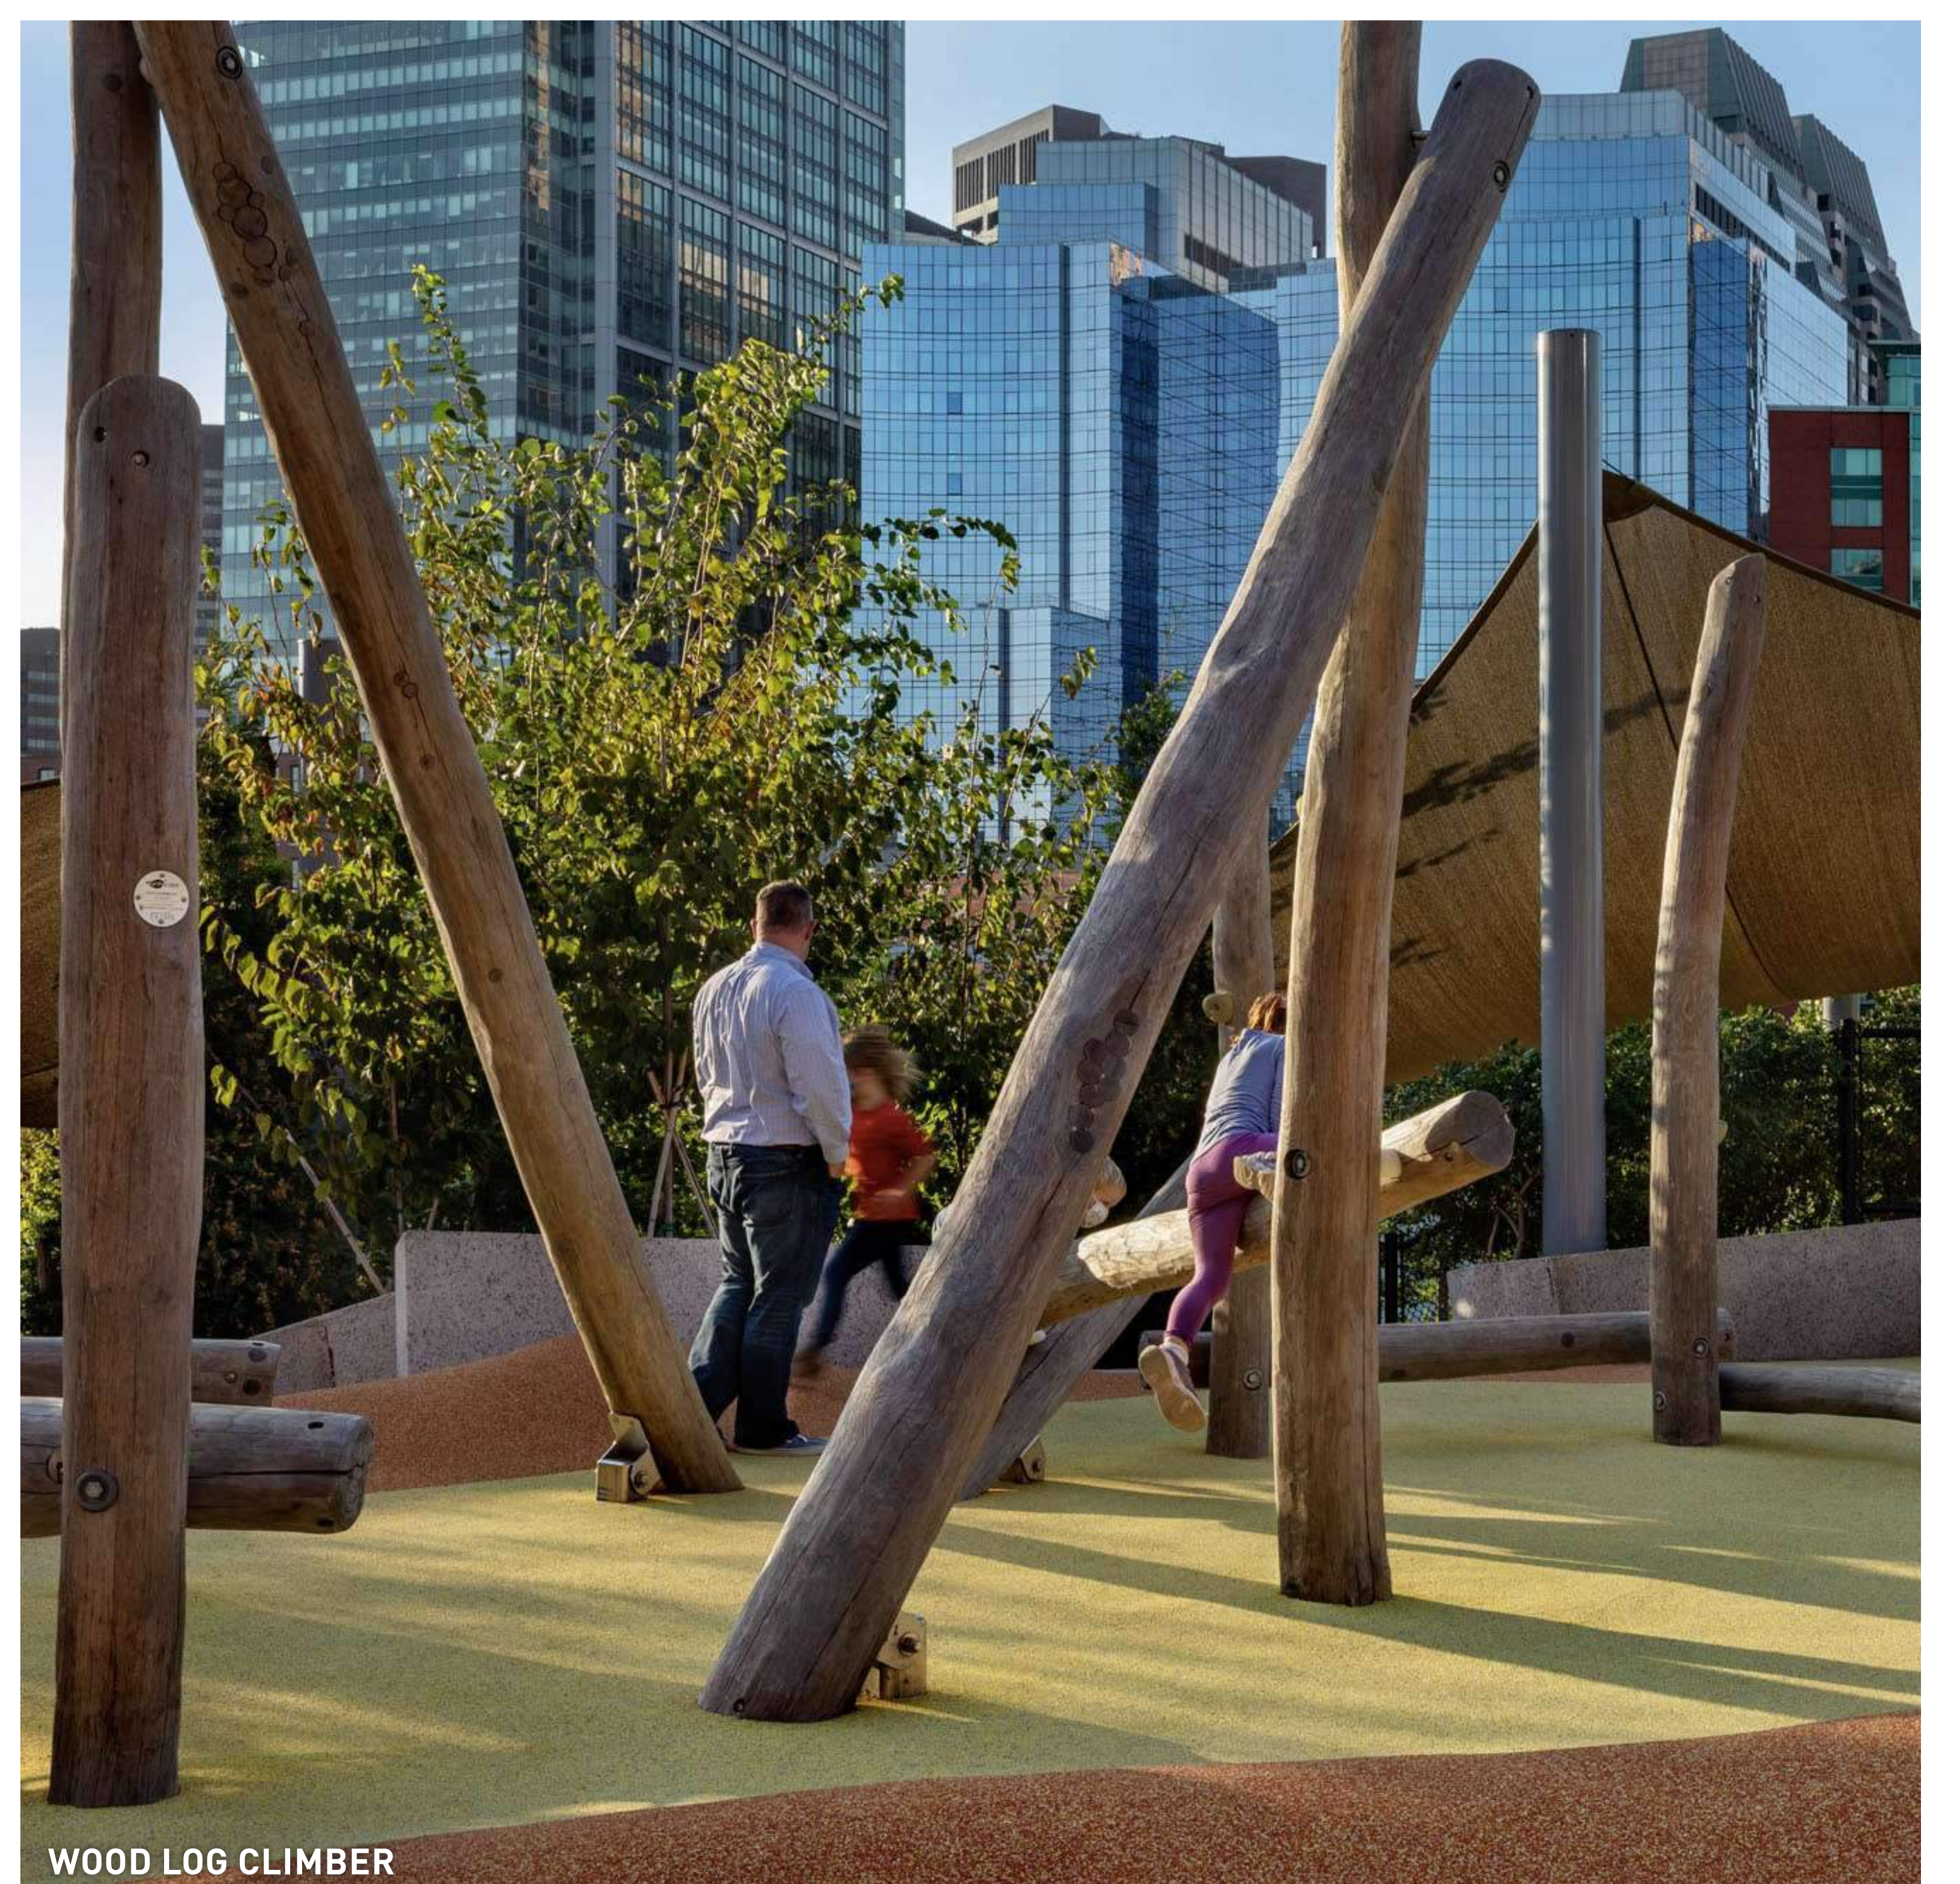

SITE DESIGN IDEA #1

Strata

Layers of play: Three terraces of gathering and play that step down along an accessible path.

SITE PLAN

CROSS SECTION

PLAY TOWER WITH SLIDE

SCRAMBLE

COVERED PICNIC AREA

WOOD LOG CLIMBER

SITE DESIGN IDEA #2

Stack

Stacked boulders and earth: A hill emphasizes views toward Downtown Boston and provides seating that overlooks a splash pad and lawn.

SITE PLAN

CROSS SECTION

PICNIC AREA

BOULDER AMPHITHEATER

STONE BLOCK SCRAMBLE

SPLASH PAD

STONE SEATING

OPEN LAWN

SITE DESIGN IDEA #3

Stream

A meandering park: A flowing path widens, narrows, and loops to create spaces for gathering and play.

EXPERIENCE

SKYLINE VIEWS

ROCK LEDGE

STONE SEATING

WOOD AMPHITHEATER SEATING