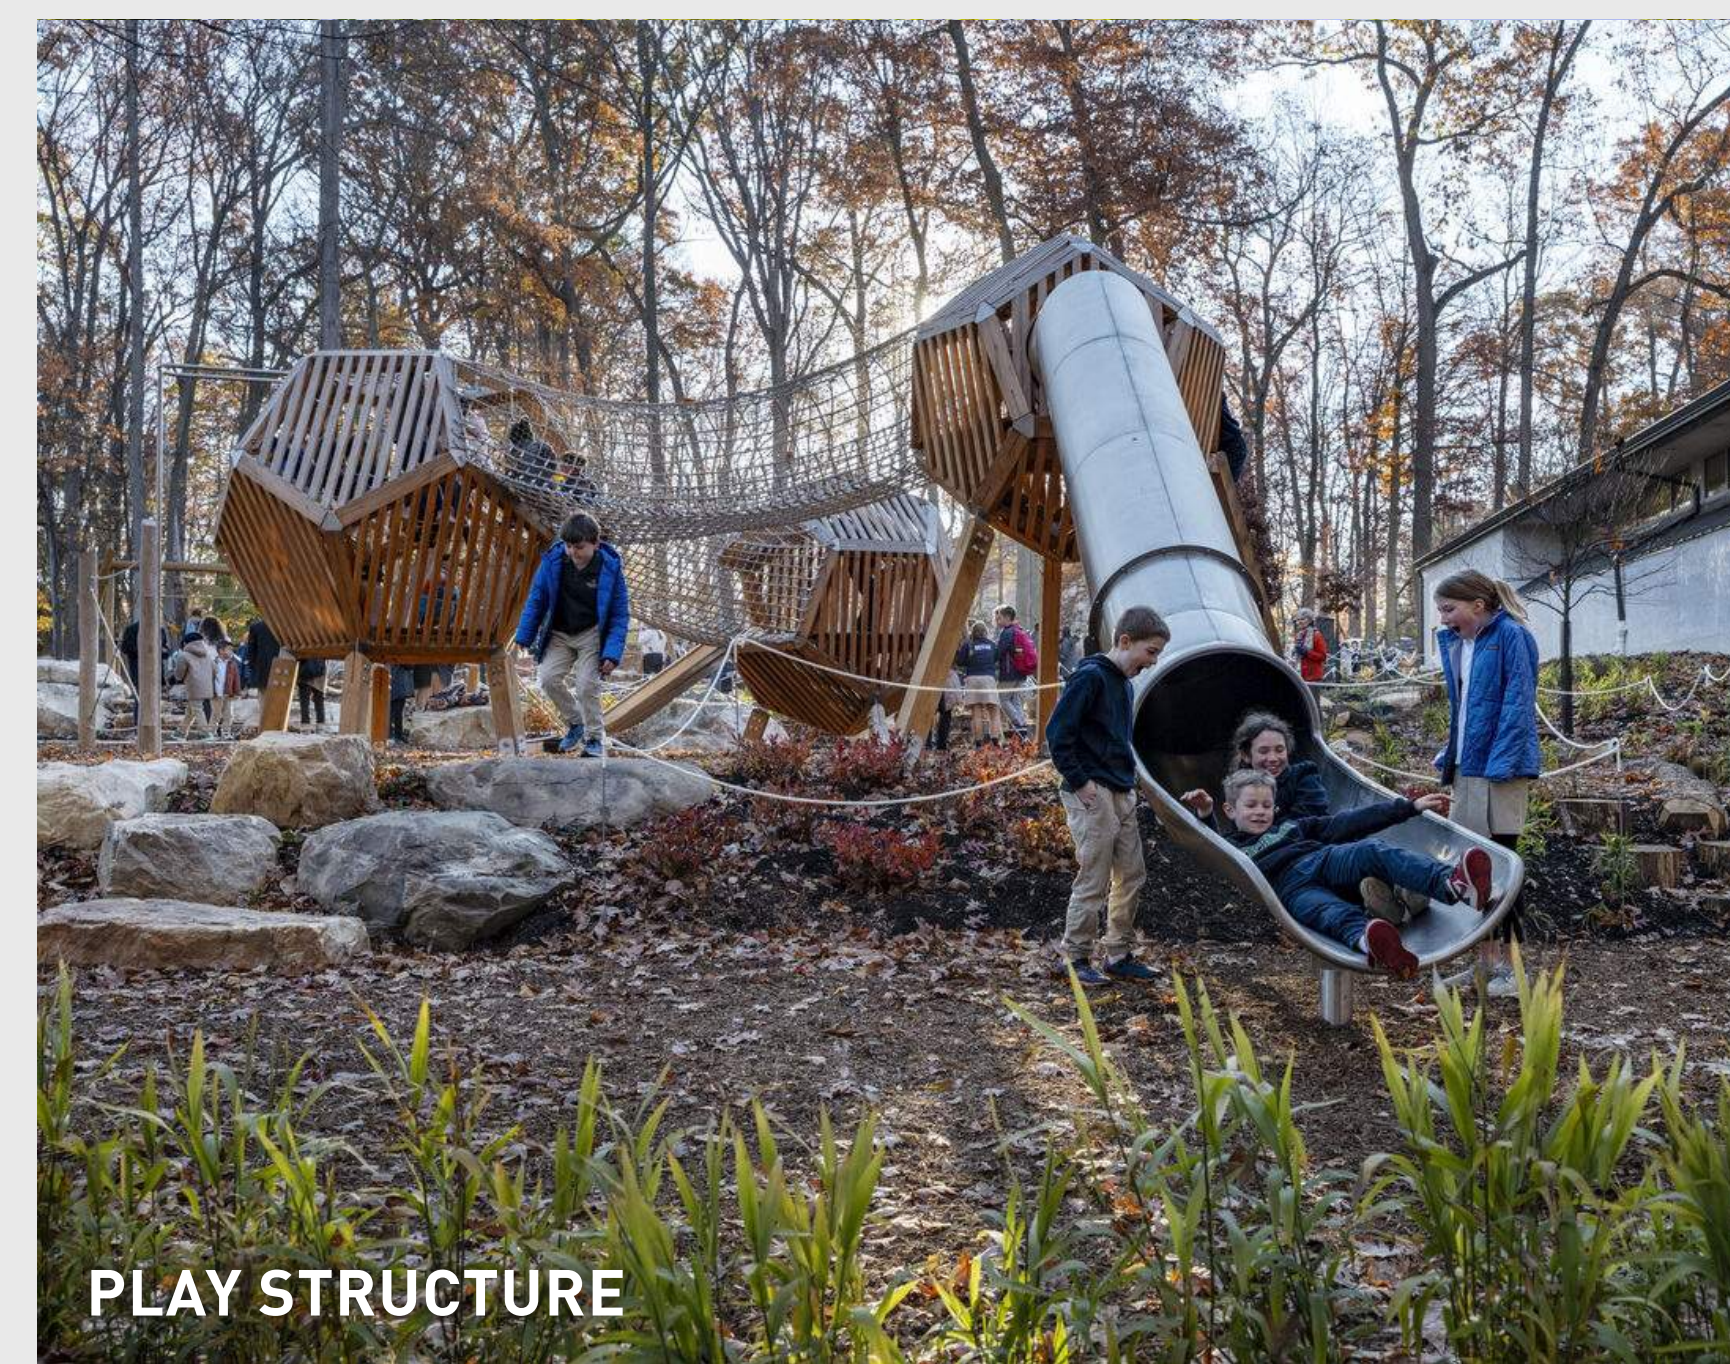

WOOD LOG CLIMBER

SITE DESIGN IDEA #2

Stack

Stacked boulders and earth: A hill emphasizes views toward Downtown Boston and provides seating that overlooks a splash pad and lawn.

SITE PLAN

CROSS SECTION

PICNIC AREA

BOULDER AMPHITHEATER

STONE BLOCK SCRAMBLE

SPLASH PAD

STONE SEATING

OPEN LAWN

SITE DESIGN IDEA #3

Stream

A meandering park: A flowing path widens, narrows, and loops to create spaces for gathering and play.

SHADE STRUCTURE

GATHER

STAGE

SPHERE CLIMBER

WATER PLAY

WATER PLAY

LOG JAM

PLAY STRUCTURE

TODDLER PLAYHOUSE

PLAY

GAME TABLE

IMAGINATIVE PLAY

NET CLIMBER

NATURE PATH

BISTRO SEATING

PATHS WITH SEATING AND PLANTING