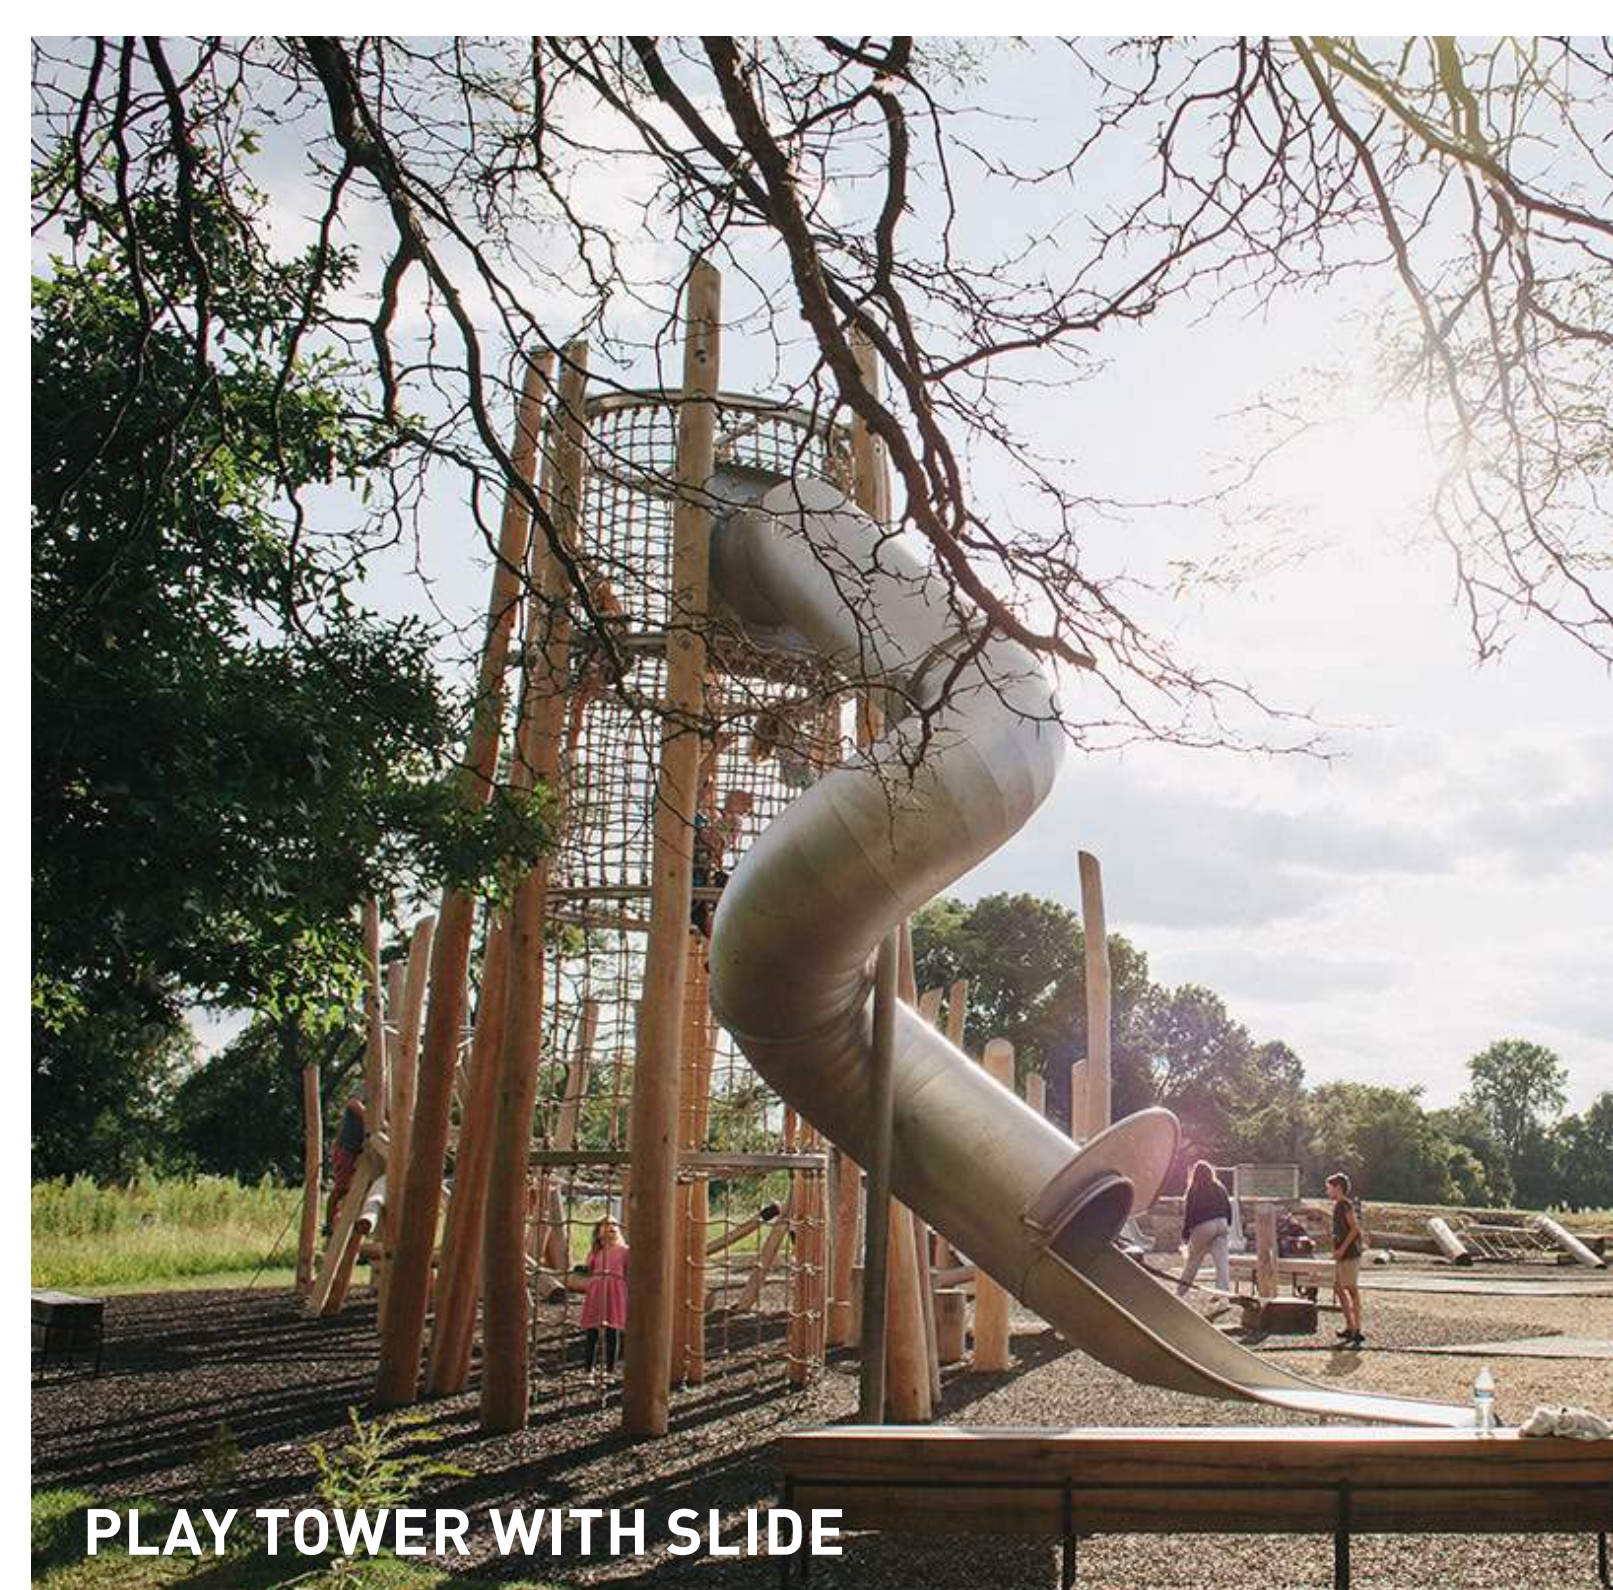

SITE DESIGN IDEA #1

Strata

Layers of play: Three terraces of gathering and play that step down along an accessible path.

SITE PLAN

CROSS SECTION

PLAY TOWER WITH SLIDE

SCRAMBLE

COVERED PICNIC AREA

WOOD LOG CLIMBER

SITE DESIGN IDEA #2

Stack

Stacked boulders and earth: A hill emphasizes views toward Downtown Boston and provides seating that overlooks a splash pad and lawn.

SITE PLAN

CROSS SECTION

PICNIC AREA

BOULDER AMPHITHEATER

STONE BLOCK SCRAMBLE

SPLASH PAD

STONE SEATING

OPEN LAWN

SITE DESIGN IDEA #3

Stream

A meandering park: A flowing path widens, narrows, and loops to create spaces for gathering and play.

SITE PLAN

CROSS SECTION

INSPIRATION

What Would You Like to See on St. James Street?

STAGE

COMMUNITY CONCERT W/ DANCING

SHADE STRUCTURE

CONCERT W/ TEMPORARY STAGE