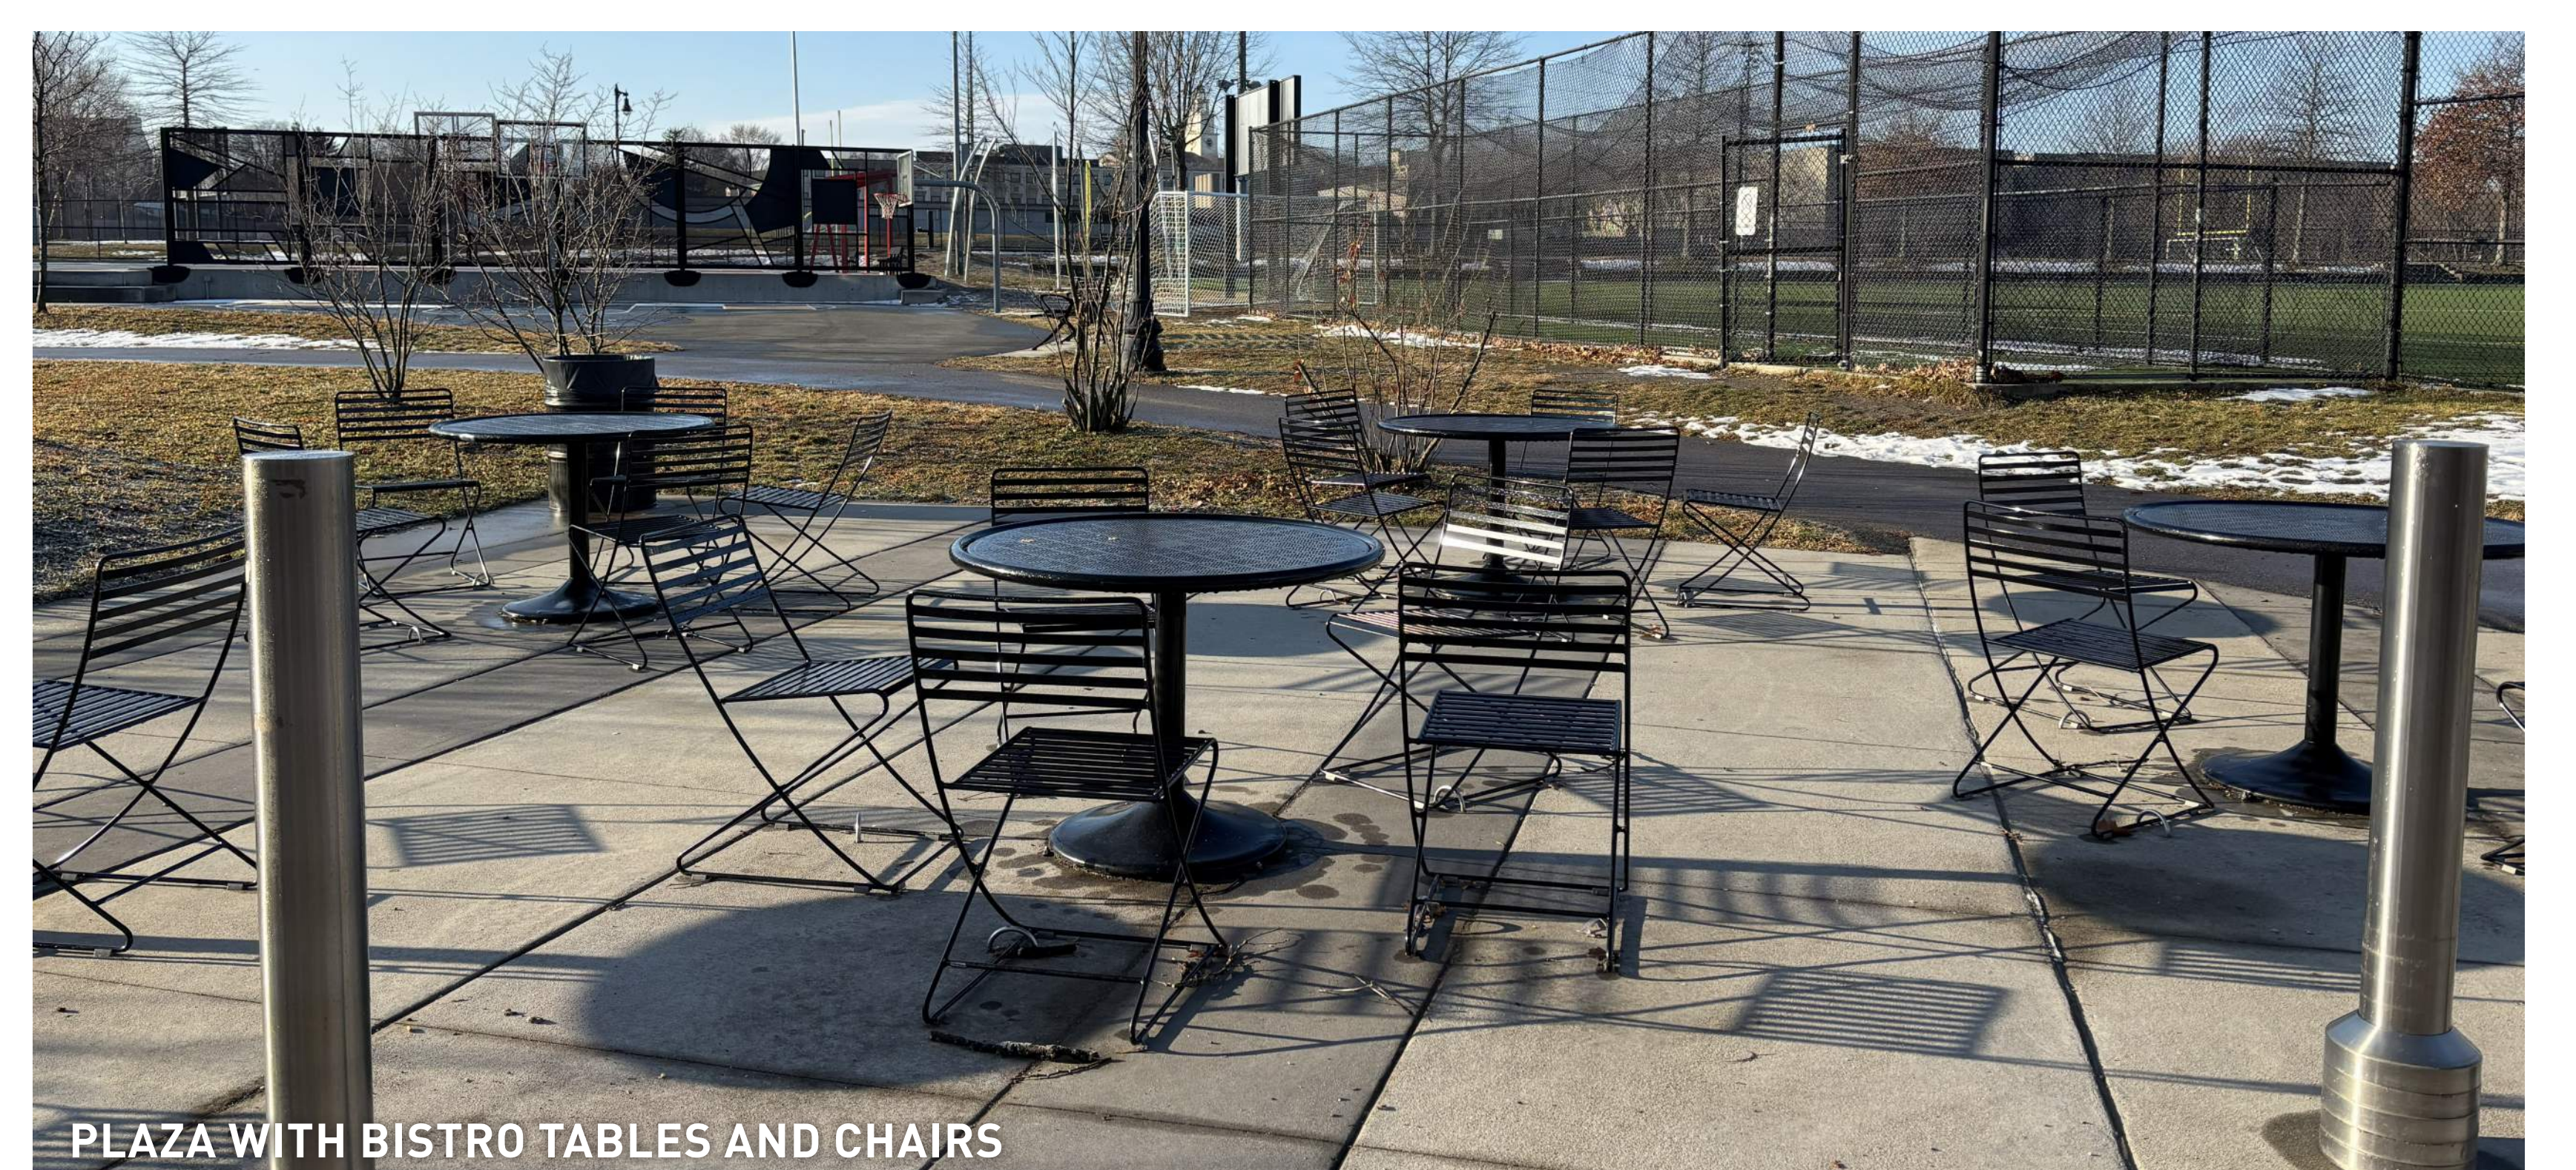

WOOD LOG CLIMBER

SITE DESIGN IDEA #2

Stack

Stacked boulders and earth: A hill emphasizes views toward Downtown Boston and provides seating that overlooks a splash pad and lawn.

SITE PLAN

CROSS SECTION

PICNIC AREA

BOULDER AMPHITHEATER

STONE BLOCK SCRAMBLE

SPLASH PAD

STONE SEATING

OPEN LAWN

SITE DESIGN IDEA #3

Stream

A meandering park: A flowing path widens, narrows, and loops to create spaces for gathering and play.

SITE PLAN

CROSS SECTION

INSPIRATION

What Would You Like to See on St. James Street?

STAGE

COMMUNITY CONCERT W/ DANCING

SHADE STRUCTURE

CONCERT W/ TEMPORARY STAGE

EXPERIENCE

SKYLINE VIEWS

ROCK LEDGE

STONE SEATING

WOOD AMPHITHEATER SEATING