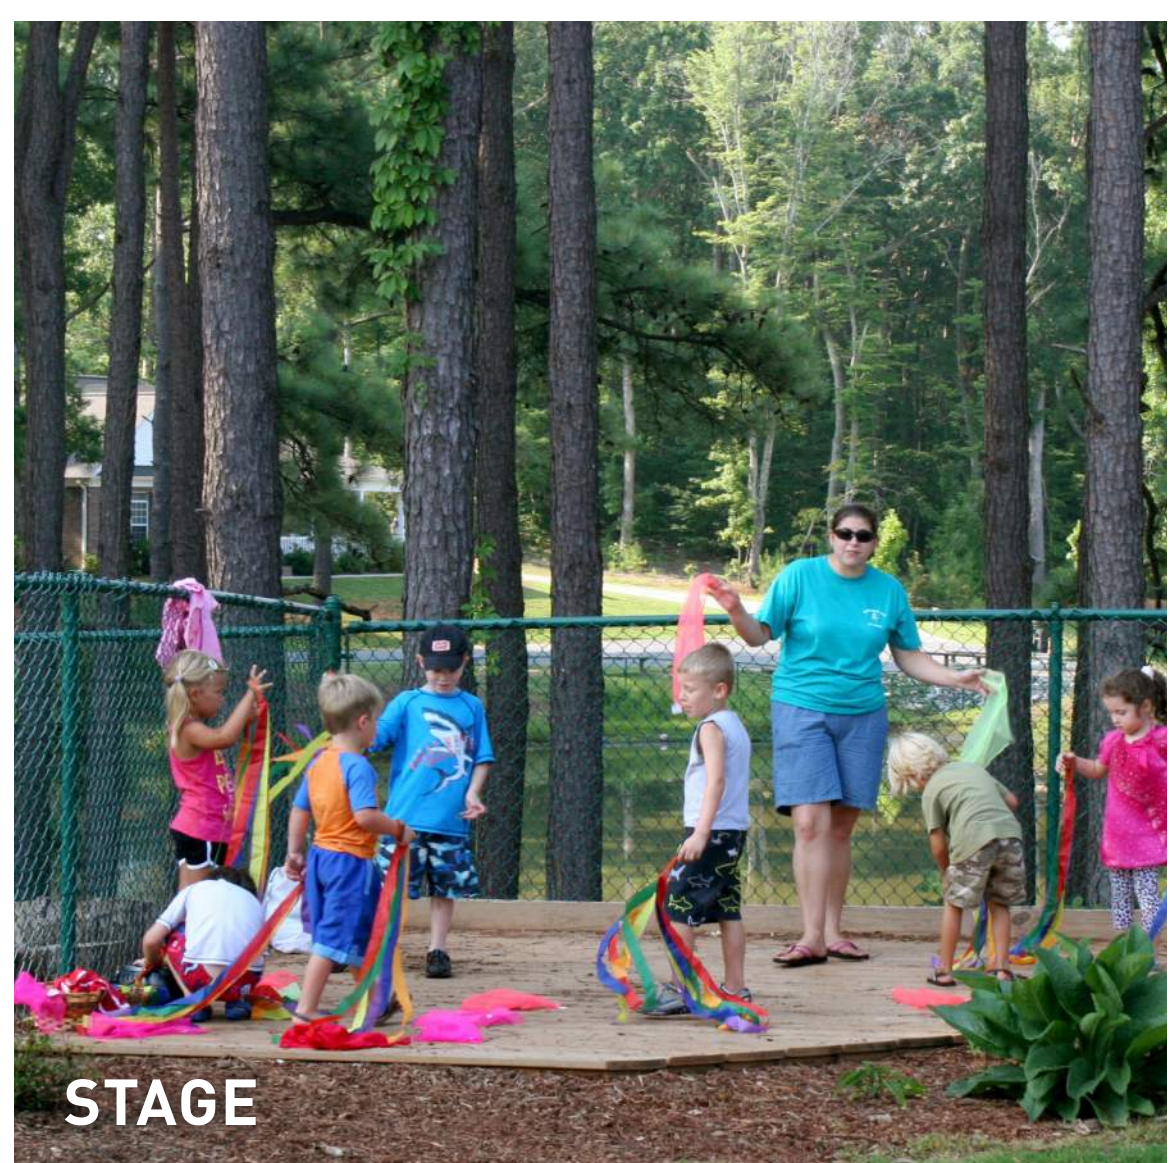

WOOD LOG CLIMBER

SITE DESIGN IDEA #2

Stack

Stacked boulders and earth: A hill emphasizes views toward Downtown Boston and provides seating that overlooks a splash pad and lawn.

SITE PLAN

CROSS SECTION

PICNIC AREA

SHADE STRUCTURE

GATHER

STAGE

SPHERE CLIMBER

WATER PLAY

WATER PLAY

LOG JAM

PLAY STRUCTURE