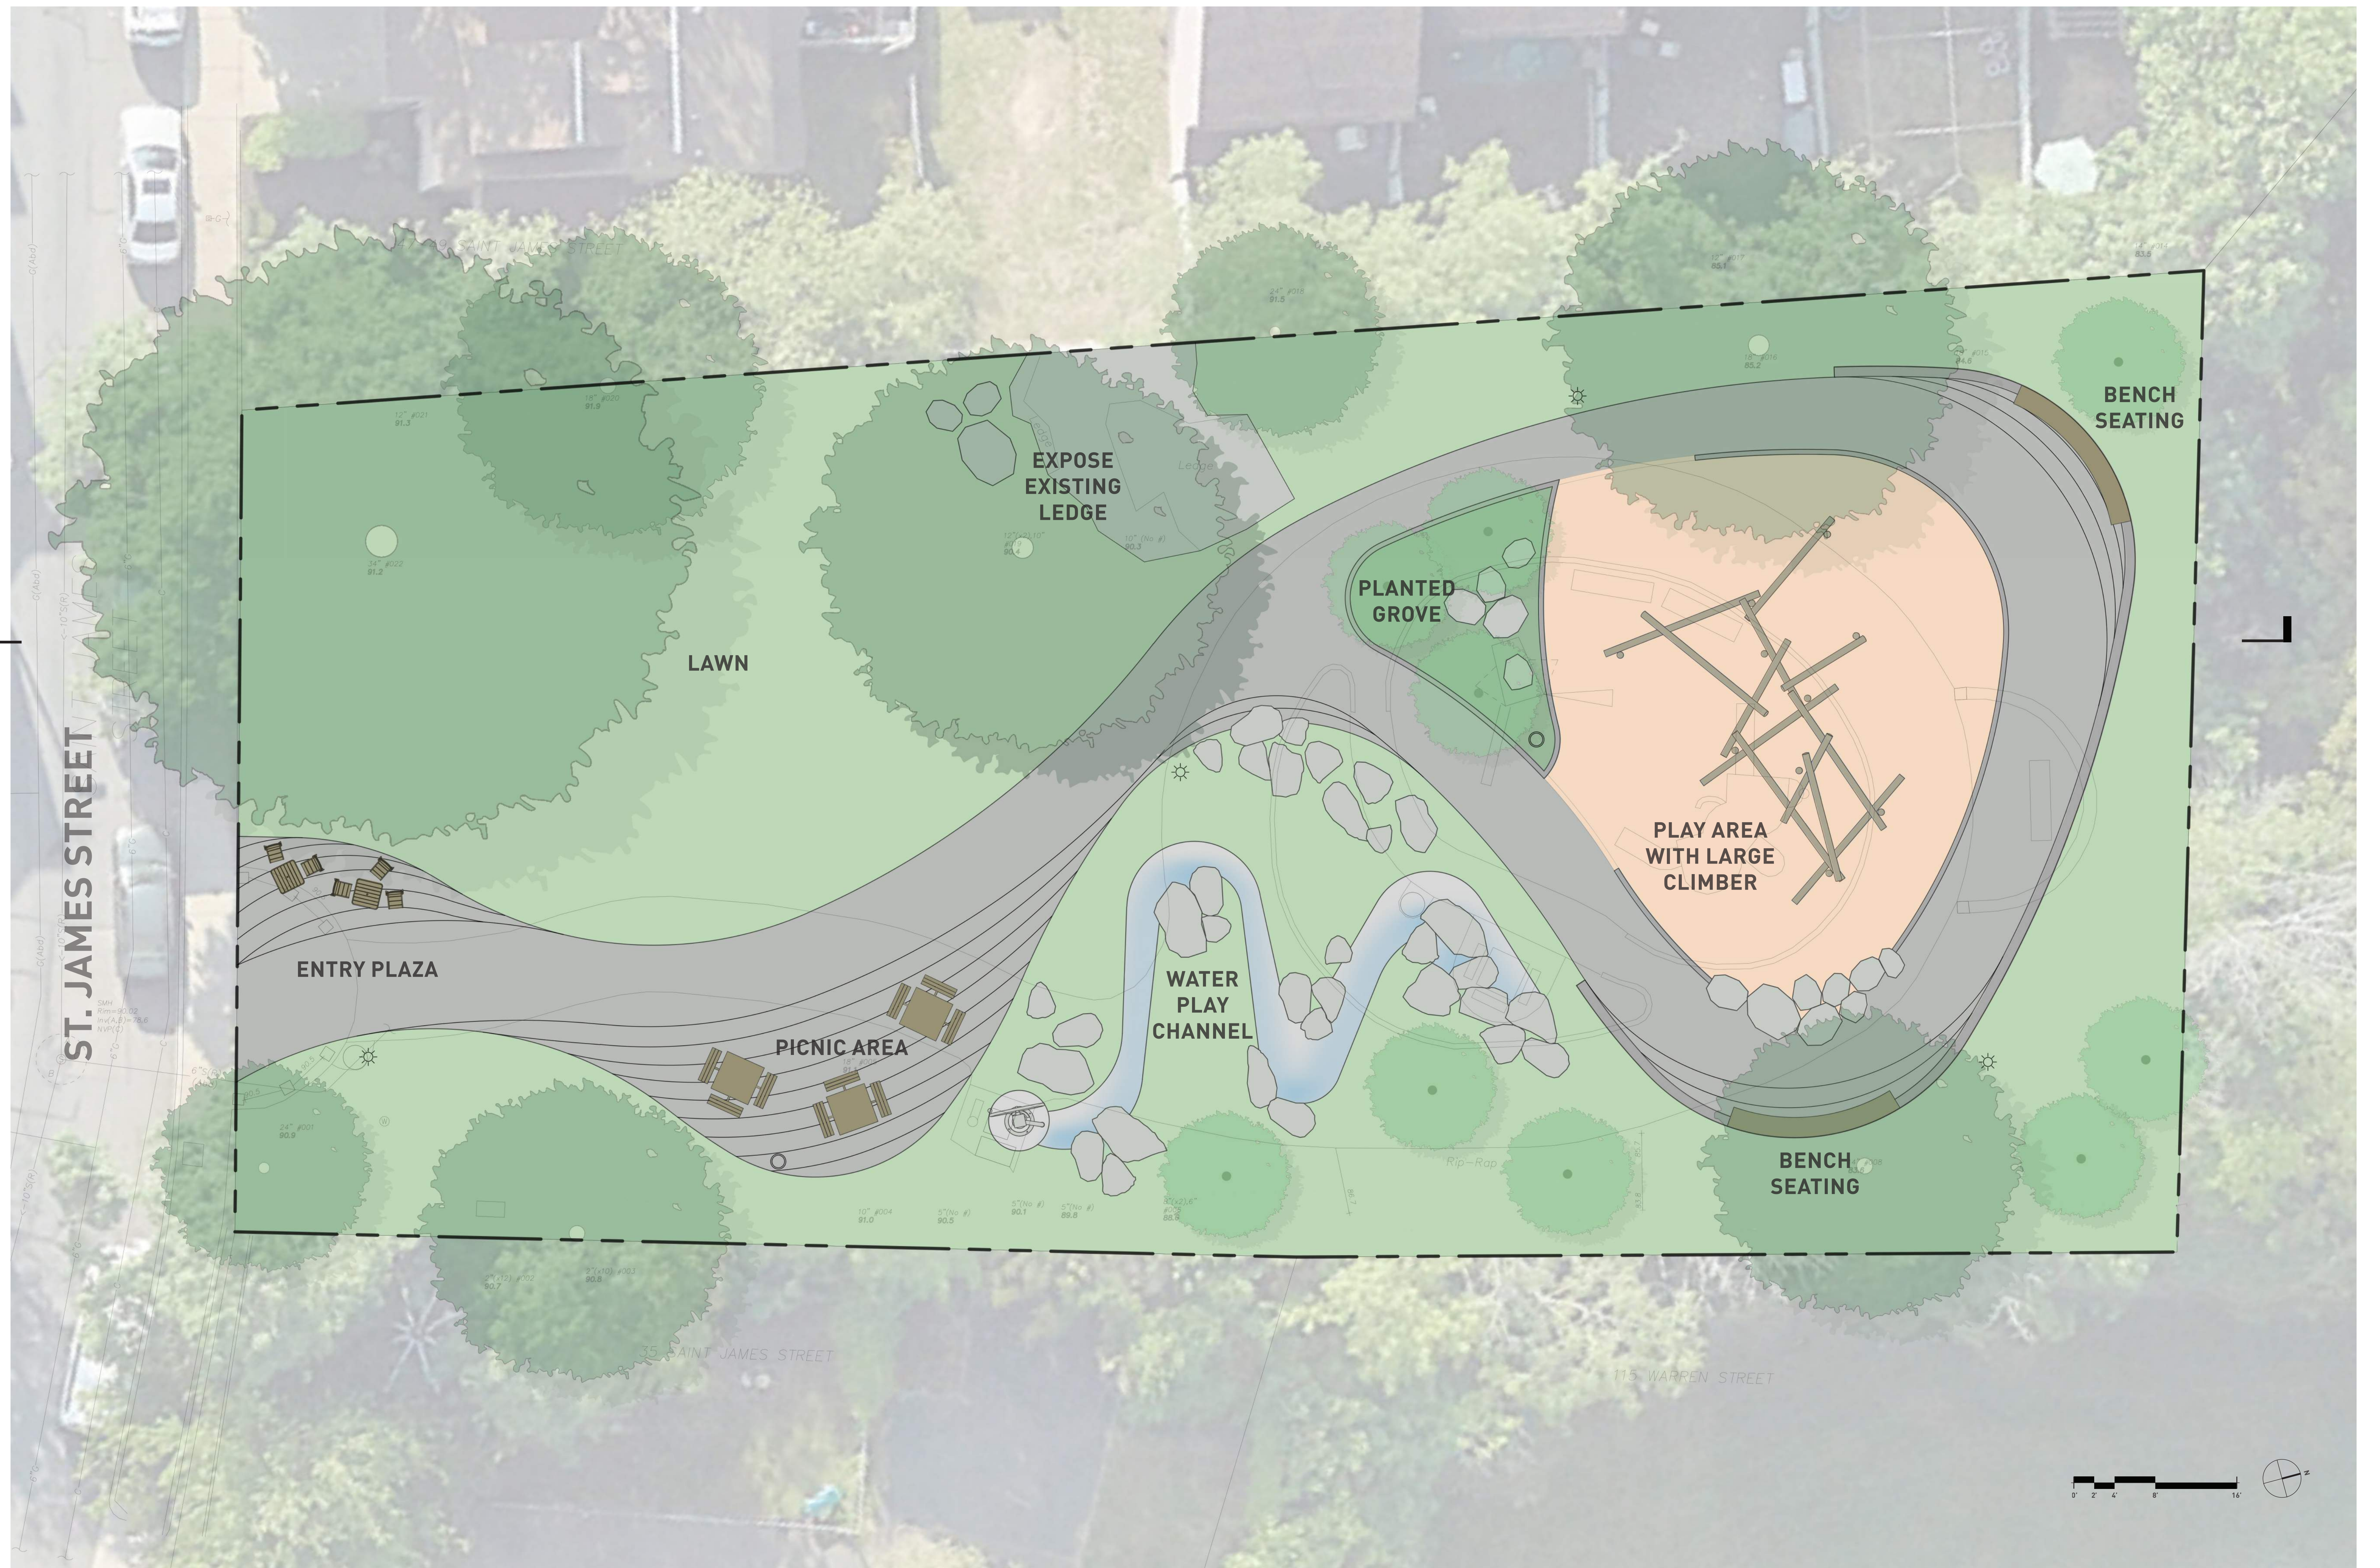

SITE DESIGN IDEA #1

Strata

Layers of play: Three terraces of gathering and play that step down along an accessible path.

SITE PLAN

CROSS SECTION

PLAY TOWER WITH SLIDE

SCRAMBLE

COVERED PICNIC AREA

WOOD LOG CLIMBER

SITE DESIGN IDEA #2

Stack

Stacked boulders and earth: A hill emphasizes views toward Downtown Boston and provides seating that overlooks a splash pad and lawn.

SITE PLAN

CROSS SECTION

PICNIC AREA

BOULDER AMPHITHEATER

STONE BLOCK SCRAMBLE

SPLASH PAD

STONE SEATING

OPEN LAWN

SITE DESIGN IDEA #3

Stream

A meandering park: A flowing path widens, narrows, and loops to create spaces for gathering and play.

SHADE STRUCTURE

GATHER

STAGE

SPHERE CLIMBER

WATER PLAY

WATER PLAY

LOG JAM

PLAY STRUCTURE