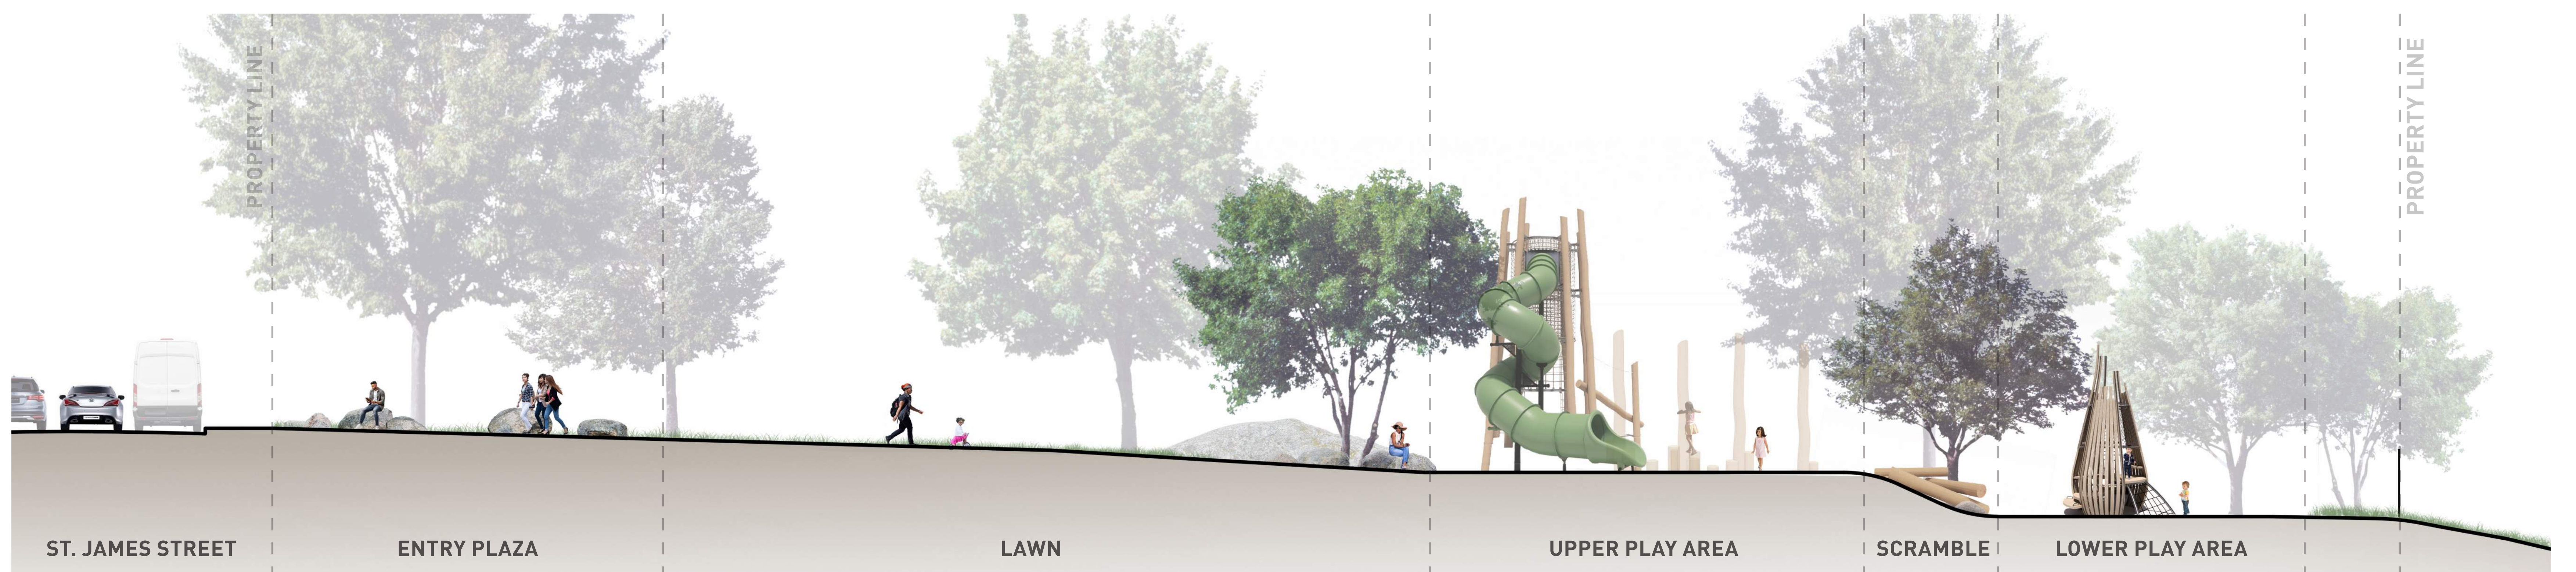

SITE DESIGN IDEA #1

Strata

Layers of play: Three terraces of gathering and play that step down along an accessible path.

SITE PLAN

CROSS SECTION

PLAY TOWER WITH SLIDE

SCRAMBLE

COVERED PICNIC AREA

WOOD LOG CLIMBER

SITE DESIGN IDEA #2

Stack

Stacked boulders and earth: A hill emphasizes views toward Downtown Boston and provides seating that overlooks a splash pad and lawn.

SITE PLAN

CROSS SECTION

PICNIC AREA

BOULDER AMPHITHEATER

STONE BLOCK SCRAMBLE

SPLASH PAD

STONE SEATING

OPEN LAWN

SITE DESIGN IDEA #3

Stream

A meandering park: A flowing path widens, narrows, and loops to create spaces for gathering and play.

SITE PLAN

CROSS SECTION

INSPIRATION

What Would You Like to See on St. James Street?

STAGE

COMMUNITY CONCERT W/ DANCING

SHADE STRUCTURE

CONCERT W/ TEMPORARY STAGE