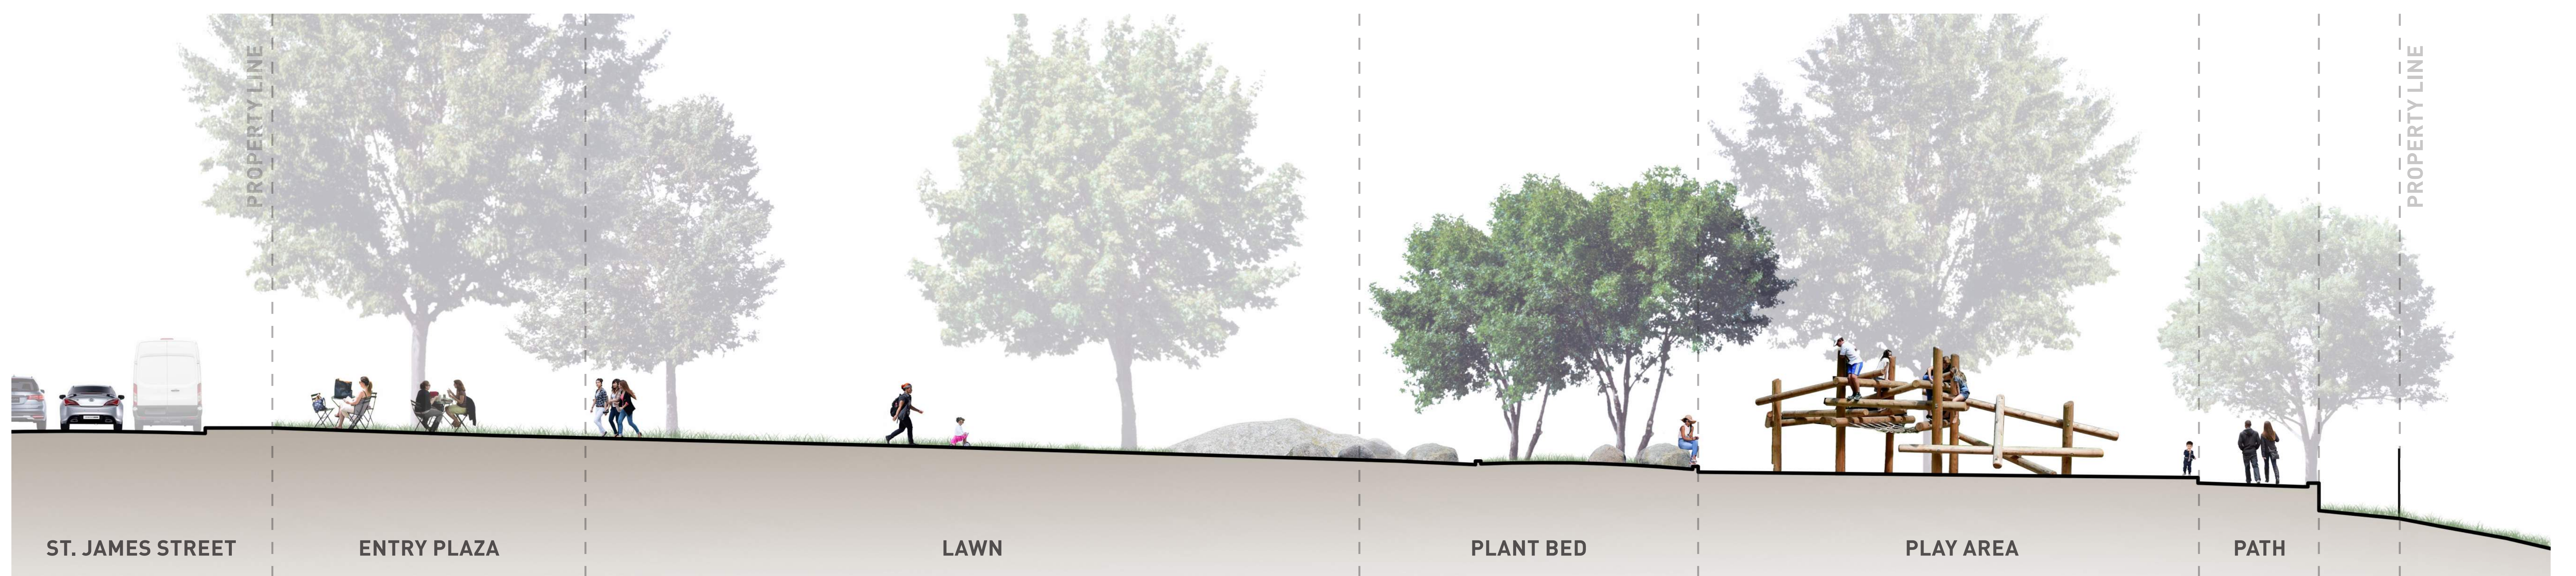

CROSS SECTION