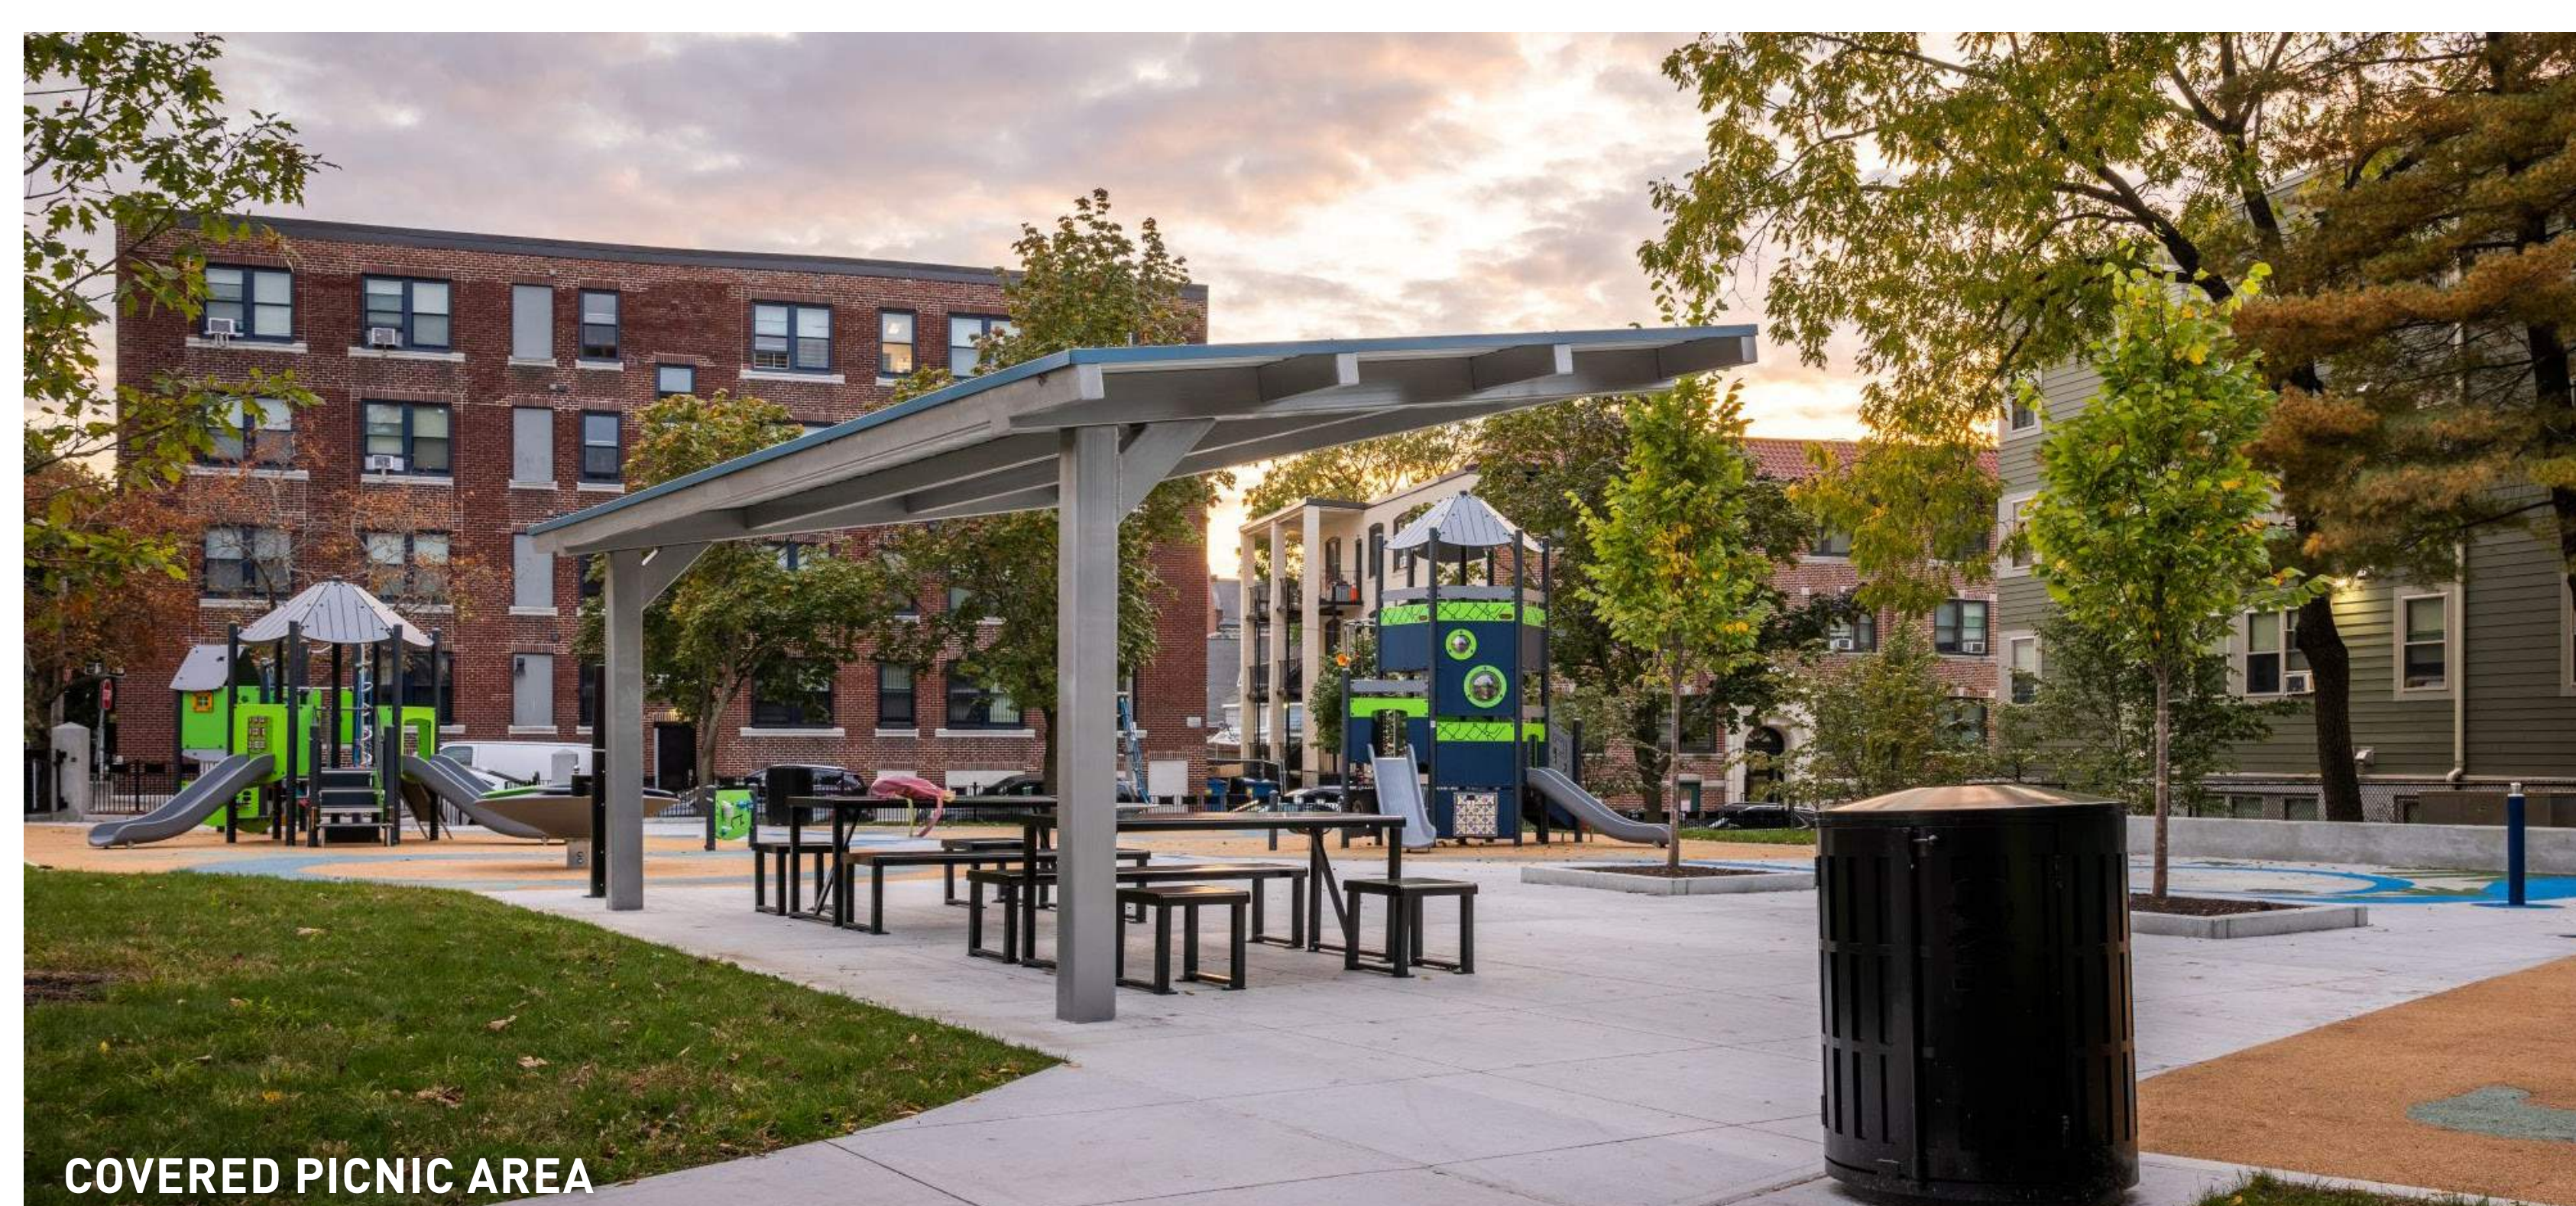

SITE DESIGN IDEA #1

Strata

Layers of play: Three terraces of gathering and play that step down along an accessible path.

SITE PLAN

CROSS SECTION

PLAY TOWER WITH SLIDE

SCRAMBLE

COVERED PICNIC AREA

WOOD LOG CLIMBER

SITE DESIGN IDEA #2

Stack

Stacked boulders and earth: A hill emphasizes views toward Downtown Boston and provides seating that overlooks a splash pad and lawn.

SITE PLAN

CROSS SECTION

PICNIC AREA

BOULDER AMPHITHEATER

STONE BLOCK SCRAMBLE

SPLASH PAD

STONE SEATING

OPEN LAWN

SITE DESIGN IDEA #3

Stream

A meandering park: A flowing path widens, narrows, and loops to create spaces for gathering and play.

SITE PLAN

CROSS SECTION

INSPIRATION

What Would You Like to See on St. James Street?

STAGE

COMMUNITY CONCERT W/ DANCING

SHADE STRUCTURE

CONCERT W/ TEMPORARY STAGE