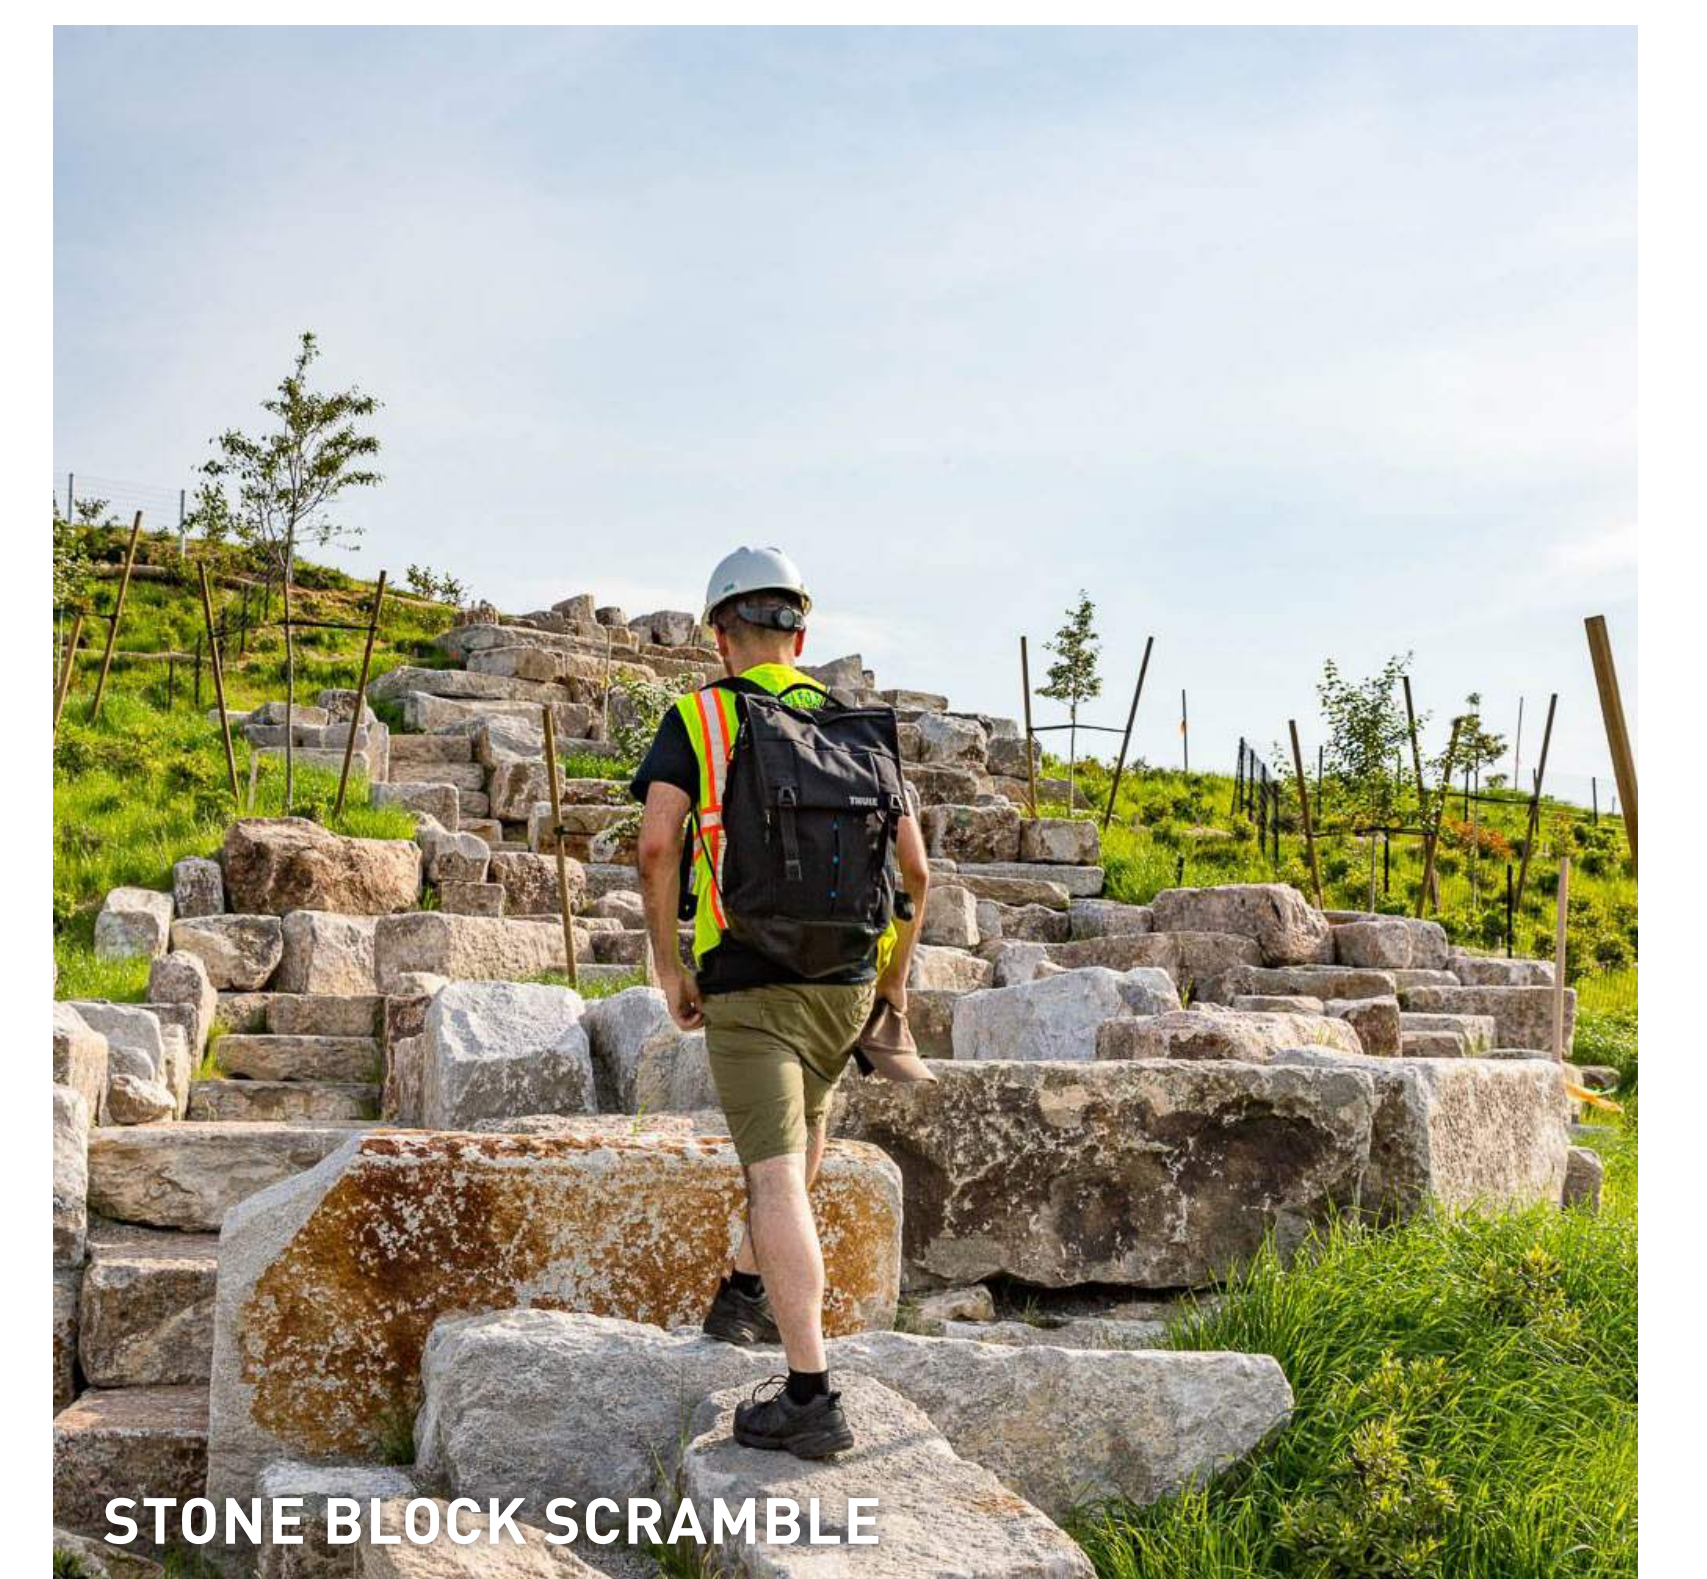

WOOD LOG CLIMBER

SITE DESIGN IDEA #2

Stack

Stacked boulders and earth: A hill emphasizes views toward Downtown Boston and provides seating that overlooks a splash pad and lawn.

SITE PLAN

CROSS SECTION

PICNIC AREA

BOULDER AMPHITHEATER

STONE BLOCK SCRAMBLE

SPLASH PAD

STONE SEATING

OPEN LAWN

SITE DESIGN IDEA #3

Stream

A meandering park: A flowing path widens, narrows, and loops to create spaces for gathering and play.

EXPERIENCE

SKYLINE VIEWS

ROCK LEDGE

STONE SEATING

WOOD AMPHITHEATER SEATING