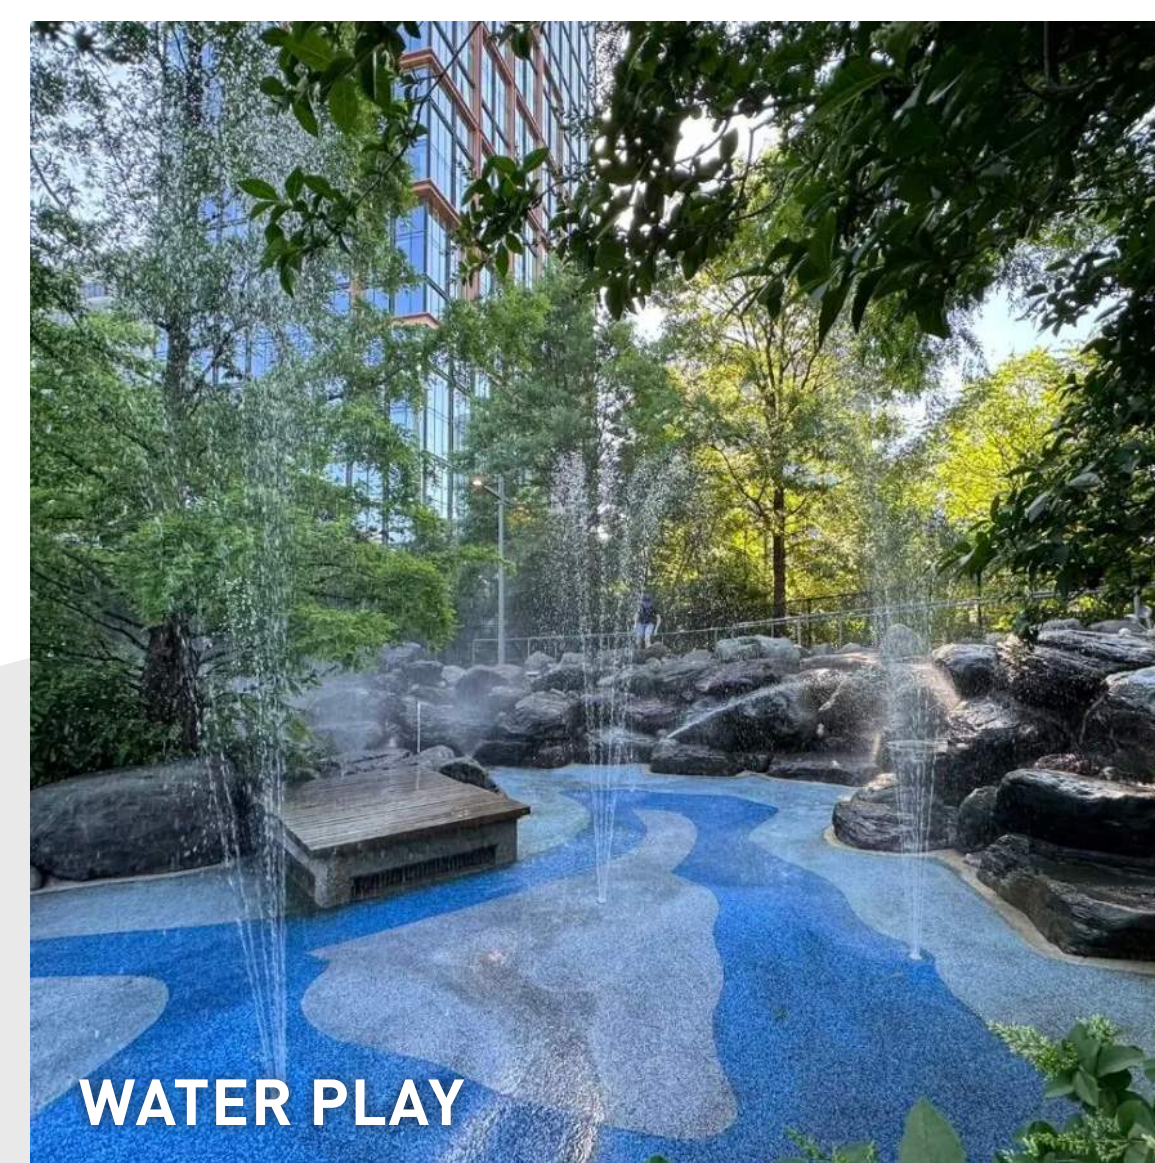

WOOD LOG CLIMBER

SITE DESIGN IDEA #2

Stack

Stacked boulders and earth: A hill emphasizes views toward Downtown Boston and provides seating that overlooks a splash pad and lawn.

SITE PLAN

CROSS SECTION

PICNIC AREA

BOULDER AMPHITHEATER

STONE BLOCK SCRAMBLE

SPLASH PAD

STONE SEATING

OPEN LAWN

SITE DESIGN IDEA #3

Stream

A meandering park: A flowing path widens, narrows, and loops to create spaces for gathering and play.

SHADE STRUCTURE

GATHER

STAGE

SPHERE CLIMBER

WATER PLAY

WATER PLAY

LOG JAM

PLAY STRUCTURE