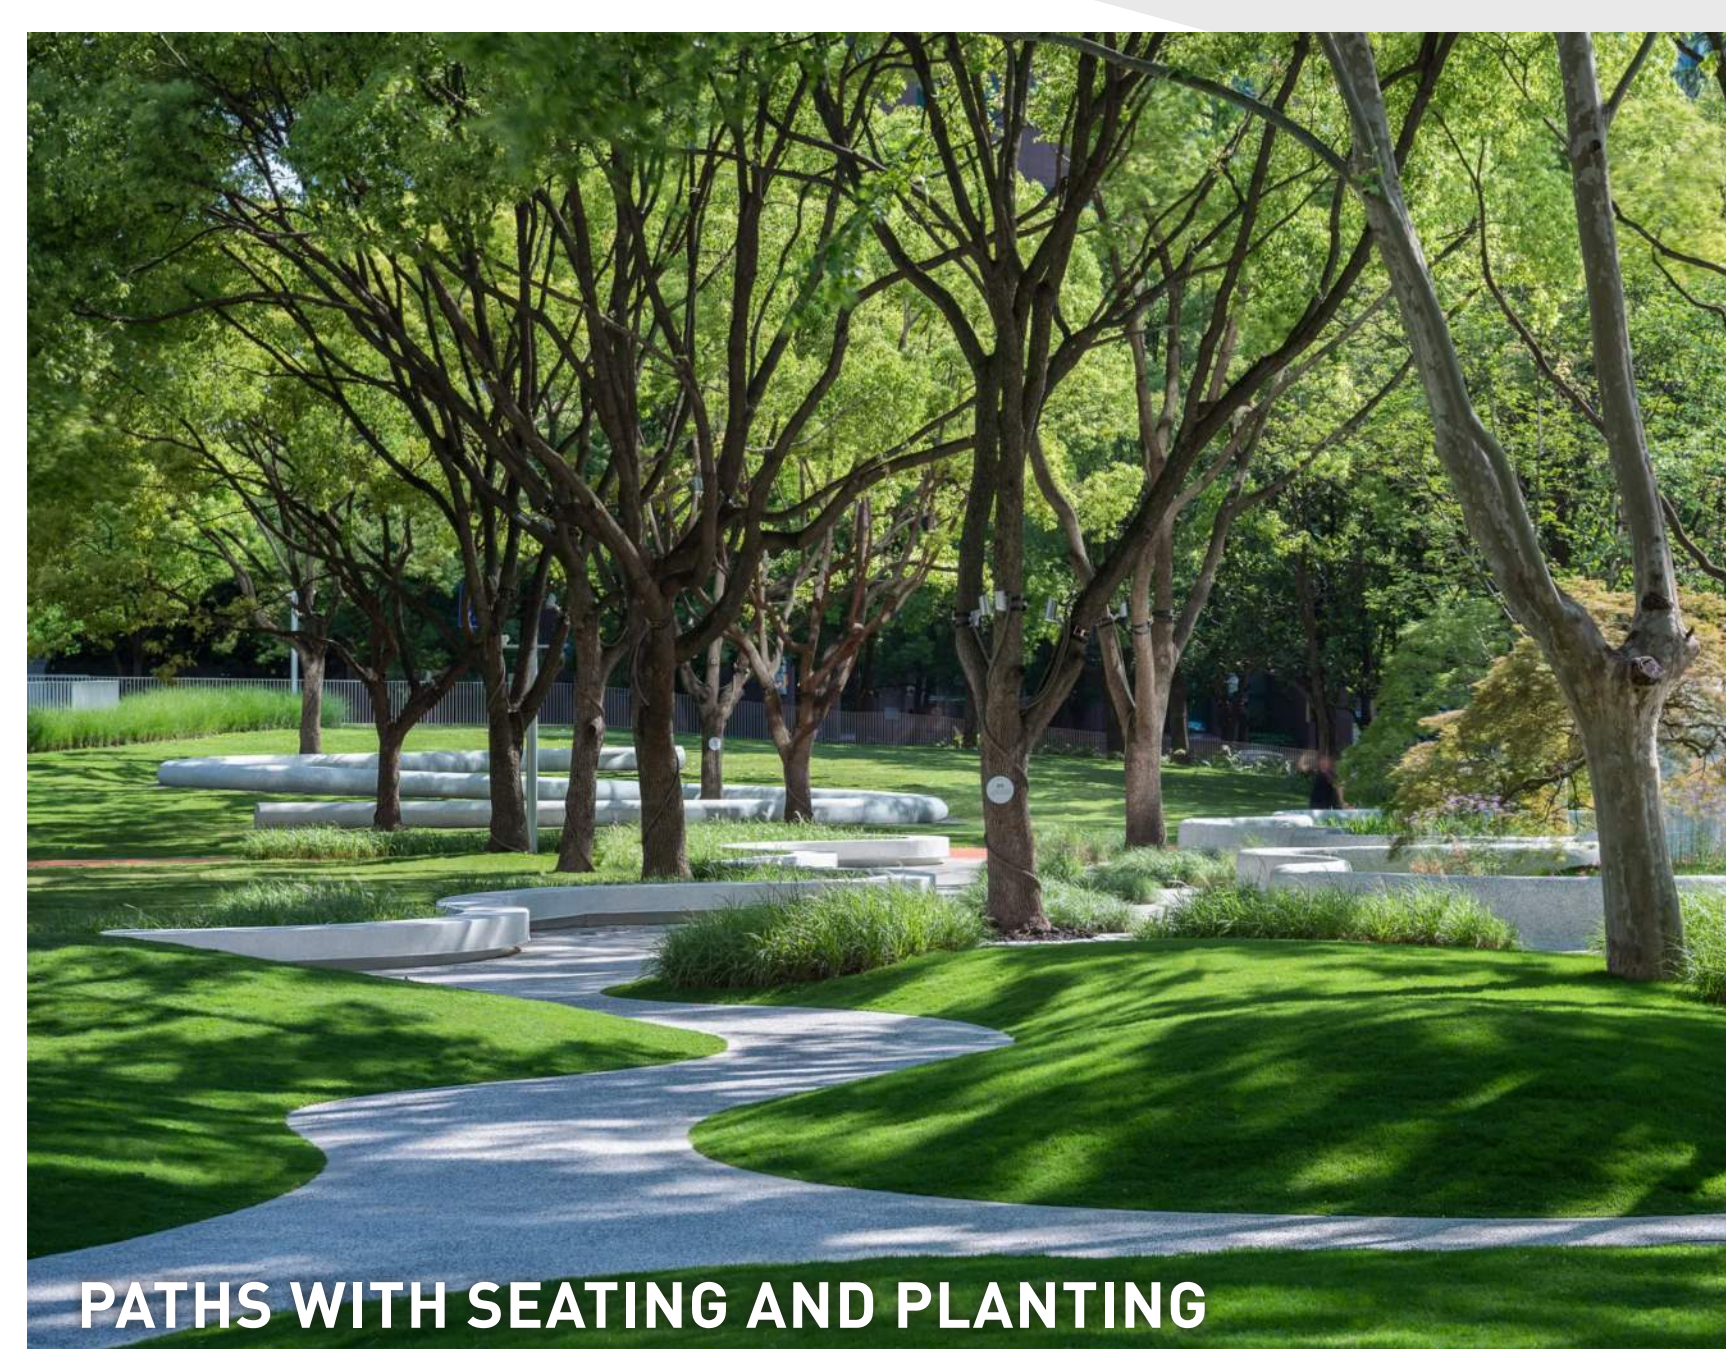

WOOD LOG CLIMBER

SITE DESIGN IDEA #2

Stack

Stacked boulders and earth: A hill emphasizes views toward Downtown Boston and provides seating that overlooks a splash pad and lawn.

SITE PLAN

CROSS SECTION

PICNIC AREA

SHADE STRUCTURE

GATHER

STAGE

SPHERE CLIMBER

WATER PLAY

WATER PLAY

LOG JAM

PLAY STRUCTURE

TODDLER PLAYHOUSE

PLAY

GAME TABLE

IMAGINATIVE PLAY

NET CLIMBER

NATURE PATH

BISTRO SEATING

PATHS WITH SEATING AND PLANTING

EXPERIENCE

SKYLINE VIEWS

ROCK LEDGE

STONE SEATING

WOOD AMPHITHEATER SEATING