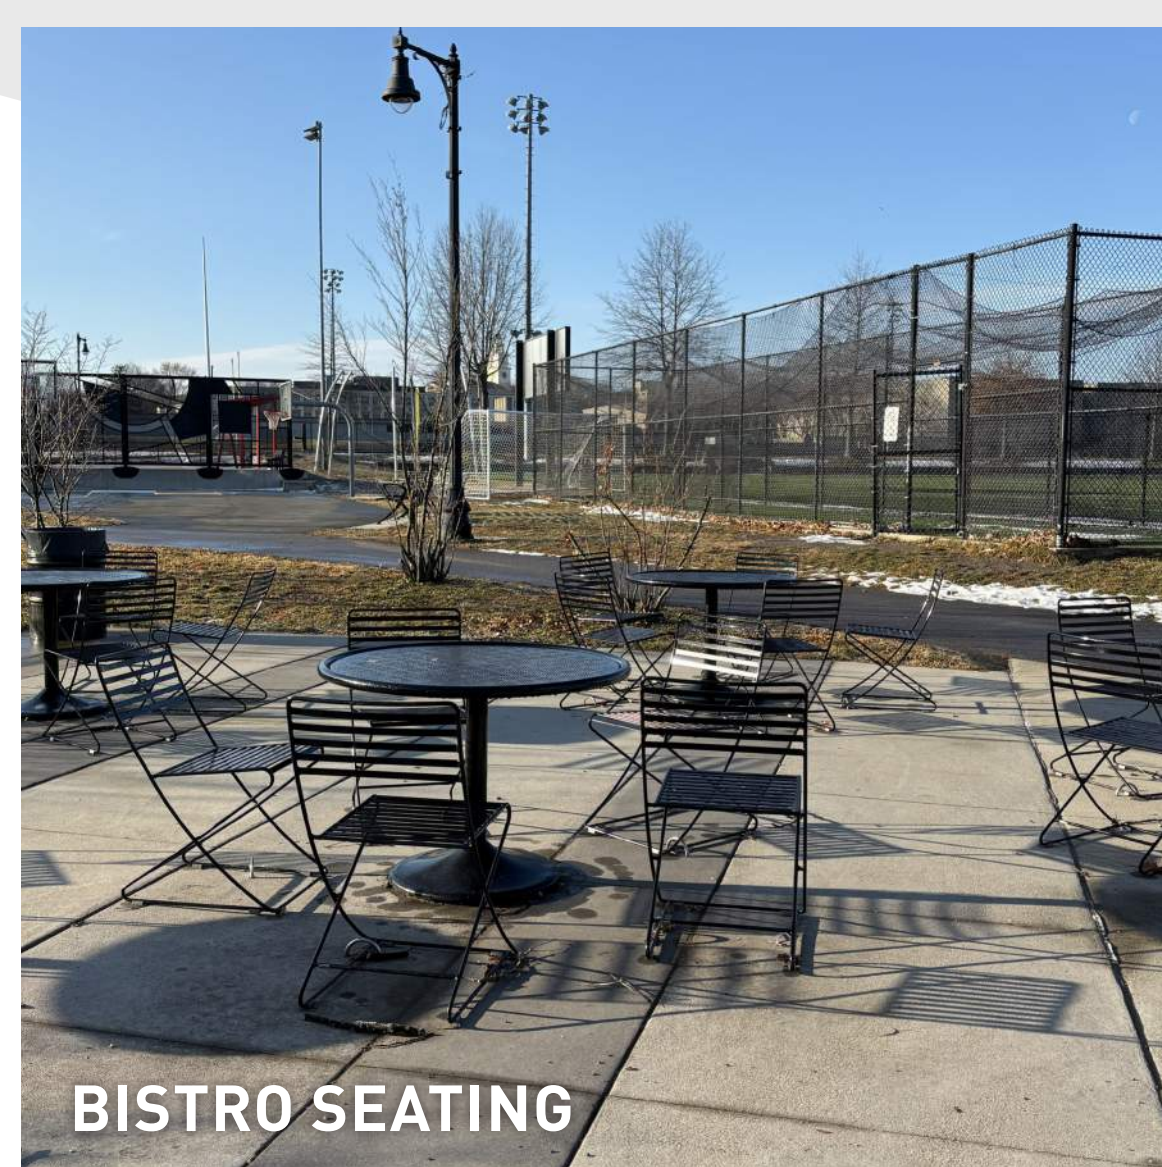

WOOD LOG CLIMBER

SITE DESIGN IDEA #2

Stack

Stacked boulders and earth: A hill emphasizes views toward Downtown Boston and provides seating that overlooks a splash pad and lawn.

SITE PLAN

CROSS SECTION

PICNIC AREA

SHADE STRUCTURE

GATHER

STAGE

SPHERE CLIMBER

WATER PLAY

WATER PLAY

LOG JAM

PLAY STRUCTURE

TODDLER PLAYHOUSE

PLAY

GAME TABLE

IMAGINATIVE PLAY

NET CLIMBER

NATURE PATH

BISTRO SEATING

PATHS WITH SEATING AND PLANTING

EXPERIENCE

SKYLINE VIEWS

ROCK LEDGE

STONE SEATING

WOOD AMPHITHEATER SEATING