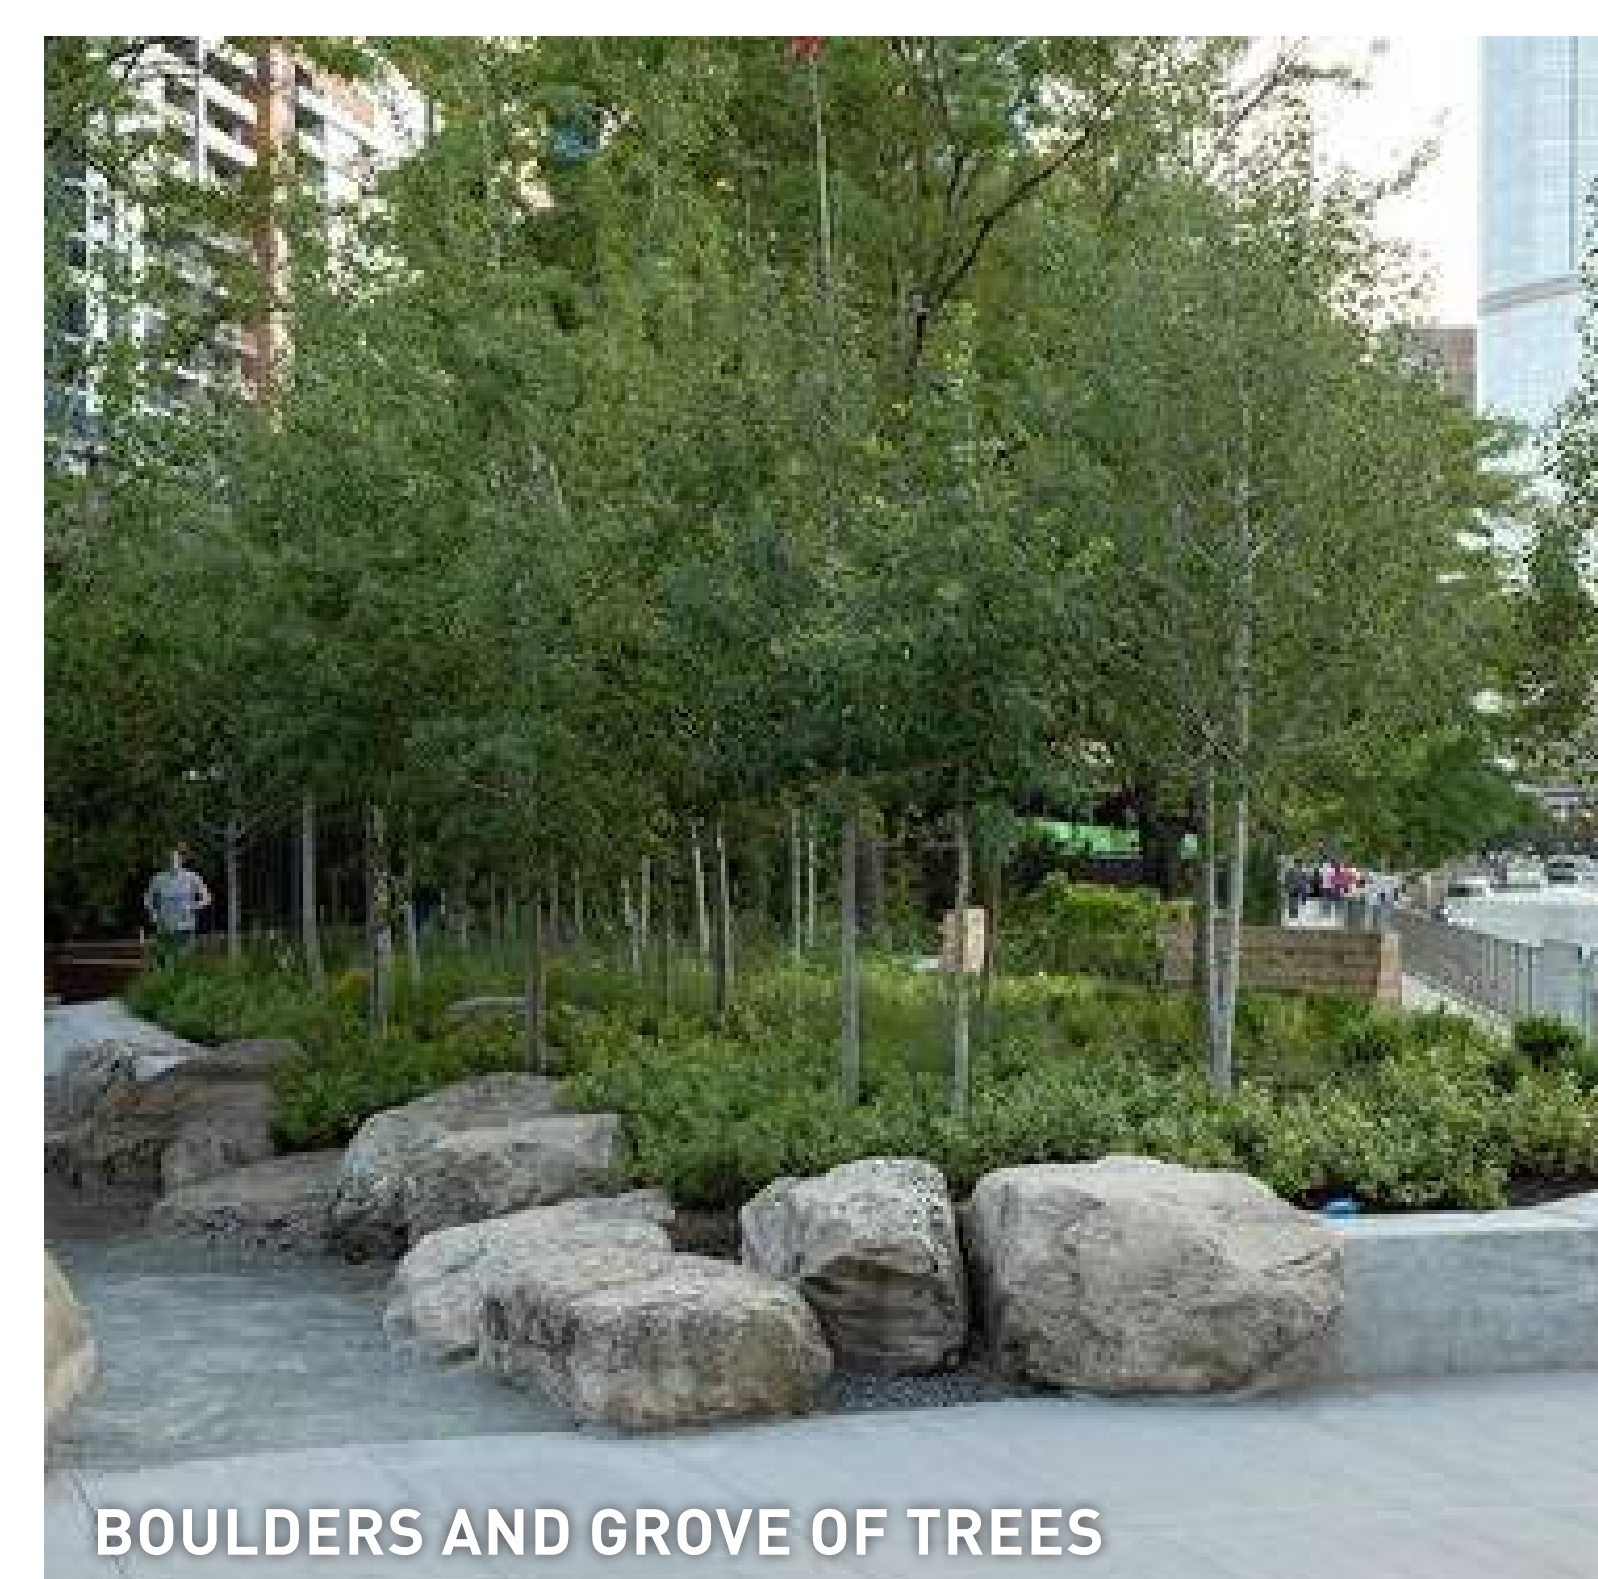

WOOD LOG CLIMBER

SITE DESIGN IDEA #2

Stack

Stacked boulders and earth: A hill emphasizes views toward Downtown Boston and provides seating that overlooks a splash pad and lawn.

SITE PLAN

CROSS SECTION

PICNIC AREA

BOULDER AMPHITHEATER

STONE BLOCK SCRAMBLE

SPLASH PAD

STONE SEATING

OPEN LAWN

SITE DESIGN IDEA #3

Stream

A meandering park: A flowing path widens, narrows, and loops to create spaces for gathering and play.

SITE PLAN

CROSS SECTION

INSPIRATION

What Would You Like to See on St. James Street?

STAGE

COMMUNITY CONCERT W/ DANCING

SHADE STRUCTURE

CONCERT W/ TEMPORARY STAGE

SHADE STRUCTURE

GATHER

STAGE

SPHERE CLIMBER

WATER PLAY

WATER PLAY

LOG JAM

PLAY STRUCTURE