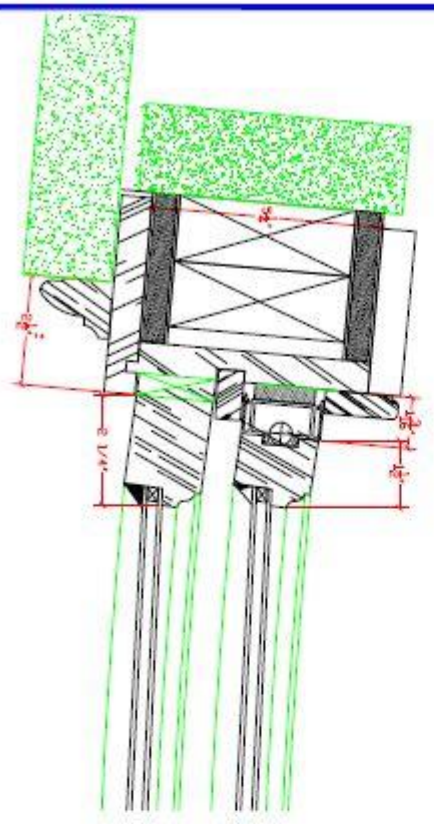

MADELYN ALBRIGHT, 27 GREENWICH PARK, BOSTON, MA 02118

MADELYN ALBRIGHT, 27 GREENWICH PARK, BOSTON, MA 02118

MADELYN ALBRIGHT, 27 GREENWICH PARK, BOSTON, MA 02118

JB PROPER BOSTONIAN BOWED SH WINDOW UNIT

S/D

7/8"

T.D.L. BAR  
FULL SCALE

HEAD SECTION

SILL SECTION

DEALER: JB SASH & DOOR CO., INC.  
NUMBER: DATE: 07/11/16  
DRAWN: R.L.B. CHECK:

JBPB SH BOWED-2/2V

SHEET 1  
OF 1