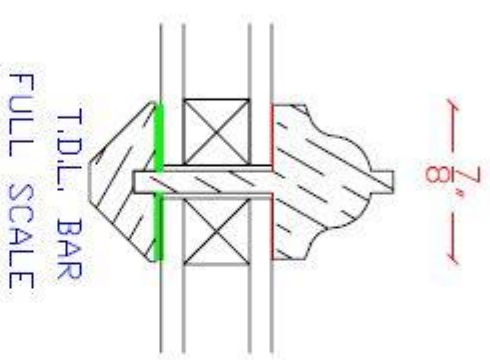

7/8"

T.D.L. BAR  
FULL SCALE

HEAD SECTION

SILL SECTION

DEALER: JB SASH & DOOR CO., INC.  
NUMBER: DATE: 07/11/16  
DRAWN: R.L.B. CHECK:

JBPB SH BOWED-2/2V

SHEET 1  
OF 1