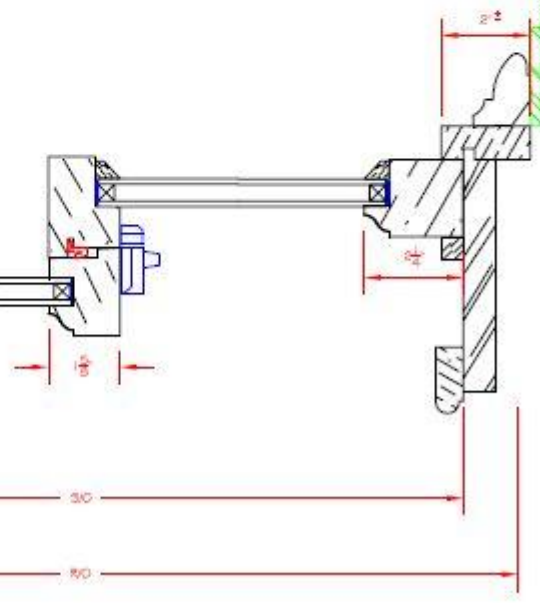

7/8"

T.D.L. BAR  
FULL SCALE

HEAD SECTION

SILL SECTION

DEALER: JB SASH & DOOR CO., INC.  
NUMBER: DATE: 07/11/16  
DRAWN: R.L.B. CHECK:

JBPB SH BOWED-2/2V

SHEET 1  
OF 1