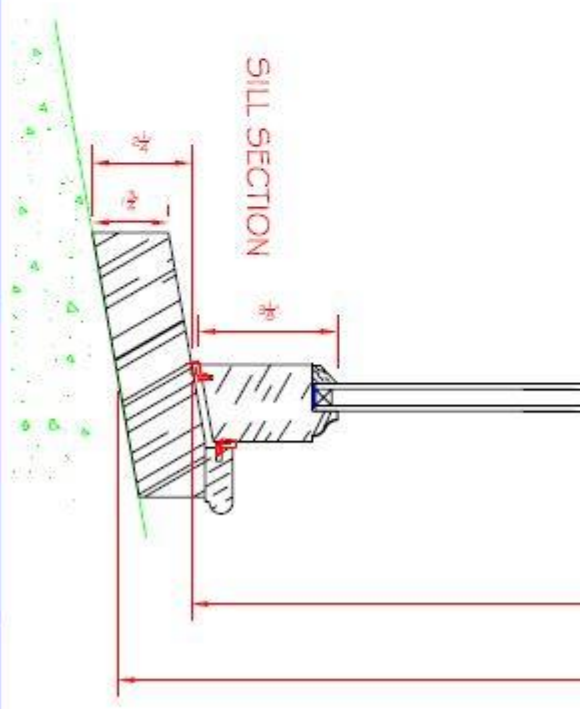

7/8"

T.D.L. BAR  
FULL SCALE

HEAD SECTION

SILL SECTION

DEALER: JB SASH & DOOR CO., INC.  
NUMBER: DATE: 07/11/16  
DRAWN: R.L.B. CHECK:

JBPB SH BOWED-2/2V

SHEET 1  
OF 1