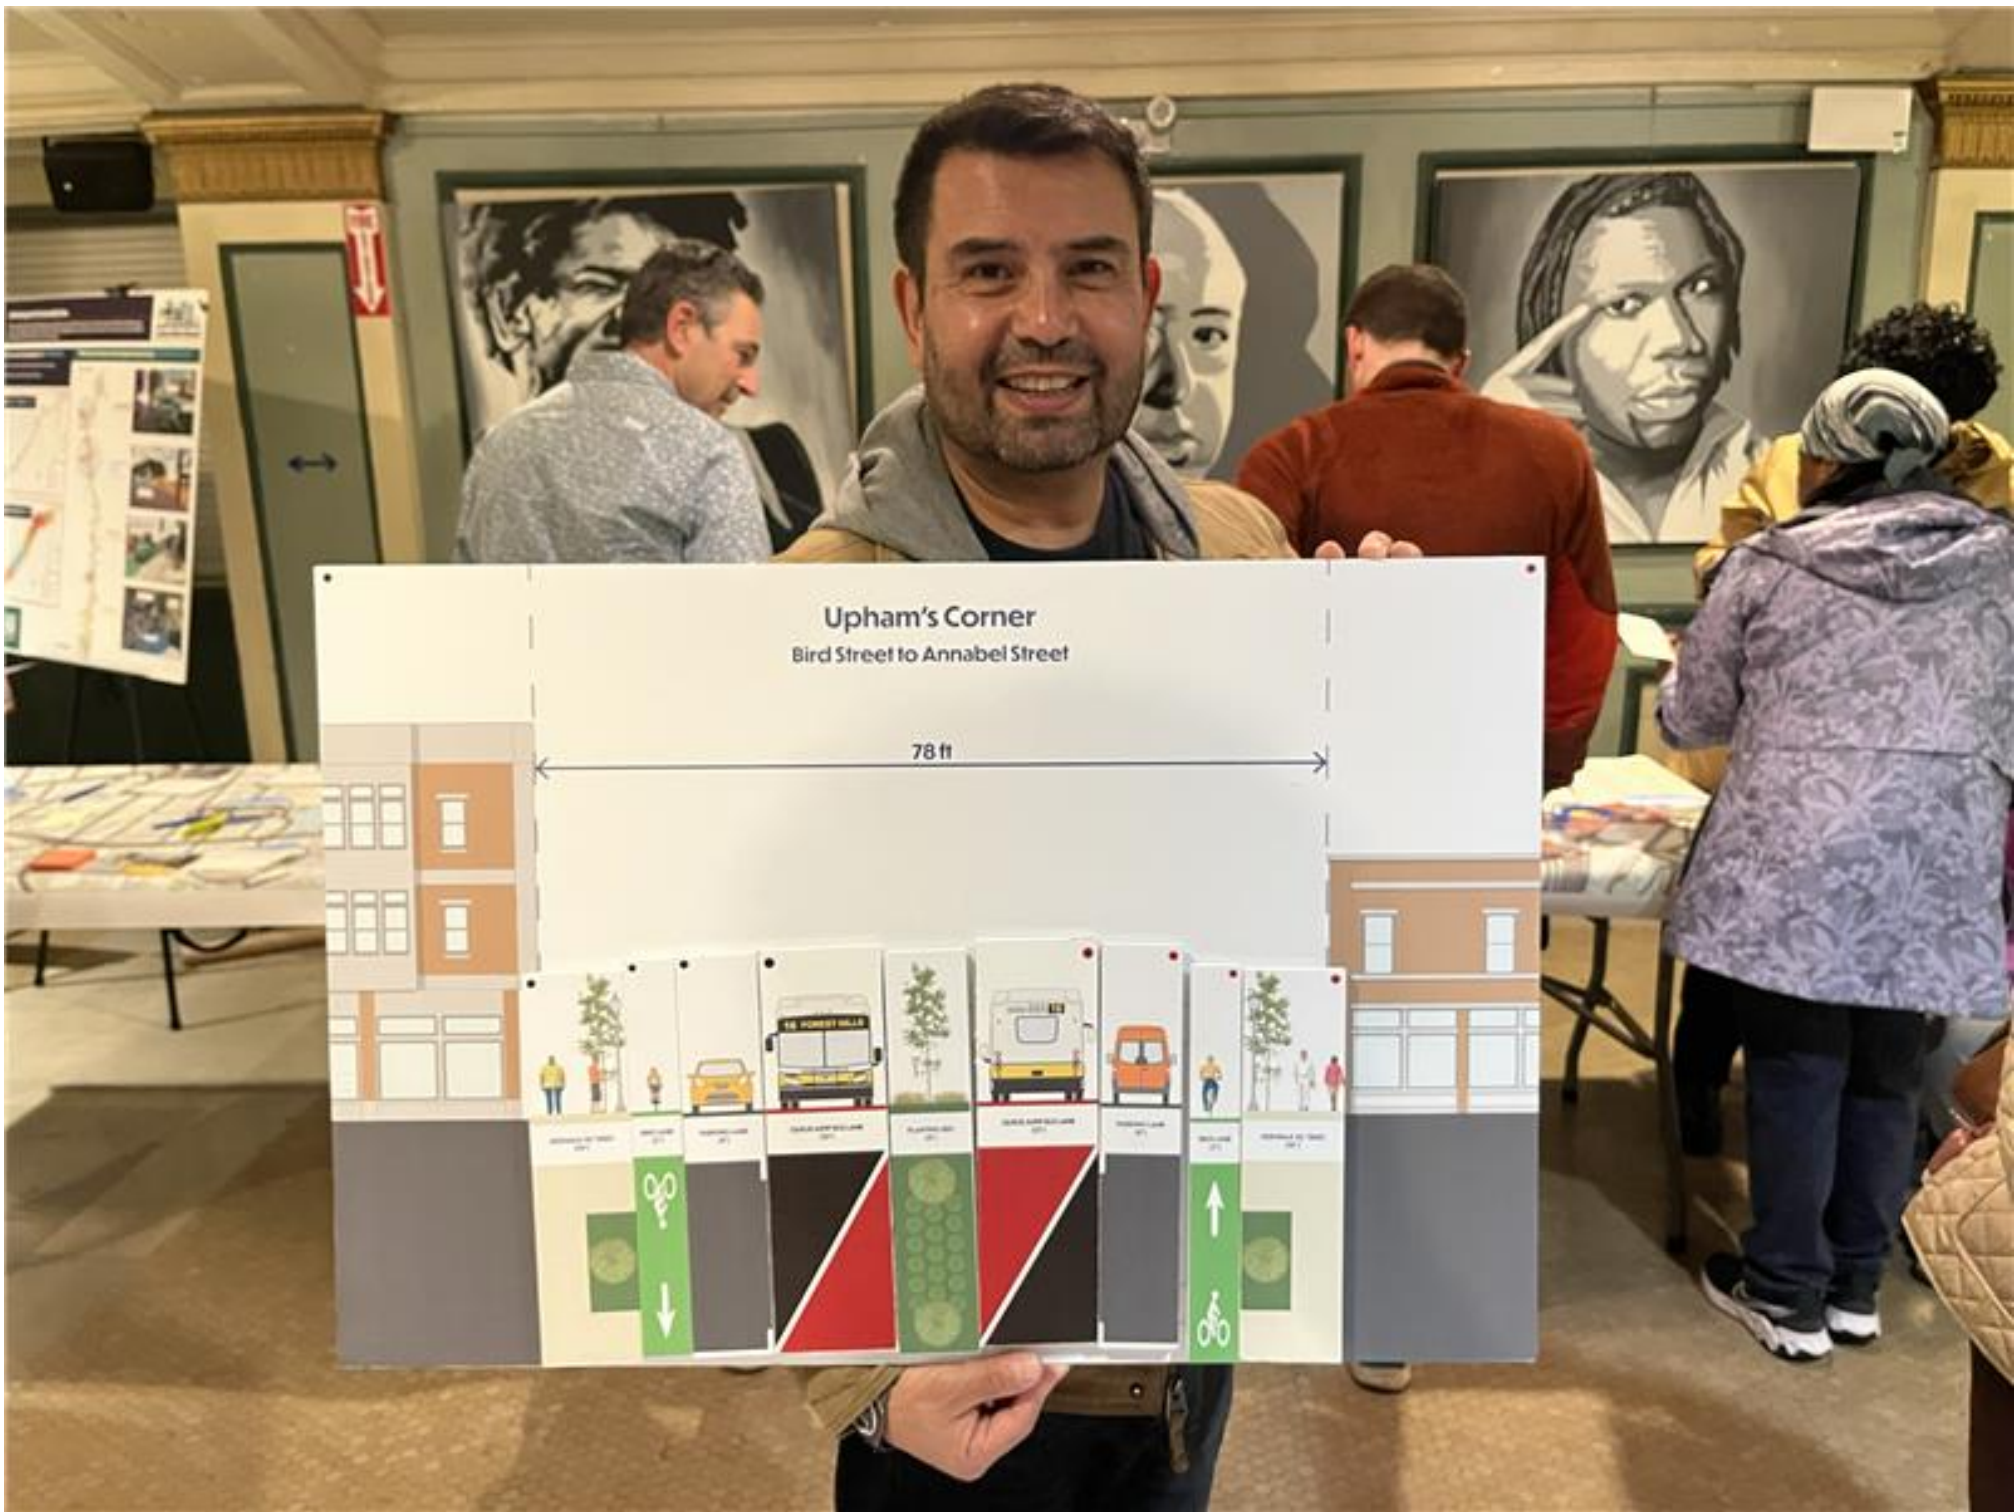

Grove Hall/Bowdoin
Washington Street to Bird Street

110 ft

Grove Hall/Bowdoin
Washington Street to Bird Street

110 ft

Grove Hall/Bowdoin
Washington Street to Bird Street

110 ft

WELCOME to the Community
AU
Mascots

Grove Hall/Bowdoin
Washington Street to Bird Street

110 ft

Grove Hall/Bowdoin
Washington Street to Bird Street

110 ft

BUS LANE

Upham's Corner
Bird Street to Annabel Street

78 ft

Upham's Corner
Bird Street to Annabel Street

78 ft

Upham's Corner
Bird Street to Annabel Street

78 ft

Dorchesterway Annabel Street to Kosciuszko Circle

88 ft

BOSTON BIKES

BOSTON BIKES
TRIP RECORDS

Dorchesterway
Annabel Street to Kosciuszko Circle

88 ft

Dorchesterway
Annabel Street to Kosciuszko Circle

88 ft

Dorchesterway
Annabel Street to Kosciuszko Circle

88 ft

BUS LANE

Dorchesterway
Annabel Street to Kosciuszko Circle

88 ft