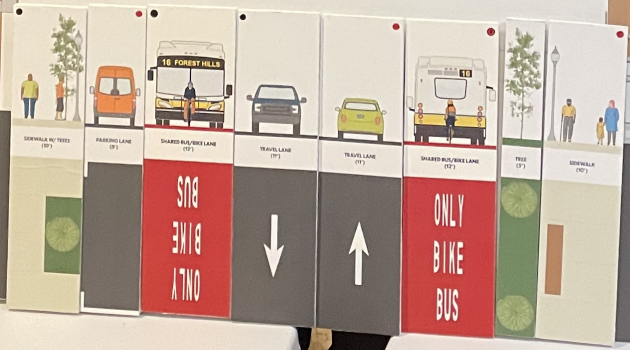

Grove Hall/Bowdoin
Washington Street to Bird Street

110 ft

Grove Hall/Bowdoin
Washington Street to Bird Street

110 ft

Grove Hall/Bowdoin
Washington Street to Bird Street

110 ft

WELCOME to the Community
AU
Mascots

Grove Hall/Bowdoin
Washington Street to Bird Street

110 ft

Grove Hall/Bowdoin
Washington Street to Bird Street

110 ft

BUS LANE

Upham's Corner
Bird Street to Annabel Street

78 ft

Upham's Corner
Bird Street to Annabel Street

78 ft

Upham's Corner
Bird Street to Annabel Street

78 ft

Dorchesterway Annabel Street to Kosciuszko Circle

88 ft

BOSTON BIKES

BOSTON BIKES
TRIP RECORDS

Dorchesterway
Annabel Street to Kosciuszko Circle