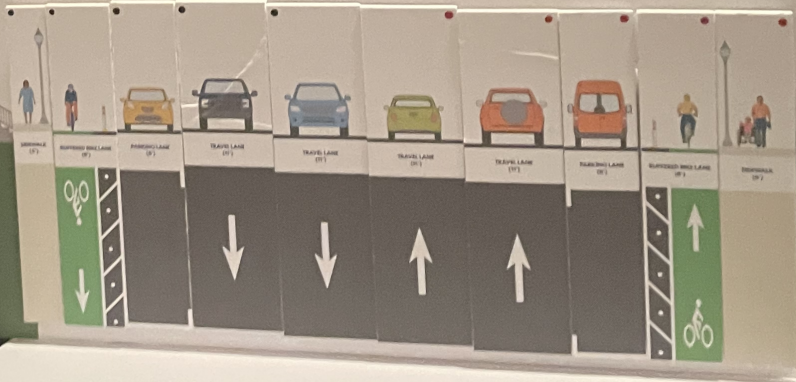

78 ft

Upham's Corner
Bird Street to Annabel Street

78 ft

Dorchesterway Annabel Street to Kosciuszko Circle

88 ft

BOSTON BIKES

BOSTON BIKES
TRIP RECORDS

Dorchesterway
Annabel Street to Kosciuszko Circle

88 ft

Dorchesterway
Annabel Street to Kosciuszko Circle

88 ft

Dorchesterway
Annabel Street to Kosciuszko Circle

88 ft

BUS LANE

Dorchesterway
Annabel Street to Kosciuszko Circle

88 ft