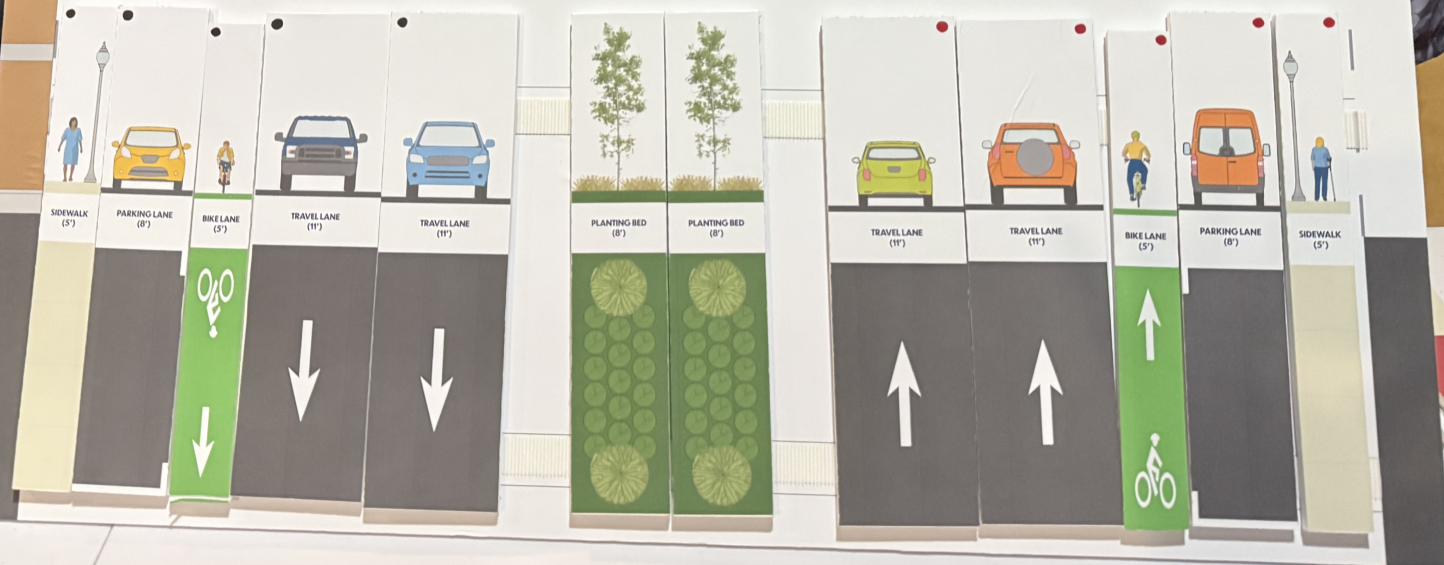

Grove Hall/Bowdoin
Washington Street to Bird Street

110 ft

Grove Hall/Bowdoin
Washington Street to Bird Street

110 ft

Grove Hall/Bowdoin
Washington Street to Bird Street

110 ft

WELCOME to the Community
AU
Mascots

Grove Hall/Bowdoin
Washington Street to Bird Street

110 ft

Grove Hall/Bowdoin
Washington Street to Bird Street

110 ft

BUS LANE

Upham's Corner
Bird Street to Annabel Street

78 ft

Upham's Corner
Bird Street to Annabel Street

78 ft

Upham's Corner
Bird Street to Annabel Street

78 ft

Dorchesterway Annabel Street to Kosciuszko Circle

88 ft

BOSTON BIKES

BOSTON BIKES
TRIP RECORDS

Dorchesterway
Annabel Street to Kosciuszko Circle

88 ft

Dorchesterway
Annabel Street to Kosciuszko Circle

88 ft

Dorchesterway
Annabel Street to Kosciuszko Circle

88 ft

BUS LANE

Dorchesterway
Annabel Street to Kosciuszko Circle

88 ft