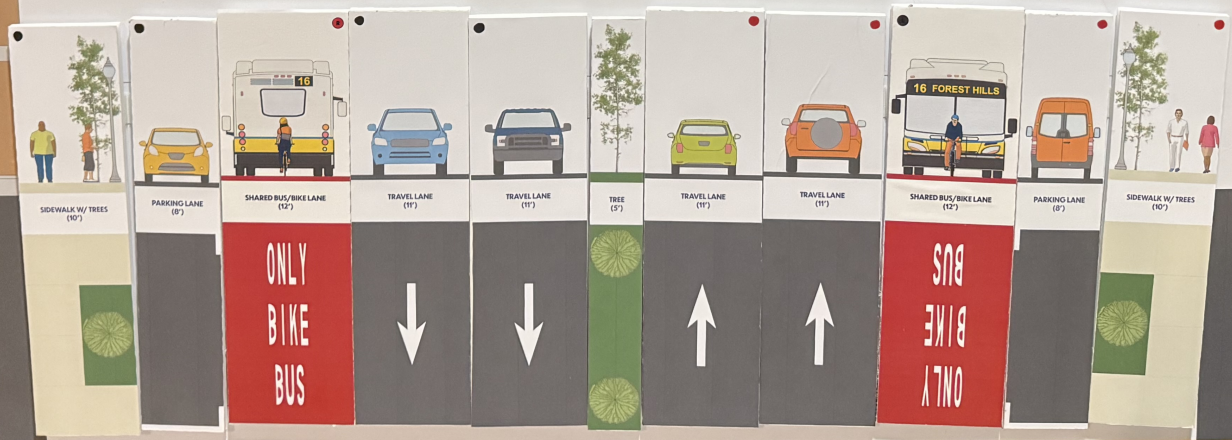

Grove Hall/Bowdoin
Washington Street to Bird Street

110 ft

Grove Hall/Bowdoin
Washington Street to Bird Street

110 ft

Grove Hall/Bowdoin
Washington Street to Bird Street

110 ft

WELCOME to the Community
AU
Mascots

Grove Hall/Bowdoin
Washington Street to Bird Street

110 ft

Grove Hall/Bowdoin
Washington Street to Bird Street

110 ft

BUS LANE

Upham's Corner
Bird Street to Annabel Street

78 ft

Upham's Corner
Bird Street to Annabel Street

78 ft

Upham's Corner
Bird Street to Annabel Street

78 ft

Dorchesterway Annabel Street to Kosciuszko Circle

88 ft

BOSTON BIKES

BOSTON BIKES
TRIP RECORDS

Dorchesterway
Annabel Street to Kosciuszko Circle

88 ft

Dorchesterway
Annabel Street to Kosciuszko Circle

88 ft

Dorchesterway
Annabel Street to Kosciuszko Circle

88 ft

BUS LANE

Dorchesterway
Annabel Street to Kosciuszko Circle

88 ft