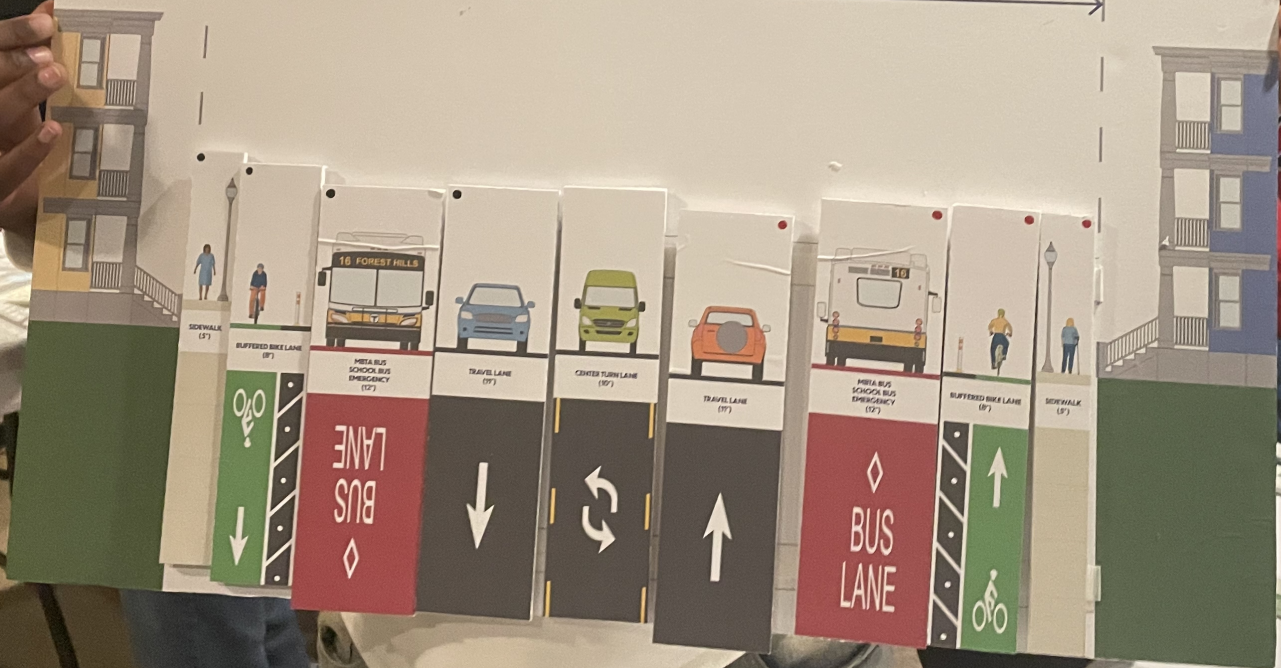

78 ft

Upham's Corner
Bird Street to Annabel Street

78 ft

Dorchesterway Annabel Street to Kosciuszko Circle

88 ft

BOSTON BIKES

BOSTON BIKES
TRIP RECORDS

Dorchesterway
Annabel Street to Kosciuszko Circle

88 ft

Dorchesterway
Annabel Street to Kosciuszko Circle

88 ft

Dorchesterway
Annabel Street to Kosciuszko Circle

88 ft

BUS LANE

Dorchesterway
Annabel Street to Kosciuszko Circle

88 ft