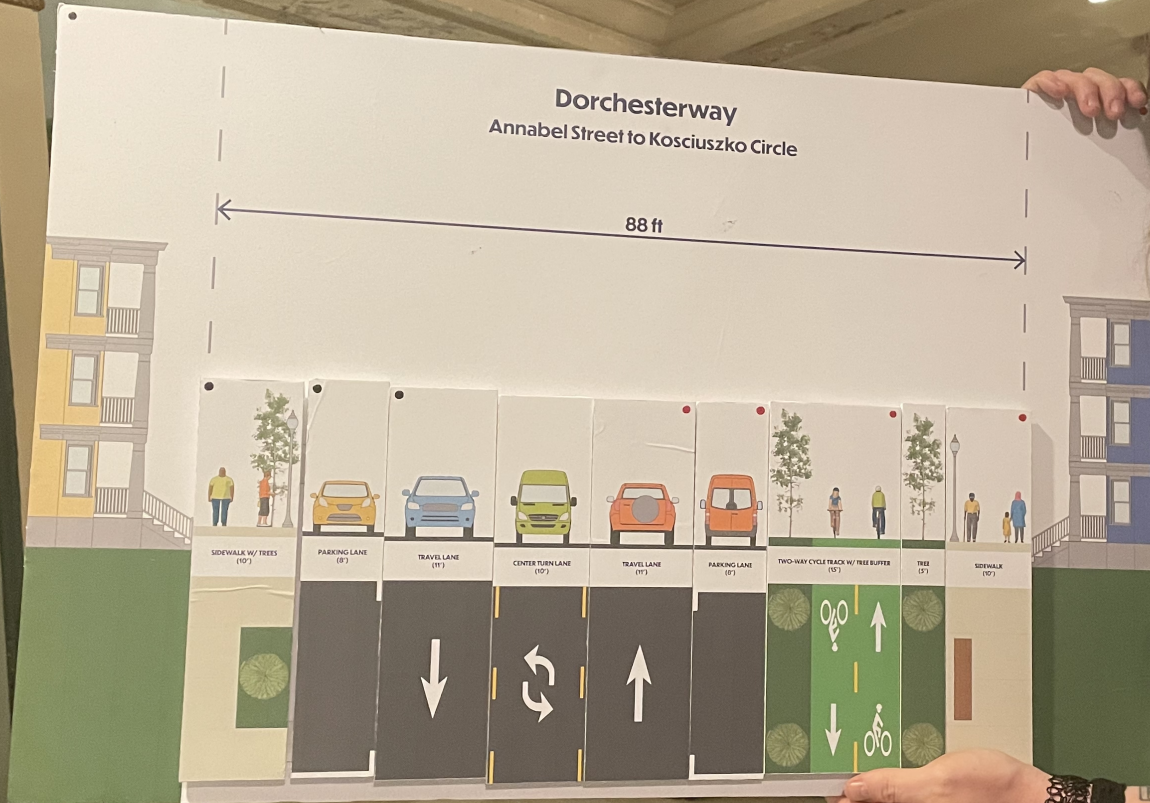

Grove Hall/Bowdoin
Washington Street to Bird Street

110 ft

Grove Hall/Bowdoin
Washington Street to Bird Street

110 ft

Grove Hall/Bowdoin
Washington Street to Bird Street

110 ft

WELCOME to the Community
AU
Mascots

Grove Hall/Bowdoin
Washington Street to Bird Street

110 ft

Grove Hall/Bowdoin
Washington Street to Bird Street

110 ft

BUS LANE

Upham's Corner
Bird Street to Annabel Street

78 ft

Upham's Corner
Bird Street to Annabel Street

78 ft

Upham's Corner
Bird Street to Annabel Street

78 ft

Dorchesterway Annabel Street to Kosciuszko Circle

88 ft

BOSTON BIKES

BOSTON BIKES
TRIP RECORDS

Dorchesterway
Annabel Street to Kosciuszko Circle

88 ft

Dorchesterway
Annabel Street to Kosciuszko Circle

88 ft

Dorchesterway
Annabel Street to Kosciuszko Circle

88 ft

BUS LANE

Dorchesterway
Annabel Street to Kosciuszko Circle

88 ft