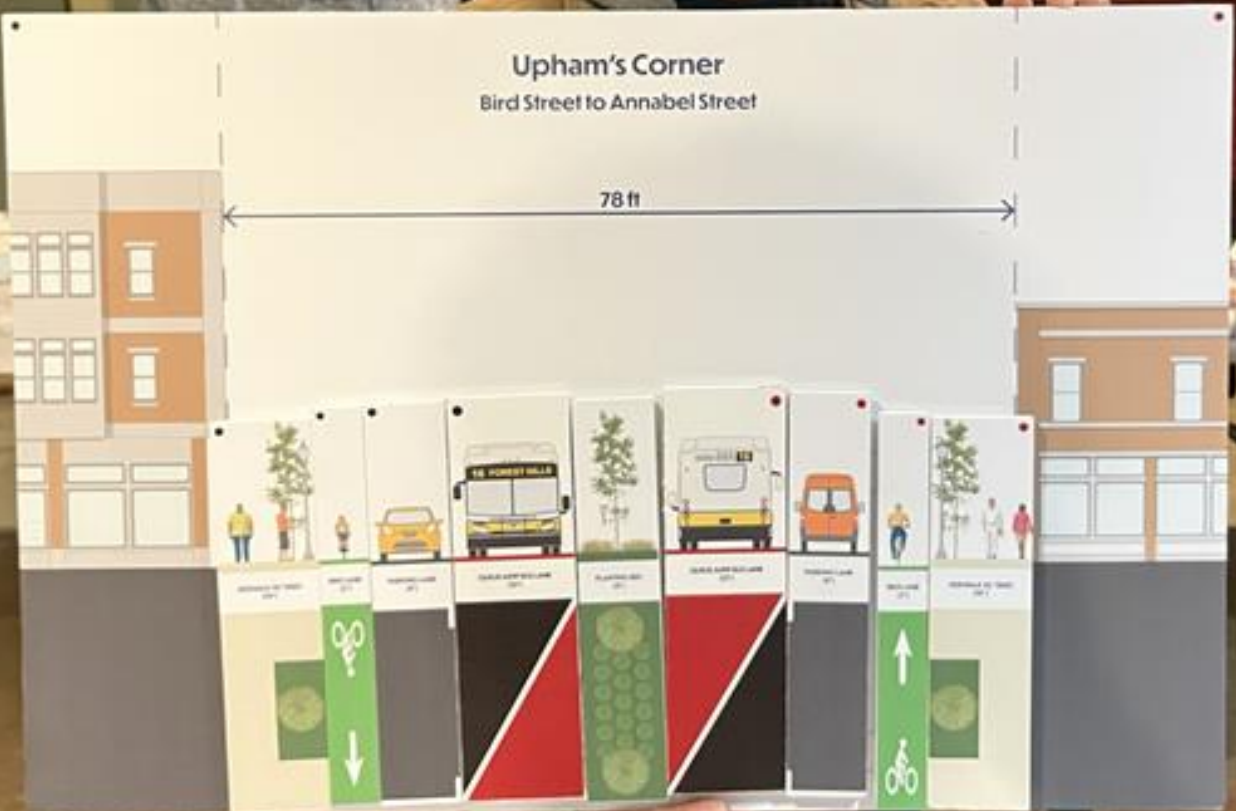

Grove Hall/Bowdoin
Washington Street to Bird Street

110 ft

Grove Hall/Bowdoin
Washington Street to Bird Street

110 ft

Grove Hall/Bowdoin
Washington Street to Bird Street

110 ft

WELCOME to the Community
AU
Mascots

Grove Hall/Bowdoin
Washington Street to Bird Street

110 ft

Grove Hall/Bowdoin
Washington Street to Bird Street

110 ft

BUS LANE

Upham's Corner
Bird Street to Annabel Street

78 ft

Upham's Corner
Bird Street to Annabel Street

78 ft

Upham's Corner
Bird Street to Annabel Street

78 ft

Dorchesterway Annabel Street to Kosciuszko Circle

88 ft

BOSTON BIKES

BOSTON BIKES
TRIP RECORDS

Dorchesterway
Annabel Street to Kosciuszko Circle

88 ft

Dorchesterway
Annabel Street to Kosciuszko Circle

88 ft

Dorchesterway
Annabel Street to Kosciuszko Circle

88 ft

BUS LANE

Dorchesterway
Annabel Street to Kosciuszko Circle

88 ft