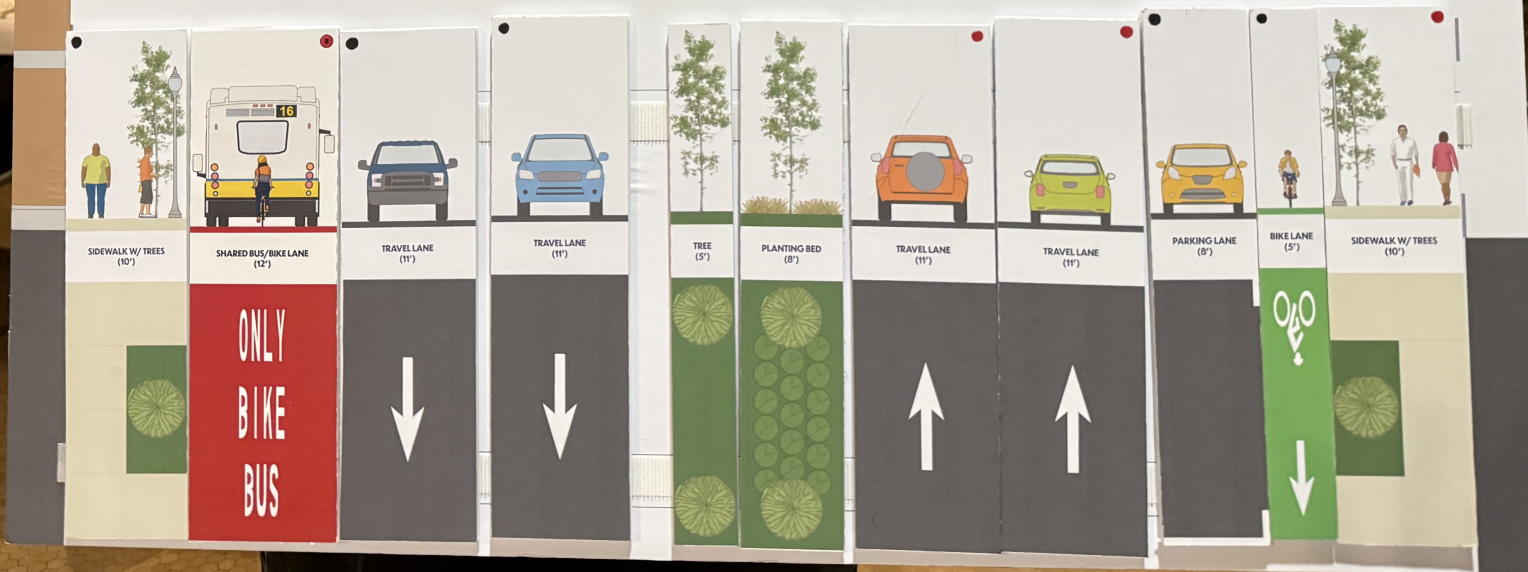

Grove Hall/Bowdoin
Washington Street to Bird Street

110 ft

Grove Hall/Bowdoin
Washington Street to Bird Street

110 ft

Grove Hall/Bowdoin
Washington Street to Bird Street

110 ft

WELCOME to the Community
AU
Mascots

Grove Hall/Bowdoin
Washington Street to Bird Street

110 ft

Grove Hall/Bowdoin
Washington Street to Bird Street

110 ft

BUS LANE

Upham's Corner
Bird Street to Annabel Street

78 ft

Upham's Corner
Bird Street to Annabel Street

78 ft

Upham's Corner
Bird Street to Annabel Street

78 ft

Dorchesterway Annabel Street to Kosciuszko Circle

88 ft

BOSTON BIKES

BOSTON BIKES
TRIP RECORDS

Dorchesterway
Annabel Street to Kosciuszko Circle

88 ft

Dorchesterway
Annabel Street to Kosciuszko Circle

88 ft

Dorchesterway
Annabel Street to Kosciuszko Circle

88 ft

BUS LANE

Dorchesterway
Annabel Street to Kosciuszko Circle

88 ft