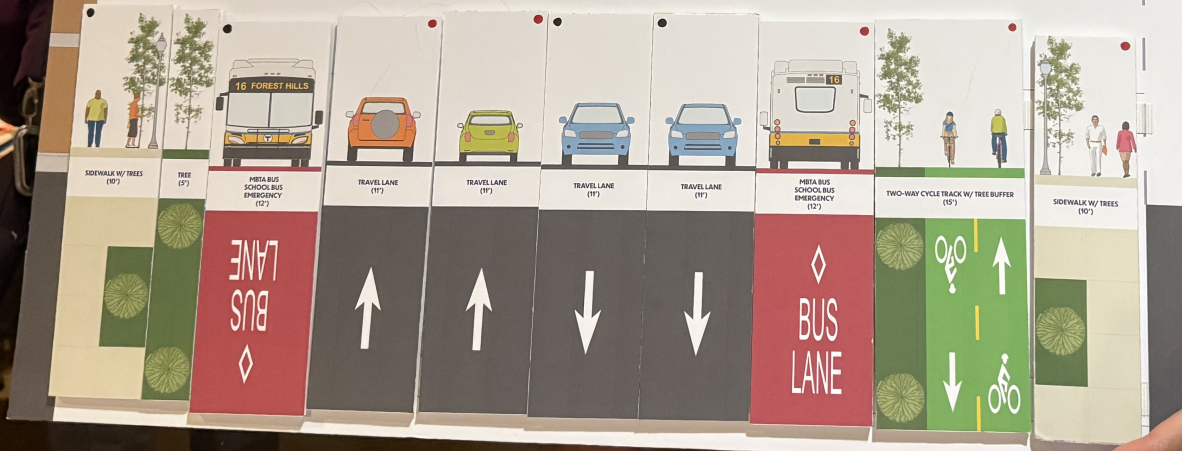

Grove Hall/Bowdoin
Washington Street to Bird Street

110 ft

Grove Hall/Bowdoin
Washington Street to Bird Street

110 ft

Grove Hall/Bowdoin
Washington Street to Bird Street

110 ft

WELCOME to the Community
AU
Mascots

Grove Hall/Bowdoin
Washington Street to Bird Street

110 ft

Grove Hall/Bowdoin
Washington Street to Bird Street

110 ft

BUS LANE

Upham's Corner
Bird Street to Annabel Street

78 ft

Upham's Corner
Bird Street to Annabel Street

78 ft

Upham's Corner
Bird Street to Annabel Street

78 ft

Dorchesterway Annabel Street to Kosciuszko Circle

88 ft

BOSTON BIKES

BOSTON BIKES
TRIP RECORDS

Dorchesterway
Annabel Street to Kosciuszko Circle

88 ft

Dorchesterway
Annabel Street to Kosciuszko Circle

88 ft

Dorchesterway
Annabel Street to Kosciuszko Circle

88 ft

BUS LANE

Dorchesterway
Annabel Street to Kosciuszko Circle

88 ft