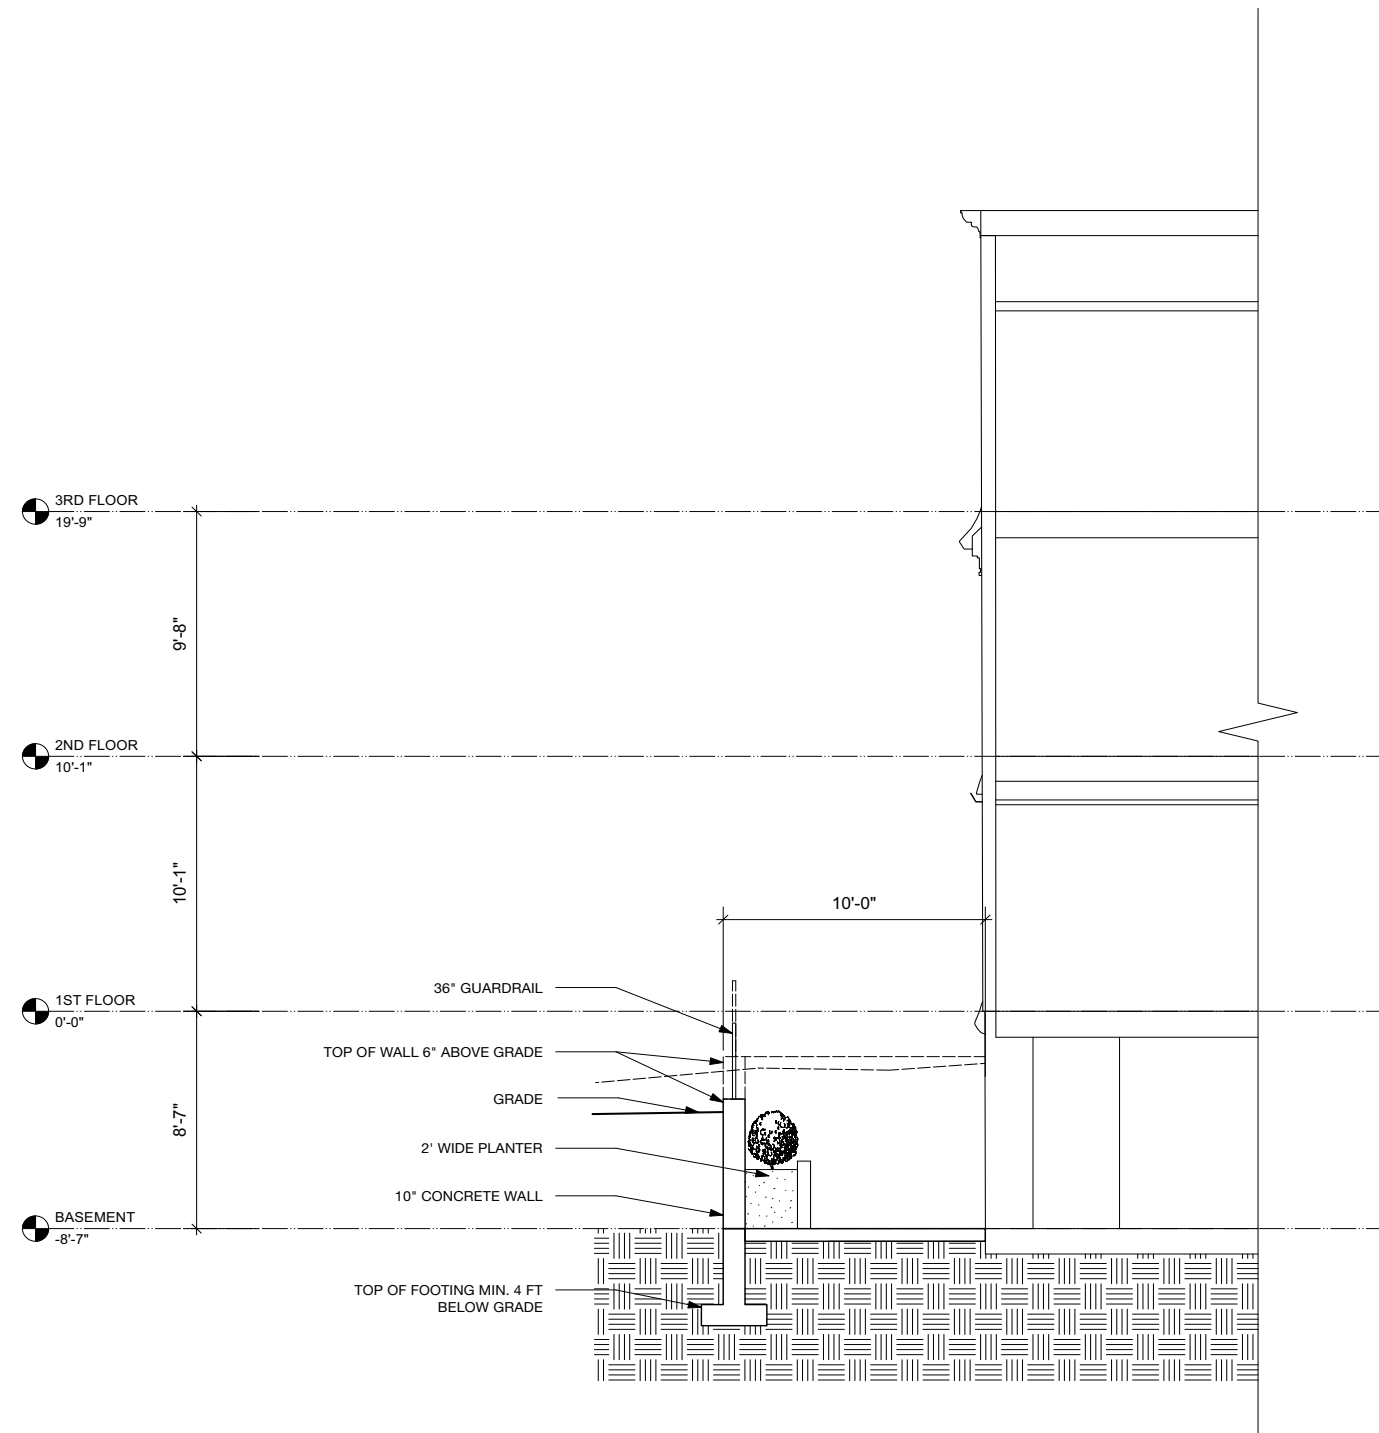

1 PROPOSED SOUTH ELEVATION

1 PROPOSED WEST ELEVATION

1 PROPOSED NORTH ELEVATION
 Scale: 1/4" = 1'-0"

1 SECTION THROUGH BASEMENT LEVEL TERRACE

1-7 SELKIRK RD - 131 KILSYTH RD
MARCH 2024

EXTERIOR RENDERING

SOUSAdesign
Architects