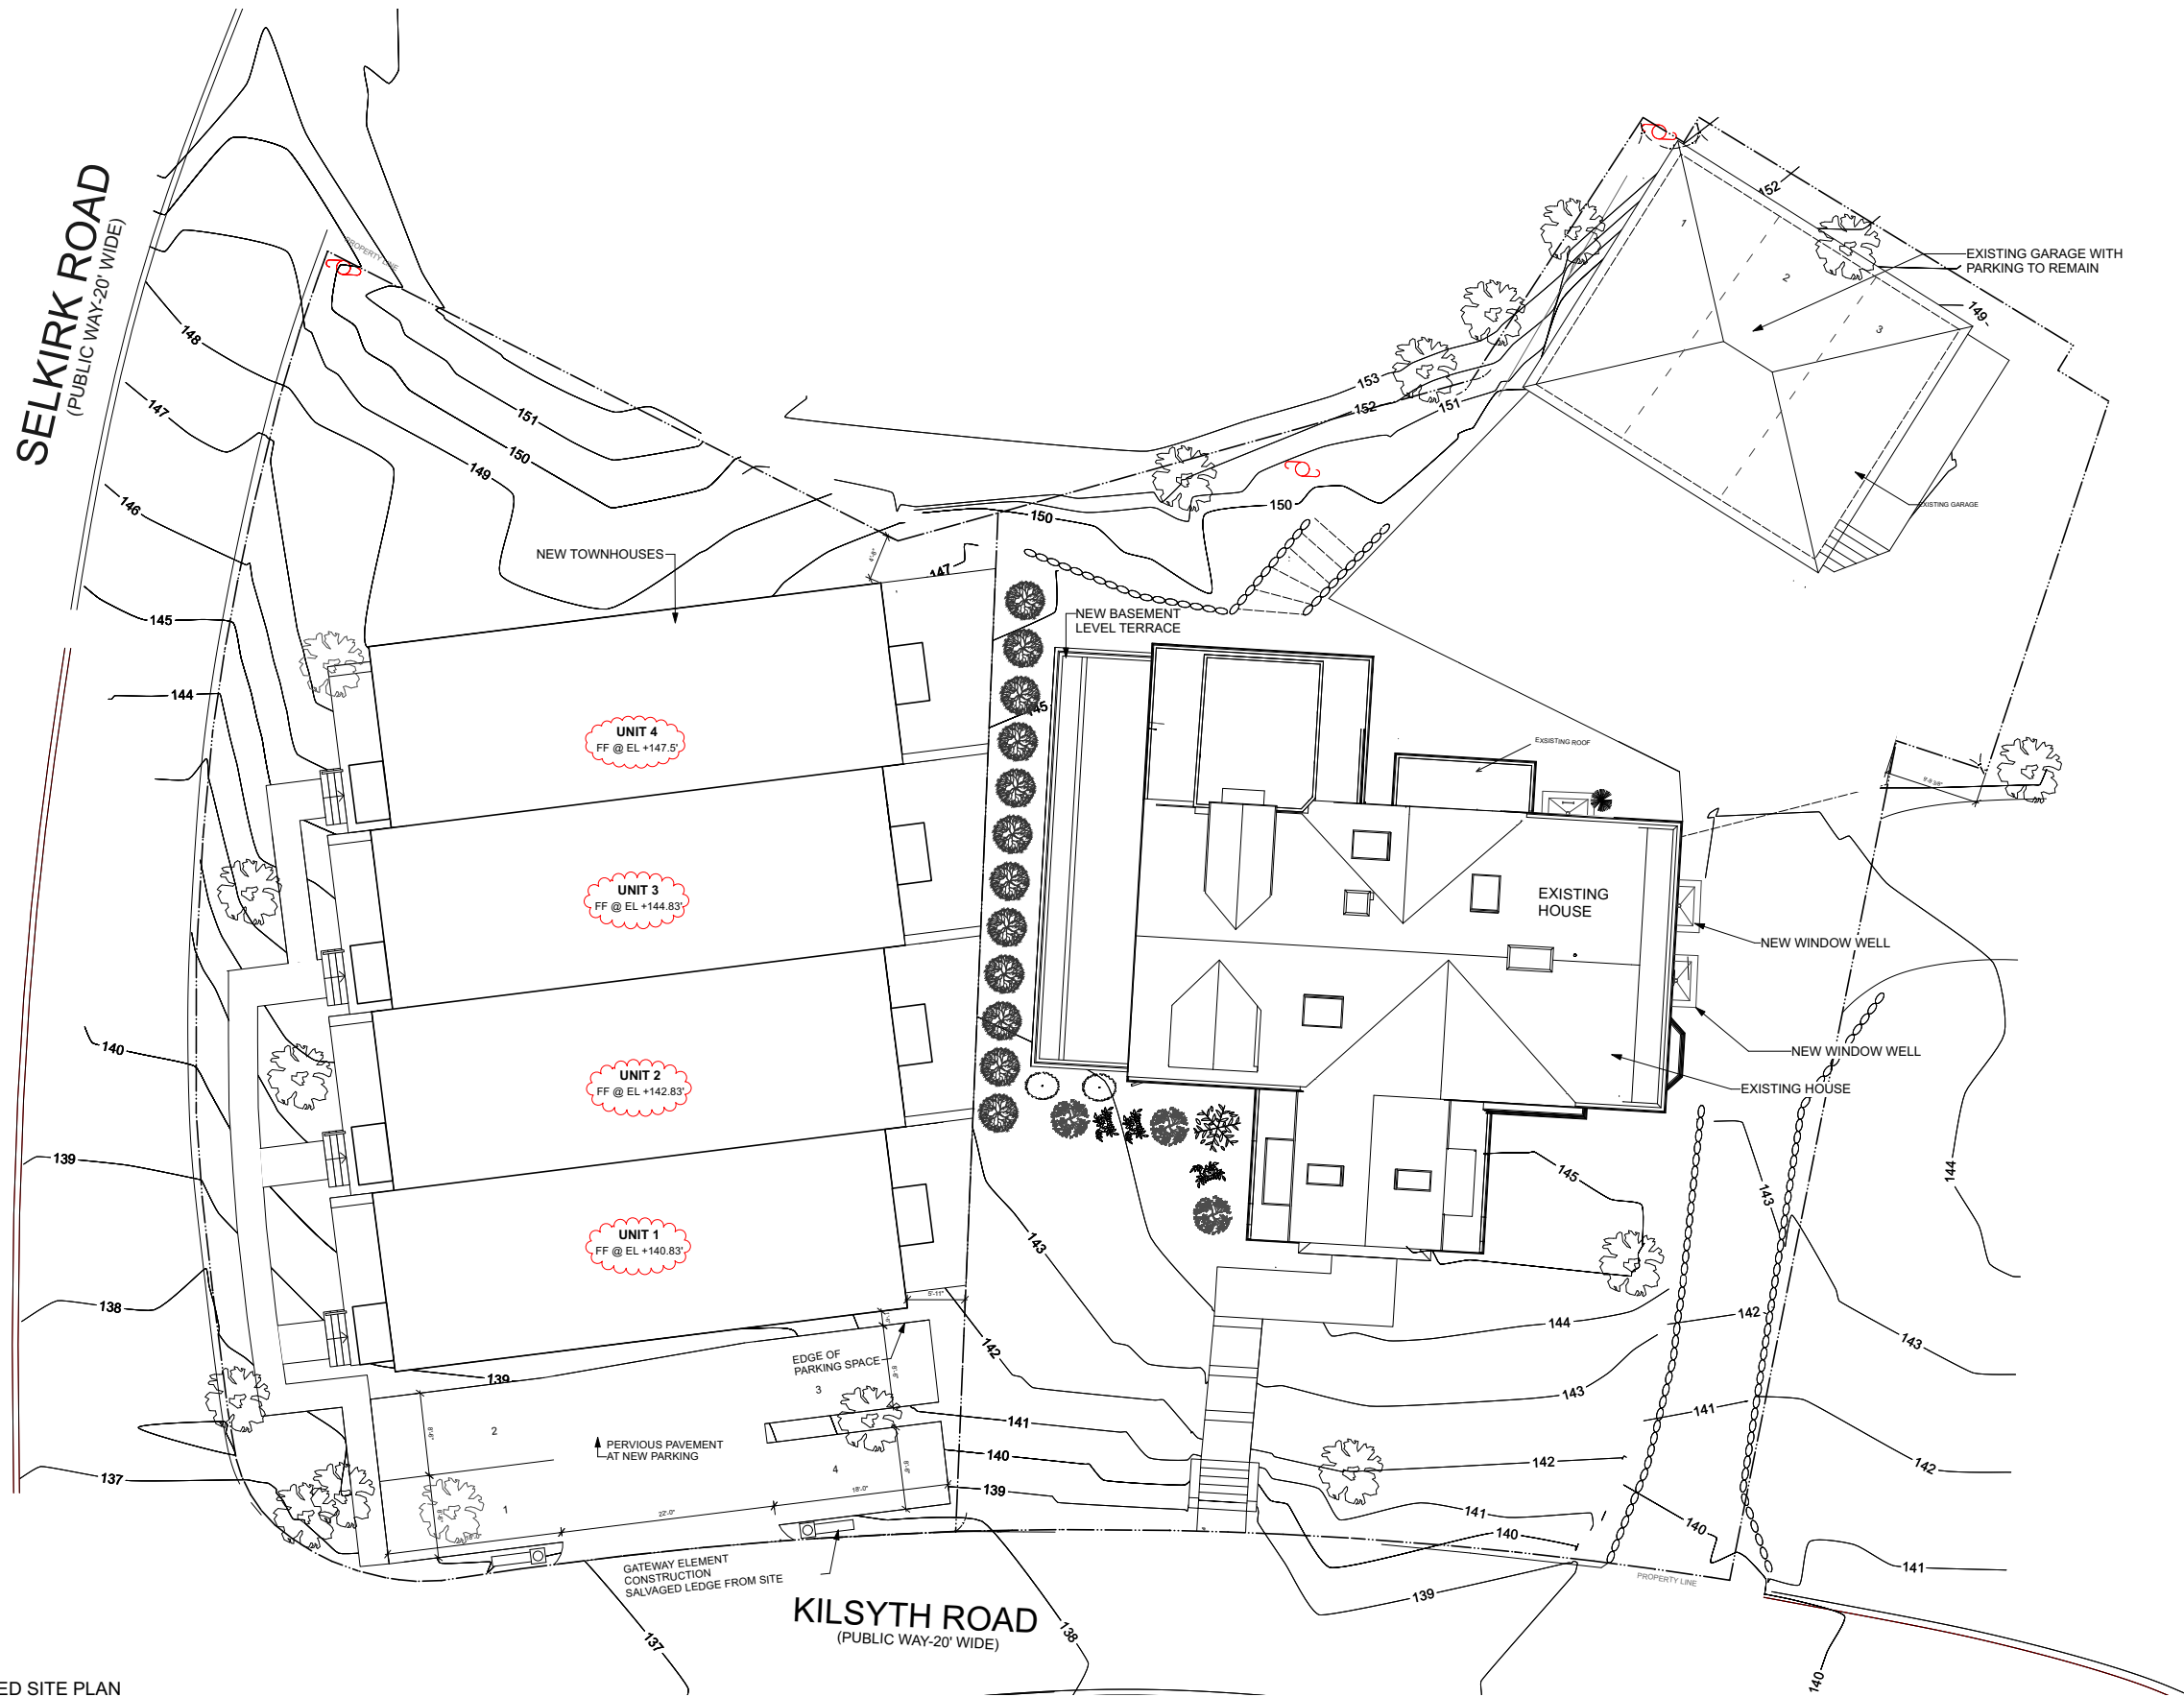

1 PROPOSED SITE PLAN

SITE PLAN