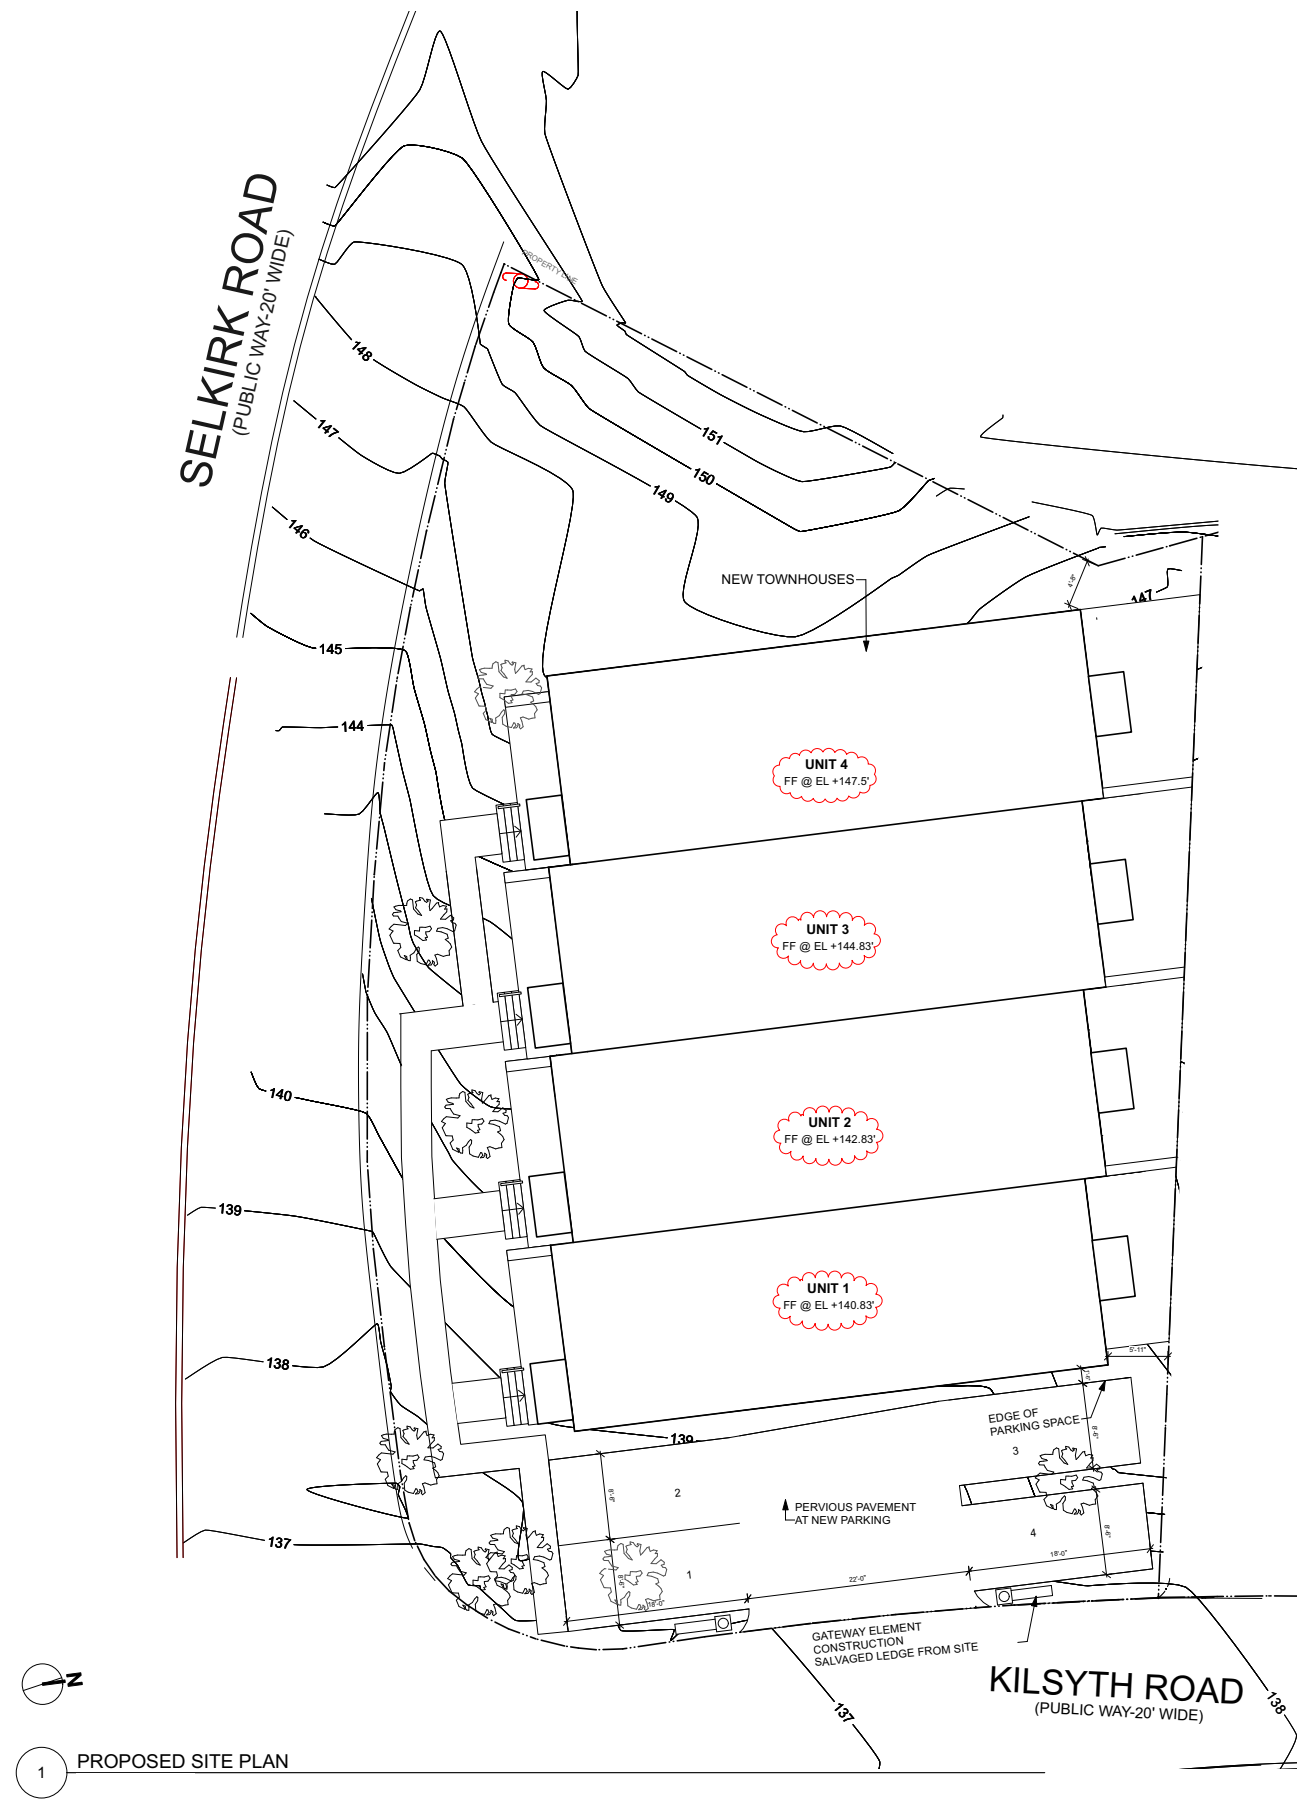

1 PROPOSED SITE PLAN