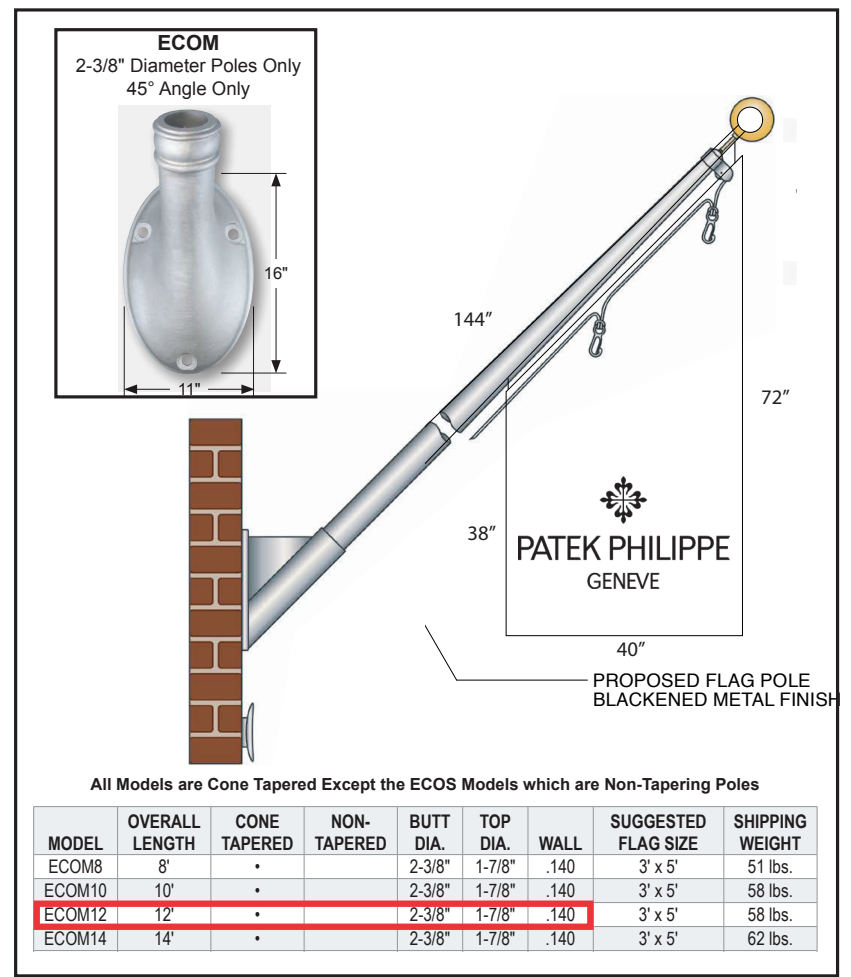

A Elevation
1/8" scale

Ex3 Front View
N.T.S.

112" x 12" Patek Philippe logo (9" text)

Ex1 Front View - Partial edge lit letters
1" scale

Ex4 Front View
1" scale

Ex2 Front View - - Partial edge lit letters
1" scale

Ex5 Front View - Partial edge lit letters
1" scale

D Color Specs

C Attachment + Fabrication Detail - Partial edge lit letters
NTS