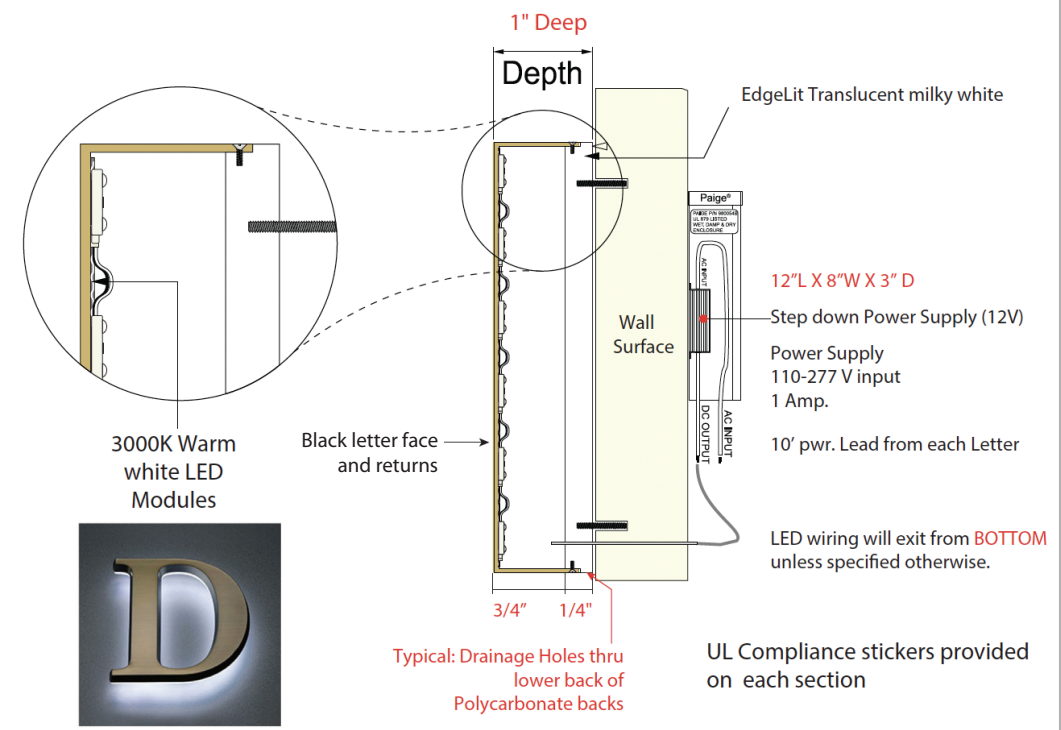

A Elevation
1/8" scale

Ex3 Front View
N.T.S.

112" x 12" Patek Philippe logo (9" text)

Ex1 Front View - Partial edge lit letters
1" scale

Ex4 Front View
1" scale

Ex2 Front View - - Partial edge lit letters
1" scale

Ex5 Front View - Partial edge lit letters
1" scale

D Color Specs

C Attachment + Fabrication Detail - Partial edge lit letters
NTS