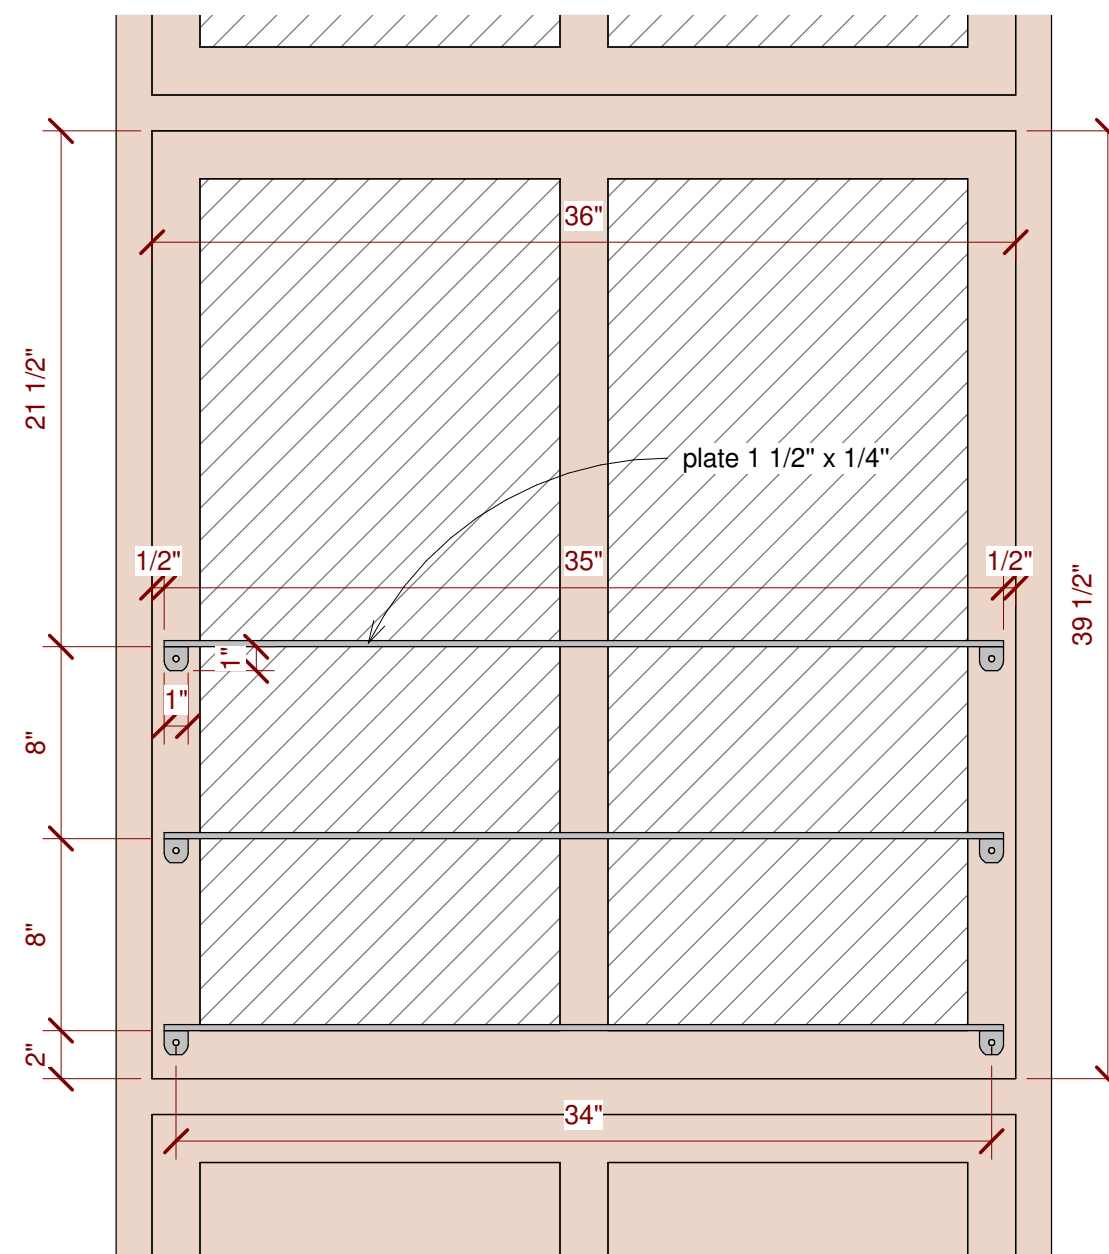

3 Pickets View
1 1/2" = 1'-0"

2 Plate View
1 1/2" = 1'-0"

1 Floor plan
3" = 1'-0"

4 Outside

No.	Description	Date
001	1 st version	05/07/23
002	2 nd version	05/10/23
003	3 rd version	05/15/23

Payge Lescure
40 Joy St, Boston

Project number	0003
Date	15 May, 2023
Drawn by	Letycia
Checked by	Ronaldo

Scale