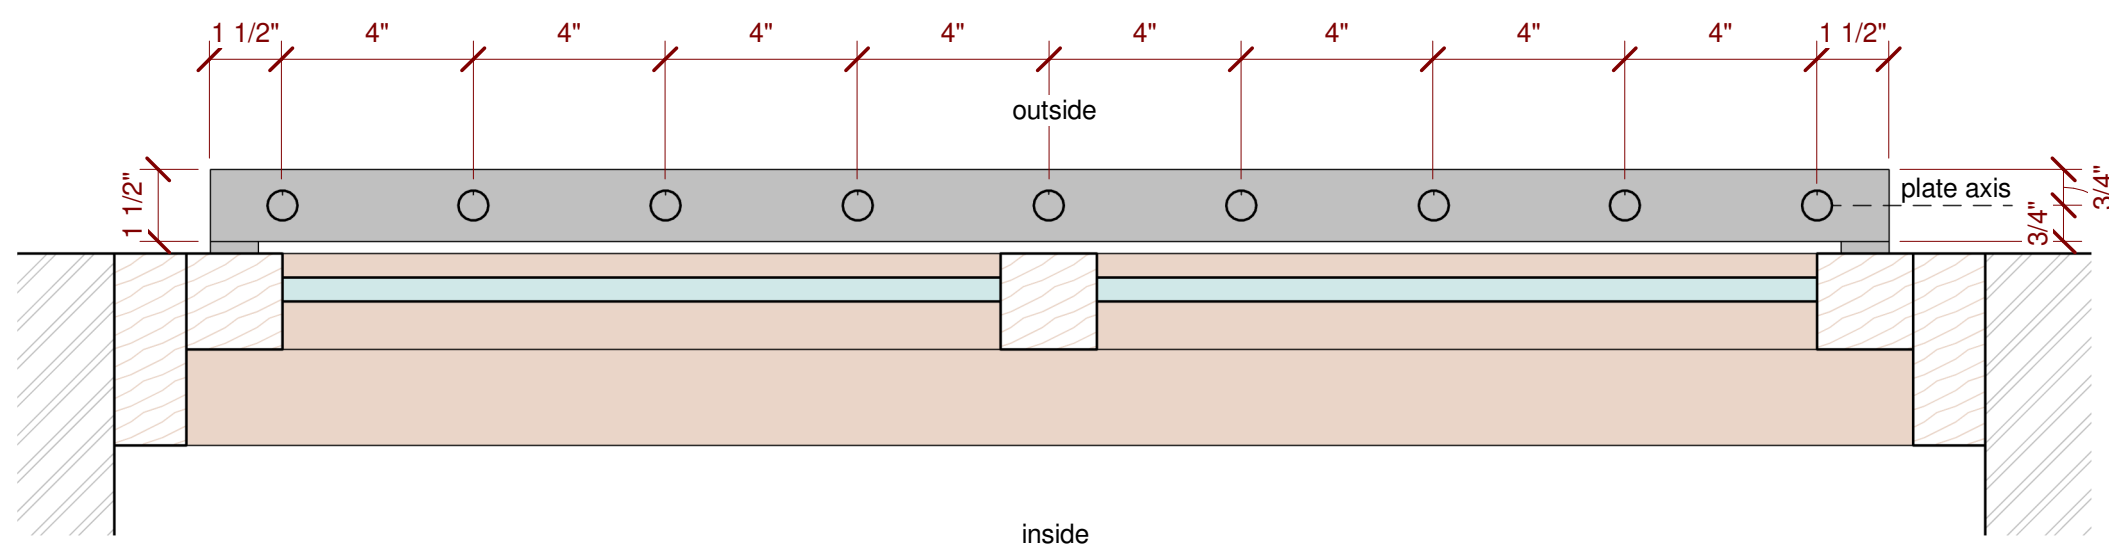

3 Pickets View
1 1/2" = 1'-0"

2 Plate View
1 1/2" = 1'-0"

1 Floor plan
3" = 1'-0"

4 Outside

No.	Description	Date
001	1 st version	05/07/23
002	2 nd version	05/10/23
003	3 rd version	05/15/23

Payge Lescure
40 Joy St, Boston

Project number	0003
Date	15 May, 2023
Drawn by	Letycia
Checked by	Ronaldo

Scale