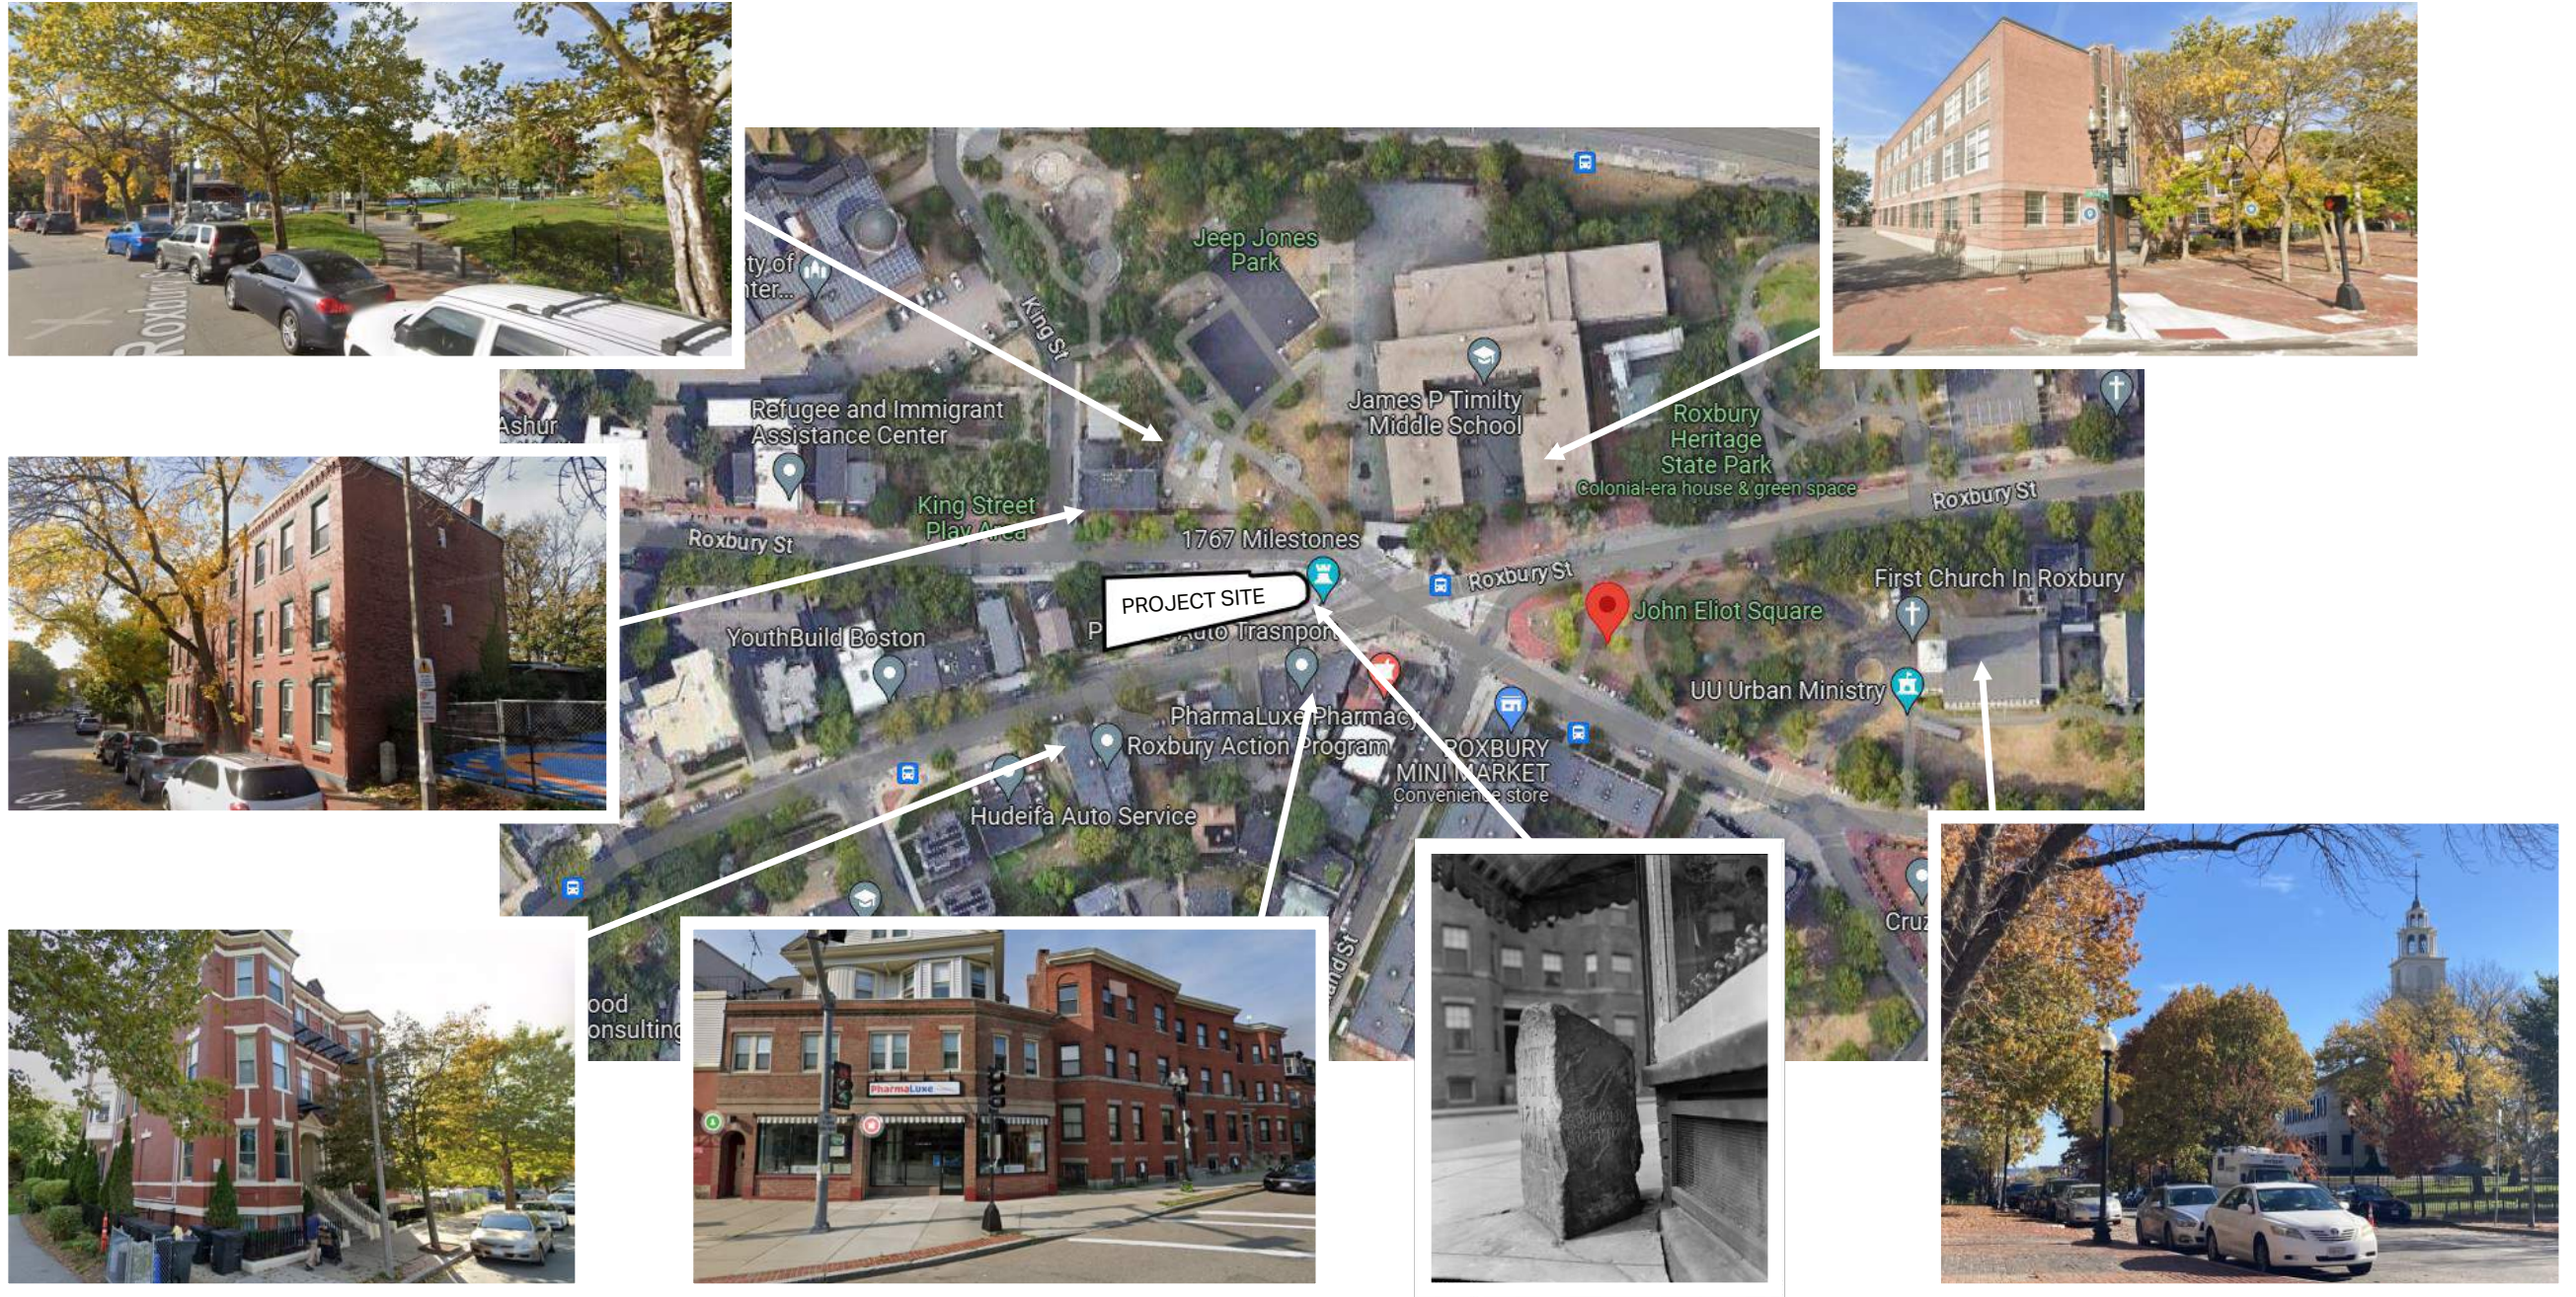

Bergmeyer

OneUnited
BANK

OneUnited Bank John Eliot Square

52 John Eliot Square, Roxbury MA 02119

04.21.2023

BOS

—
51 Sleeper St.
6th Floor
Boston, MA 02210
617.542.1025

LA

—
800 South Figueroa St.
Suite 1080
Los Angeles, CA 90017
213.337.1090

COL

—
875 N High Street
Suite 300
Columbus, OH 43215
380.900.8887

Site Context Plan

Concept References

Site Plan

Site Plan (Rendered)

Context Renderings

► Site Visualization - Centre Street

► Site Visualization - Roxbury Street

Context Renderings

► Site Visualization - John Eliot Square

► Site Visualization - John Eliot Square

Exterior Perspective

Exterior Perspective

Exterior Perspective

Exterior Perspective

Aerial Orthographic View 1

Aerial Orthographic View 2

Basement Plan

First Floor Plan

Second Floor Plan

Roof Plan