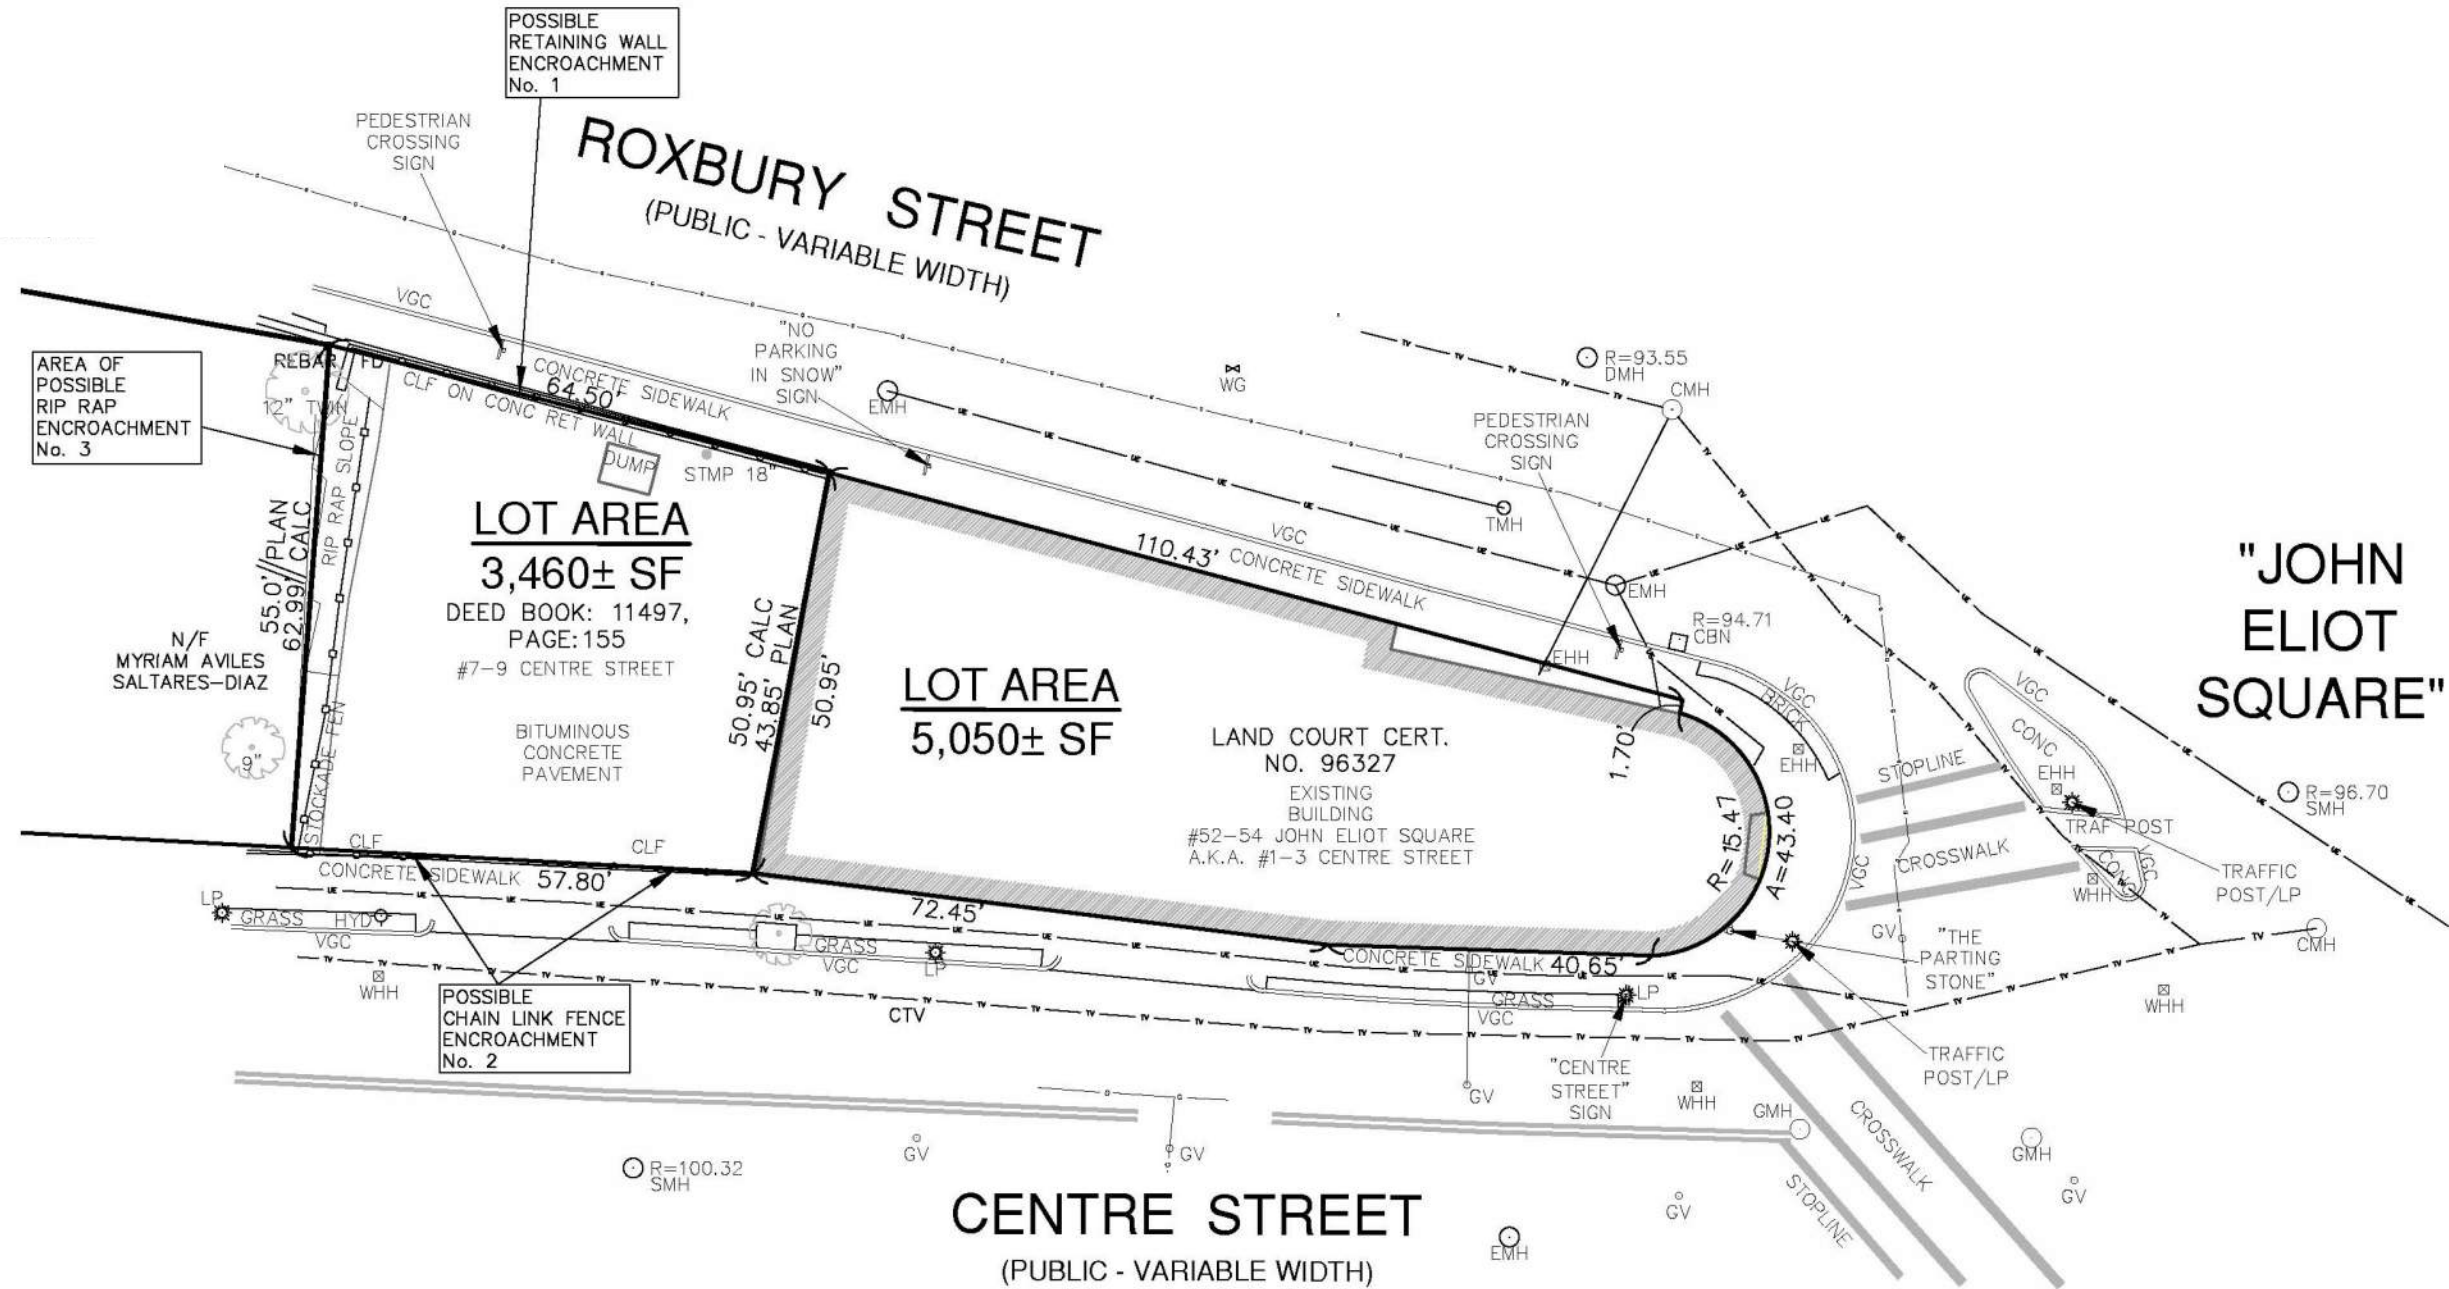

—
800 South Figueroa St.
Suite 1080
Los Angeles, CA 90017
213.337.1090

COL

—
875 N High Street
Suite 300
Columbus, OH 43215
380.900.8887

Site Context Plan

Concept References

Site Plan

Site Plan (Rendered)

Context Renderings

► Site Visualization - Centre Street

► Site Visualization - Roxbury Street

Context Renderings

► Site Visualization - John Eliot Square

► Site Visualization - John Eliot Square

Exterior Perspective

Exterior Perspective