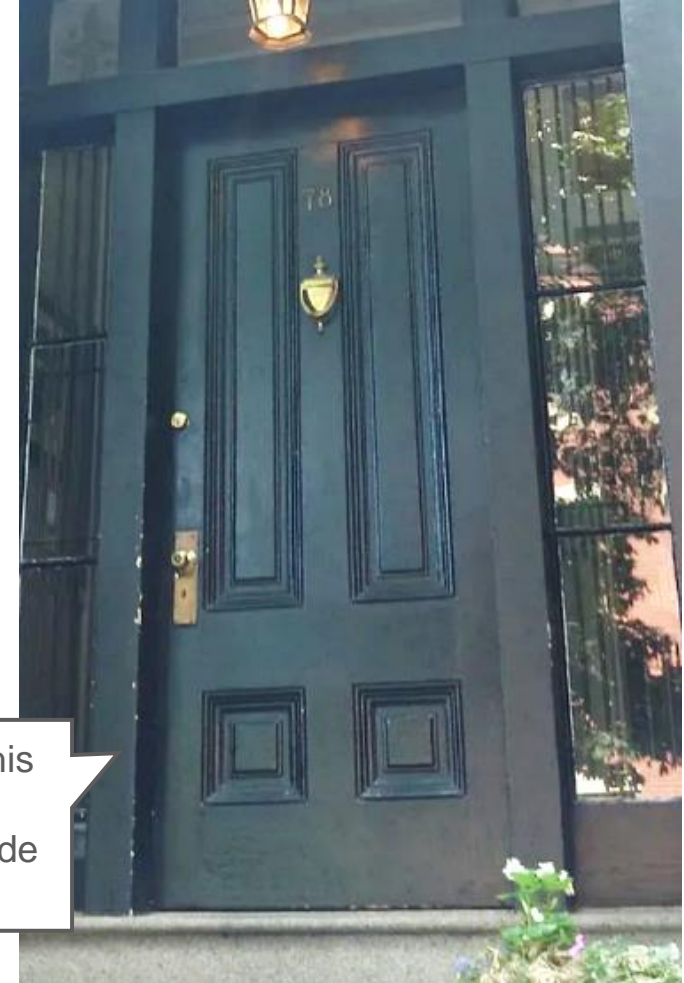

Proposed replacement – mahogany door

Custom replica of this historic South End design, made by Olde Bostonian