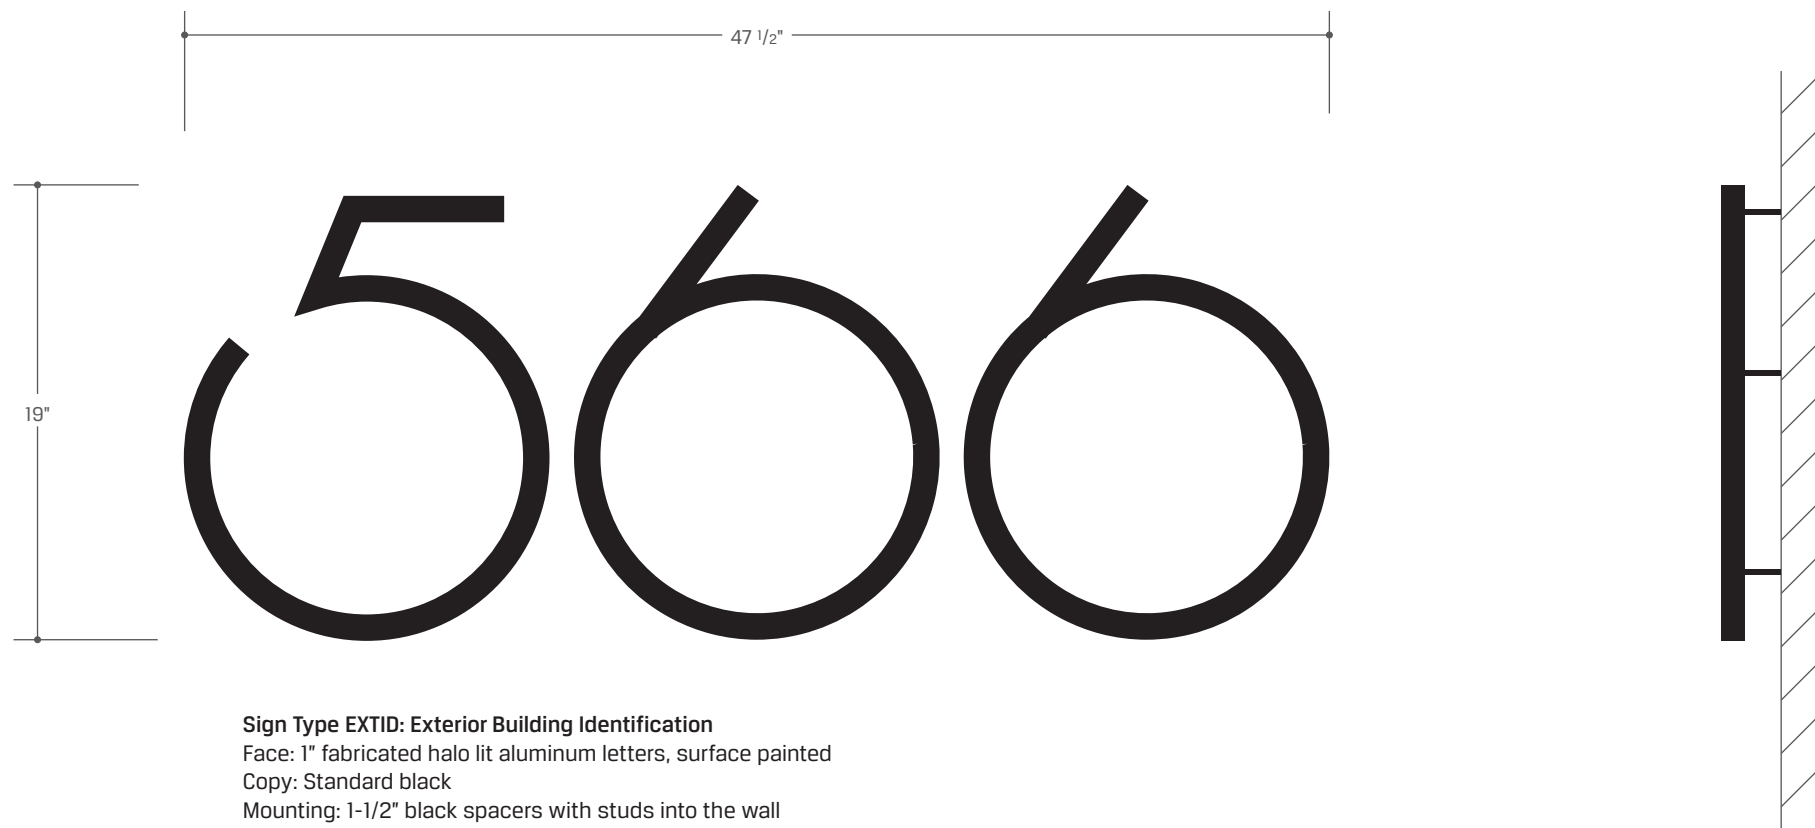

This document represents only an approximation of material colors specified. Actual product colors may vary from this print or digital image.

Project

566 Columbus

Boston, MA

Scale: 1-1/2"=1'-0", as noted

Original Page Size: 11" x 17"

Notes

Revisions

REV	DESCRIPTION	BY	DATE

Rep.: Elena Berry

Drawn By: Emmett Burson Orig. Date: 10/18/22

Sign Loc. No.

FAM-01

Sign Concept

Sign. Type

00000

OPP - Project - Job No.

CO1

Sheet

Sign Type EXTID: Exterior Building Identification
Face: 1" fabricated halo lit aluminum letters, surface painted
Copy: Standard black
Mounting: 1-1/2" black spacers with studs into the wall