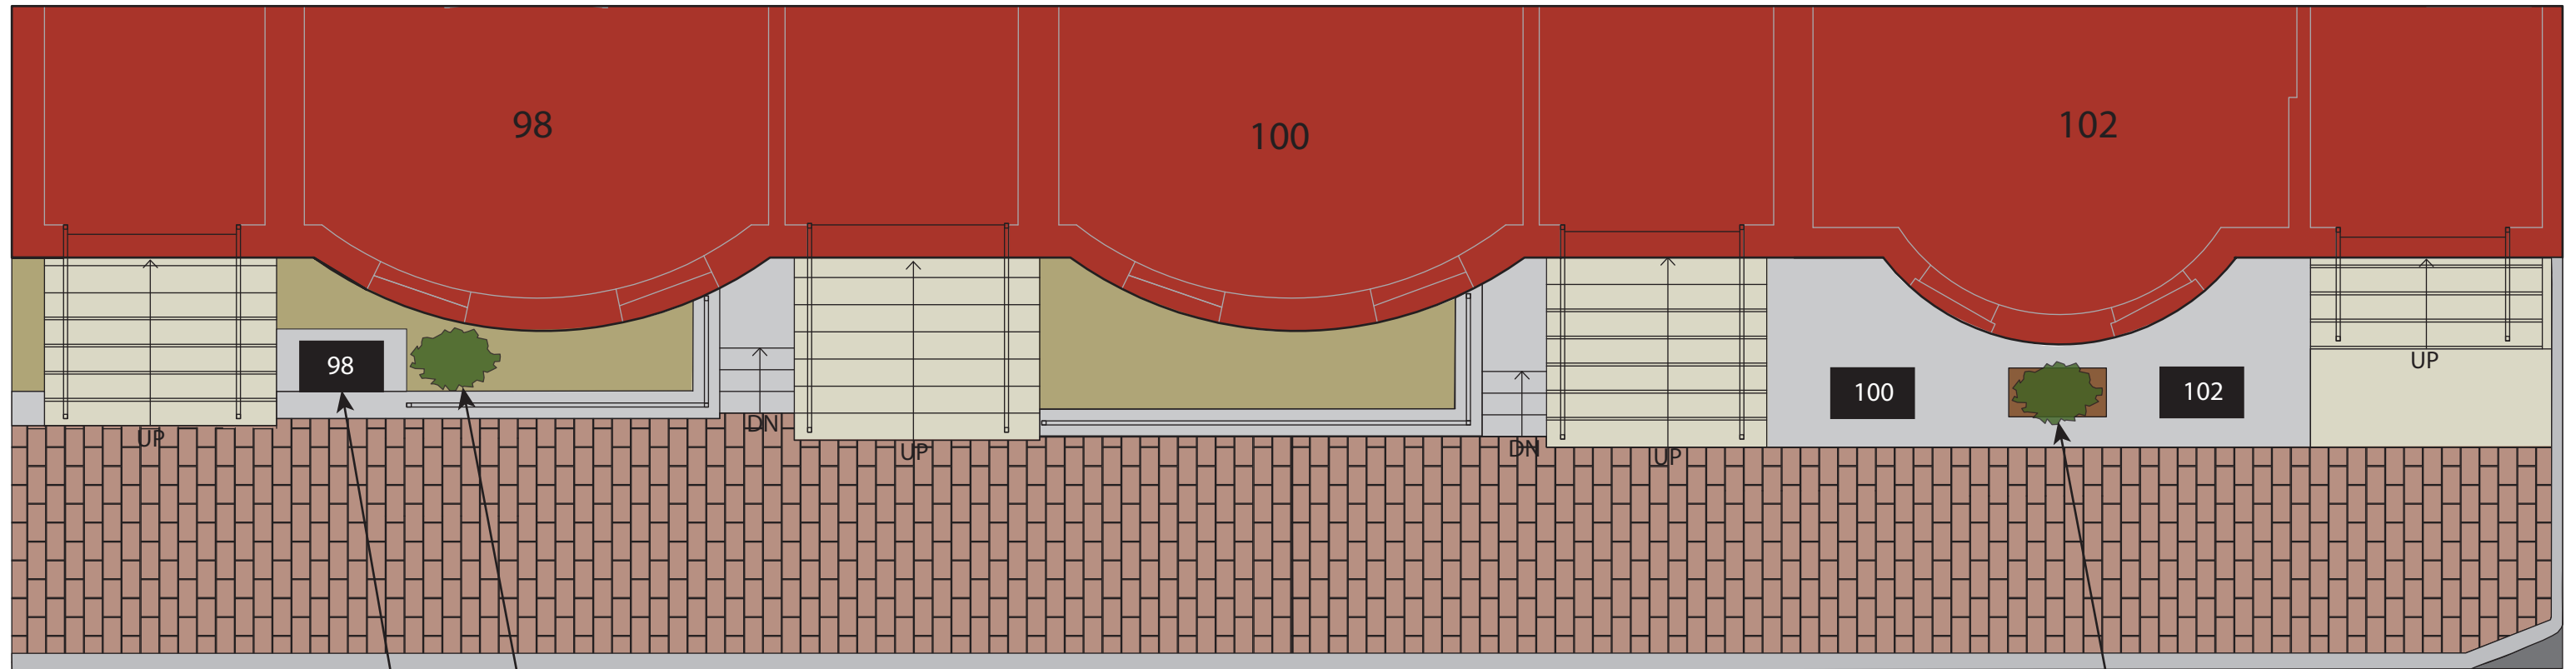

MAILBOXES AT 98, 100, 102 WEST NEWTON ST.

ADDITIONAL SHRUB

CLUSTER MAILBOX TO BE FITTED WITH
DECORATIVE UPGRADES (TYPICAL FOR 3)

ADDITIONAL SHRUB
IN NEW PLANTER
BOX

MAILBOXES AT 54, 56, 58, 60 WEST NEWTON ST.

ADDITIONAL SHRUB

ADDITIONAL SHRUB

CLUSTER MAILBOX TO BE FITTED WITH DECORATIVE UPGRADES (TYPICAL FOR 2)

MAILBOXES AT 62 & 64 RUTLAND ST.

CLUSTER MAILBOX TO BE FITTED WITH DECORATIVE UPGRADES

ADDITIONAL SHRUB