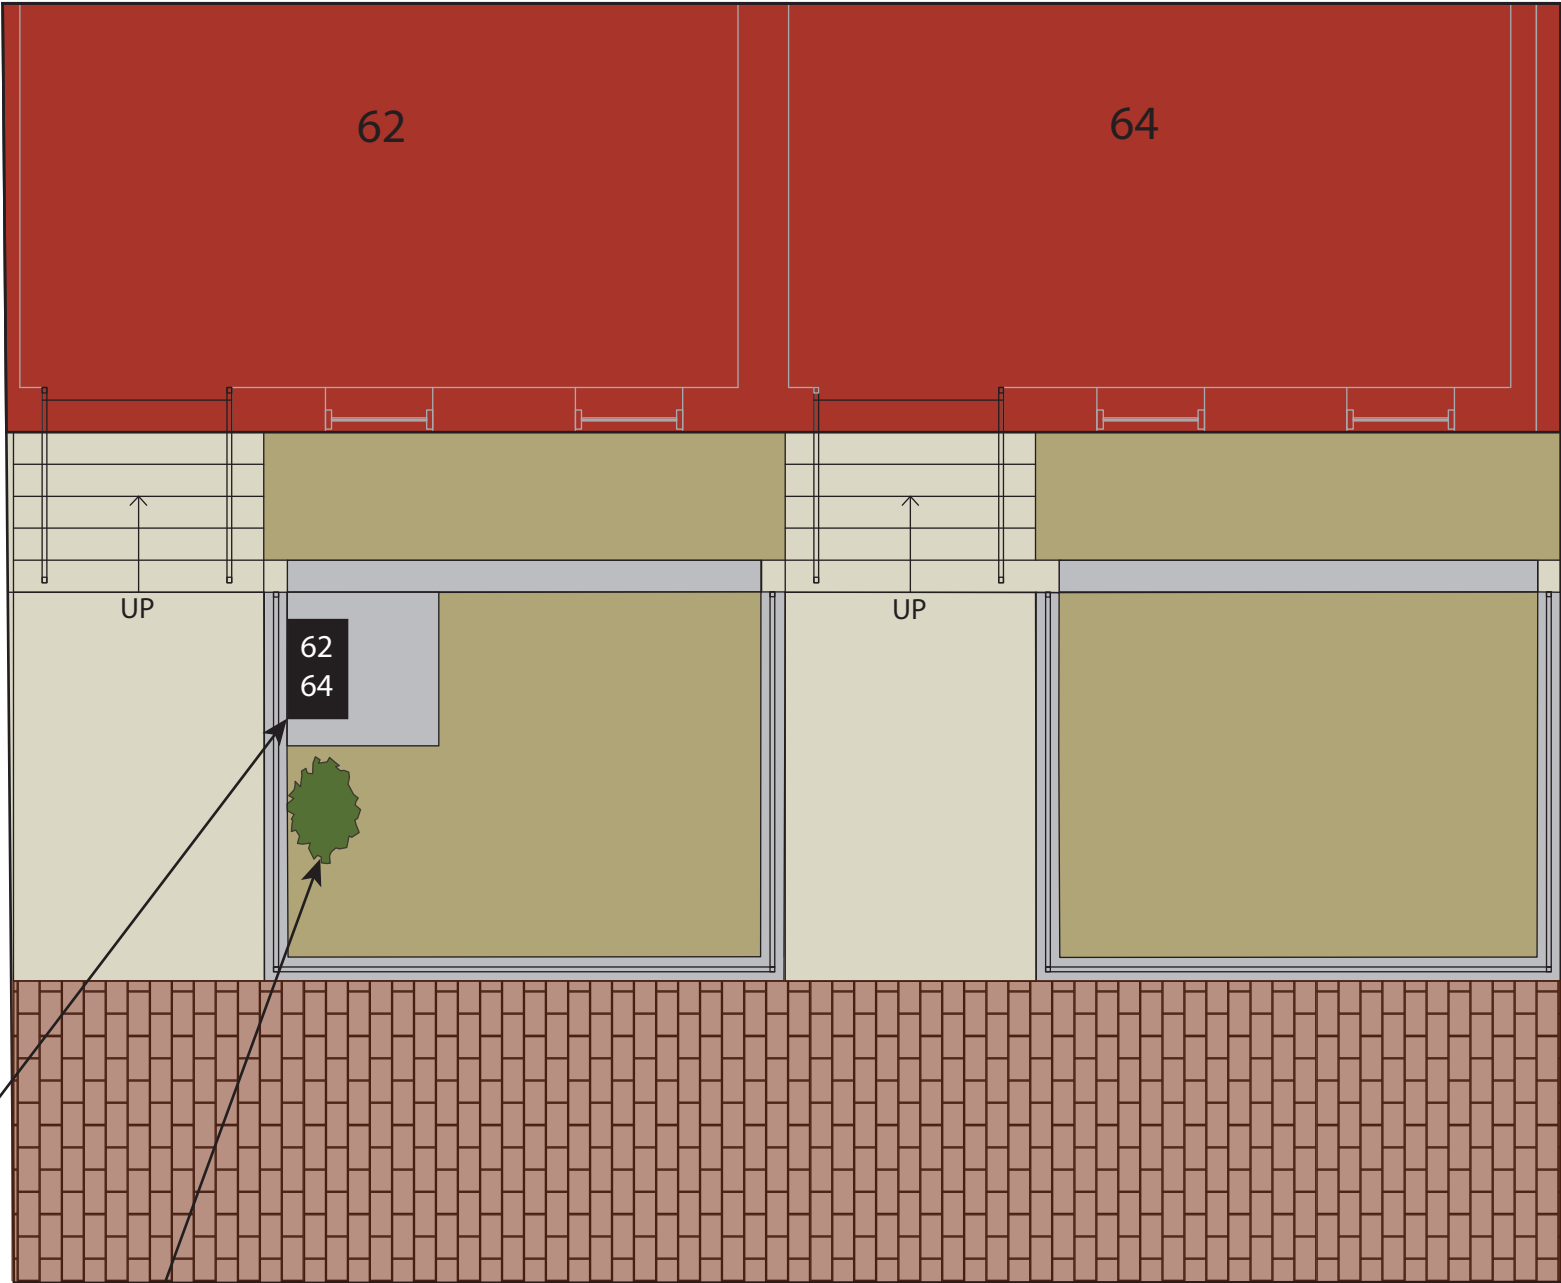

MAILBOXES AT 98, 100, 102 WEST NEWTON ST.

ADDITIONAL SHRUB

CLUSTER MAILBOX TO BE FITTED WITH
DECORATIVE UPGRADES (TYPICAL FOR 3)

ADDITIONAL SHRUB
IN NEW PLANTER
BOX

MAILBOXES AT 54, 56, 58, 60 WEST NEWTON ST.

ADDITIONAL SHRUB

ADDITIONAL SHRUB

CLUSTER MAILBOX TO BE FITTED WITH DECORATIVE UPGRADES (TYPICAL FOR 2)

MAILBOXES AT 62 & 64 RUTLAND ST.

CLUSTER MAILBOX TO BE FITTED WITH DECORATIVE UPGRADES

ADDITIONAL SHRUB