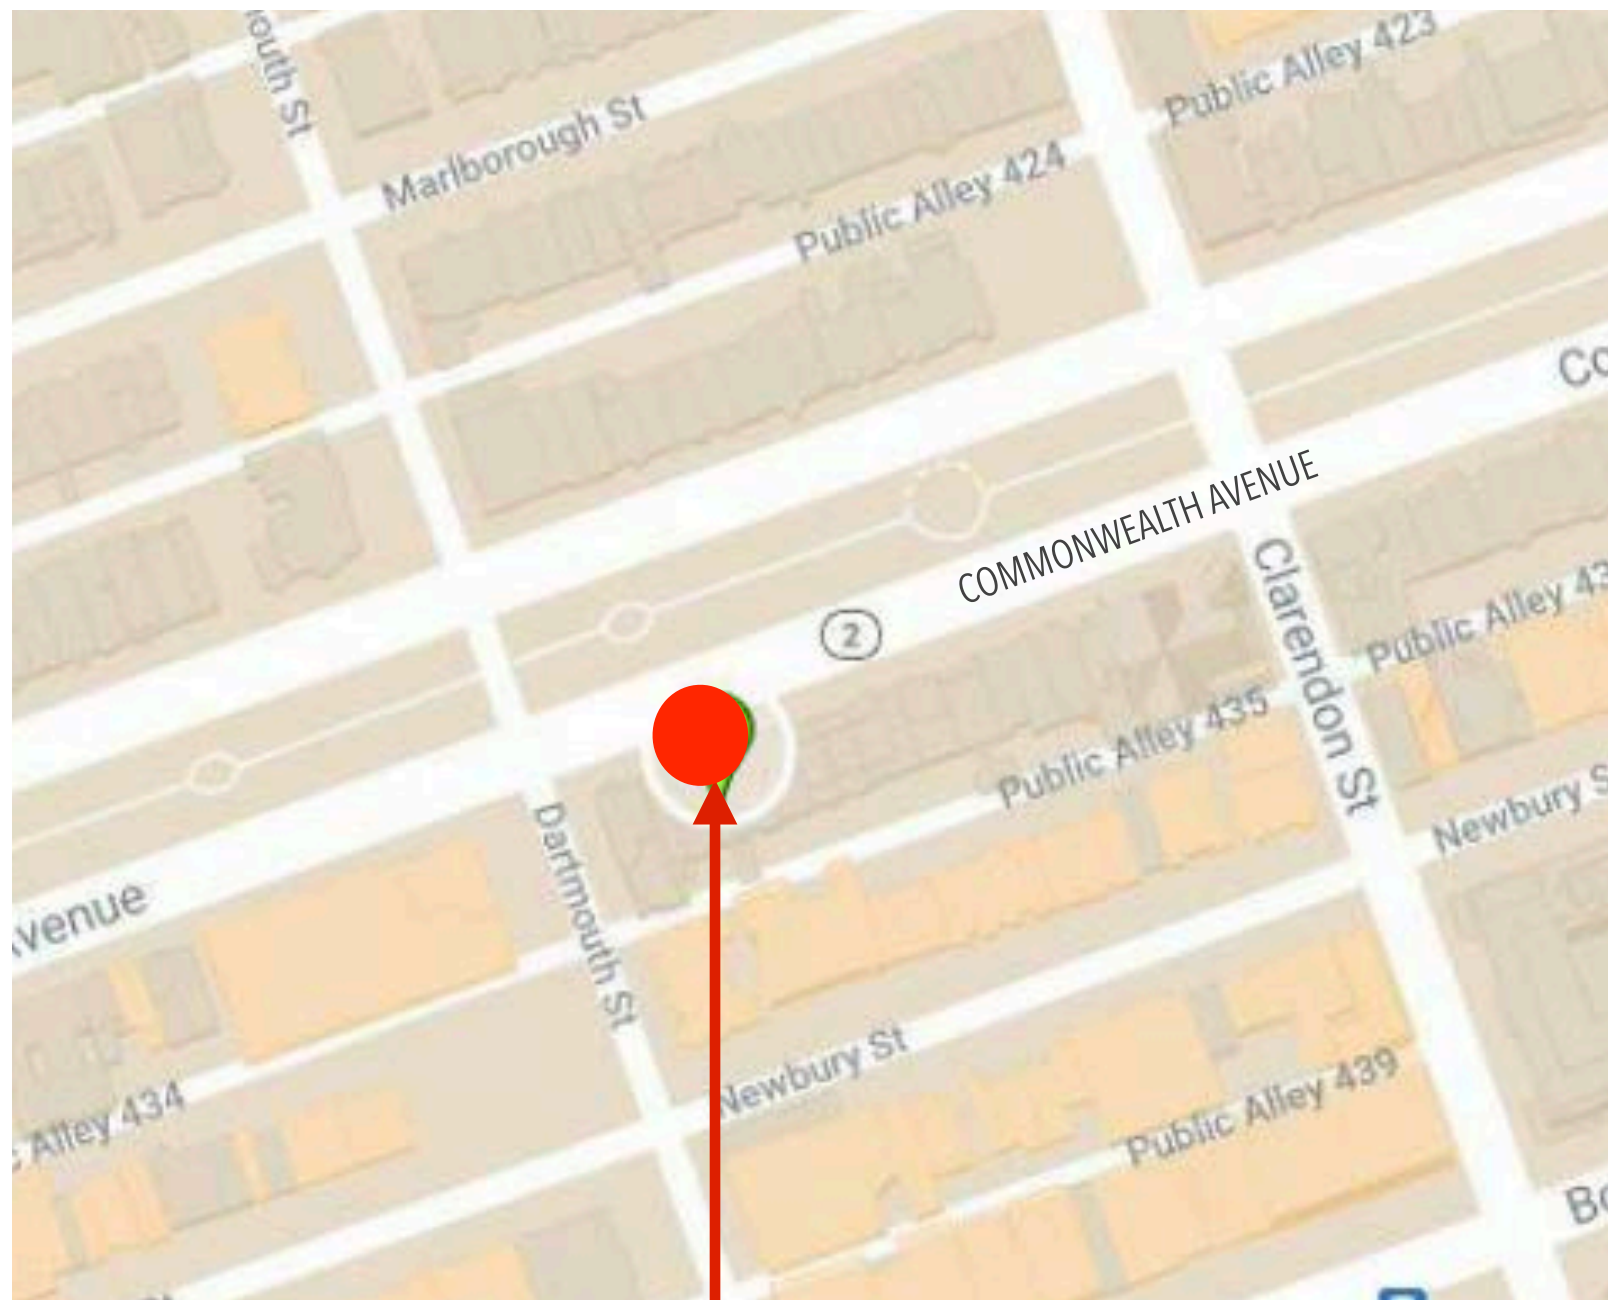

148 Commonwealth Avenue
Alley / Parking Spot: EV Charger

#148
COMMONWEALTH AVE

LOCATION MAP

A + SL
studios

Architects, inc.
NCARB, LEED_AP

PHOTO: EXISTING CONDITIONS @ ALLEY

SITE /PROPERTY INFO

148 Commonwealth Avenue Exterior EV Charger

09/10/2022

EXISTING REAR DOORWAY @ PROPOSED LOCATION

ENLARGED ELEVATION @ PROPOSED LOCATION

PRODUCT: TESLA 'ChargePoint' EV CHARGER