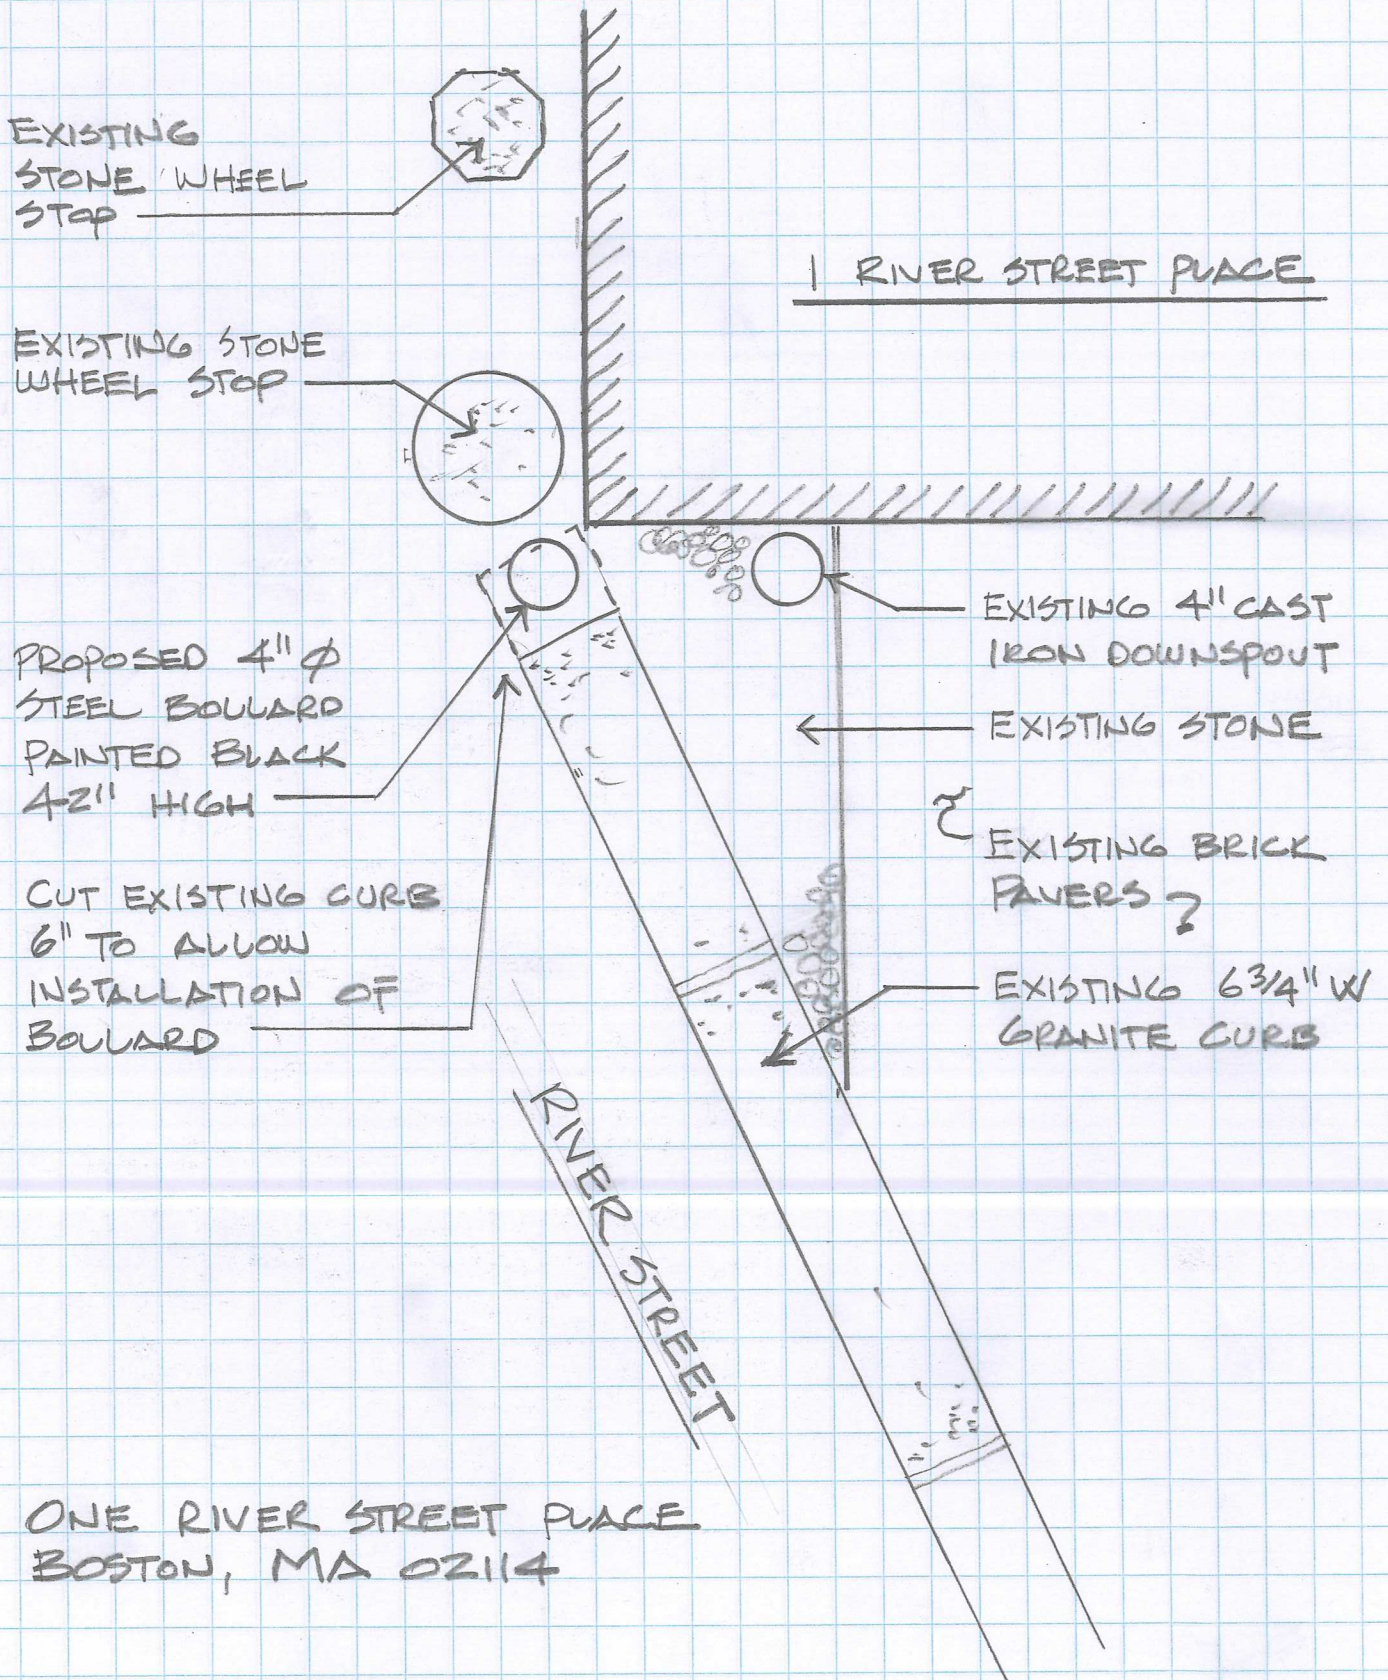

1 River Street Place View of Front Elevation

1 River Street Place
Looking Towards Mt. Vernon Square

1 River Street Place
View Towards Mt. Vernon Street

1 River Street Place View of Corner

PROPOSED BOUVARD PLAN
1" = 1'-0"

1 River Street View of Corner