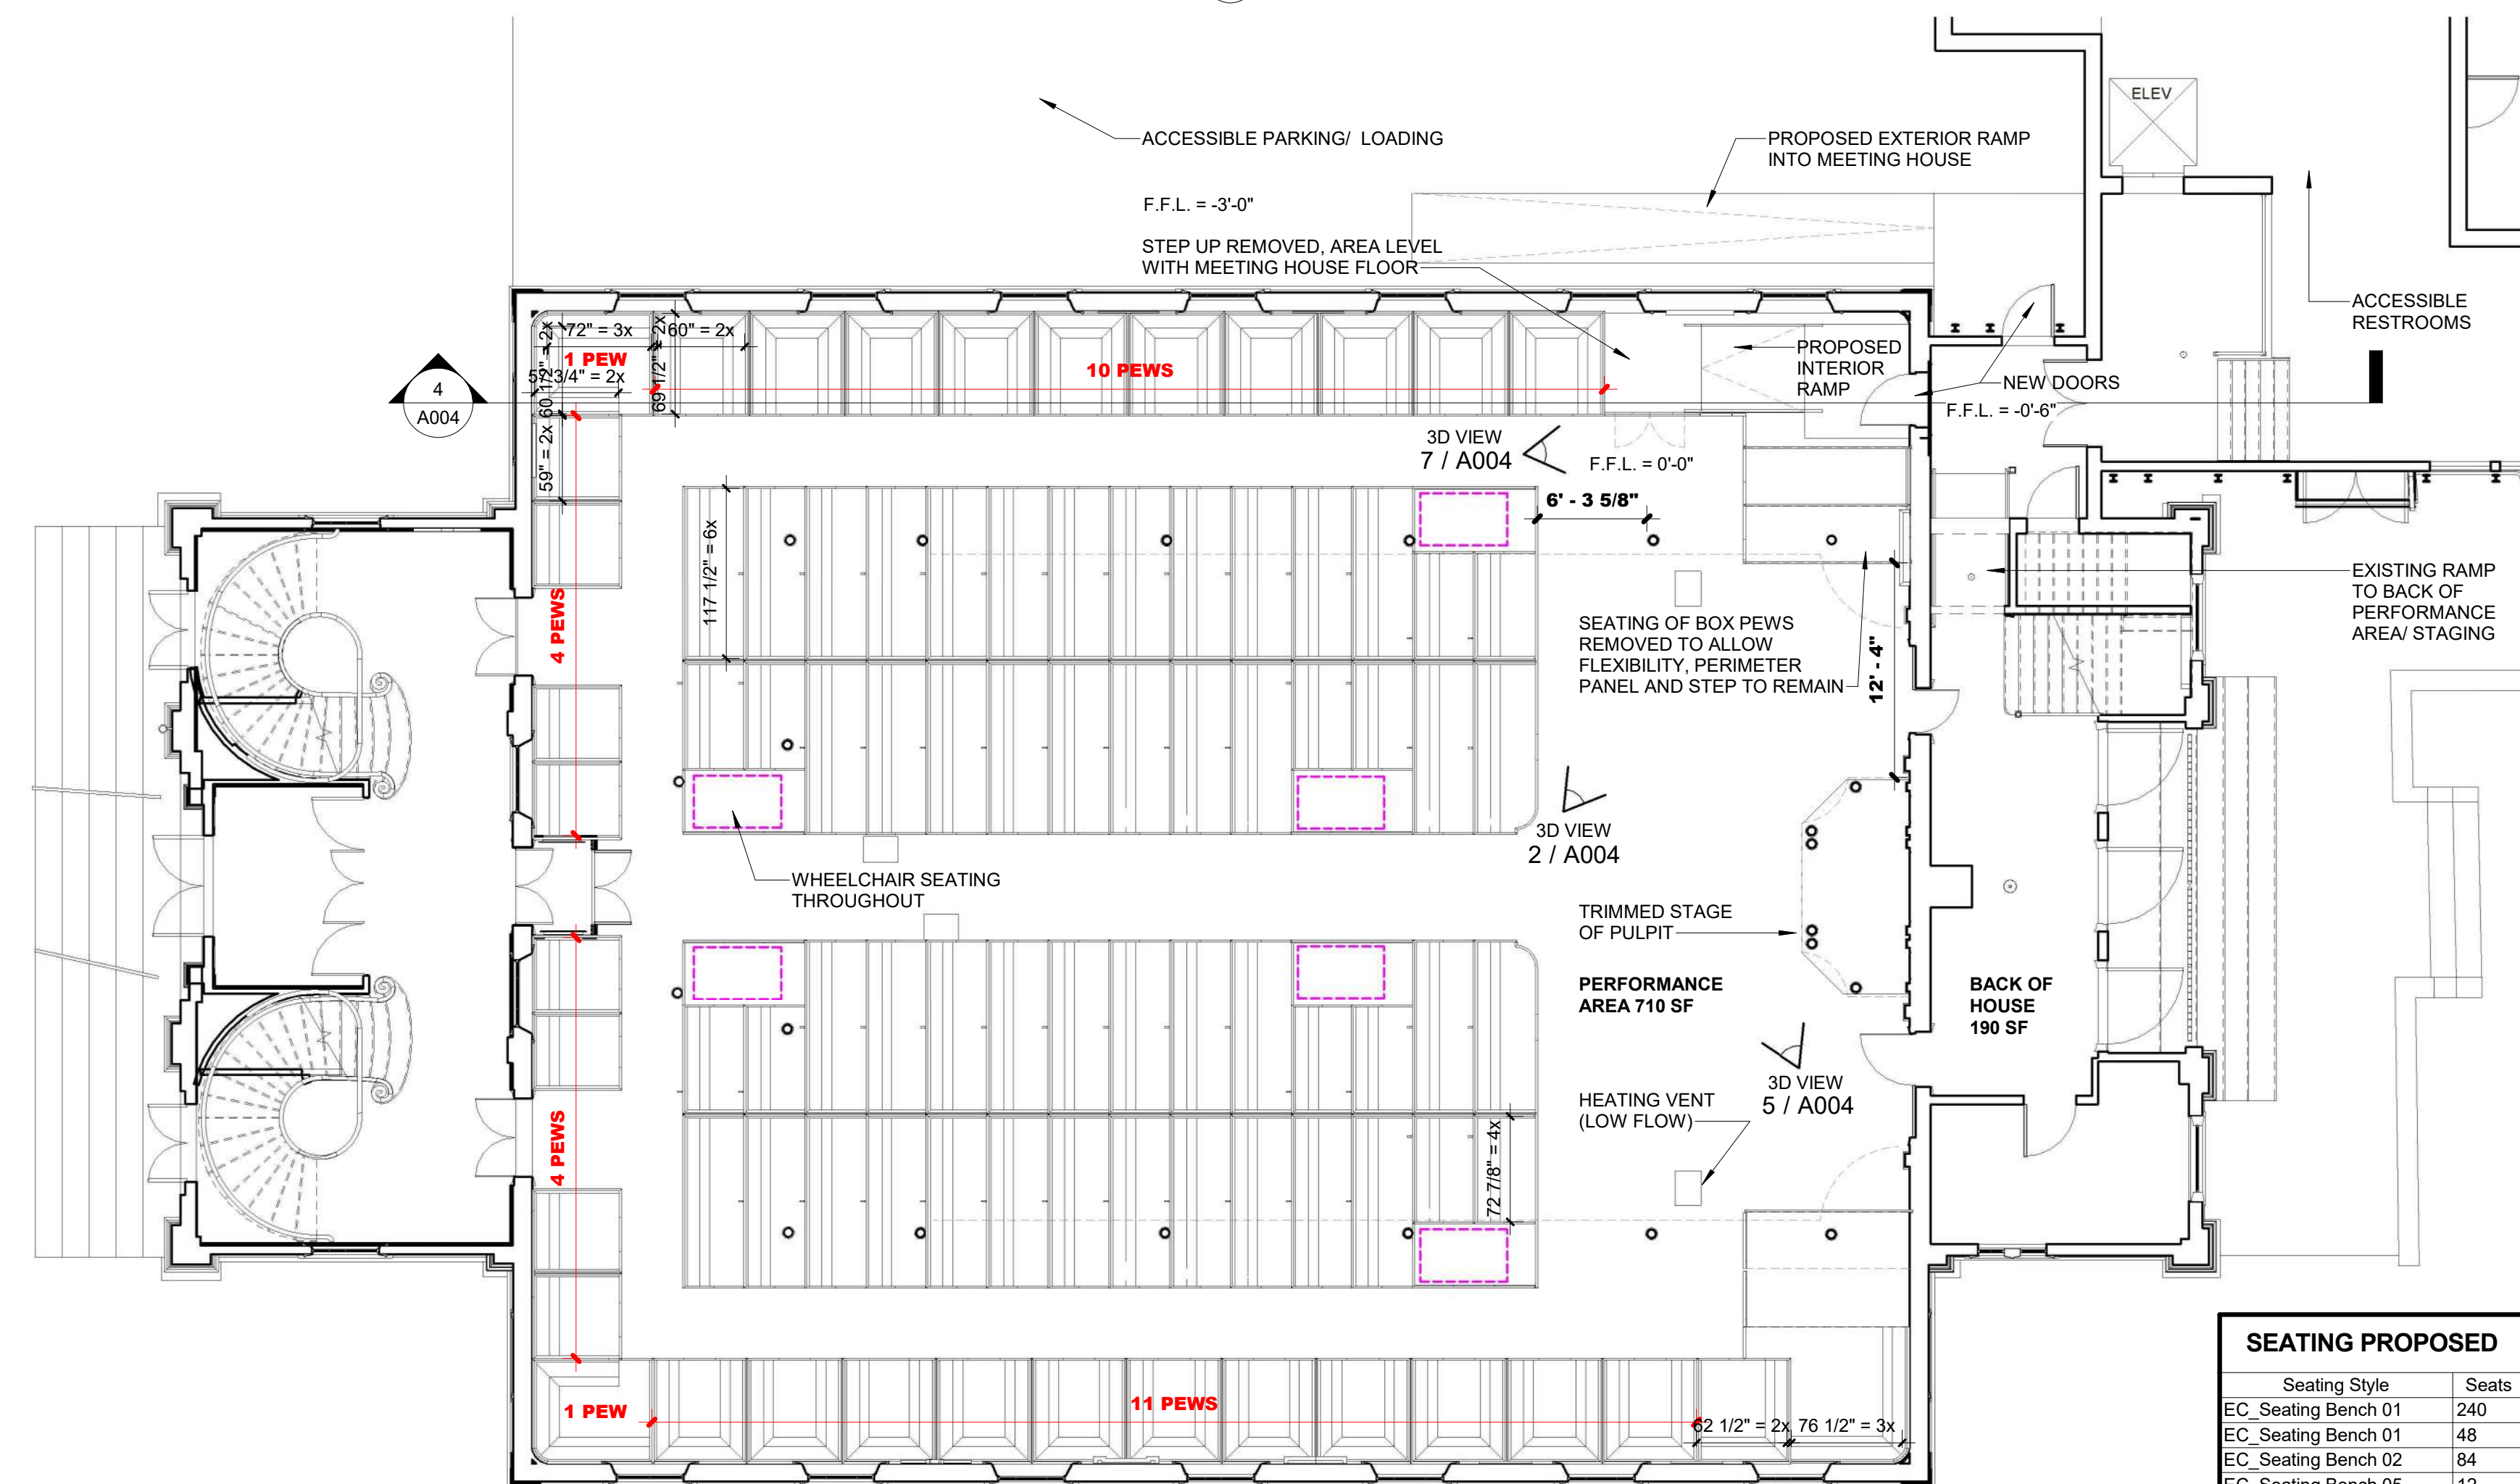

**A002**

Scale 1" = 20'-0"

1 Site  
1" = 20'-0"

3 Interior East Elevation - Existing  
1/8" = 1'-0"

2 North Elevation - Existing  
1/8" = 1'-0"

1 First Floor - Existing  
1/8" = 1'-0"

SEATING EXISTING	
Seating Style	Seats
EC Seating Bench 01	348
EC Seating Bench 02	88
EC Seating Bench 05	24
EC Seating Bench 06	16
EC Seating Bench 07	14
EC Seating Bench 08	20
EC Seating Bench 09	4
EC Seating Bench 10	6
EC Seating Bench 11	12
First Floor: 105	532

# A003

Scale 1/8" = 1'-0"

1 Photo Interior Pews  
1/2" = 1'-0"

2 3D Front Looking North  
1/8" = 1'-0"

3 Interior East Wall  
1/8" = 1'-0"

4 Interior North Section Ramp  
1/8" = 1'-0"

5 3D Front Looking East  
1/8" = 1'-0"

6 Photo Plaque  
1/2" = 1'-0"

7 3D Proposed Ramp  
1/8" = 1'-0"

8 FIRST FLOOR - Proposed  
1/8" = 1'-0"

**SEATING PROPOSED**

Seating Style	Seats
EC Seating Bench 01	240
EC Seating Bench 01	48
EC Seating Bench 02	84
EC Seating Bench 05	12
EC Seating Bench 06	16
EC Seating Bench 07	14
EC Seating Bench 09	2
EC Seating Bench 10	3
EC Seating Bench 11	12
EC Seating Bench Panel 2	0
First Floor: 90	431

WHEELCHAIR ACCESSIBLE SEATING = 6x  
TOTAL 437 SEATS

**FIRST CHURCH OF ROXBURY**

10 Putnam St  
Roxbury, MA

JULY 5, 2021

No.	Description	Date

**PROPOSED WORK**

**A004**

Scale As indicated