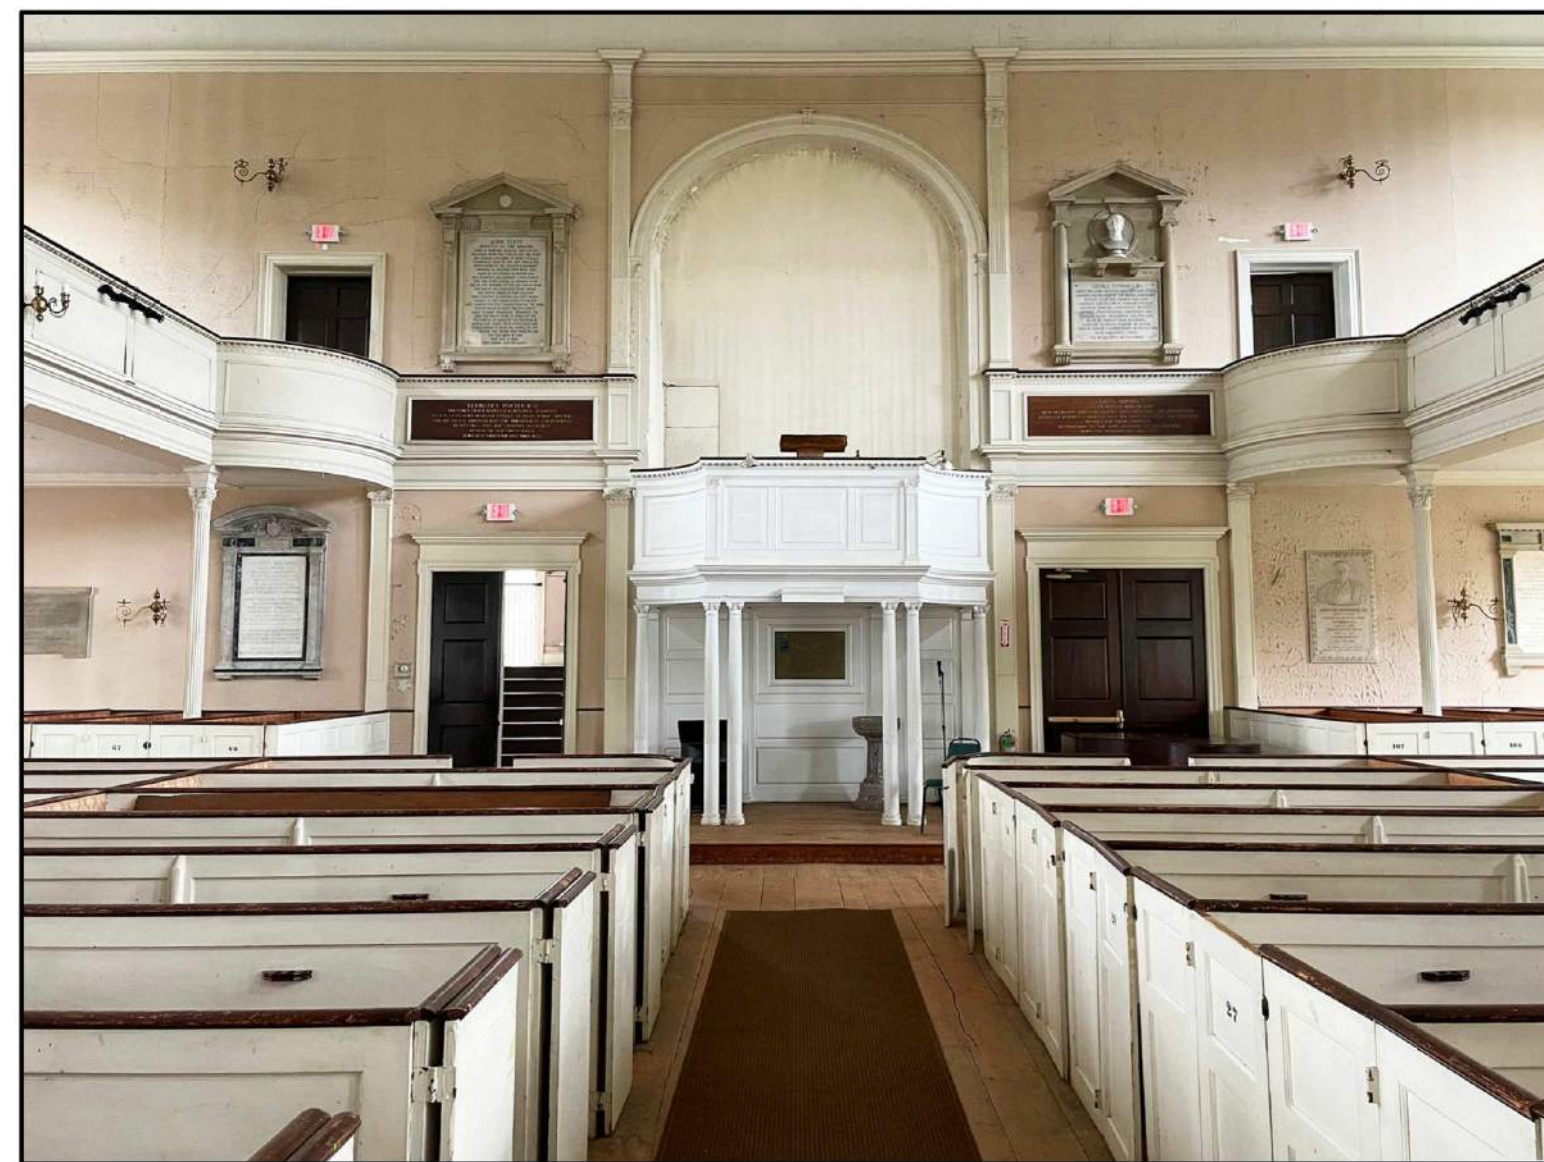

## FIRST CHURCH OF ROXBURY

10 Putnam St  
Roxbury, MA

JULY 5, 2021

No.	Description	Date

2 Photo FrontPerformance  
1/2" = 1'-0"

3 Photo ExteriorRamp  
1/2" = 1'-0"

COVER