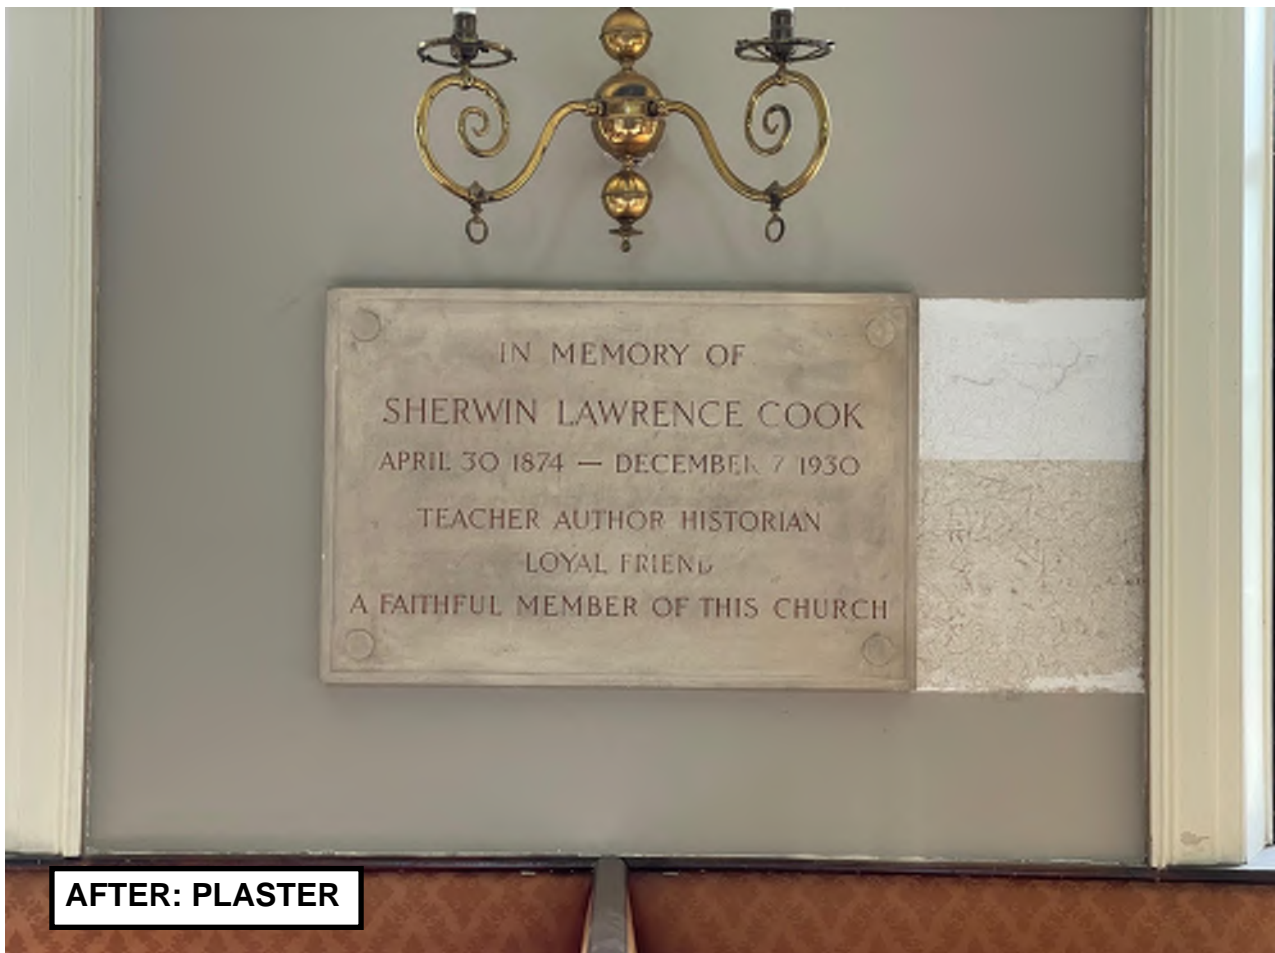

# A001

Scale 1/2" = 1'-0"

**Boston Landmarks Commission Meeting**  
**Existing Conditions**

**BEFORE: PEW UPHOLSTRY**

**AFTER: PEW UPHOLSTRY**

1807 1875

GEORGE PUTNAM D.D.  
GREAT PREACHER DEVOTED MINISTER GOOD CITIZEN  
HONORED AND BELoved BY THE WHOLE COMMUNITY  
SETTLED OVER THIS CHURCH 1830 1878  
OVERSEER AND FELLOW OF HARVARD COLLEGE  
PRESIDENT ROXBURY LATIN SCHOOL TRUSTEE  
MEMBER CONSTITUTIONAL CONVENTION AND  
GENERAL COURT PRESIDENTIAL ELECTOR 1864  
CLEAR IN THOUGHT WISE IN COUNSEL  
FLOQUENT IN SPEECH FERVENT IN APPEAL  
LARGE BY NATURE COMPREHENSIVE BY REFLECTION  
RARE AND SUBTLE GENIUS  
HIS WORD WAS WITH POWER