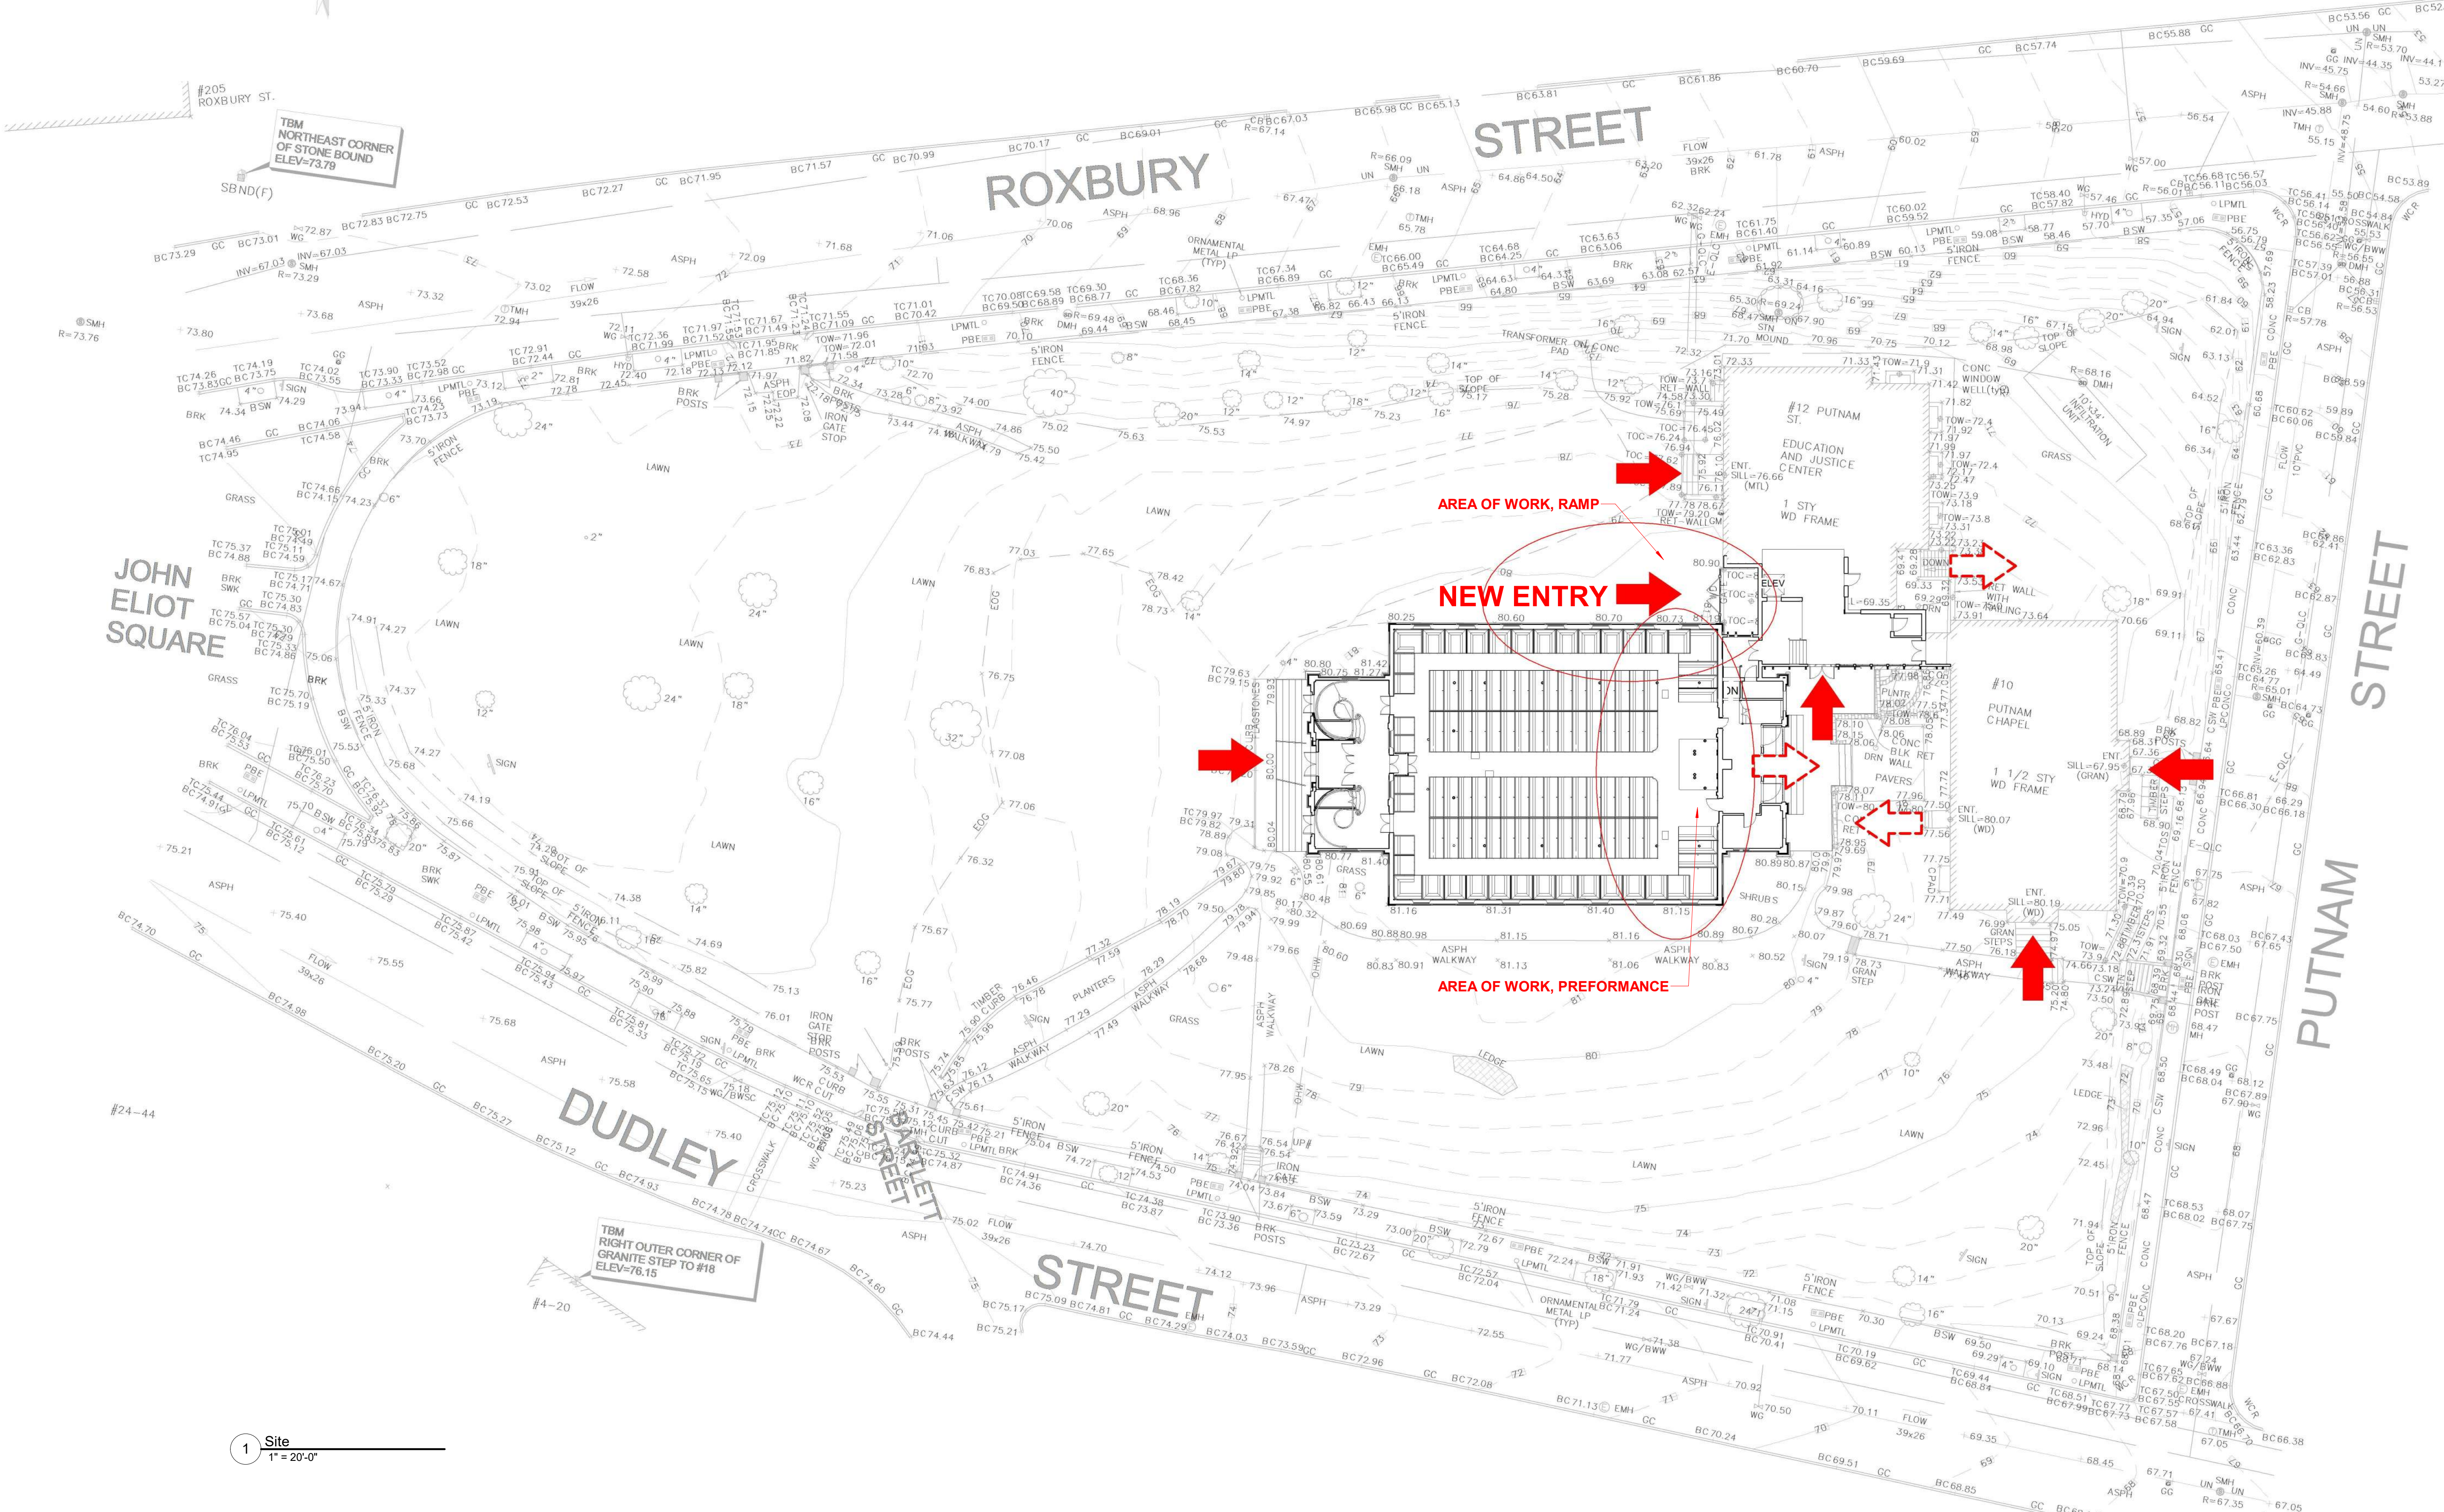

**ACCESS KEY**

**ENTER / EXIT** 

**EMERGENCY EGRESS** 

**FIRST CHURCH OF ROXBURY**

10 Putnam St  
Roxbury, MA

JULY 5, 2021

No.	Description	Date

**SITE ACCESS + AREA OF WORK**