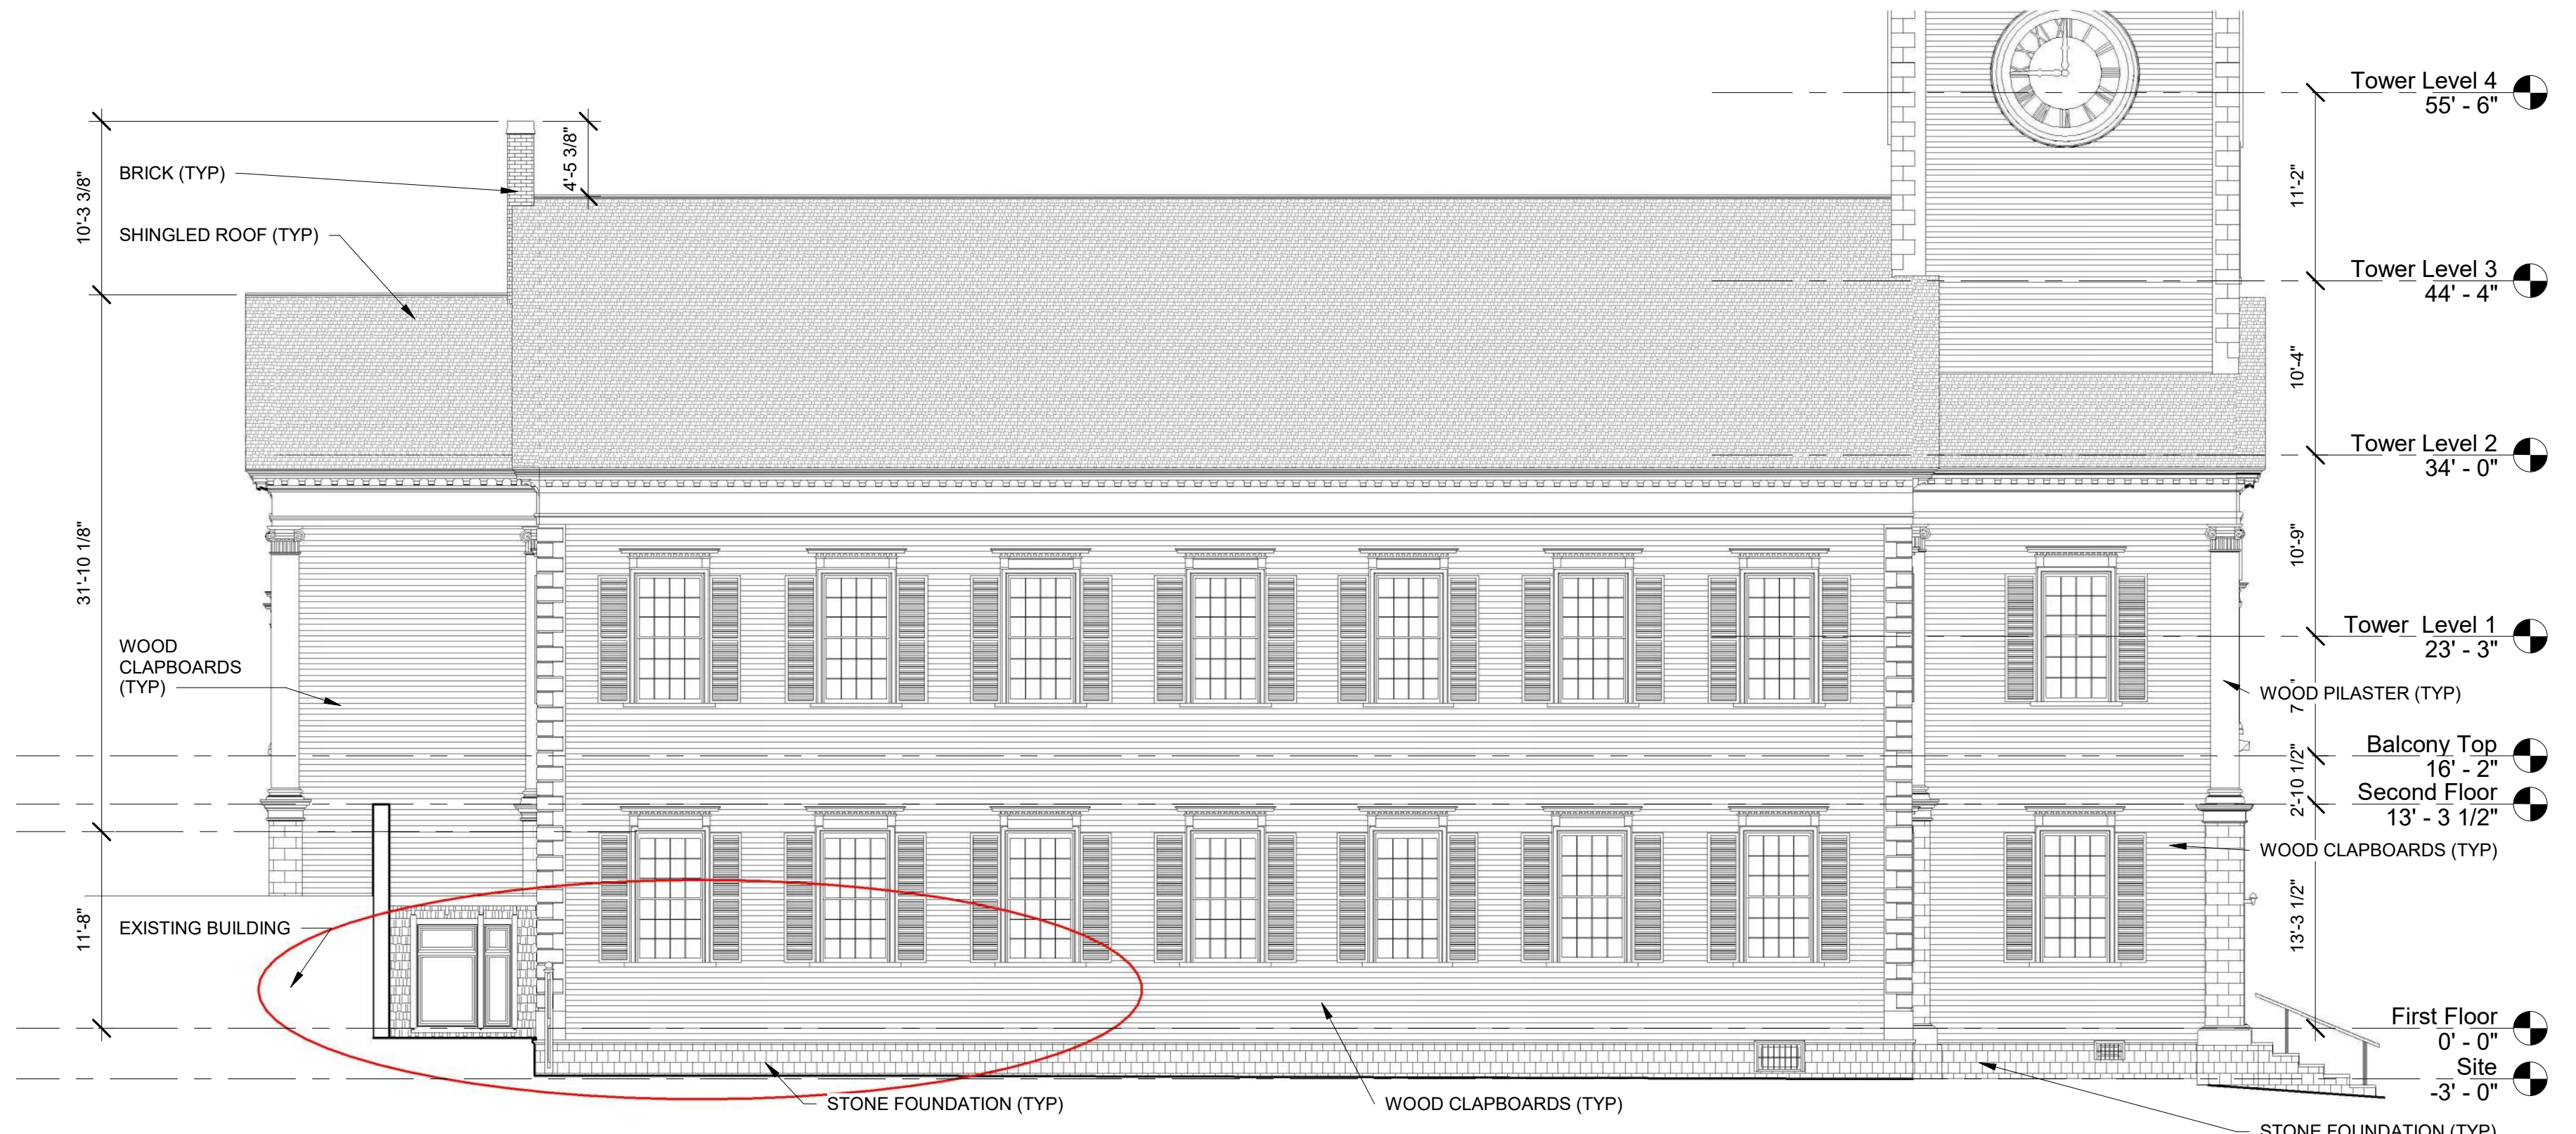

**ACCESS KEY**

**ENTER / EXIT** 

**EMERGENCY EGRESS** 

**FIRST CHURCH OF ROXBURY**

10 Putnam St  
Roxbury, MA

JULY 5, 2021

No.	Description	Date

**SITE ACCESS + AREA OF WORK**

**A002**

Scale 1" = 20'-0"

1 Site  
1" = 20'-0"

3 Interior East Elevation - Existing  
1/8" = 1'-0"

2 North Elevation - Existing  
1/8" = 1'-0"

1 First Floor - Existing  
1/8" = 1'-0"

SEATING EXISTING	
Seating Style	Seats
EC Seating Bench 01	348
EC Seating Bench 02	88
EC Seating Bench 05	24
EC Seating Bench 06	16
EC Seating Bench 07	14
EC Seating Bench 08	20
EC Seating Bench 09	4
EC Seating Bench 10	6
EC Seating Bench 11	12
First Floor: 105	532