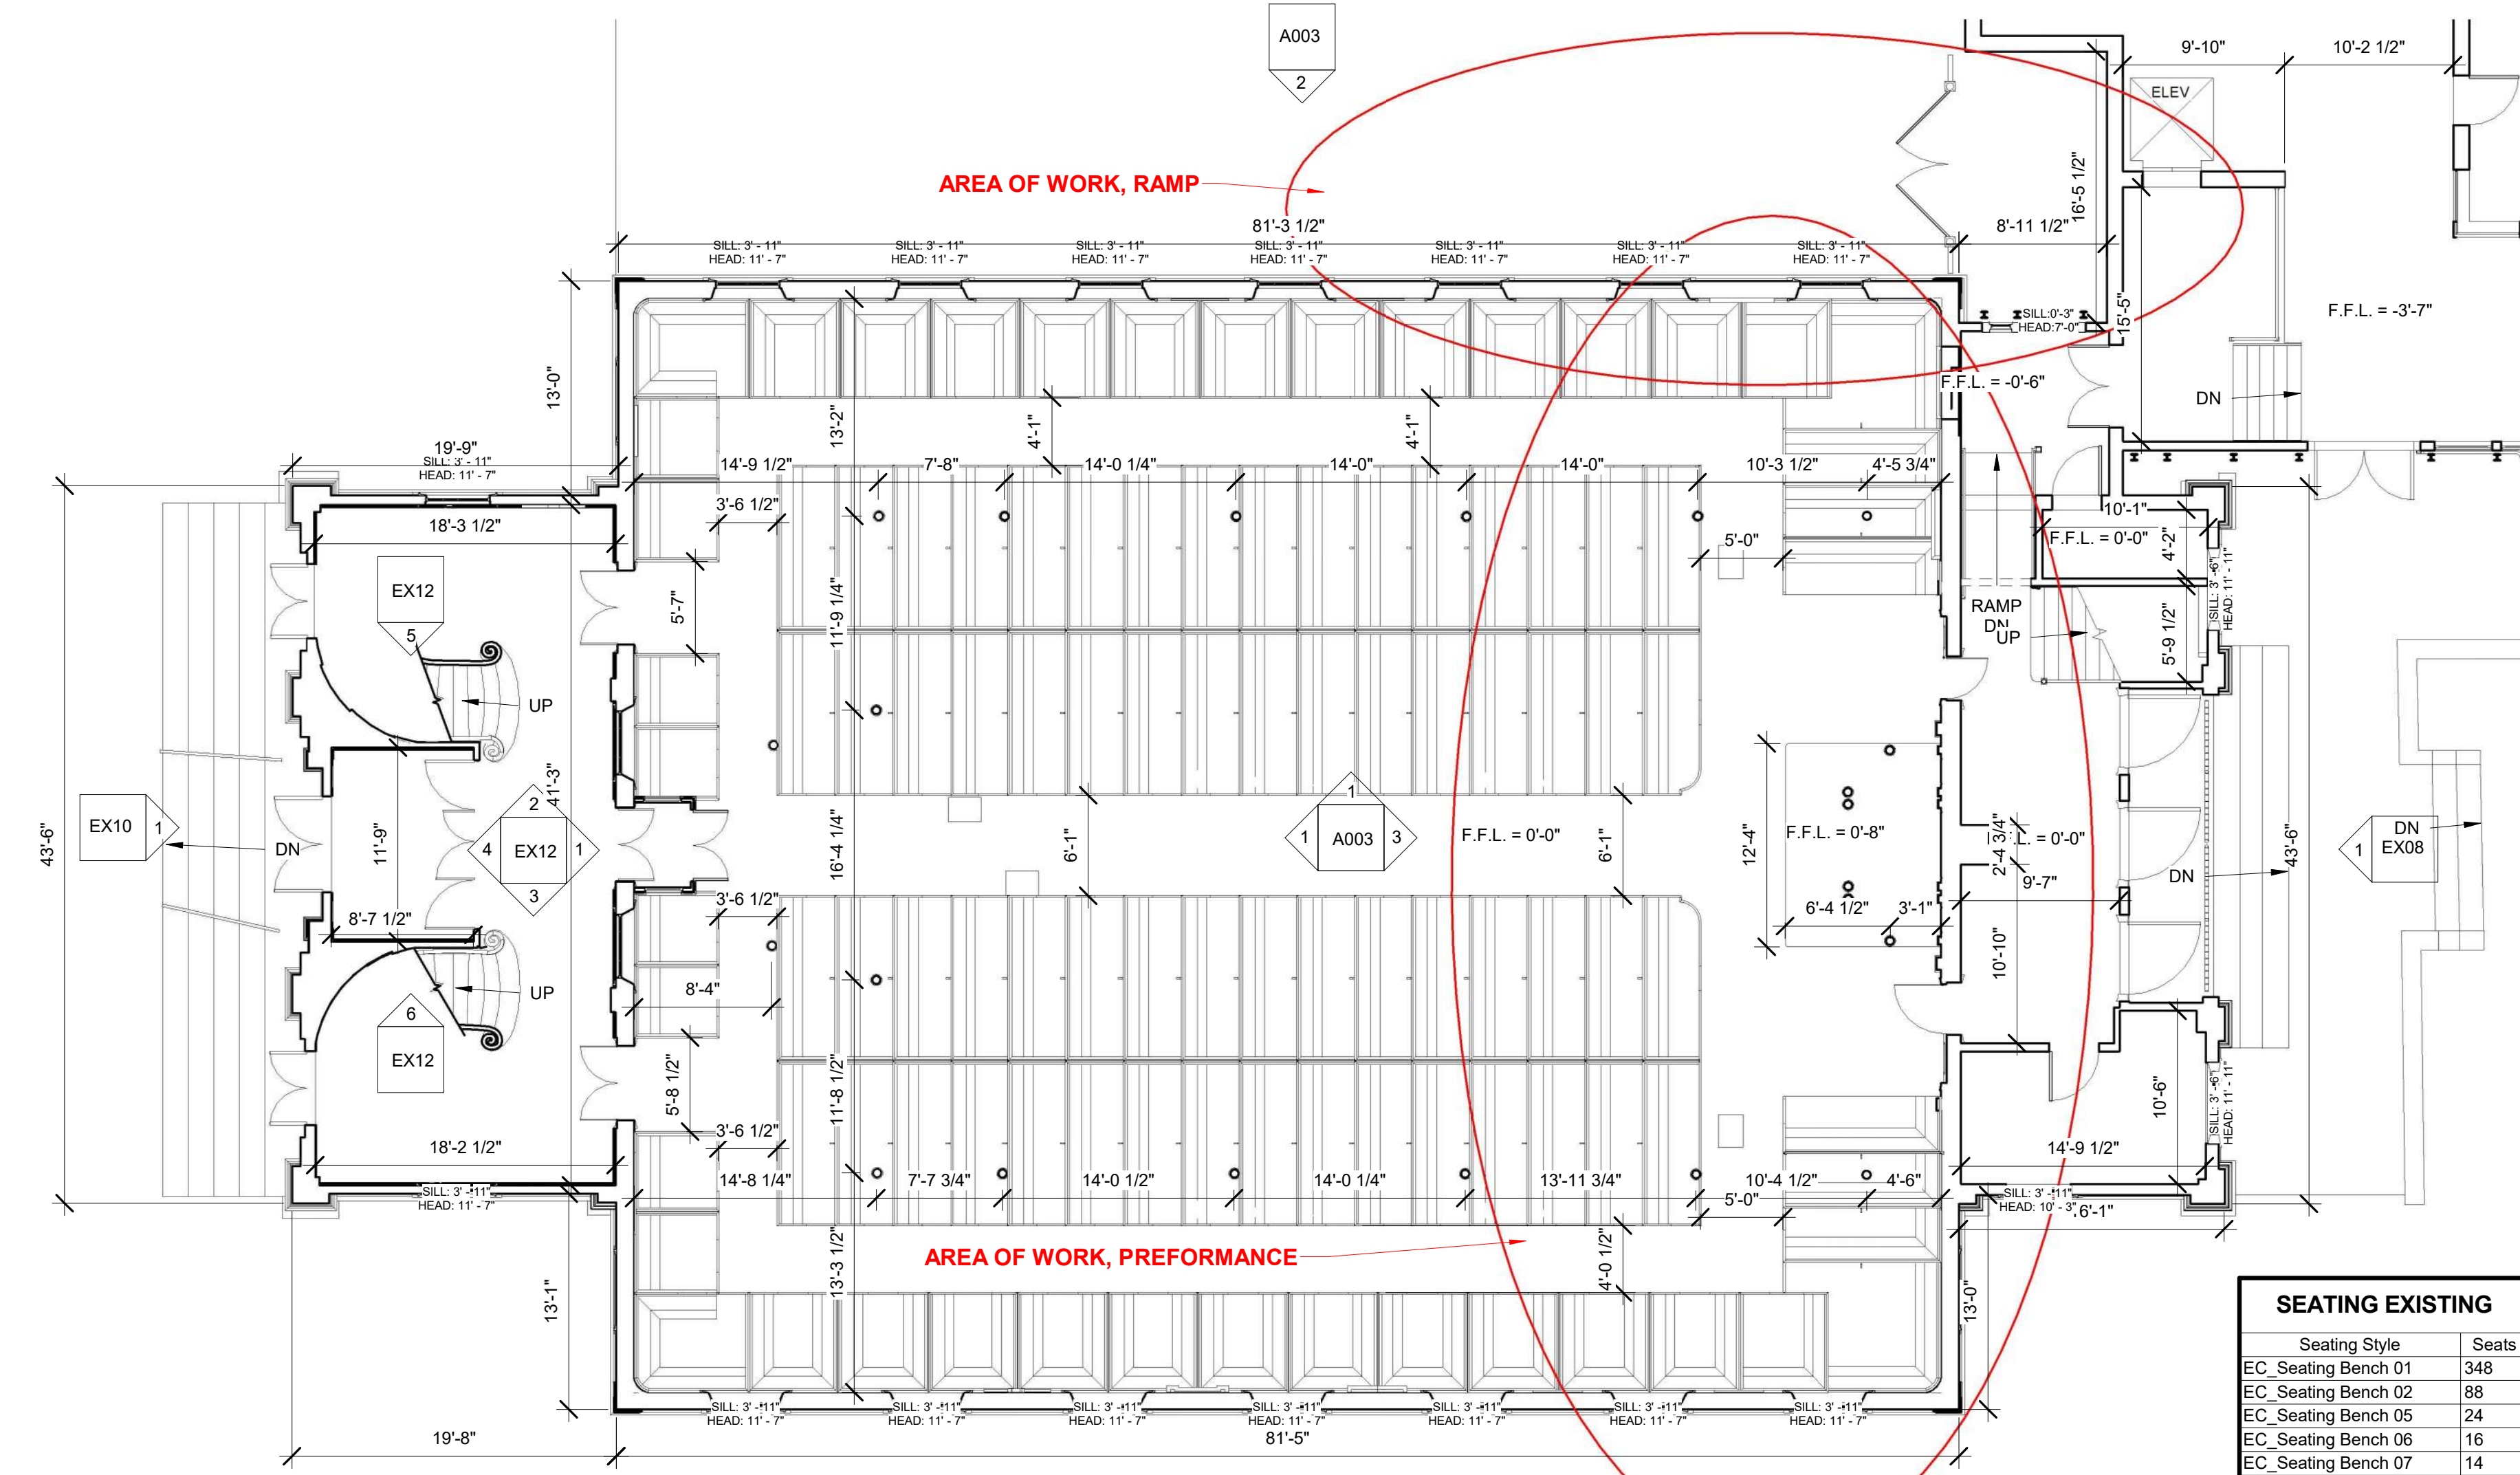

**A002**

Scale 1" = 20'-0"

1 Site  
1" = 20'-0"

3 Interior East Elevation - Existing  
1/8" = 1'-0"

2 North Elevation - Existing  
1/8" = 1'-0"

1 First Floor - Existing  
1/8" = 1'-0"

SEATING EXISTING	
Seating Style	Seats
EC Seating Bench 01	348
EC Seating Bench 02	88
EC Seating Bench 05	24
EC Seating Bench 06	16
EC Seating Bench 07	14
EC Seating Bench 08	20
EC Seating Bench 09	4
EC Seating Bench 10	6
EC Seating Bench 11	12
First Floor: 105	532