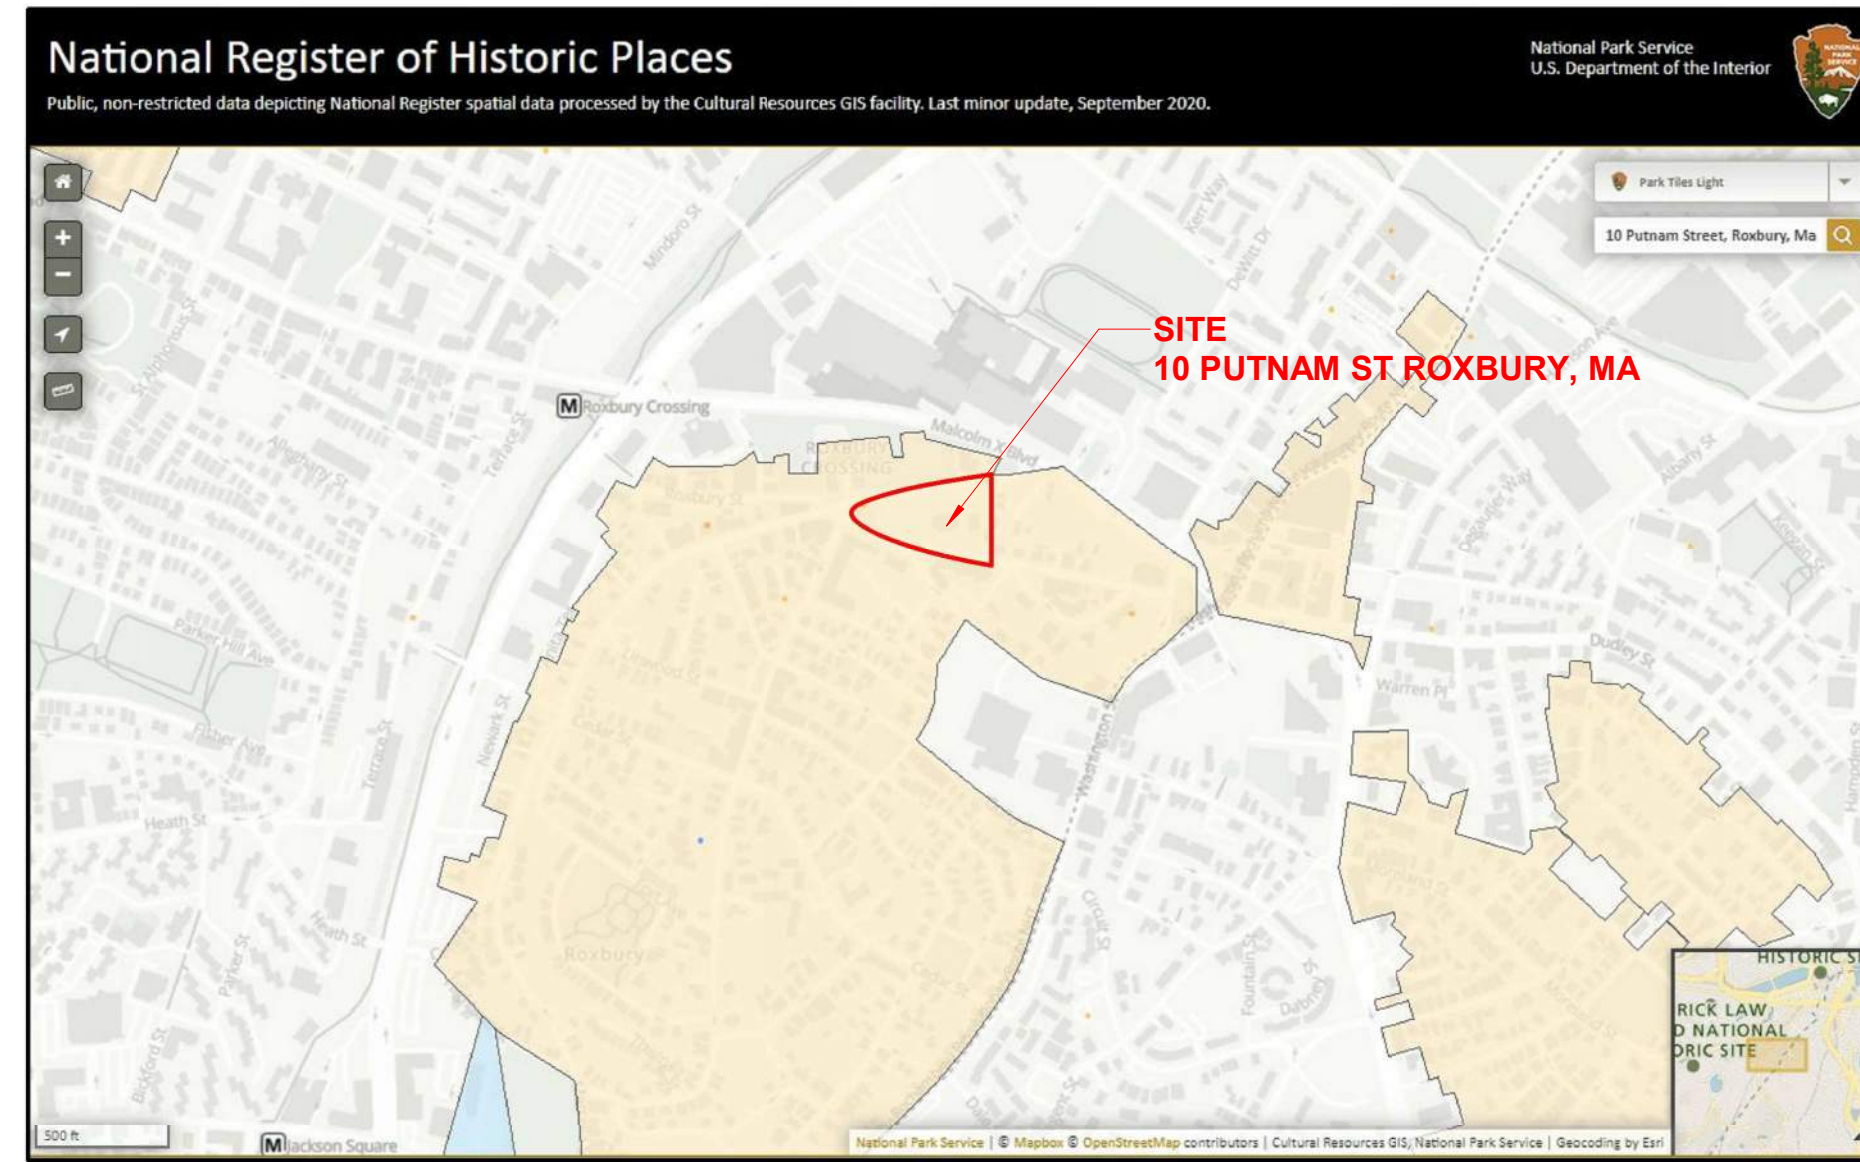

# FIRST CHURCH ROXBURY MEETINGHOUSE ACCESSIBILITY UPGRADES

Boston Landmarks Commission Meeting

September 28, 2021

**FIRST CHURCH OF ROXBURY**

# MEETINGHOUSE ACCESSIBILITY UPGRADES

1 Key Map  
1/2" = 1'-0"