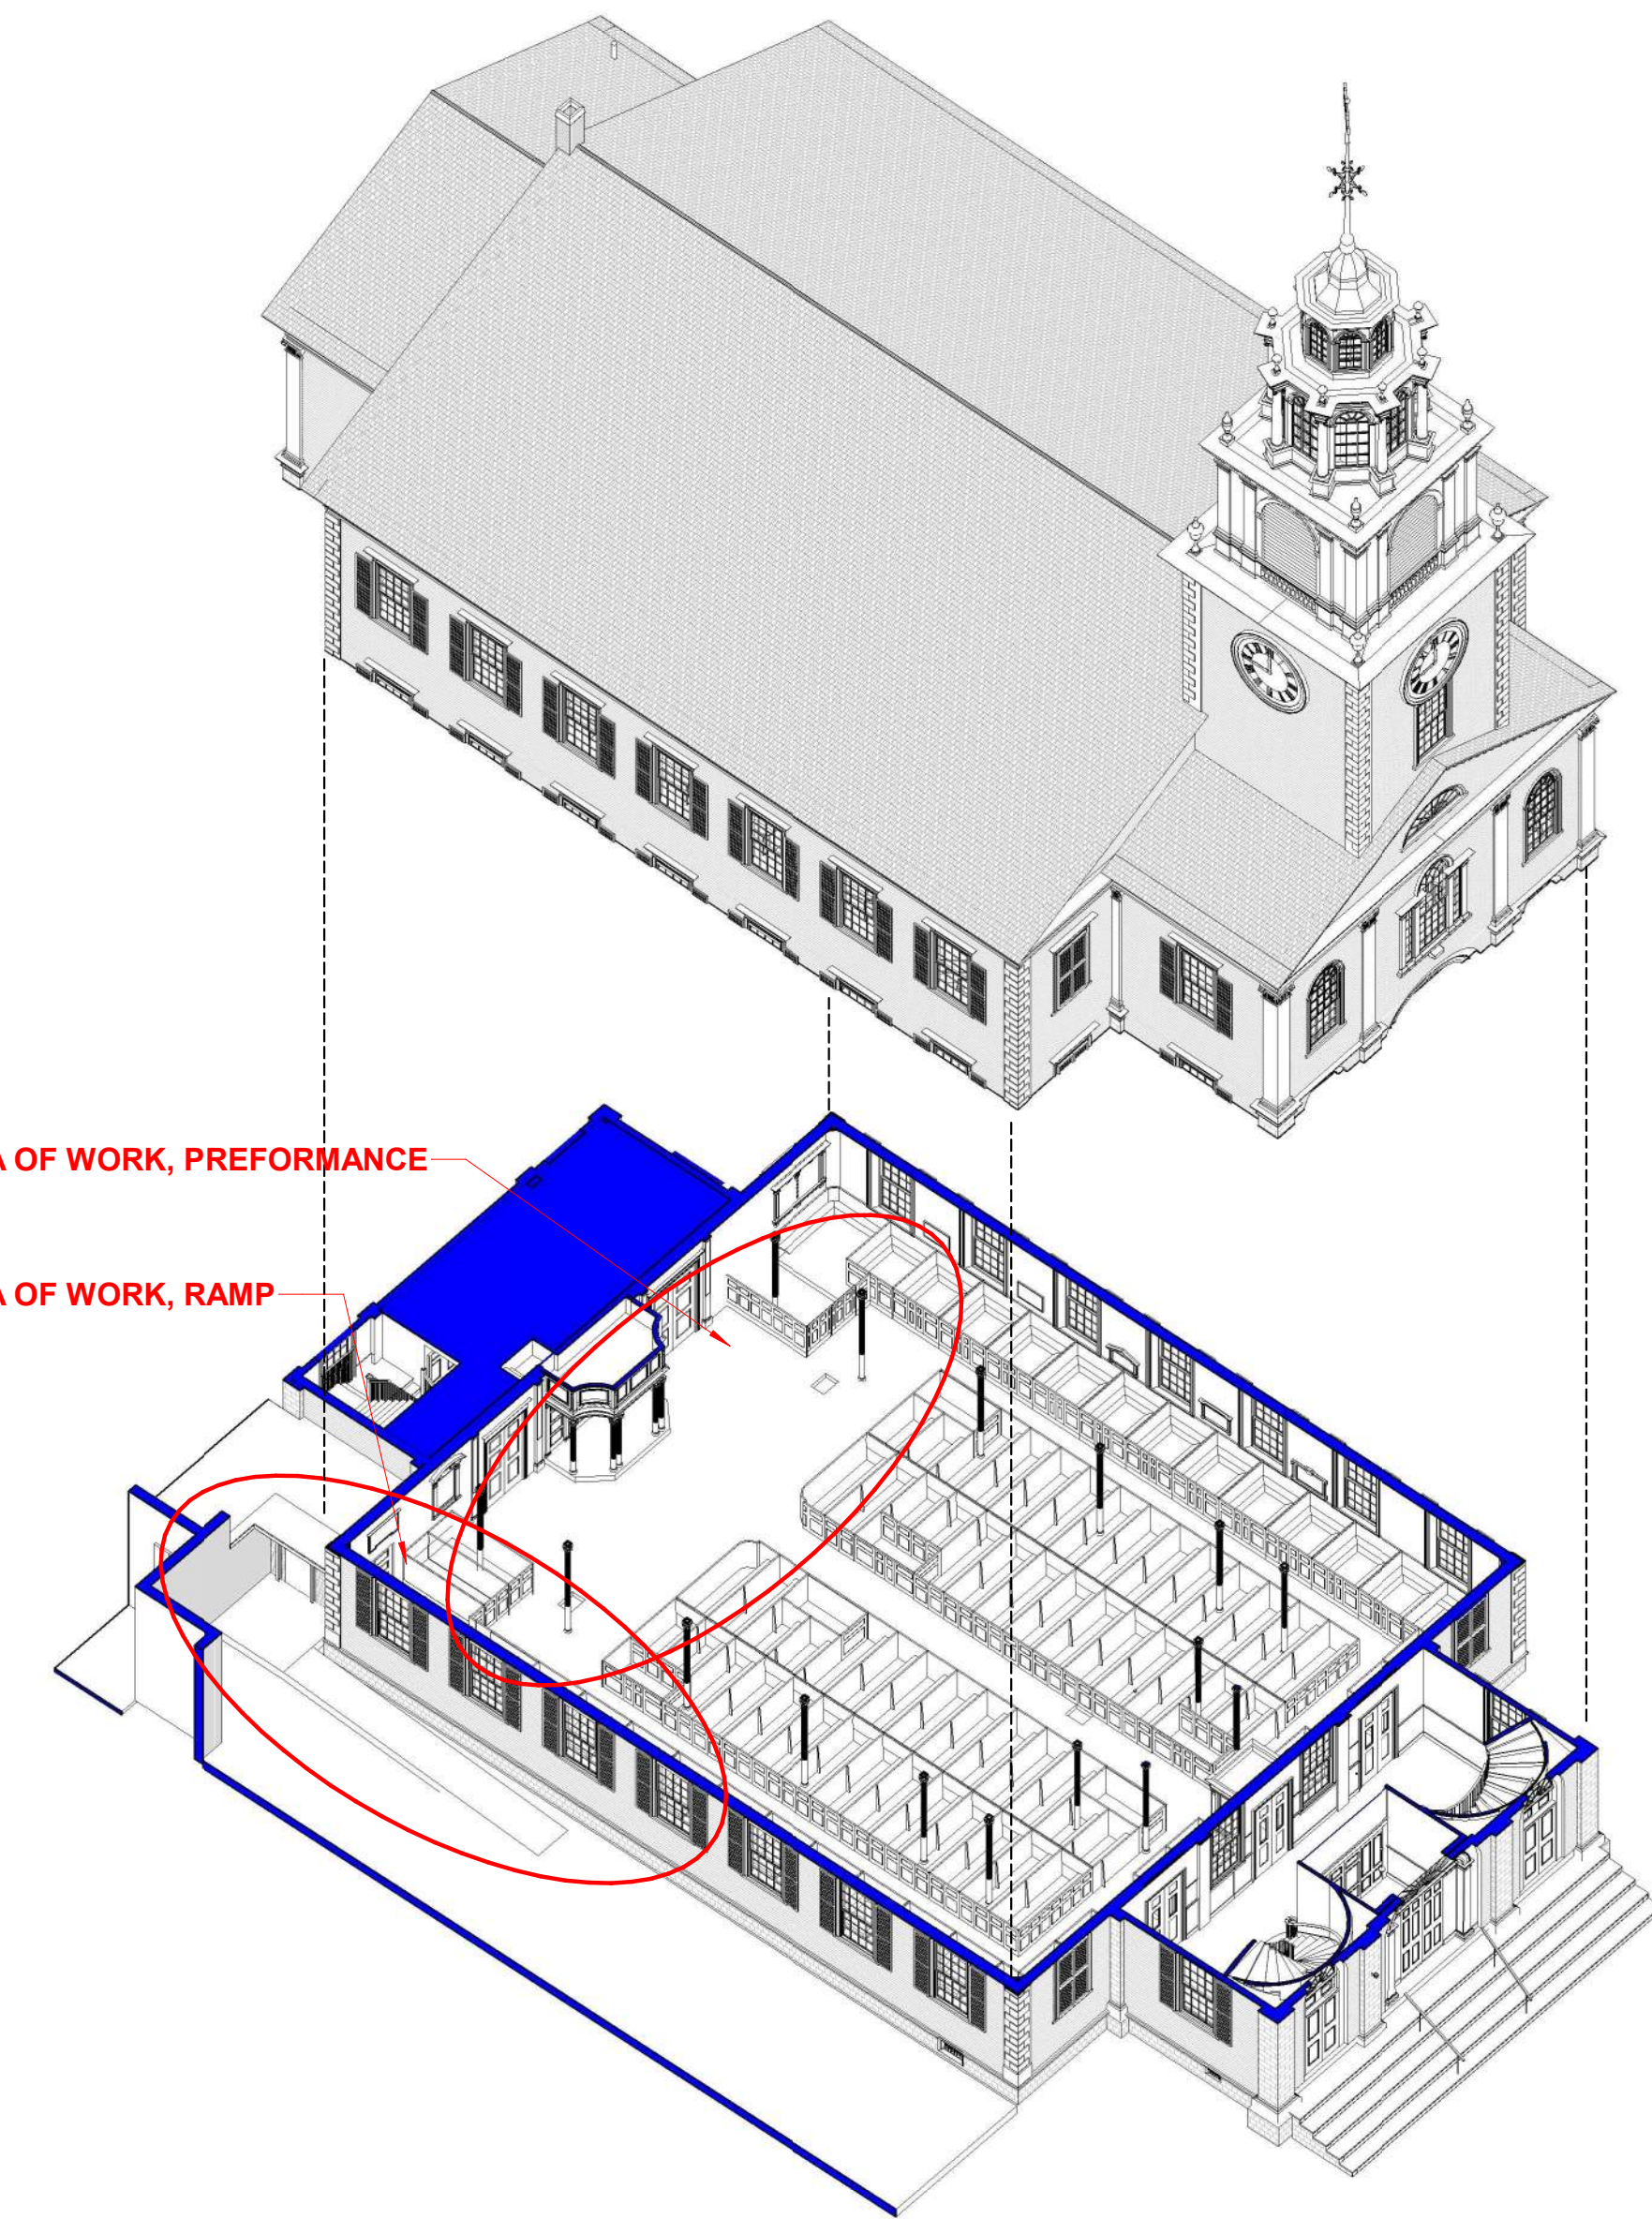

# FIRST CHURCH ROXBURY MEETINGHOUSE ACCESSIBILITY UPGRADES

Boston Landmarks Commission Meeting

September 28, 2021

**FIRST CHURCH OF ROXBURY**

# MEETINGHOUSE ACCESSIBILITY UPGRADES

1 Key Map  
1/2" = 1'-0"

## FIRST CHURCH OF ROXBURY

10 Putnam St  
Roxbury, MA

JULY 5, 2021

No.	Description	Date

2 Photo FrontPerformance  
1/2" = 1'-0"

3 Photo ExteriorRamp  
1/2" = 1'-0"

COVER