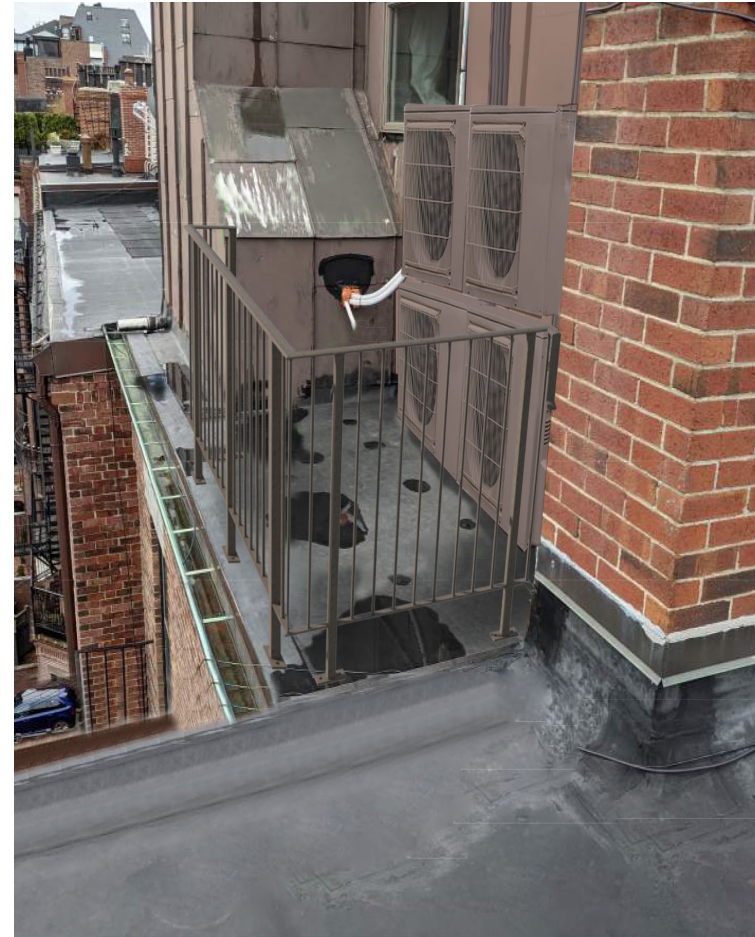

118 Commonwealth Ave – HVAC Units

EXISTING PHOTOS OF COMMON SPACE FOR PROPOSED HVAC LOCATIONS

5.18.2021

118 Commonwealth Ave – HVAC Units

EXISTING PHOTOS OF COMMON SPACE FOR PROPOSED HVAC LOCATIONS

5.18.2021

118 Commonwealth Ave – HVAC Units

EXISTING COMMON SPACE FOR PROPOSED HVAC UNIT LOCATIONS

5.18.2021

118 Commonwealth Ave

GOOGLE ROOF VIEW

5.18.2021

118 Commonwealth Ave – HVAC Units

PREVIOUSLY PROPOSED HVAC UNITS WITH GUARD RAILINGS

NEW PROPOSED HVAC UNITS WITH GUARD RAILINGS
UNITS AND RAILING ARE COLOR MATCHED

5.18.2021

118 Commonwealth Ave – HVAC Units

PROPOSED 4 UNITS ON THE ROOF

5.18.2021

PROPOSED 3 UNITS ON THE ROOF, 1 UNIT WITHIN GROUND LEVEL GARDEN SPACE