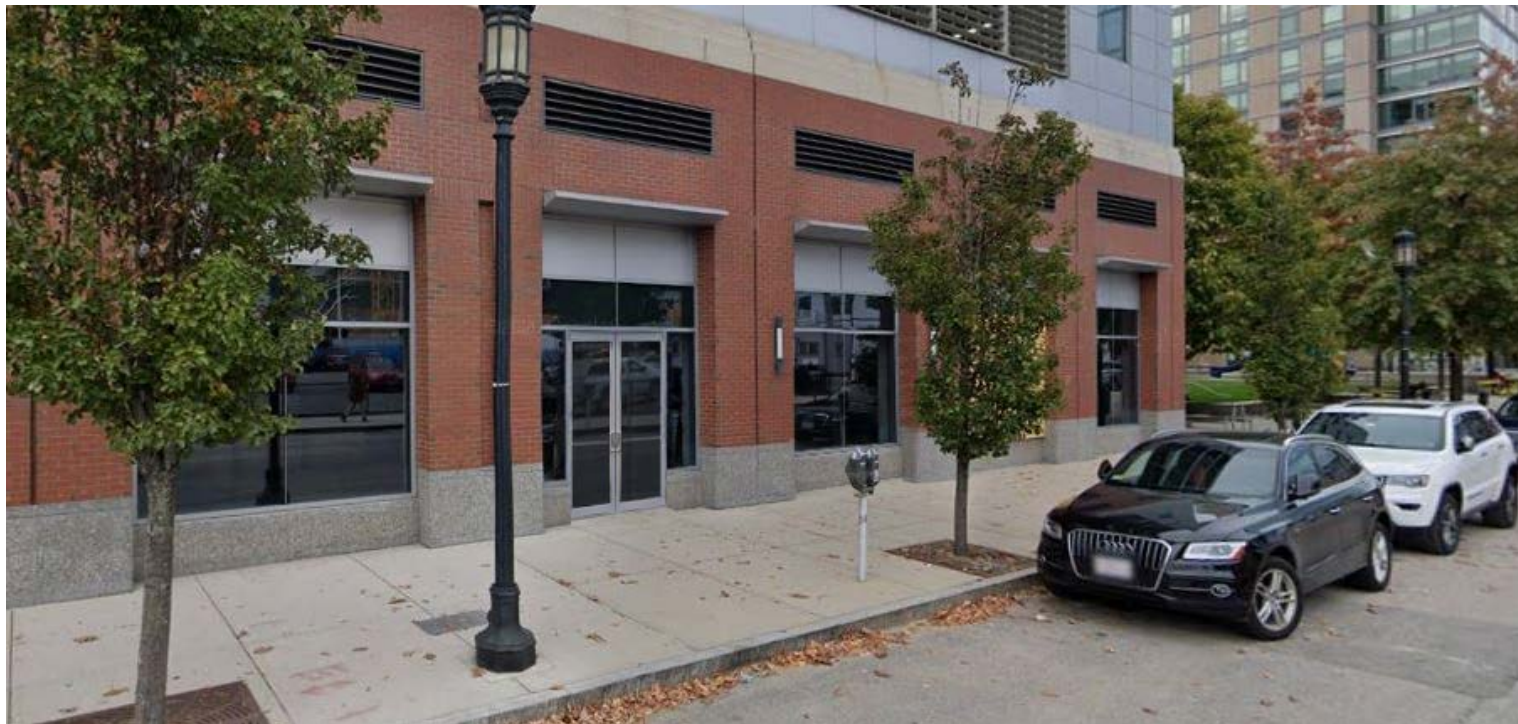

# 22 BOSTON WHARF ROAD

## STOREFRONT MODIFICATIONS

22 BOSTON WHARF ROAD

FORT POINT CHANNEL LANDMARK DISTRICT - PROJECT LOCATION MAP

EXISTING PHOTOS

DEMOLITION ELEVATION

NEW CONSTRUCTION ELEVATION

DESIGN VISION - DEMO & NEW CONSTRUCTION ELEVATIONS

DESIGN VISION - BOSTON WHARF ROAD STREET ELEVATION

CROSSPOINT

marguliesperruzzi