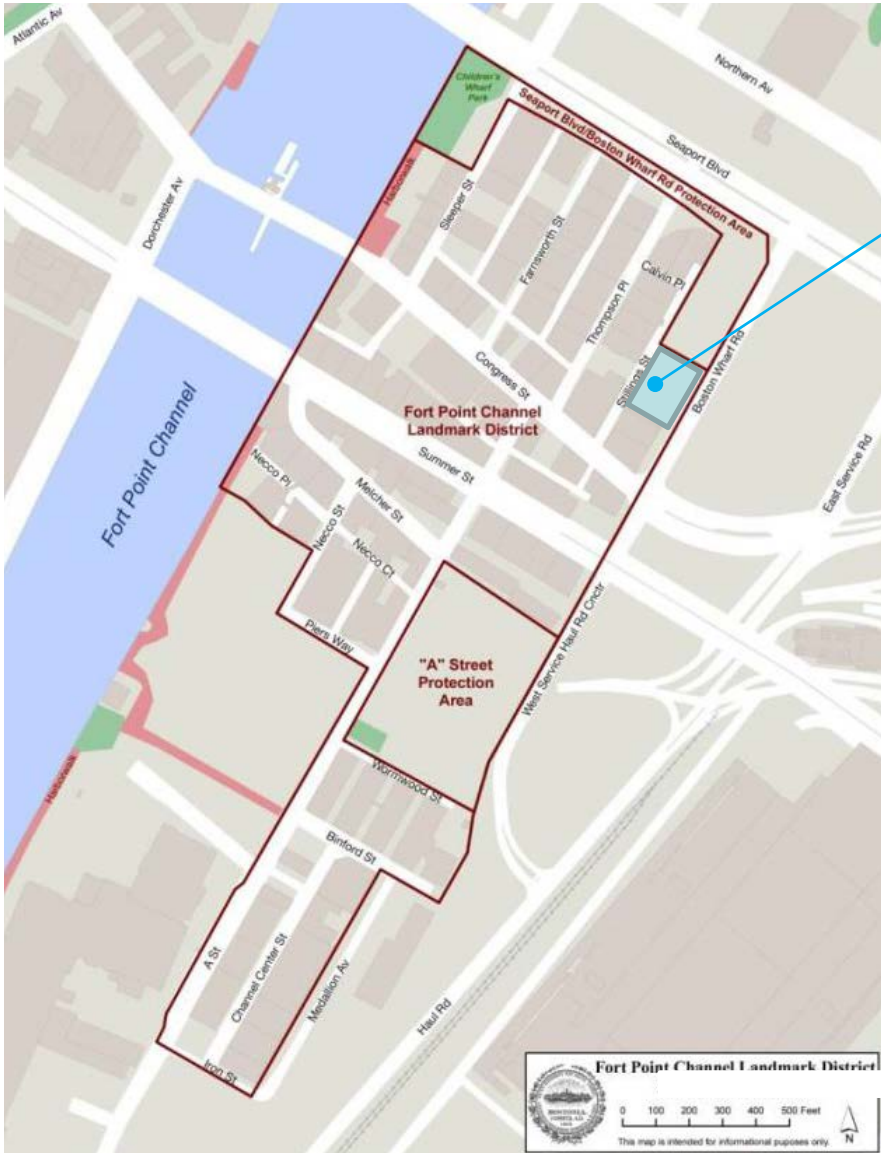

# 22 BOSTON WHARF ROAD

## STOREFRONT MODIFICATIONS

22 BOSTON WHARF ROAD

FORT POINT CHANNEL LANDMARK DISTRICT - PROJECT LOCATION MAP

EXISTING PHOTOS

DEMOLITION ELEVATION

NEW CONSTRUCTION ELEVATION

DESIGN VISION - DEMO & NEW CONSTRUCTION ELEVATIONS