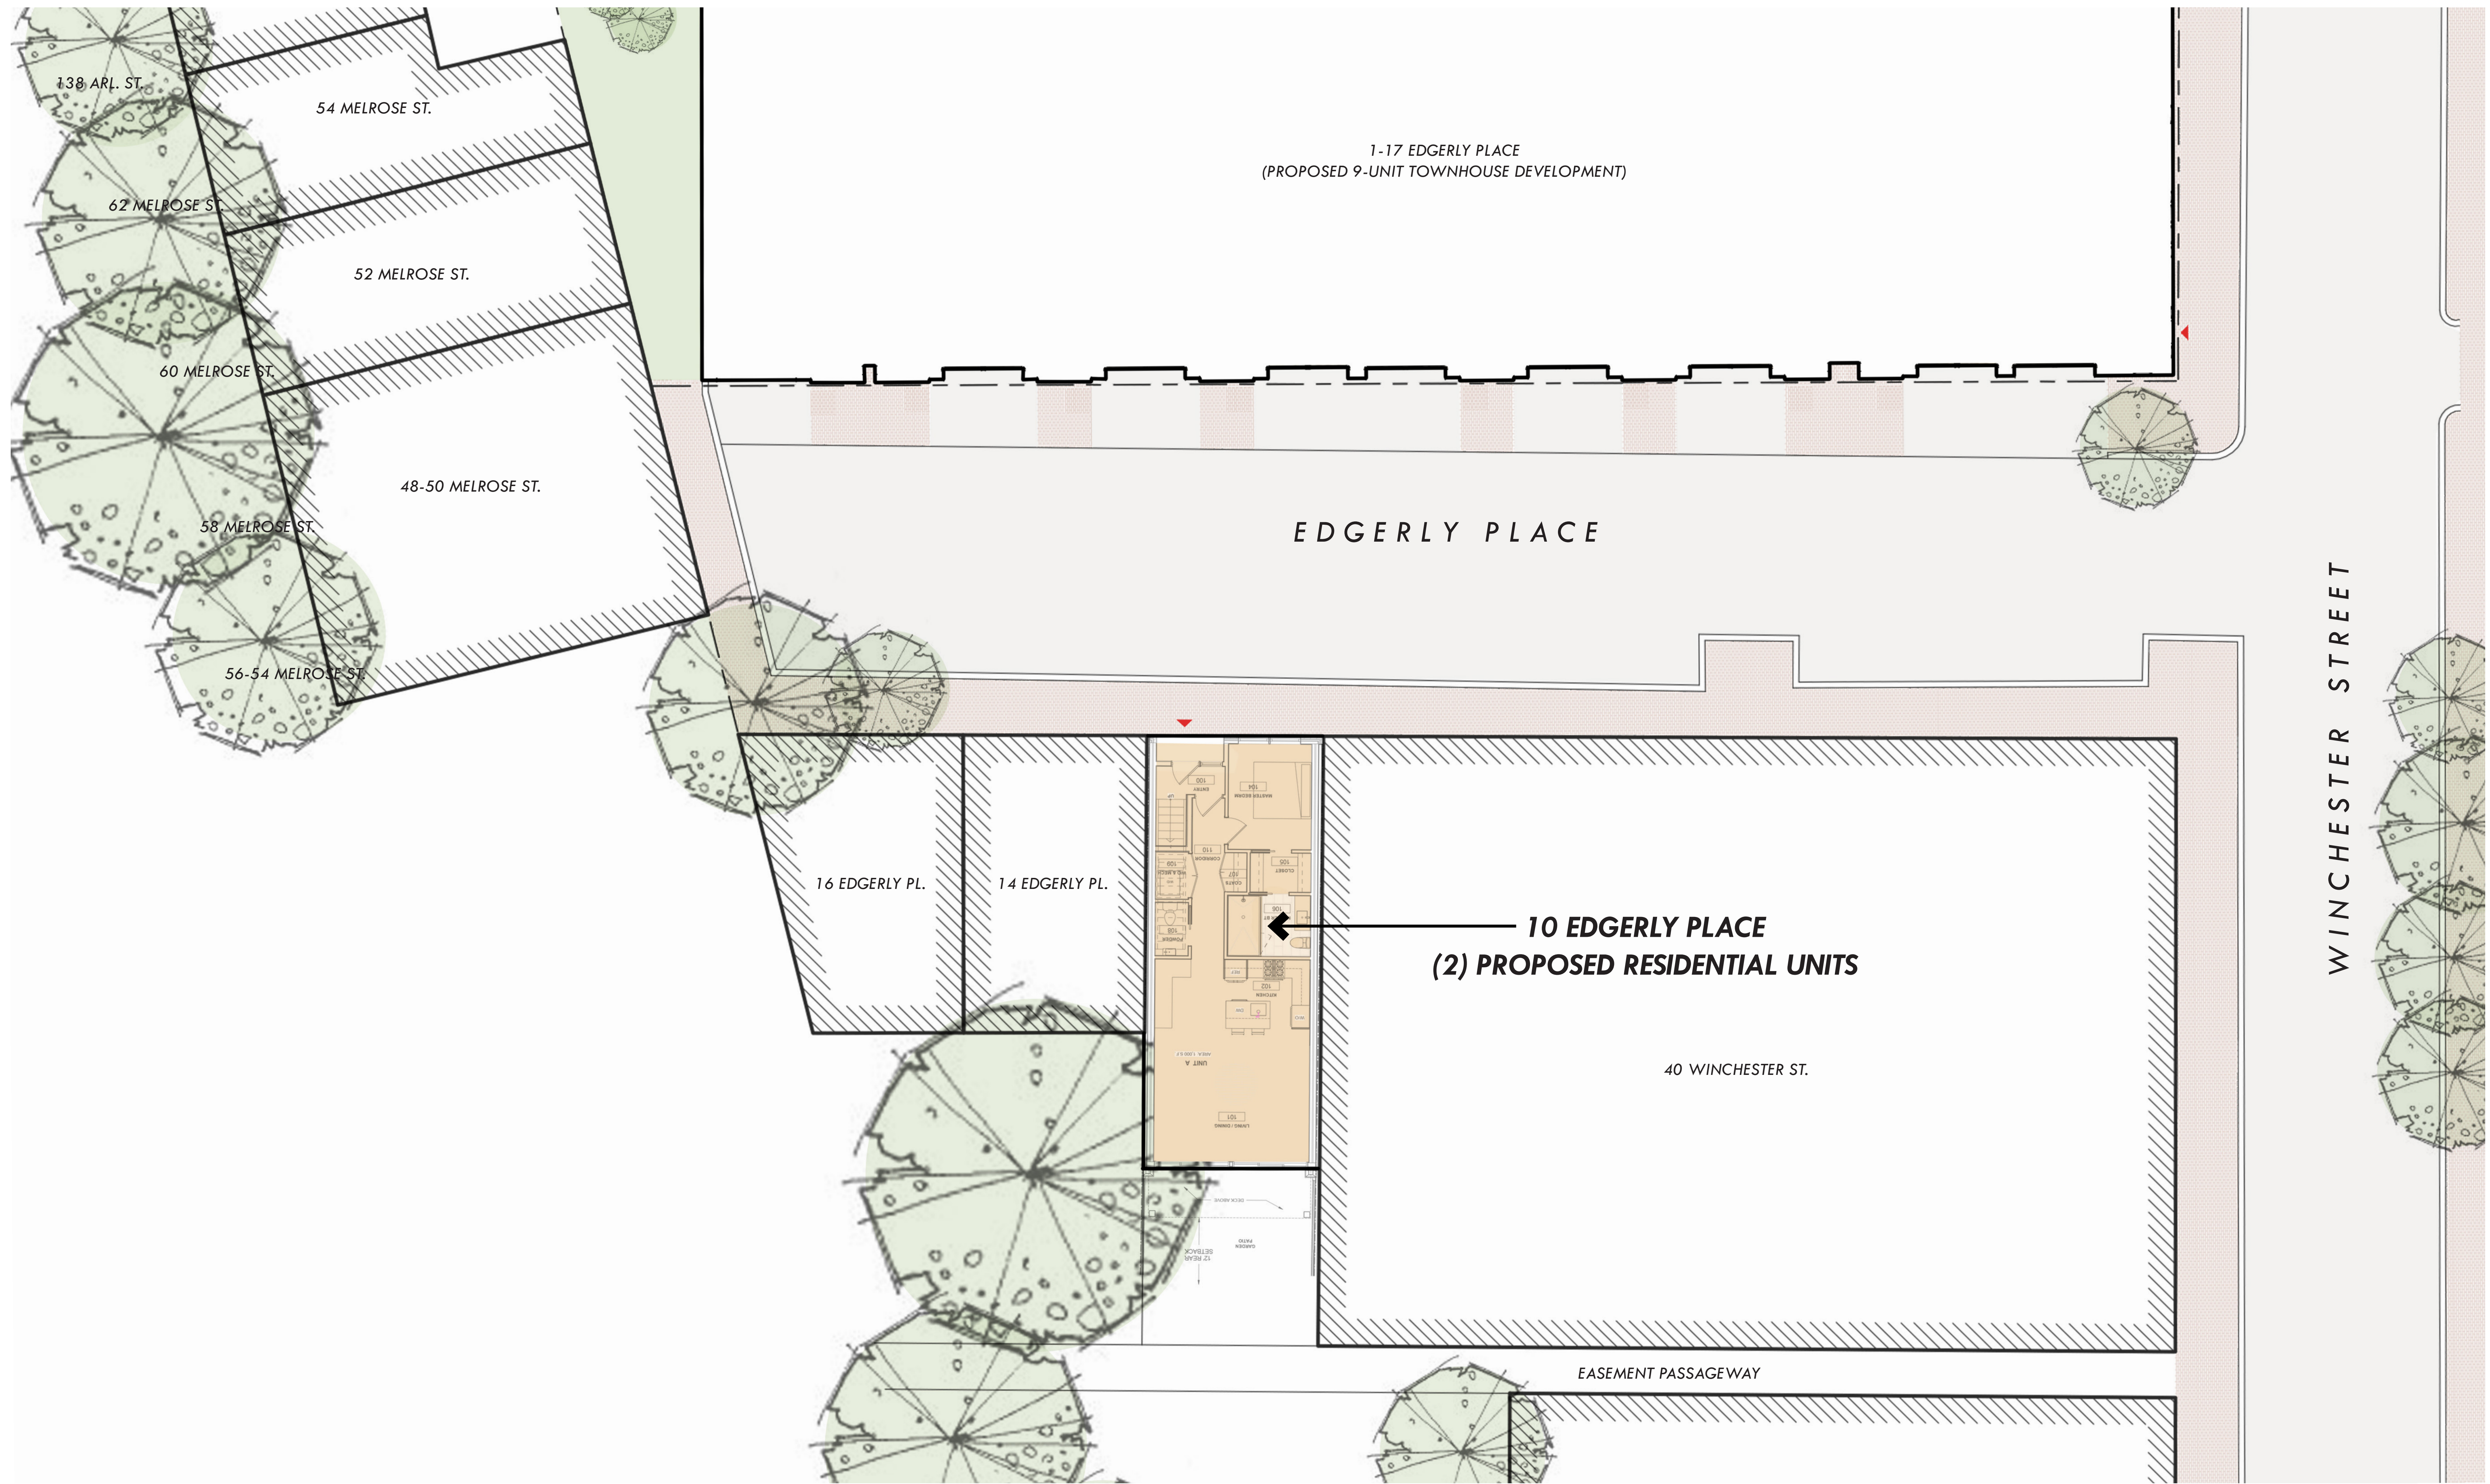

10 EDGERLY PLACE

BAY VILLAGE LANDMARK DISTRICT COMMISSION DESIGN REVIEW

Google Earth

Image Landsat / Copernicus
Map data © OpenStreetMap contributors,
Imagery © Mapbox

**EDGERLY
DEVELOPMENT LLC**

JGE

**J. GARLAND
ENTERPRISES LLC**
ARCHITECTURE • DESIGN • REAL ESTATE

10 Edgerly Place | Bay Village Boston
OCTOBER 20, 2020

NEIGHBORHOOD LOCUS MAP

1-17 EDGERLY PLACE

EDGERLY
DEVELOPMENT LLC

JGE
J. GARLAND
ENTERPRISES LLC
ARCHITECTURE • DESIGN • REAL ESTATE

10 Edgerly Place | Bay Village Boston
OCTOBER 20, 2020

ADJACENT RECENTLY APPROVED LANDMARKS PROJECT (BY OTHERS)

**EDGERLY
DEVELOPMENT LLC**

JGE

**J. GARLAND
ENTERPRISES LLC**
ARCHITECTURE • DESIGN • REAL ESTATE

10 Edgerly Place | Bay Village Boston
OCTOBER 20, 2020

PROPOSED DESIGN: 10 EDGERLY PL. _ 2 RESIDENTIAL UNITS