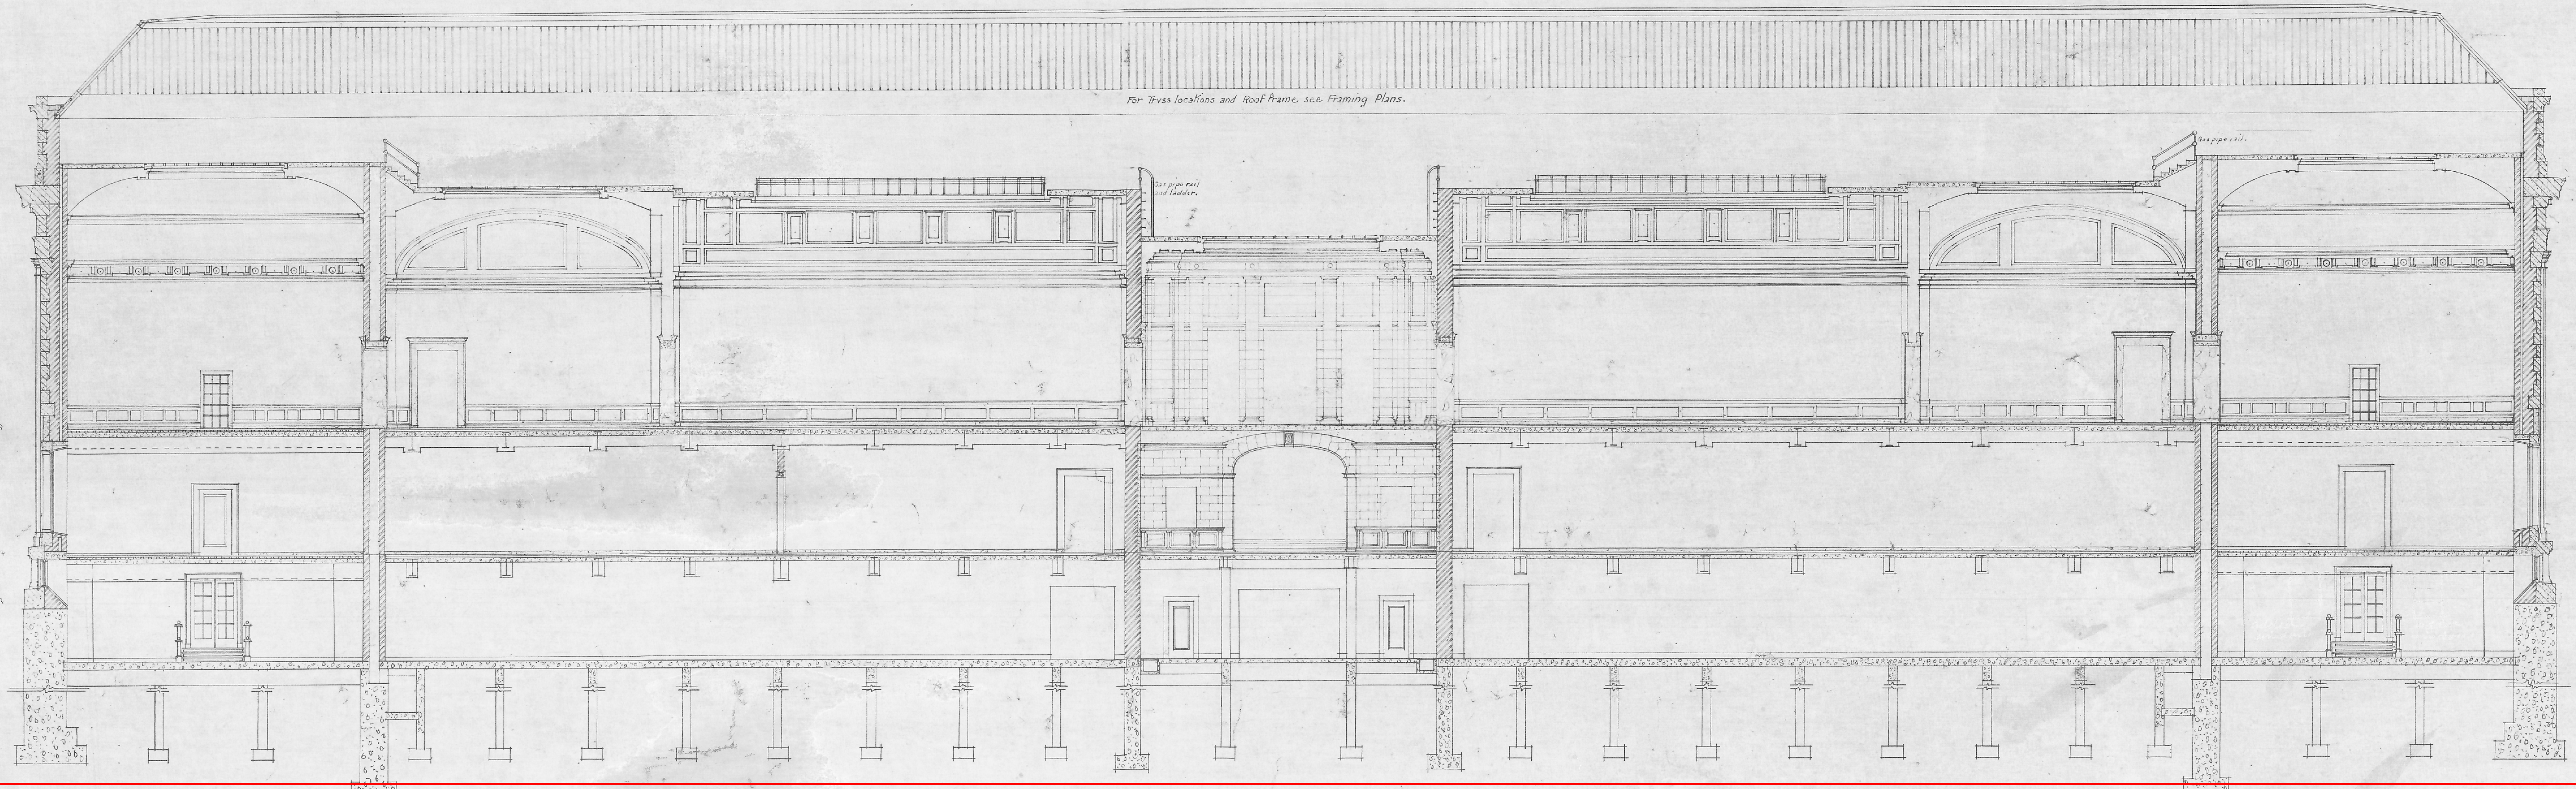

EXTERIOR ELEVATION
SCALE 1/8" : 1'-0"

GUY LOWELL ARCHITECT
12 WEST STREET
BOSTON, MASS

MUSEUM OF FINE ARTS
BOSTON, MASS

PICTURE GALLERY BUILDING

FRONT ELEVATION
LONGITUDINAL SECTION
SCALE 1/8" = 1'-0"

DRAWING NUMBER 370A
DRAWN BY HENRY TREACY BY HENRY CHECKED BY W. B. W. 9
1/8" = 1'-0"