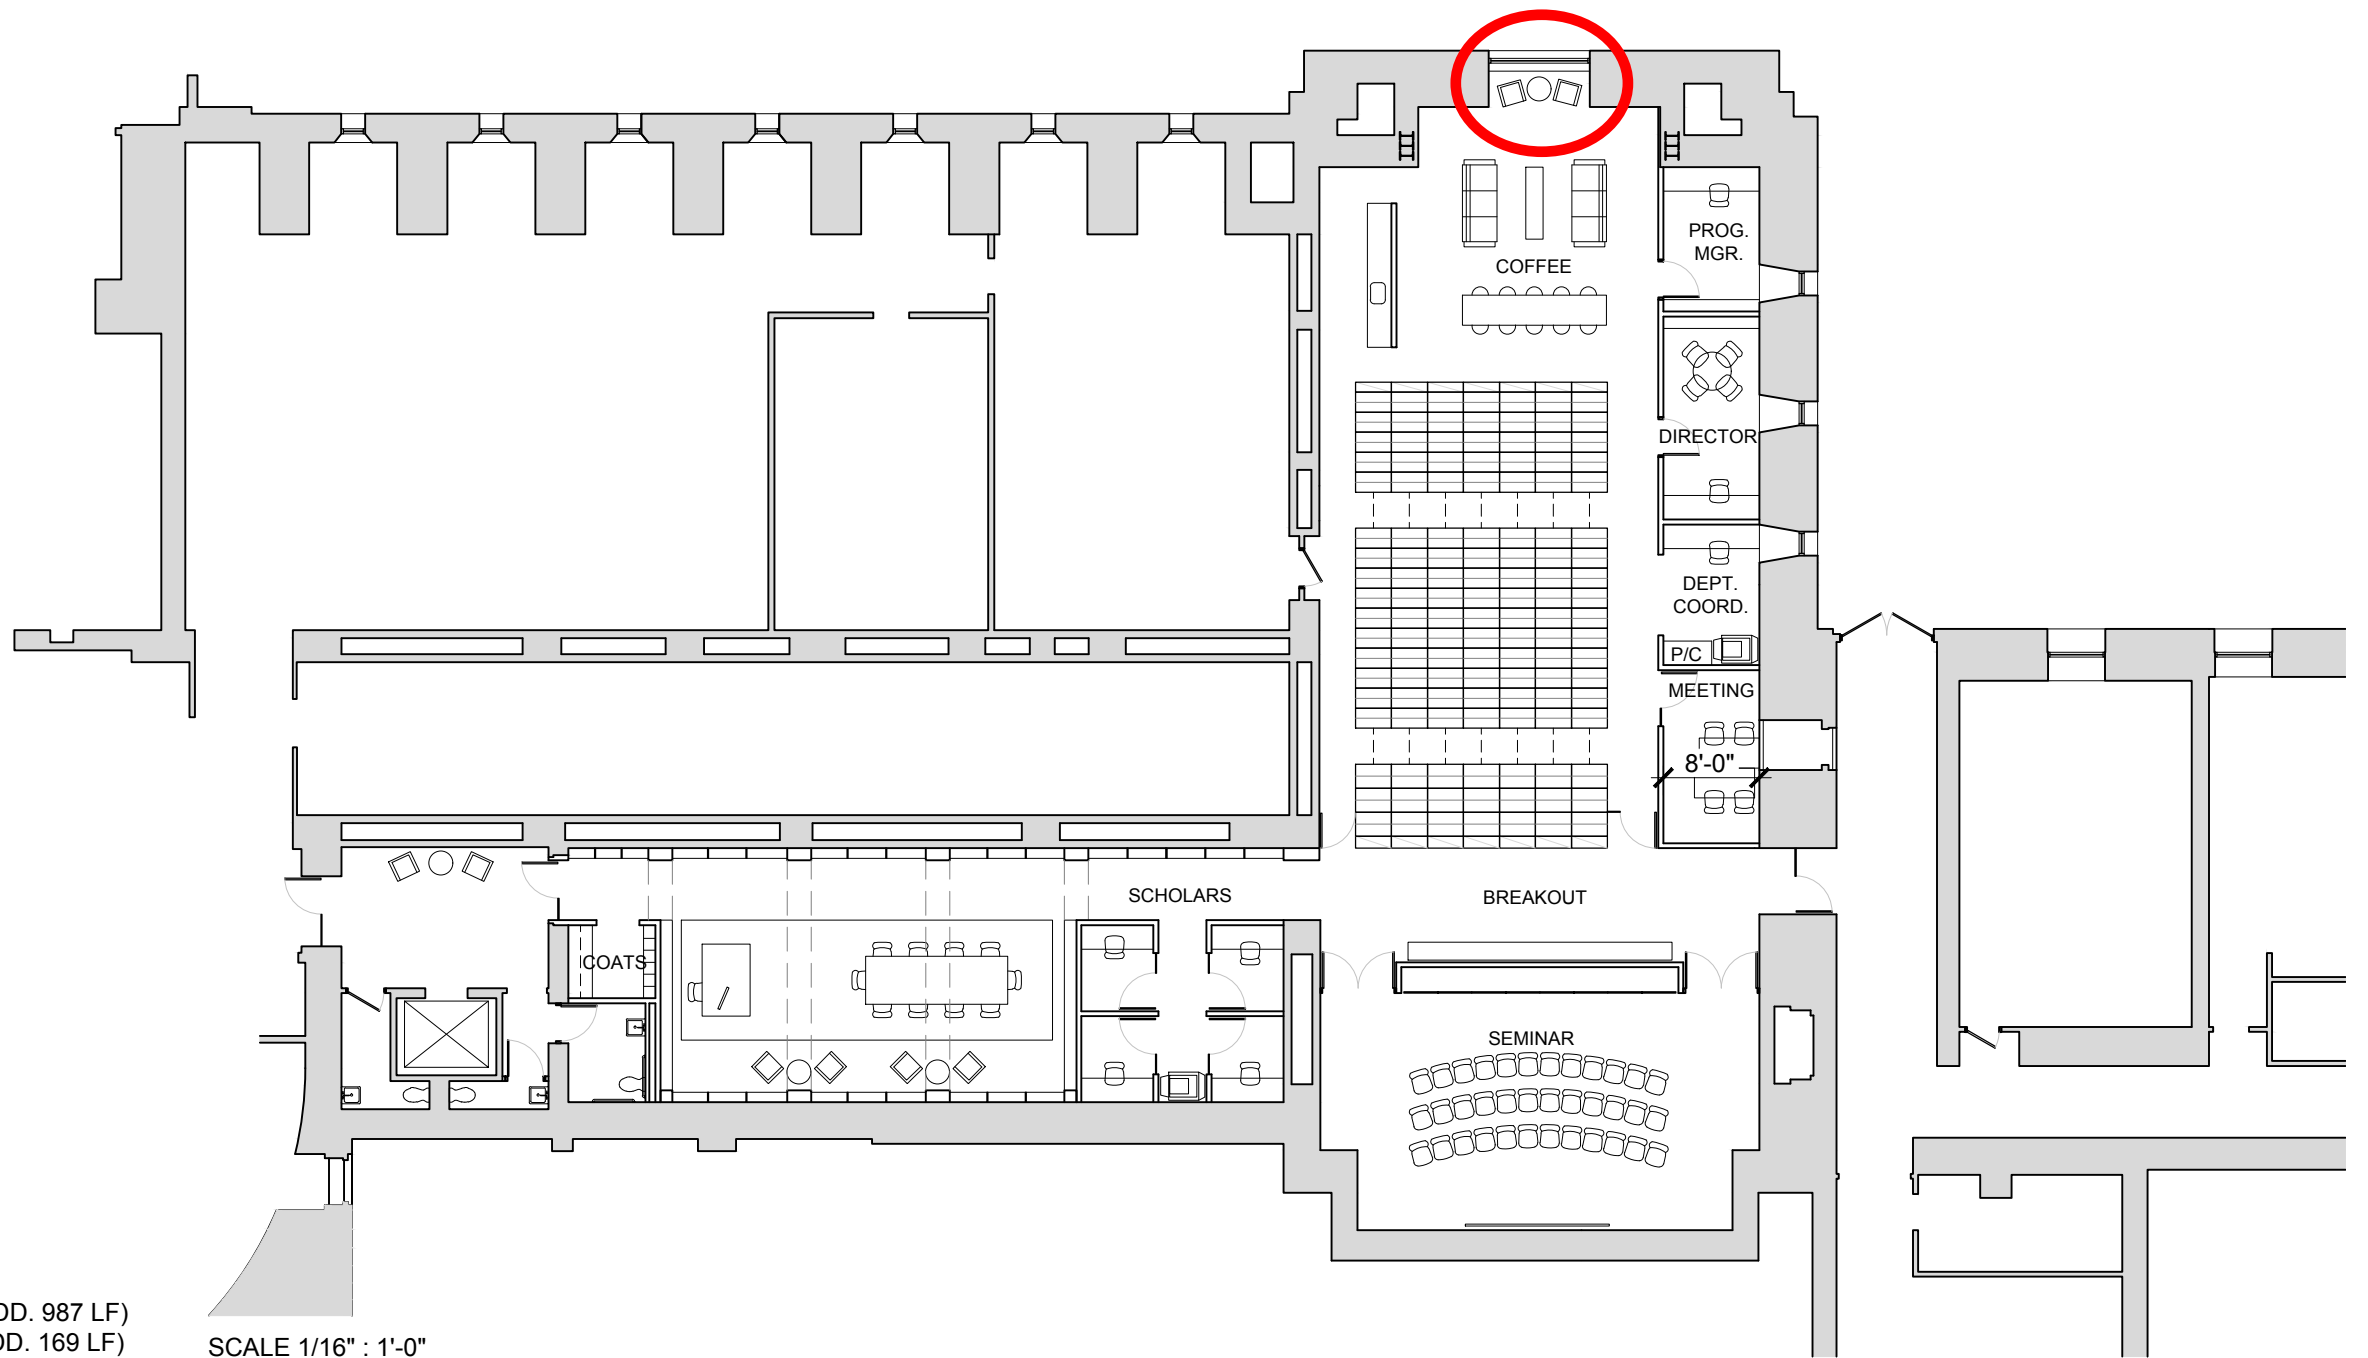

REQUIRED (FOR 75% CAPACTIY)

CENTER FOR NETHERLANDISH ART COLLECTION
STANDARD 2,975 LF = 55 DFS (9 SHELVES)
OVERSIZE 525 LF = 13 DFS (7 SHELVES)

AMERICAN & EUROPEAN COLLECTION
STANDARD 1,897 LF = 36 DFS (9 SHELVES)
OVERSIZE 335 LF = 08 DFS (7 SHELVES)

COLLECTIONS COMBINED TOTAL
STANDARD 4,872 LF = 91 DFS (9 SHELVES)
OVERSIZE 860 LF = 21 DFS (7 SHELVES)

PROVIDED (AT 75% CAPACITY)

STANDARD 108.5 DSF (9 SHELVES) = 5,859 LF (ADD. 987 LF)
OVERSIZE 24.5 DFS (7 SHELVES) = 1,029 LF (ADD. 169 LF)

SCALE 1/16" : 1'-0"