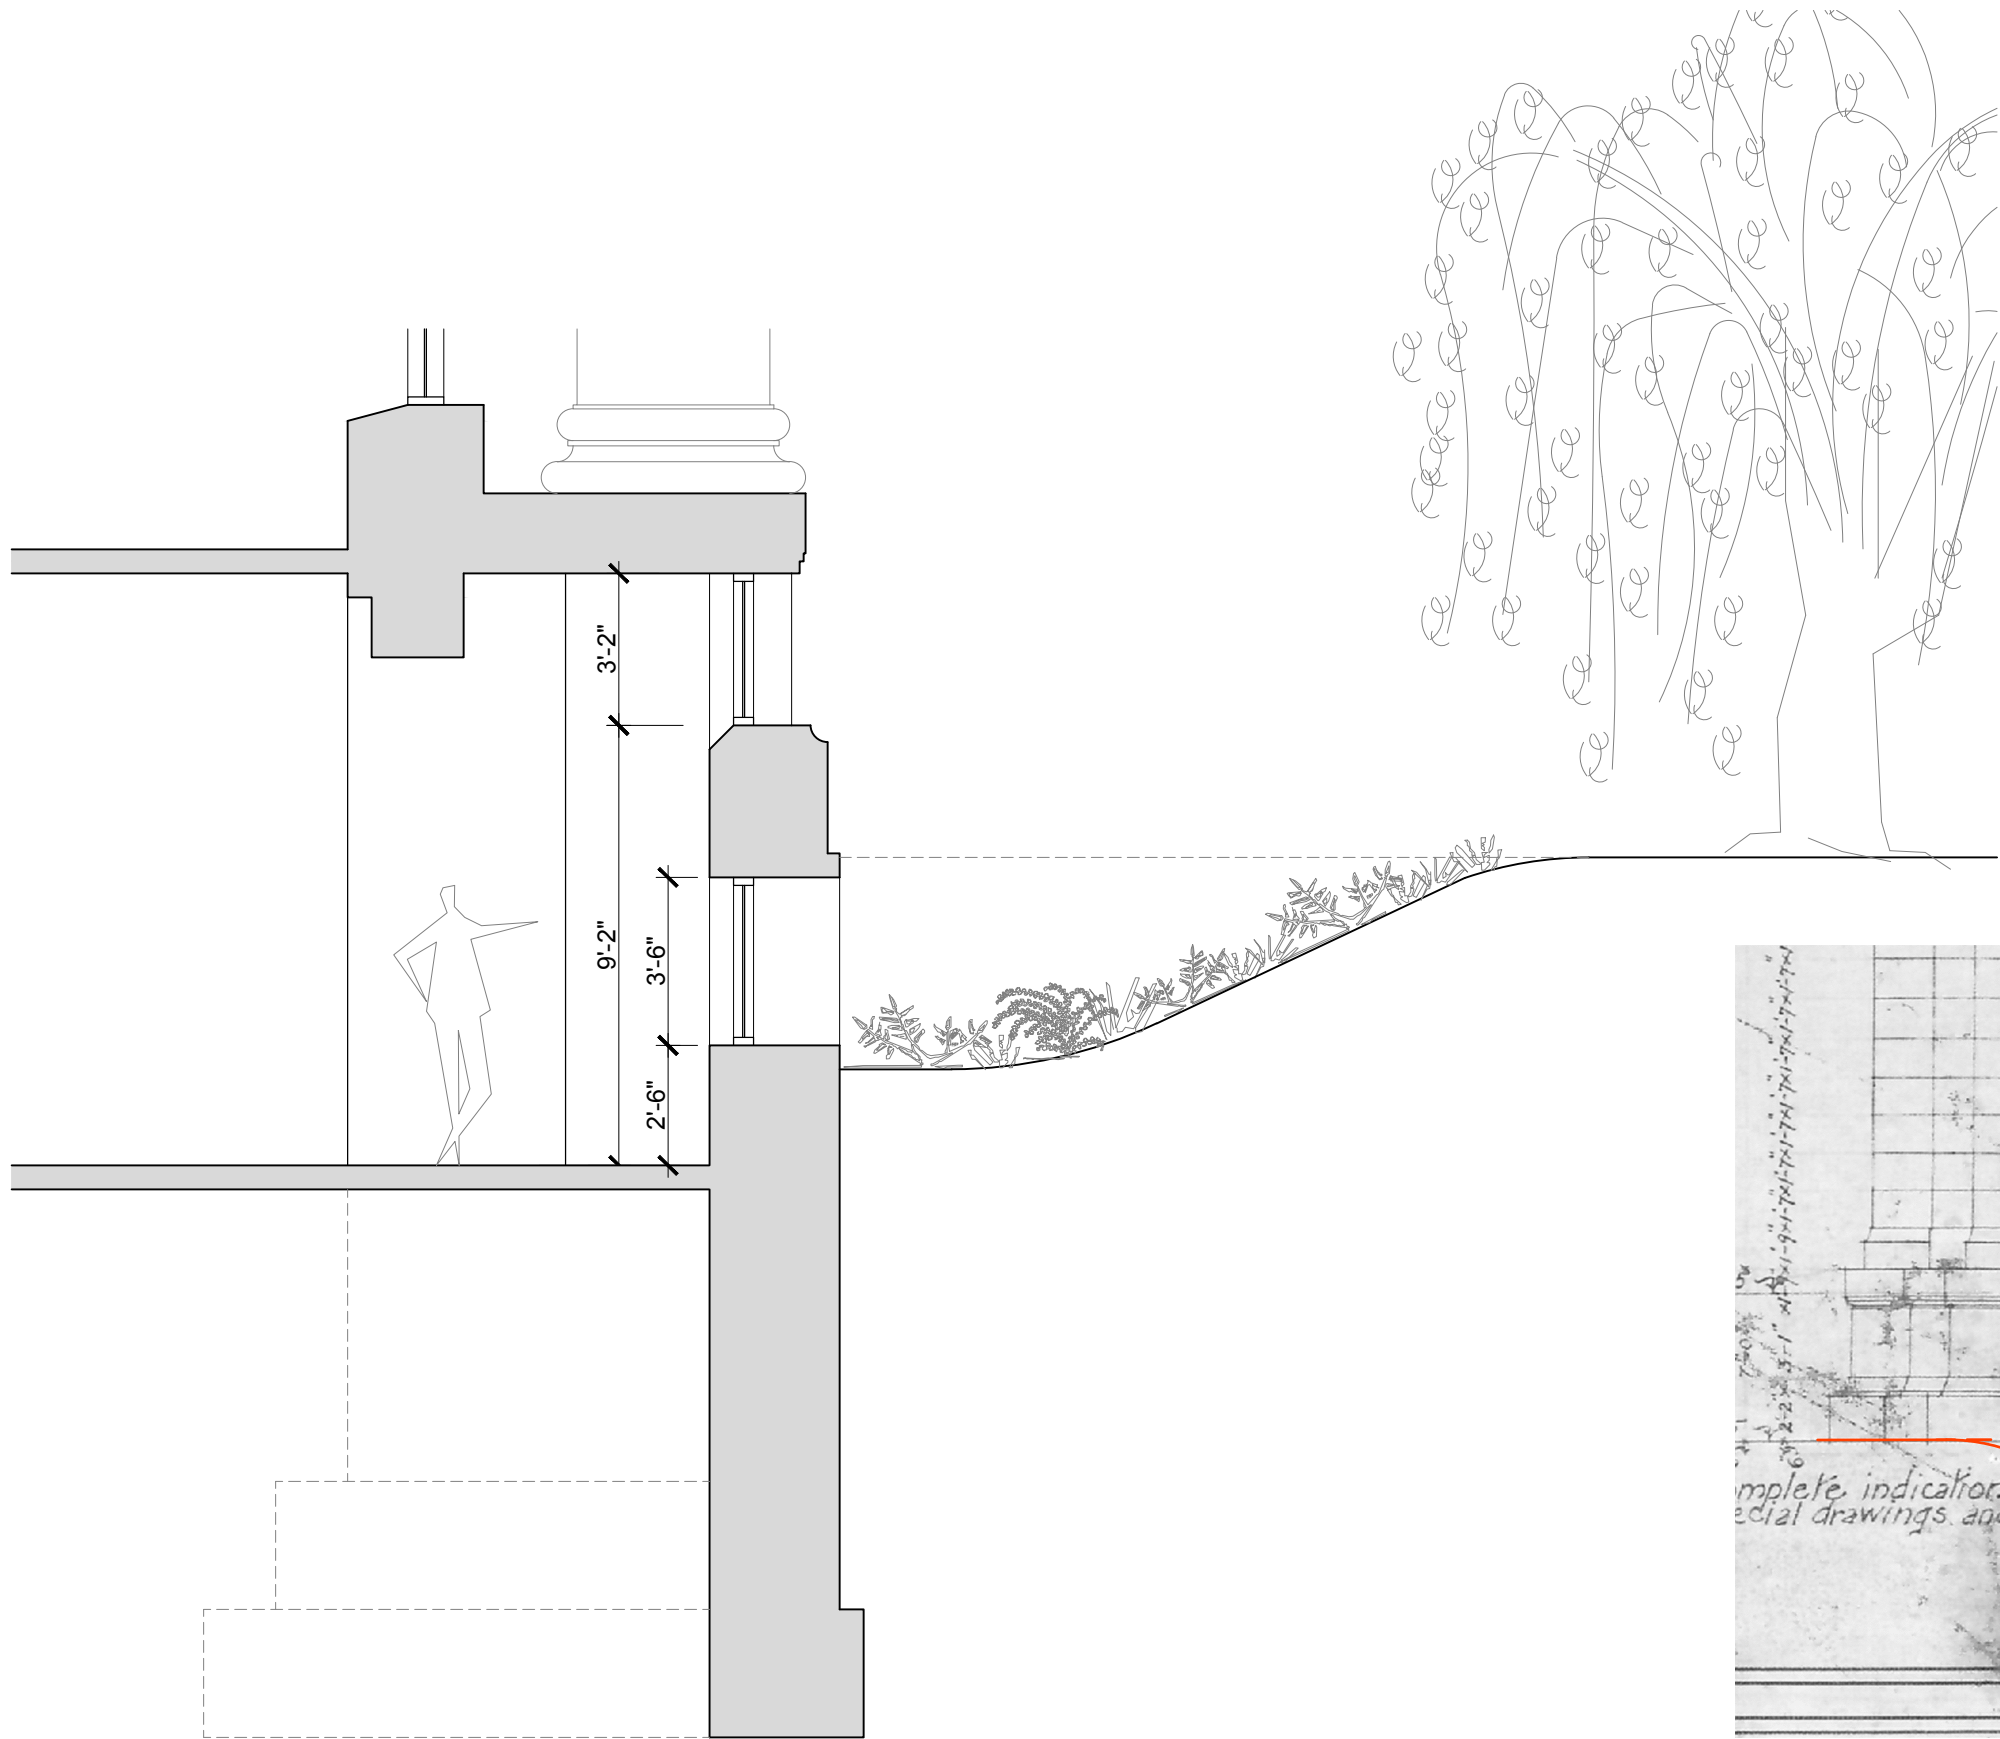

PROVIDED (AT 75% CAPACITY)

STANDARD 108.5 DSF (9 SHELVES) = 5,859 LF (ADD. 987 LF)
 OVERSIZE 24.5 DFS (7 SHELVES) = 1,029 LF (ADD. 169 LF)

SCALE 1/16" : 1'-0"

SECTION
SCALE 1/4" : 1'-0"

INTERIOR NORTH ELEVATION
SCALE 1/8" : 1'-0"

EXTERIOR ELEVATION
SCALE 1/8" : 1'-0"

GUY LOWELL ARCHITECT
12 WEST STREET
BOSTON, MASS

MUSEUM OF FINE ARTS
BOSTON, MASS

PICTURE GALLERY BUILDING

FRONT ELEVATION
LONGITUDINAL SECTION
SCALE 1/8" = 1'-0"

DRAWING NUMBER 370A
DRAWN BY HENRY TREACY BY HENRY CHECKED BY W. B. W. 9
1/8" = 1'-0"

Note - More complete indications of details will be found on special drawings and drawings.

ROBERT DAWSON EVANS
GALLERIES FOR PAINTINGS
MDCCCXII — MDCCCXIV

Women
Take
the Floor

Mural:
Pollock
& Grosse

Hyman
Bloom