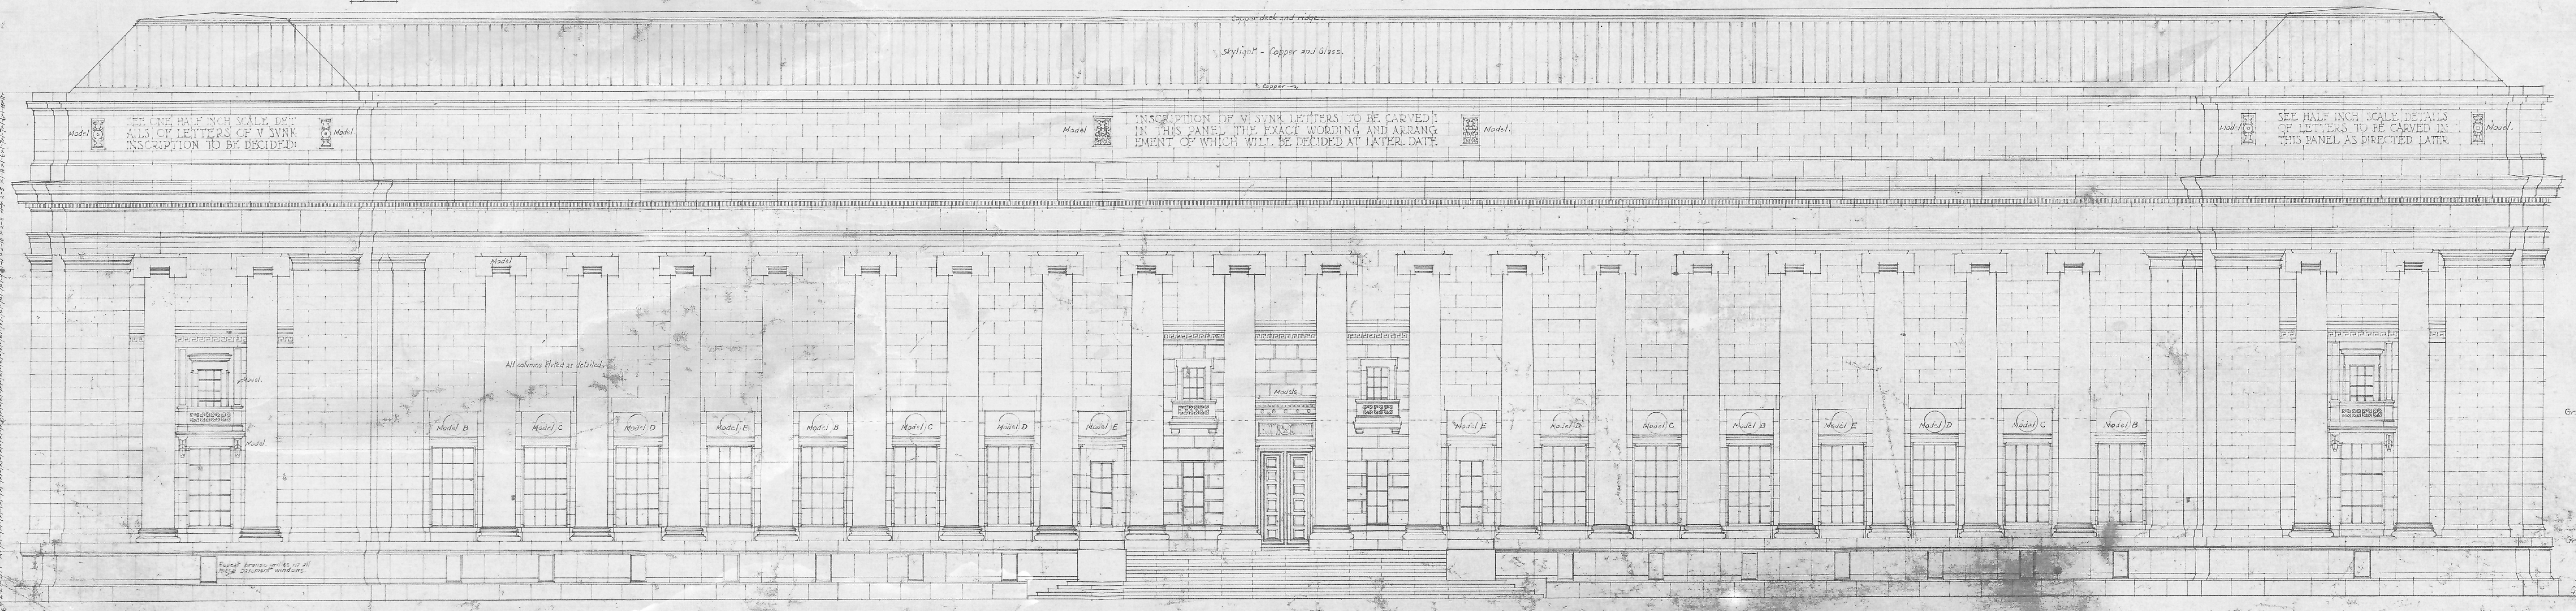

EXTERIOR ELEVATION
SCALE 1/8" : 1'-0"

GUY LOWELL ARCHITECT
12 WEST STREET
BOSTON, MASS

MUSEUM OF FINE ARTS
BOSTON, MASS

PICTURE GALLERY BUILDING

FRONT ELEVATION
LONGITUDINAL SECTION
SCALE 1/8" = 1'-0"

DRAWING NUMBER 370A
DRAWN BY HENRY TREACY BY HENRY CHECKED BY W. B. W. 9
1/8" = 1'-0"