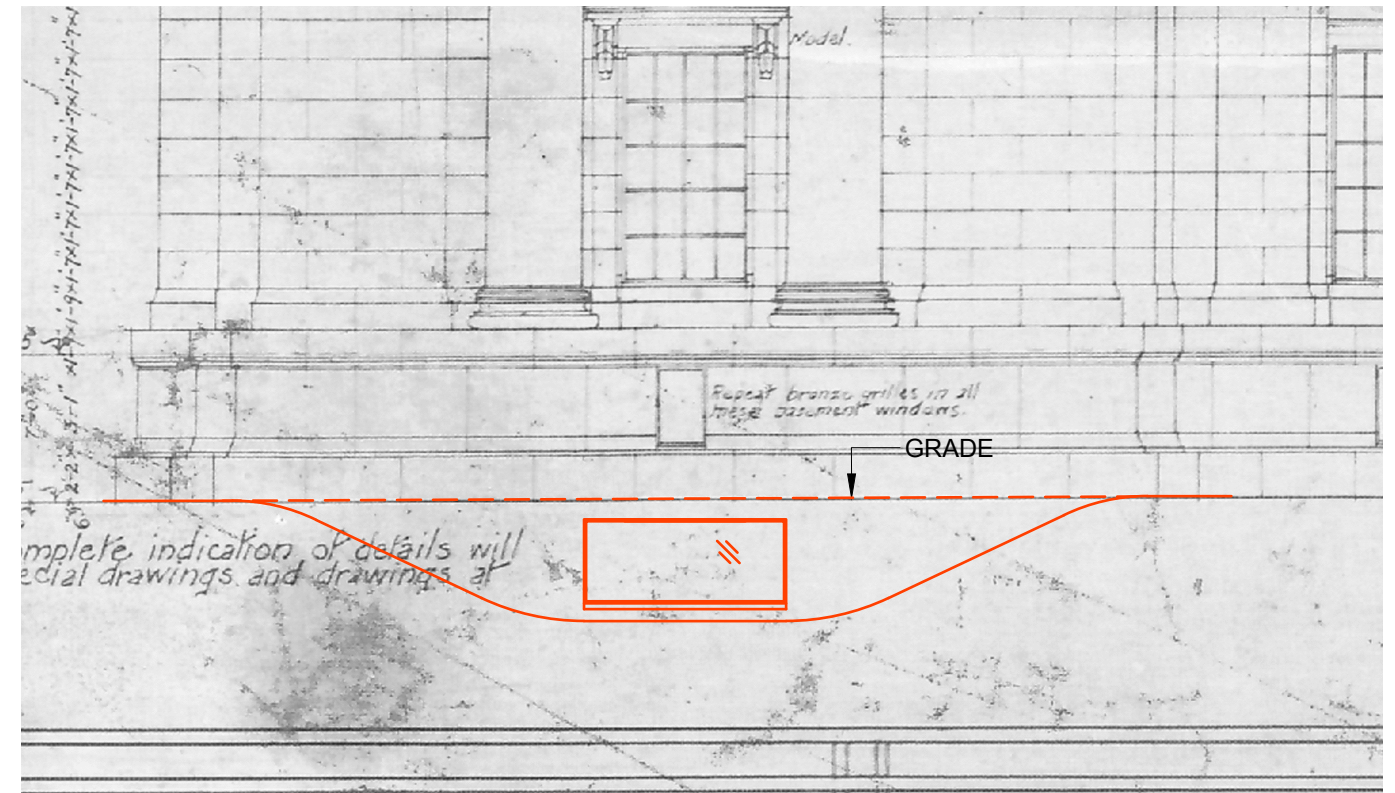

PROVIDED (AT 75% CAPACITY)

STANDARD 108.5 DSF (9 SHELVES) = 5,859 LF (ADD. 987 LF)
 OVERSIZE 24.5 DFS (7 SHELVES) = 1,029 LF (ADD. 169 LF)

SCALE 1/16" : 1'-0"

SECTION
SCALE 1/4" : 1'-0"

INTERIOR NORTH ELEVATION
SCALE 1/8" : 1'-0"

EXTERIOR ELEVATION
SCALE 1/8" : 1'-0"

GUY LOWELL ARCHITECT
12 WEST STREET
BOSTON, MASS

MUSEUM OF FINE ARTS
BOSTON, MASS

PICTURE GALLERY BUILDING

FRONT ELEVATION
LONGITUDINAL SECTION
SCALE 1/8" = 1'-0"

DRAWING NUMBER 370A
DRAWN BY HENRY TREACY BY HENRY CHECKED BY W. B. W. 9
1/8" = 1'-0"