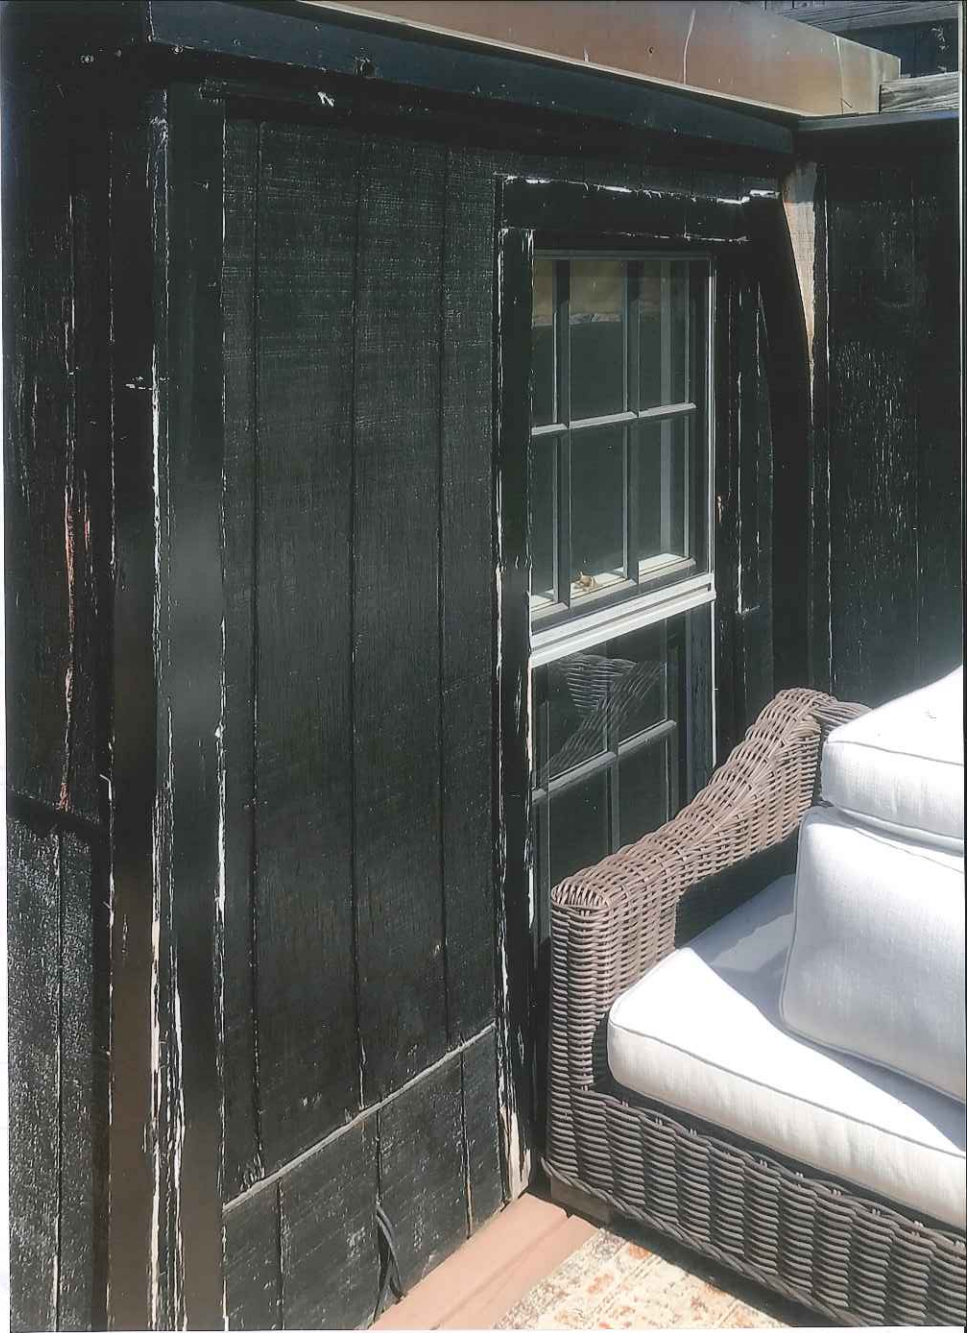

5'5" PERSON ON 12"
STEPSTOOL CAMERA HELD AT
EYE LEVEL - SIDING NOT
VISIBLE.

NOTE THAT NO CHANGES TO
THE ROOF ARE PROPOSED -
JUST TO THE TINY SLIVER
OF SIDING

IN THIS PHOTO 5'5" PERSON
IS STANDING ON 12"
STEPSTOOL W/ CAMERA HELD
OVERHEAD