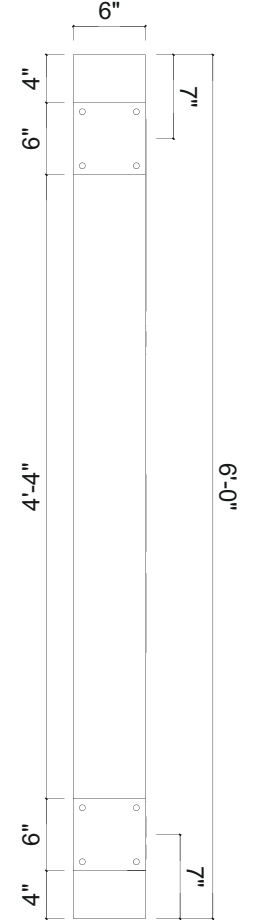

Exterior Blade Sign (Qty 1) Option 2b

Dims 24" x 48"

Non Illuminated

Aluminum Construction with Painted Dimensional Lettering

72"

Suite
SIX

MEDICAL AESTHETICS

MED
SPA

Option 2b

Vertical Lockup

Face View

Front View

Mount View

Scale 3/4" = 1'-0"

FASTSIGNS
Quincy
 70 Quincy Ave, Quincy MA 02169
 P: 617.302.2882 E: 2095@fastsigns.com

Dimension View