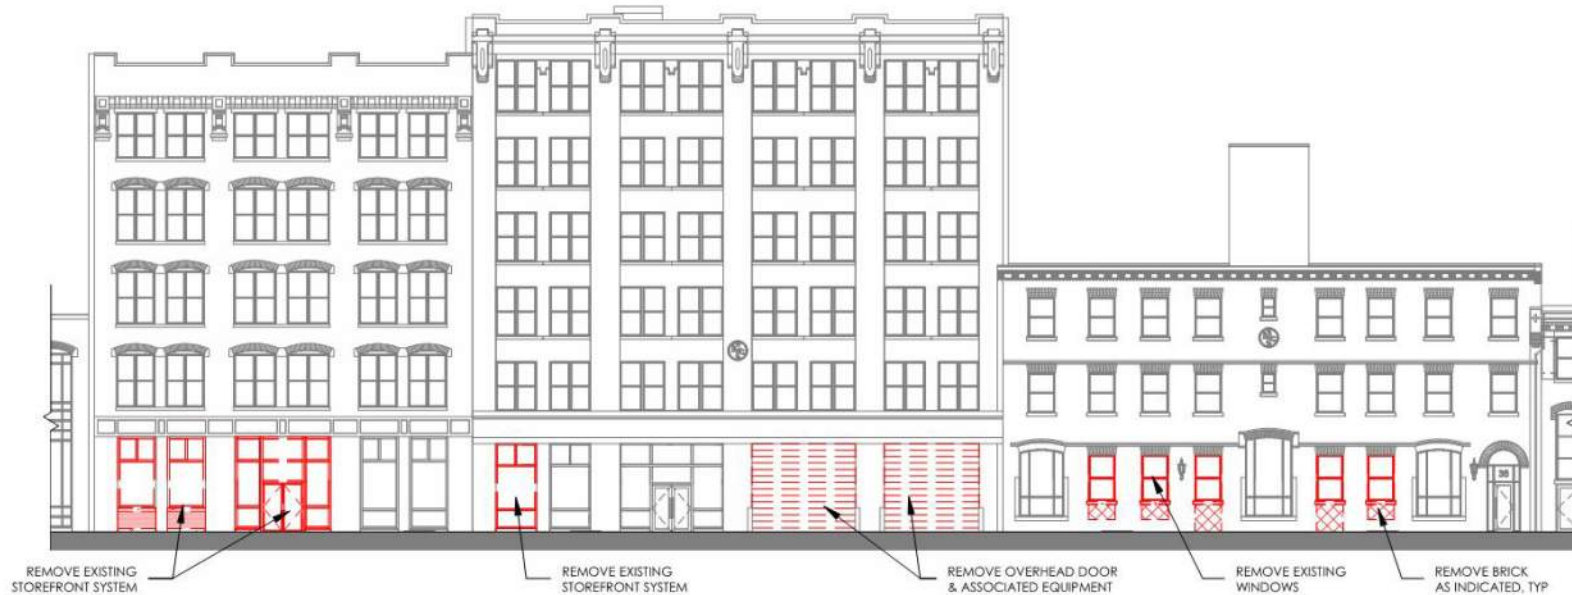

# DESIGN REVIEW AGENDA

LOCATION OF BUILDINGS WITHIN DISTRICT

LOCATION OF BUILDINGS WITHIN SITE

EXISTING PHOTOS

26 THOMSON PLACE

- DESIGN VISION
- SCOPE IMAGES

30 THOMSON PLACE

- DESIGN VISION
- SCOPE IMAGES

36 THOMSON PLACE

- DESIGN VISION
- SCOPE IMAGES

26 THOMSON PLACE  
 30 THOMSON PLACE  
 36 THOMSON PLACE

FORT POINT CHANNEL LANDMARK DISTRICT  
 PROJECT LOCATION MAP

26 THOMSON

26 / 30 THOMSON

30 THOMSON

36 THOMSON

## EXISTING PHOTOS

DESIGN VISION  
 THOMSON PLACE STREET ELEVATION