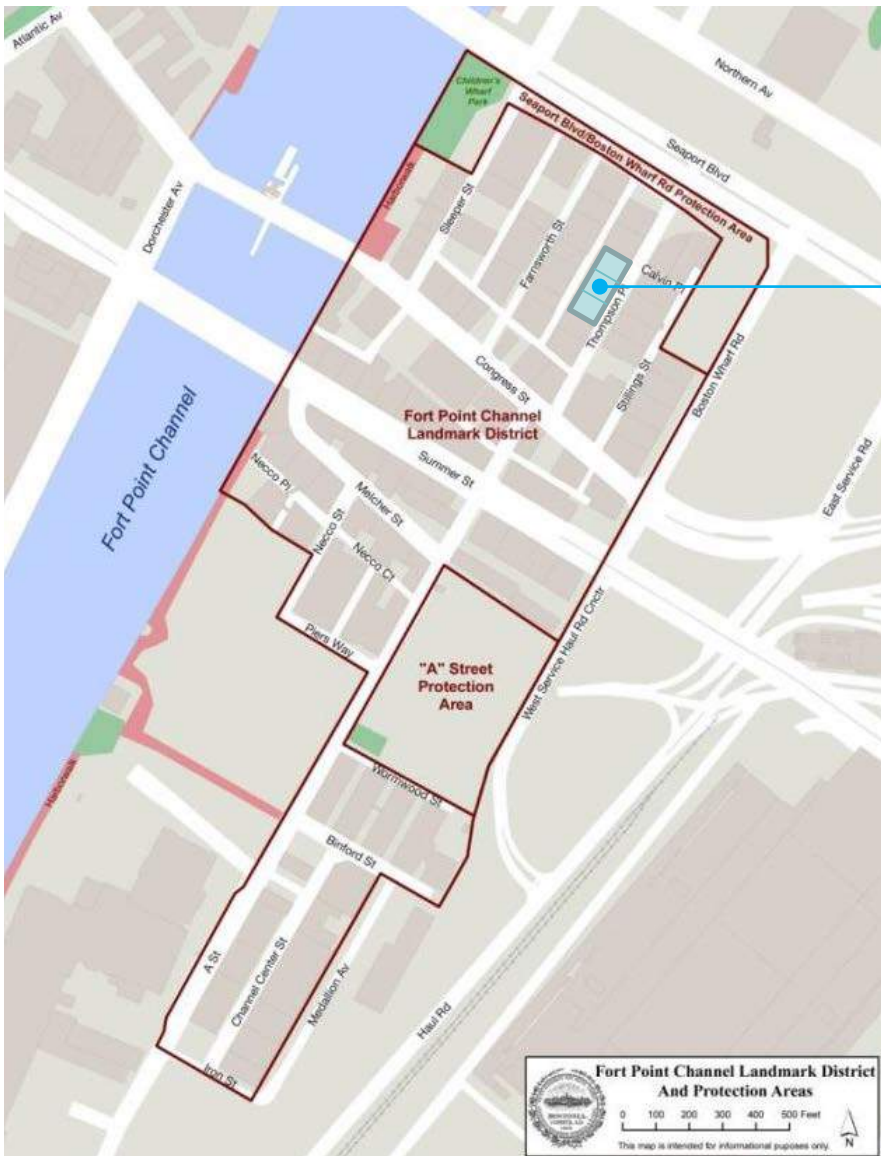

# 26,30,36 THOMSON PLACE

# DESIGN REVIEW AGENDA

LOCATION OF BUILDINGS WITHIN DISTRICT

LOCATION OF BUILDINGS WITHIN SITE

EXISTING PHOTOS

26 THOMSON PLACE

- DESIGN VISION
- SCOPE IMAGES

30 THOMSON PLACE

- DESIGN VISION
- SCOPE IMAGES

36 THOMSON PLACE

- DESIGN VISION
- SCOPE IMAGES

26 THOMSON PLACE  
 30 THOMSON PLACE  
 36 THOMSON PLACE

FORT POINT CHANNEL LANDMARK DISTRICT  
 PROJECT LOCATION MAP

26 THOMSON

26 / 30 THOMSON

30 THOMSON

36 THOMSON