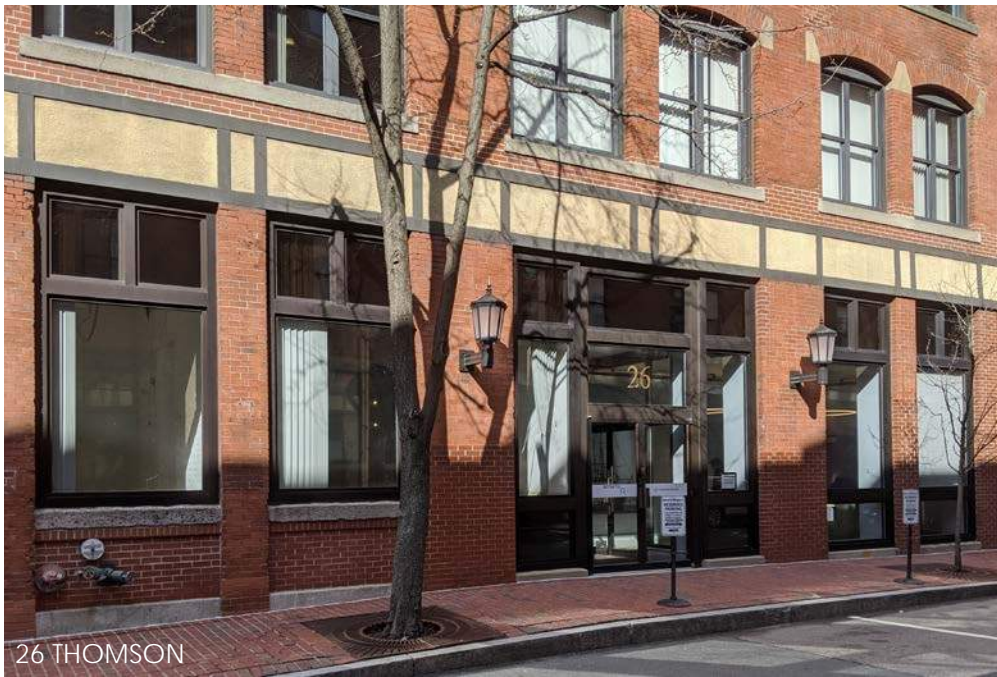

# 26,30,36 THOMSON PLACE

36 THOMSON PLACE

- DESIGN VISION
- SCOPE IMAGES

26 THOMSON PLACE  
 30 THOMSON PLACE  
 36 THOMSON PLACE

FORT POINT CHANNEL LANDMARK DISTRICT  
 PROJECT LOCATION MAP

26 THOMSON

26 / 30 THOMSON

30 THOMSON

36 THOMSON

## EXISTING PHOTOS

DESIGN VISION  
 THOMSON PLACE STREET ELEVATION