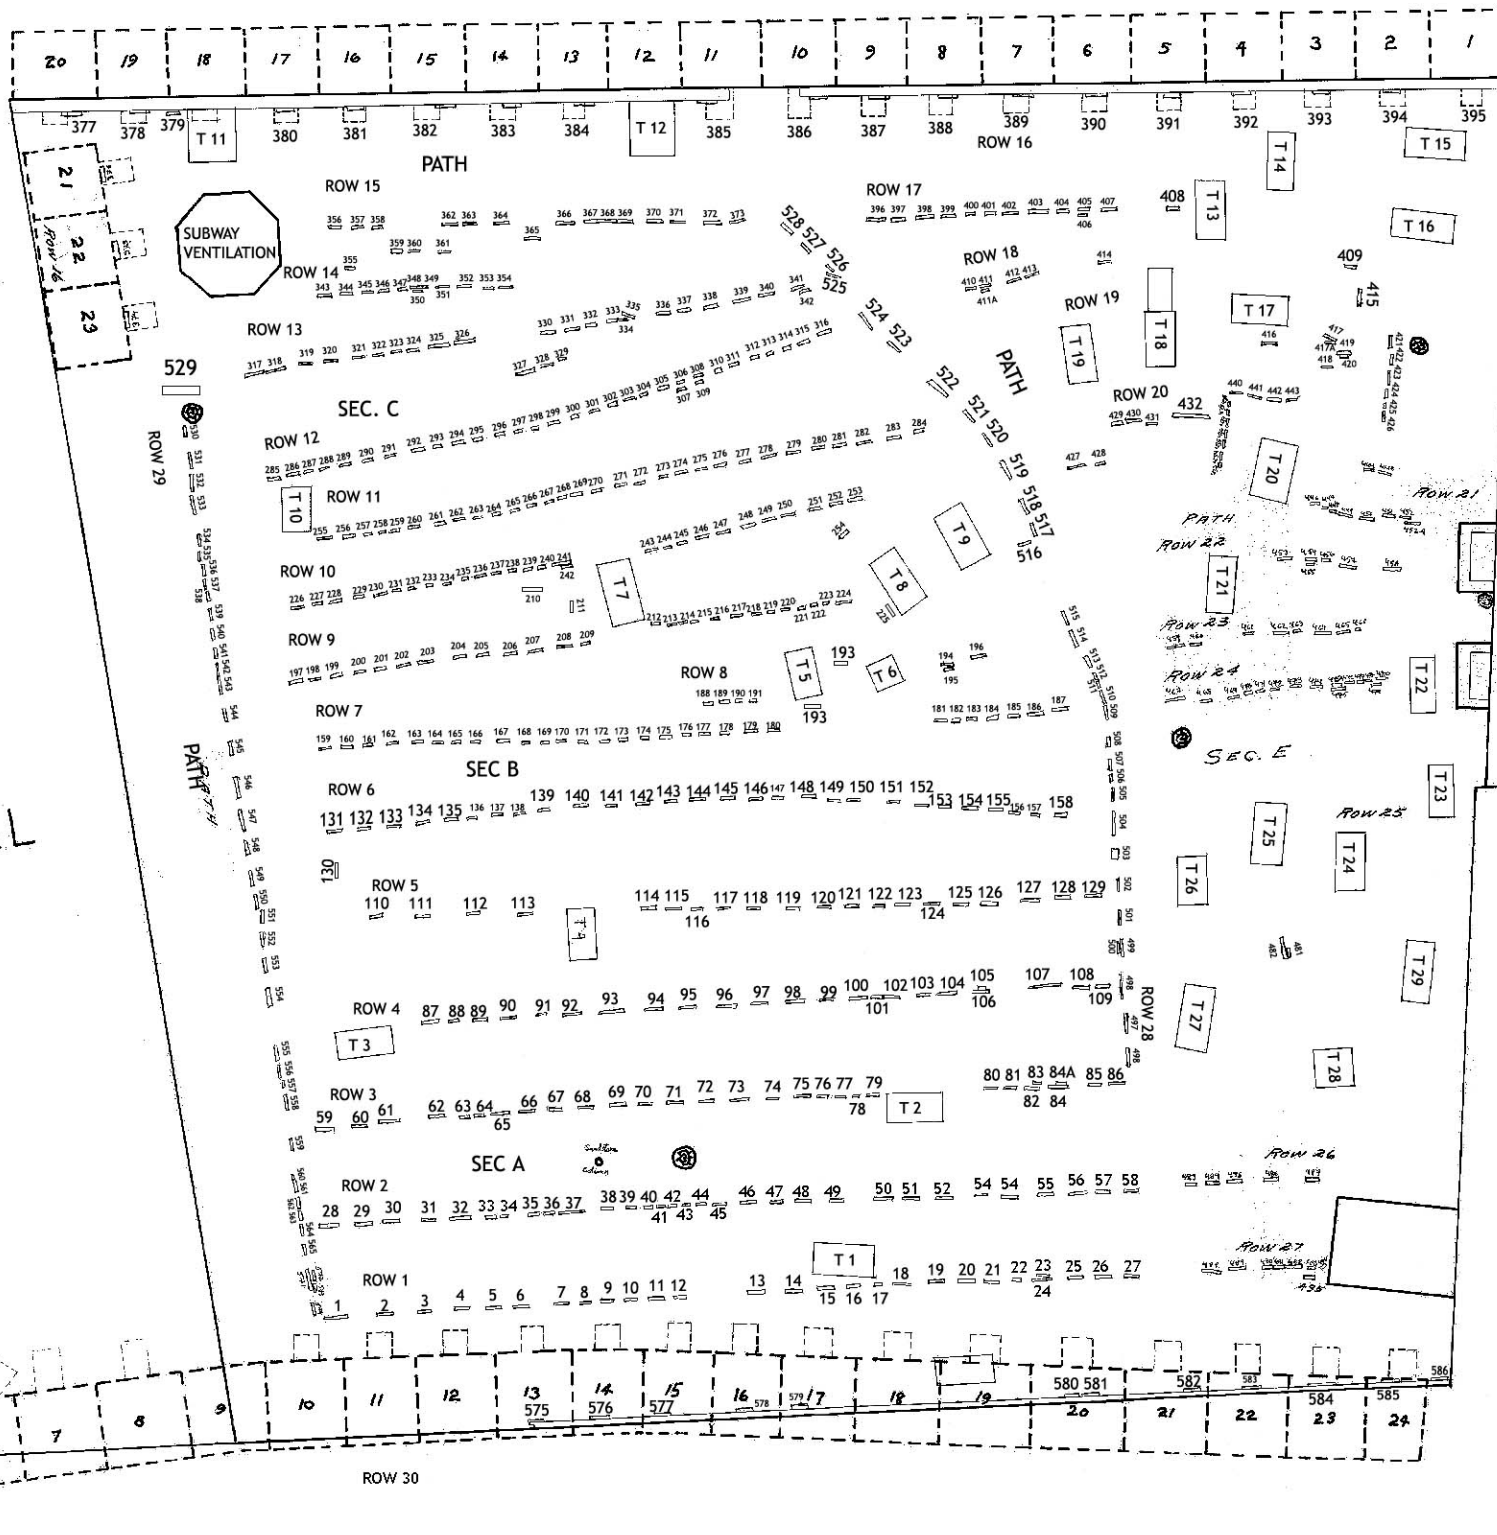

TREMONT STREET

KING'S CHAPEL

CITY HALL

CITY OF BOSTON
 KING'S CHAPEL
 BURIAL GROUND
 BOSTON PROPER
 Revised: September 2nd, 1995
 Kelly Thomas
 9mo 1. Board, Burial Ground Inventory Team member

Scale 8 feet to an inch