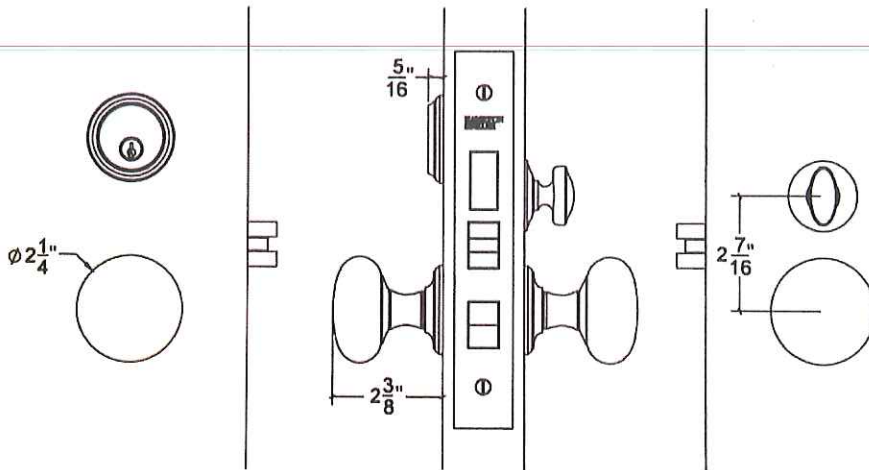

Select a lever or knob from Lever & Knob Selection page B28 (shown with HK005 knob)

Interior Sets

- Available for Mortise lock or Tubular pre-bore or non-bore application
- Dummies are surface mounted
- Tubular latch: 1/4" turn on down levers
- Hamilton Sinkler will ship a complete set based on door configuration and trim selected

	MS301	MS301.13
A	10"	13"
B	3"	3-1/2"
C	2"	2-1/8"
D	2-3/4"	3-1/8"
E	1/2"	7/8"

PERIOD HARDWARE

EST. 1946

113 THOREAU STREET - CONCORD, MA 01742
617-227-0758 - WWW.PERIODHARDWARE.COM

Size: 5 3/4"Hx5 1/4"Wx1 3/4"D