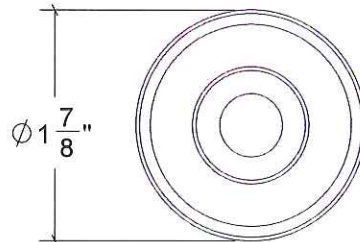

Tel: 212-760-3377
Fax: 212-760-3362

orders@hamiltonsinkler.com
www.hamiltonsinkler.com