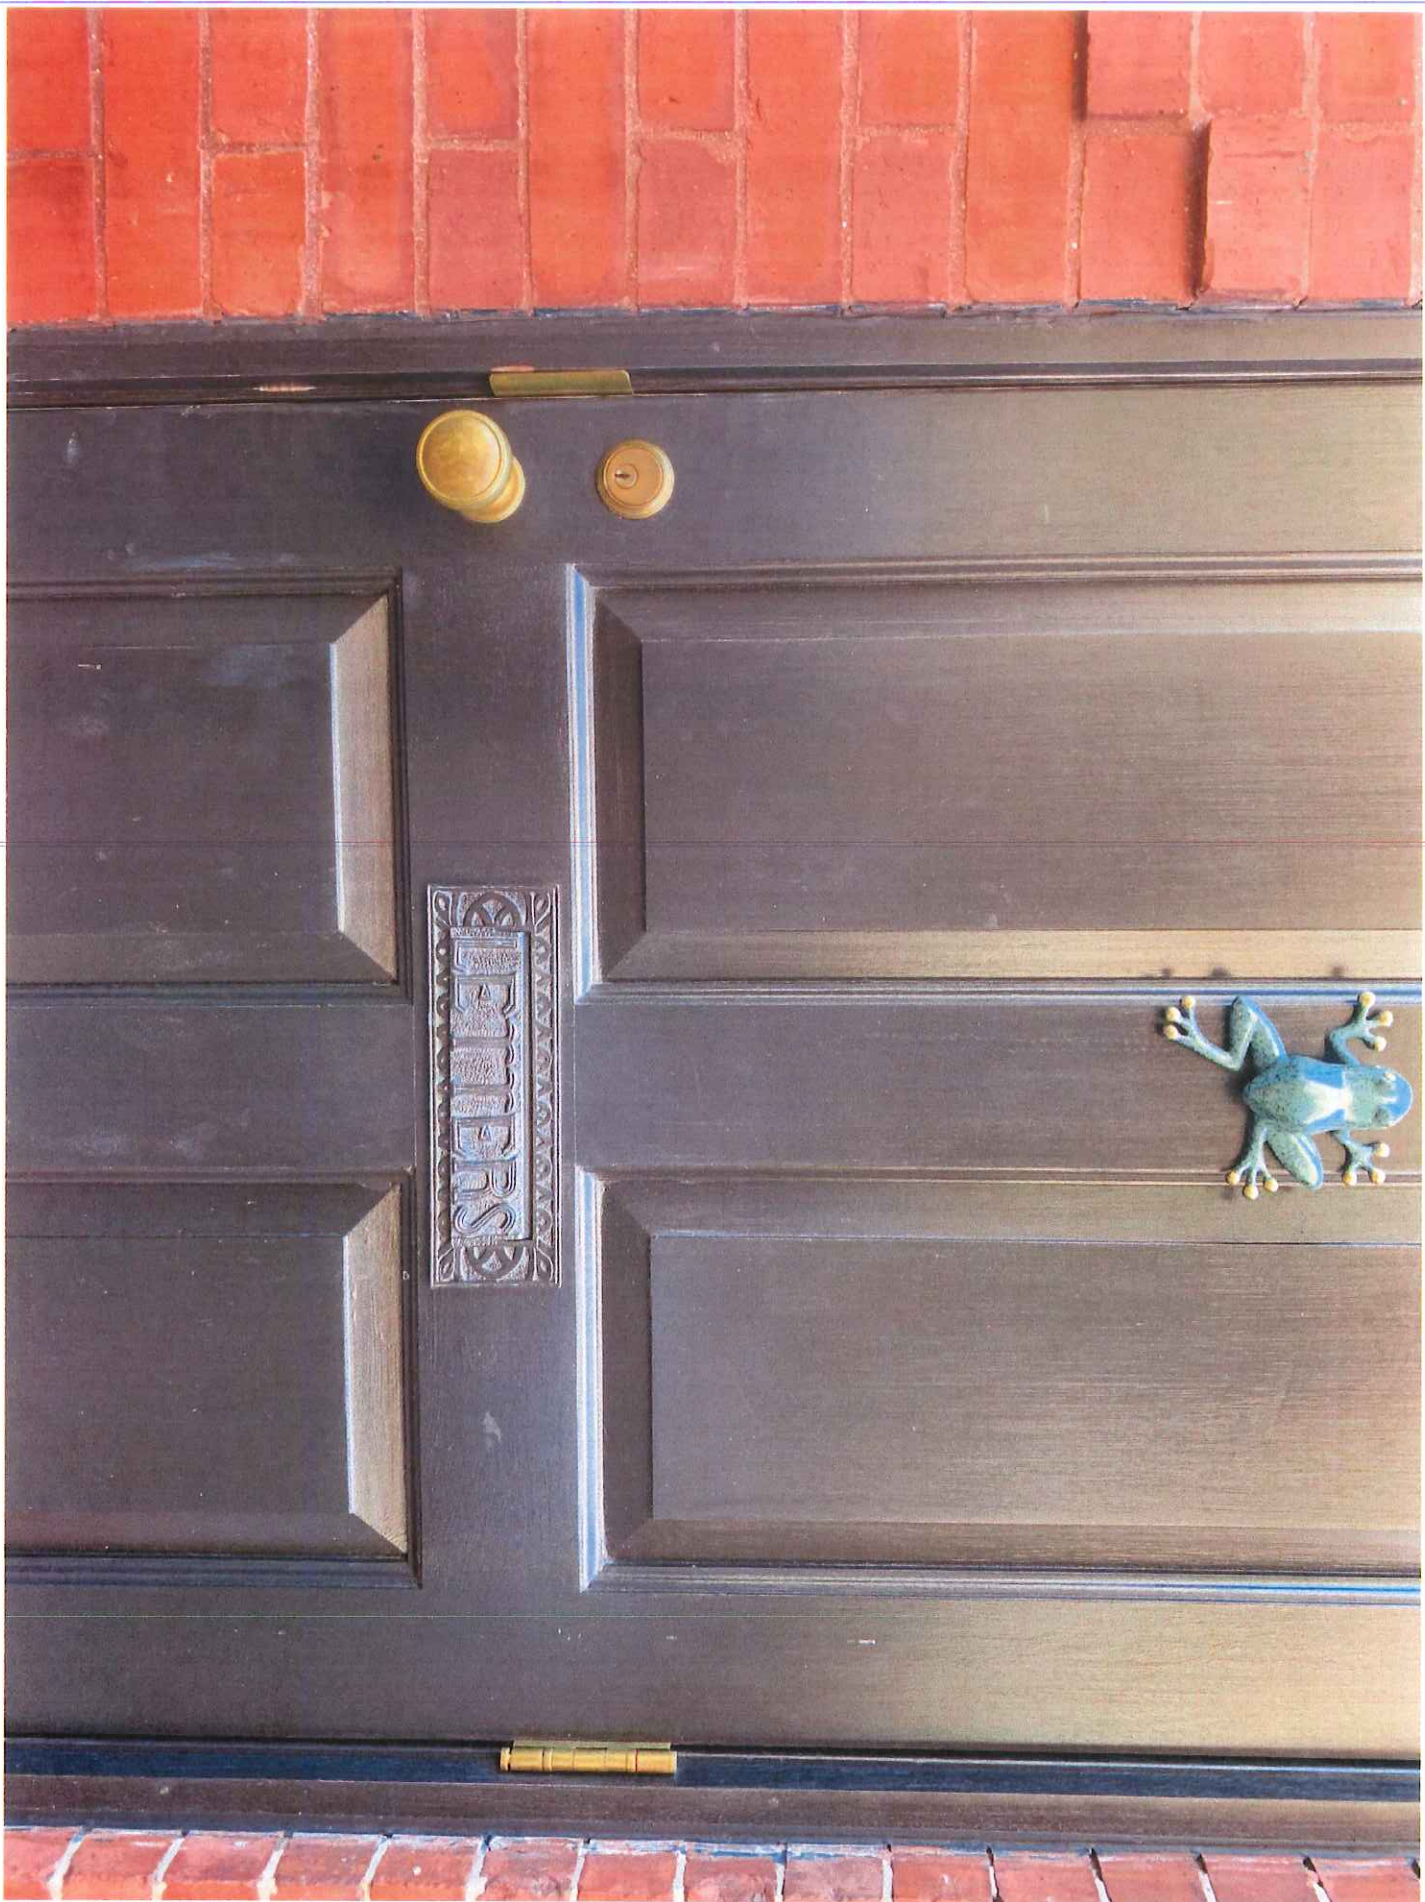

150

EXAMPLE OF MUDGERS INSTALLED IN THE DOOR AND FOR NECESSARY

HAMILTON SINKLER

EXTERIOR KNOB

HK004 Revival Classic Door Knob Plain

Standard Finishes:

- Bright Antique Brass
- Brushed Nickel
- Oil Rubbed Bronze
- Polished Brass Unlacquered
- Polished Chrome
- Polished Nickel
- Satin Brass

Select a lever or knob from Lever & Knob Selection page B28 (shown with HK005 knob)

Interior Sets

- Available for Mortise lock or Tubular pre-bore or non-bore application
- Dummies are surface mounted
- Tubular latch: 1/4" turn on down levers
- Hamilton Sinkler will ship a complete set based on door configuration and trim selected