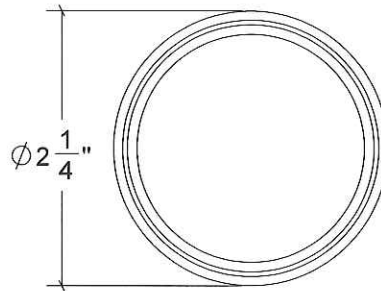

Tel: 212-760-3377
Fax: 212-760-3362

orders@hamiltonsinkler.com
www.hamiltonsinkler.com