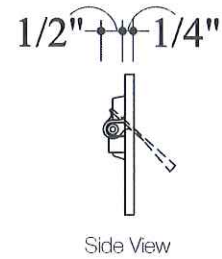

Interior Slot