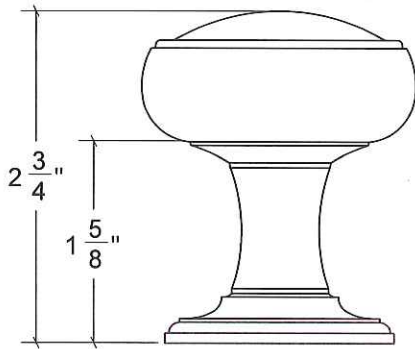

Tel: 212-760-3377
Fax: 212-760-3362

orders@hamiltonsinkler.com
www.hamiltonsinkler.com