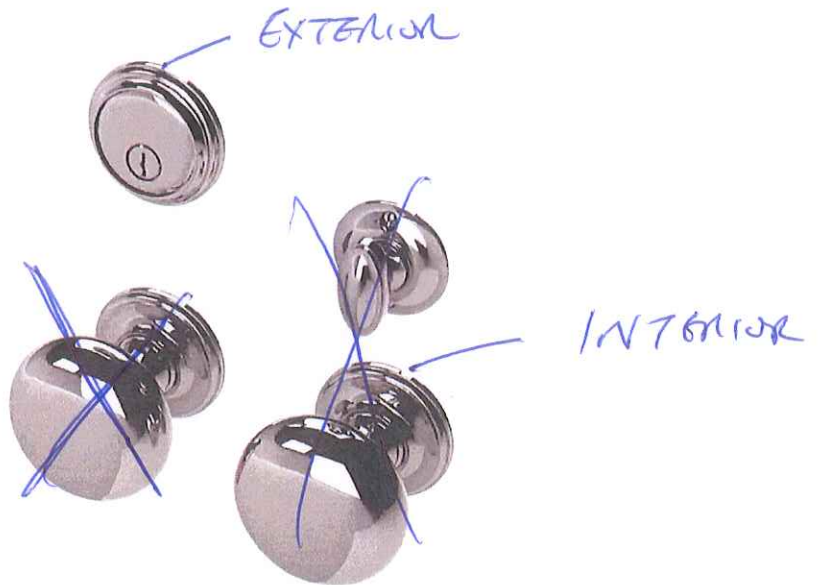

150

EXAMPLE OF MUDGERS INSTALLED IN THE DOOR AND FOR NECESSARY

HAMILTON SINKLER

EXTERIOR KNOB

HK004 Revival Classic Door Knob Plain

Standard Finishes:

- Bright Antique Brass
- Brushed Nickel
- Oil Rubbed Bronze
- Polished Brass Unlacquered
- Polished Chrome
- Polished Nickel
- Satin Brass

Base Material:
Solid Brass

Knob shown with R305 Rosette

Tel: 212-760-3377
Fax: 212-760-3362

orders@hamiltonsinkler.com
www.hamiltonsinkler.com

EN305ML/EN305MK-Mortise
EN305TL/EN305TK-Tubular

Shown: EN305ML-HK005-PN

Select a lever or knob from Lever & Knob Selection page B28 (shown with HK005 knob)

Interior Sets

- Available for Mortise lock or Tubular pre-bore or non-bore application
- Dummies are surface mounted
- Tubular latch: 1/4" turn on down levers
- Hamilton Sinkler will ship a complete set based on door configuration and trim selected

Bright Antique Brass (BAB)

Oil Rubbed Bronze (ORB)

HAMILTON SINKLER

MS301 Heritage Mail Slot

Standard Finish:
— Bronze Patina

Base Material:
Solid Bronze

Exterior Slot

Interior Slot