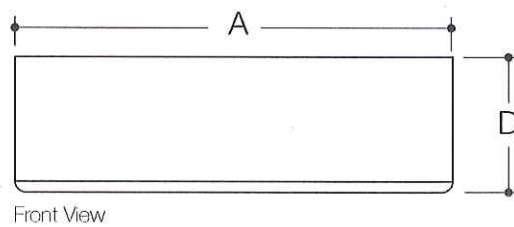

	MS301	MS301.13
A	10"	13"
B	3"	3-1/2"
C	2"	2-1/8"
D	2-3/4"	3-1/8"
E	1/2"	7/8"

PERIOD HARDWARE

EST. 1946

113 THOREAU STREET - CONCORD, MA 01742
617-227-0758 - WWW.PERIODHARDWARE.COM

Size: 5 3/4"Hx5 1/4"Wx1 3/4"D