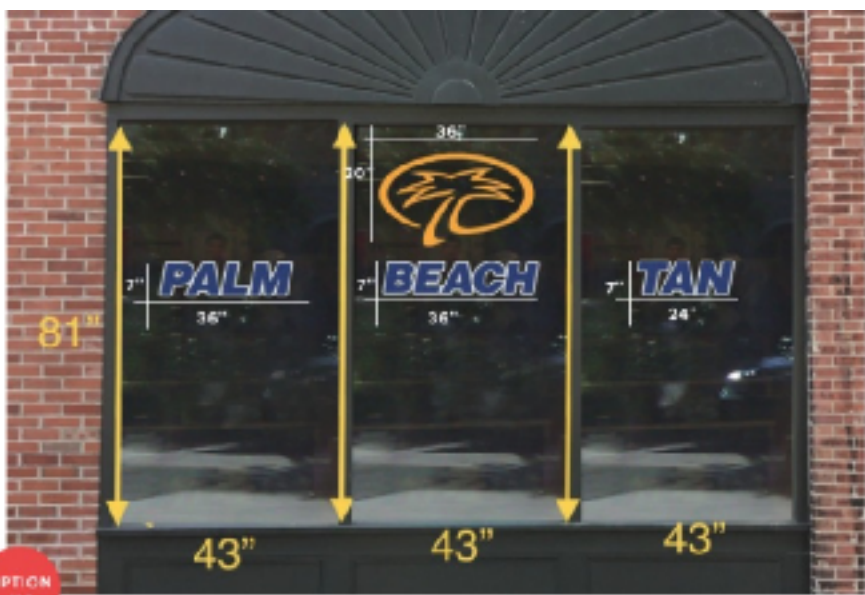

**SofisTech**  
 121 Broadway  
 Revere MA 02151

existing

proposed

OPTION #1

The total area of the 3 window panes is 72.6 Sq feet.  
 the total of the lettering and logo adds 10 Sq Feet

OPTION #2

$72.6\text{sqf} \times 20\% =$   
**14.5 sqf**

Logo decal Sticker 3M 1080 pasted outside the 3 windows with logo on center window