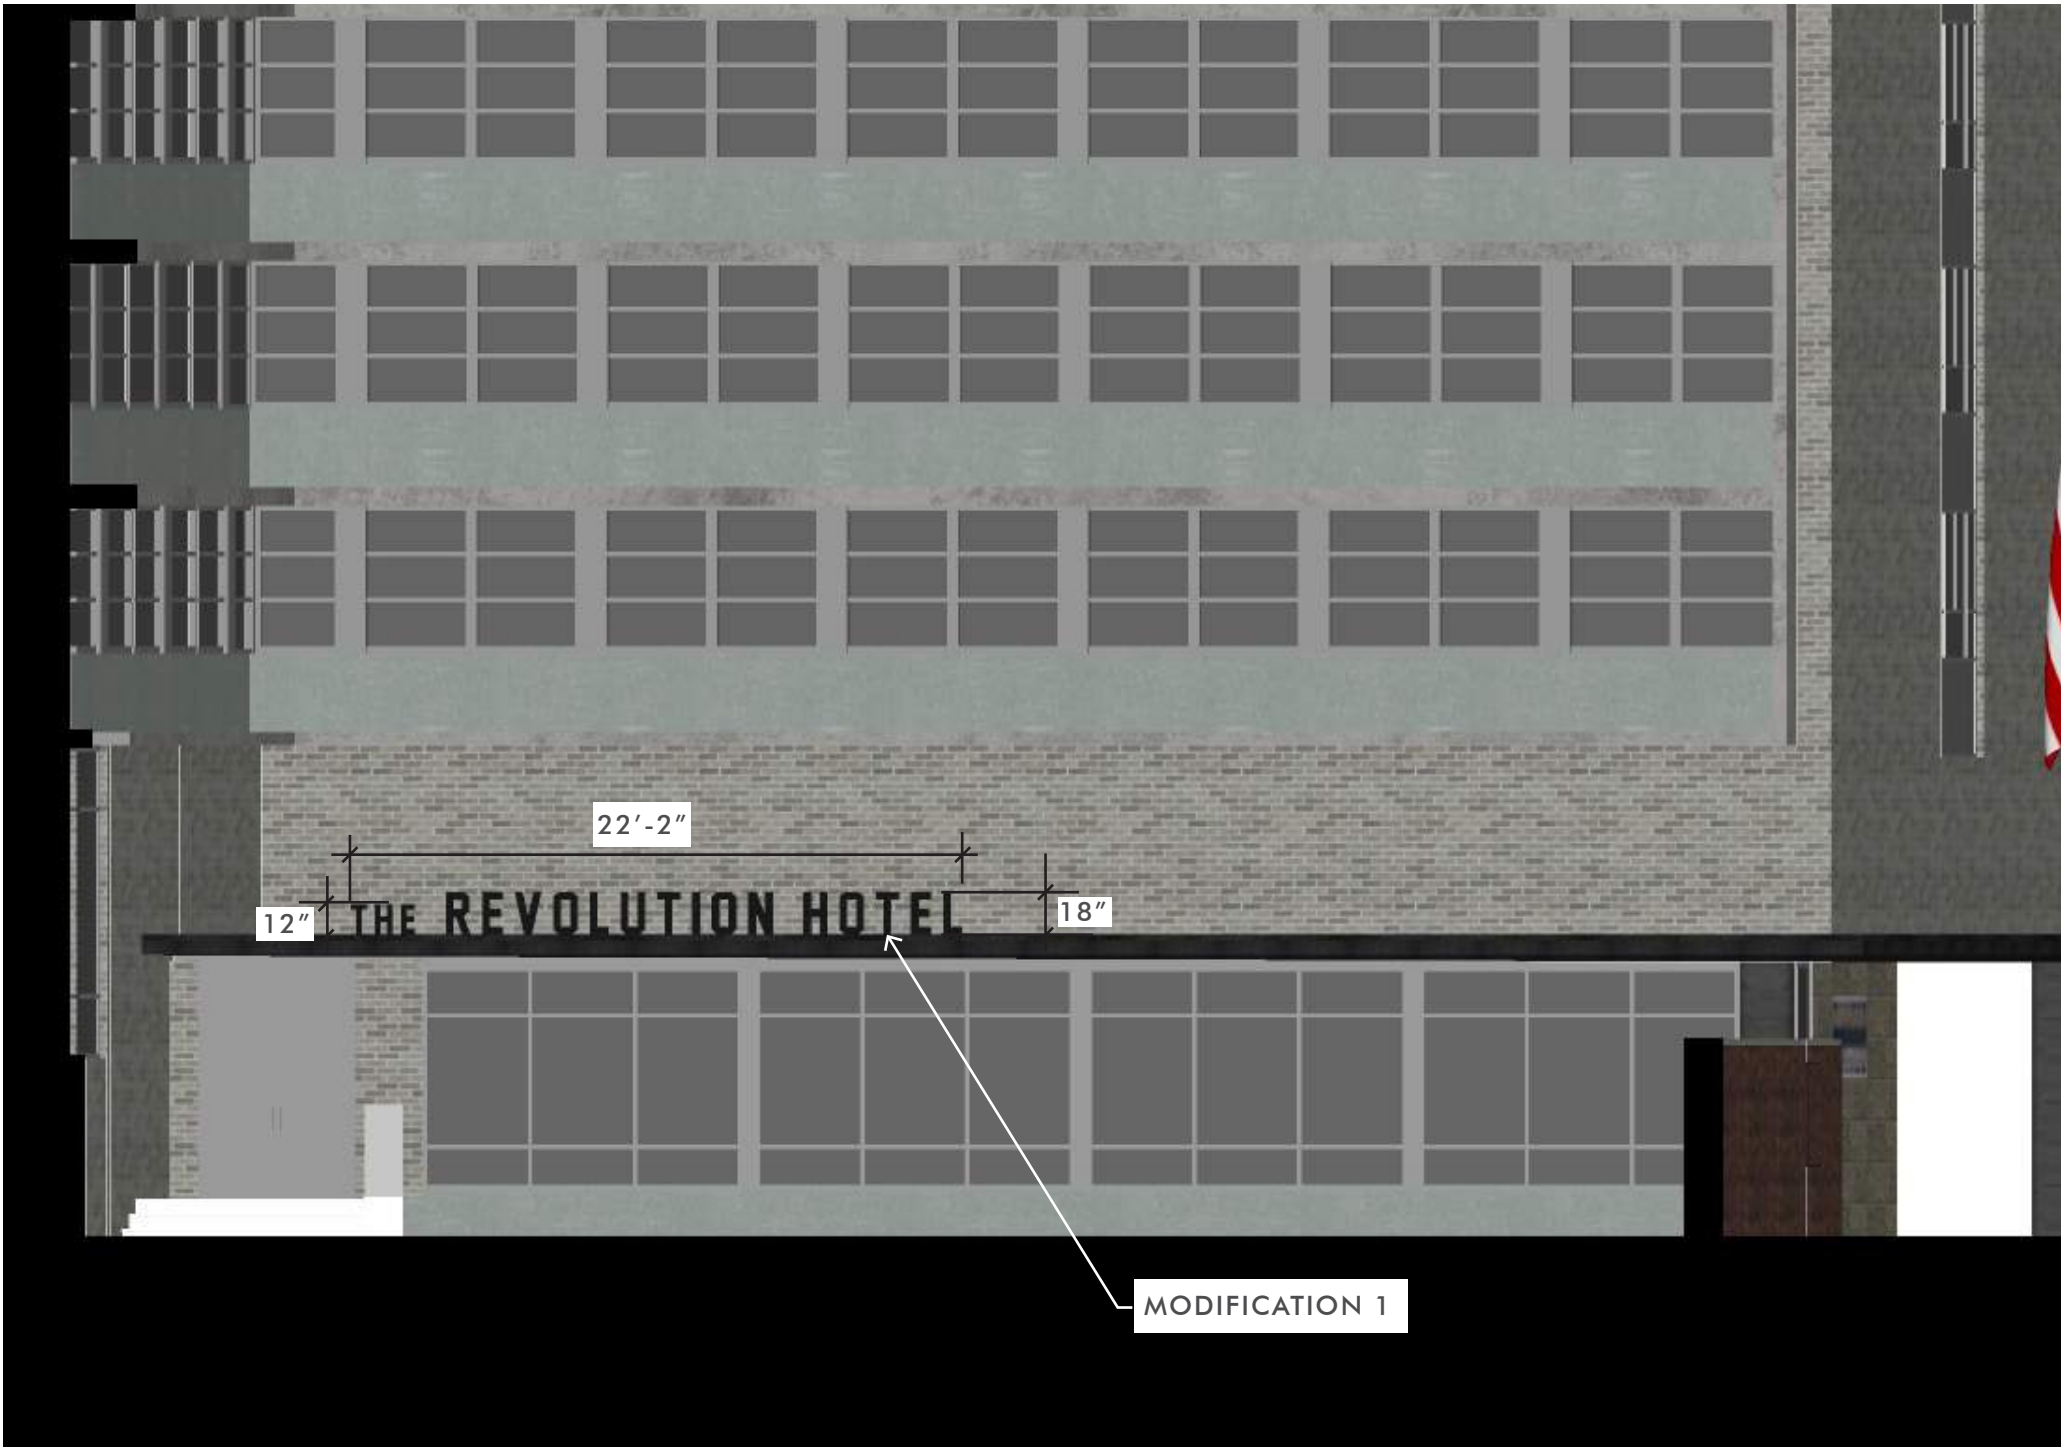

PCA

MOUNT VERNON COMPANY

40 BERKELEY STREET

LANDMARKS SUBMISSION
EXTERIOR SIGNAGE

04.09.2018

**OUTLINE OF REQUESTED
MODIFICATIONS**

1. Add new front-lit signage on top of canopy adjacent to the courtyard

A - Appleton Street Facade

B - Berkeley Street Facade

C - Berkeley Street / Grey Street Corner

D - Grey Street Facade

APPROVED SIGNAGE AT BERKELEY AND APPLETON CORNER

EXISTING - VIEW FROM BERKELEY ST APPROACH

LOCATION OF PROPOSED SIGN

PROPOSED - VIEW FROM BERKELEY ST APPROACH

MODIFICATION 1

MODIFICATION 1

Reference Image for Sign Construction: MassArt

DESIGN

- The canopy sign is a simple, timeless gesture that sits on top of the courtyard canopy. The sign will be individual letters with a matte metal face and brass edges. The letters will be mounted either directly to the canopy or to a continuous raceway dependant on final structural requirements.
- The sign will be lit from the front with a low profile continuous LED light.

Reference Image for Sign Construction: Berkeley College of Music

Reference Image for 2
Materials: one as the face, one
as the return

Reference Image for Front Lighting: Berkeley College of Music