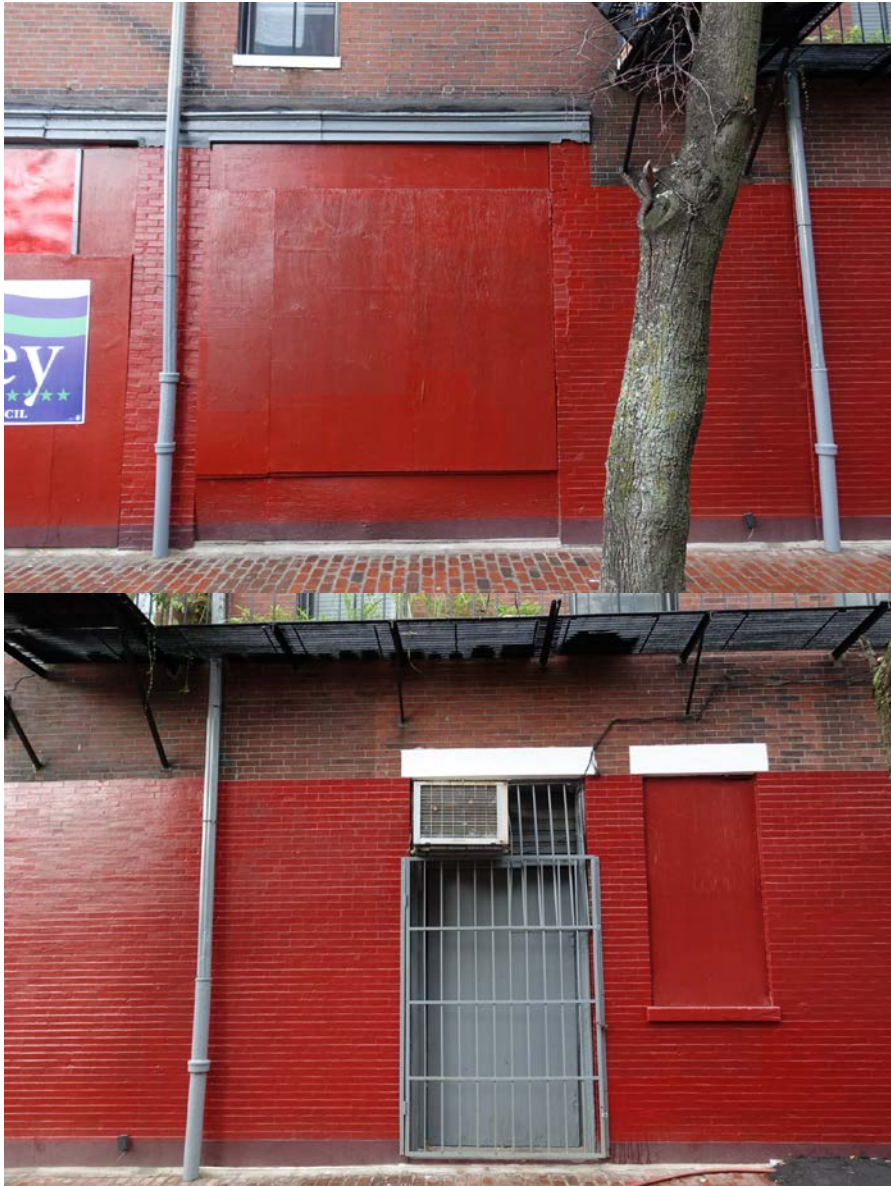

STR#2679

BEHR

BASE: 5340

PP EXT SEMI GLOSS/SEMI GLOSS  
{CM} Custom Color Match

CLRNT	EL	RL	VUL			
0Z	0	11	0			
384th	88	4	288			

GALLON- 8/31/2017 (JOE)

267917551916

NOT RETURNABLE