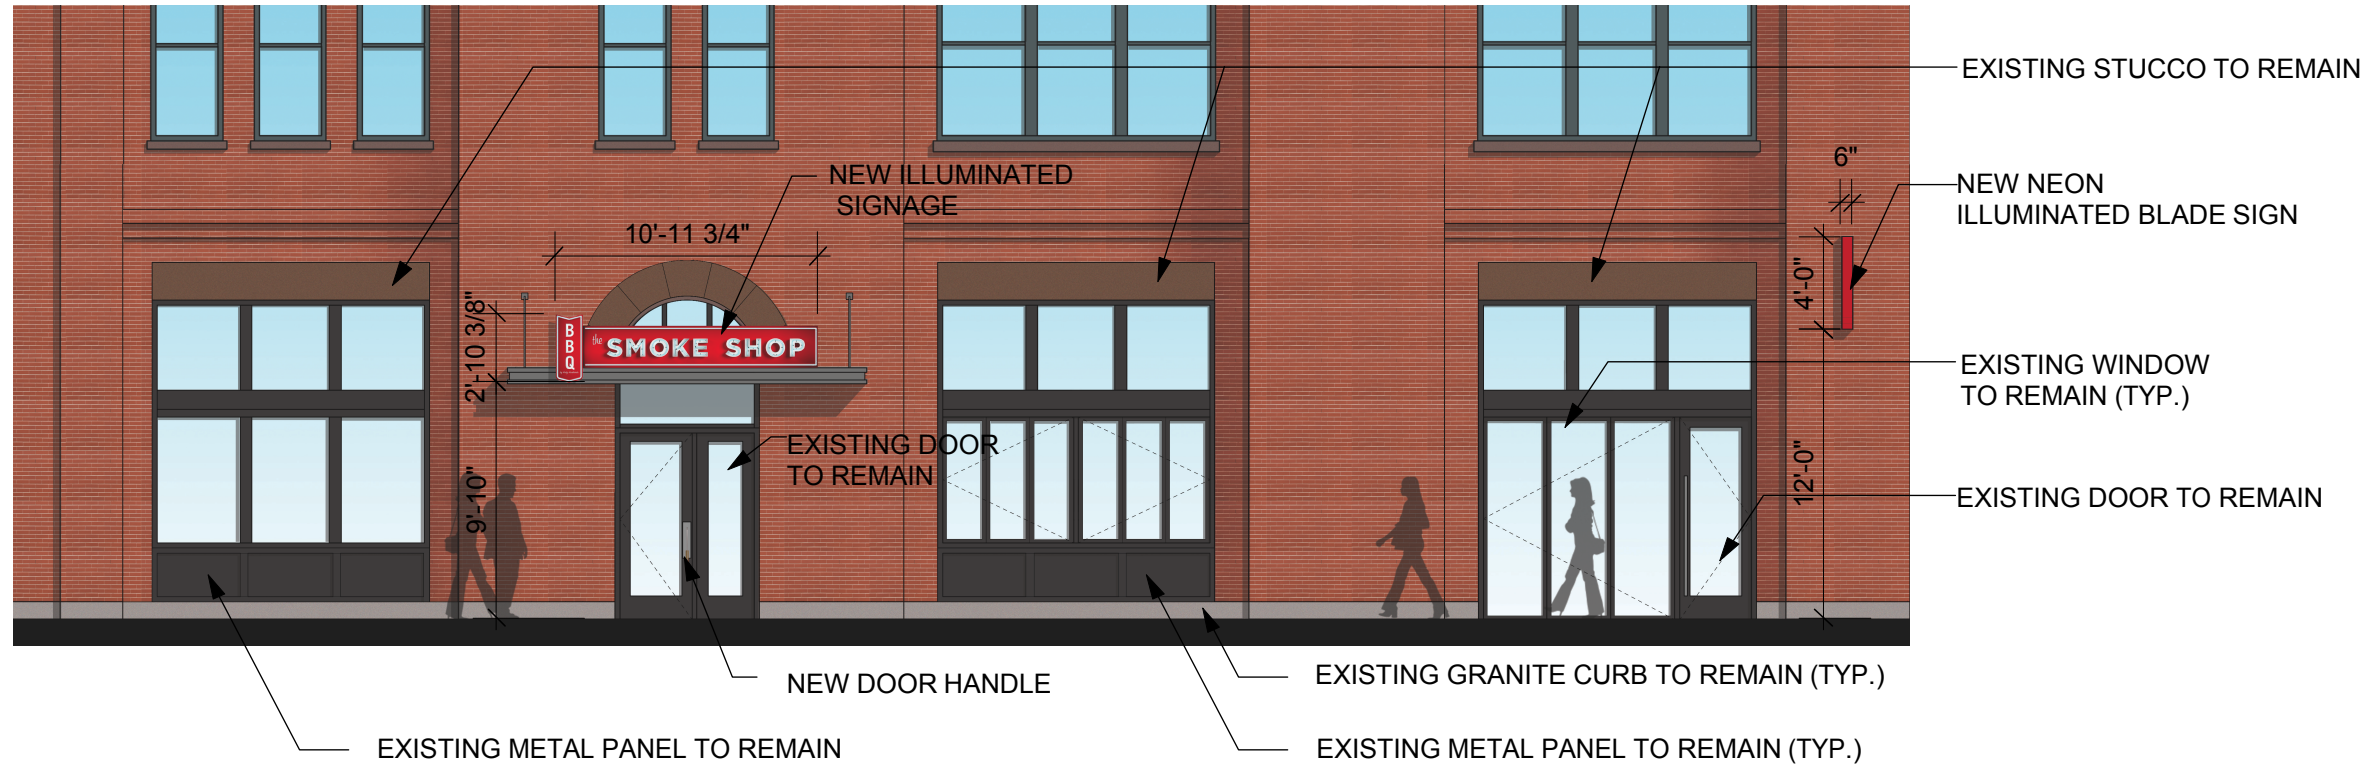

# SMOKE SHOP

343 Congress St  
Boston, MA 02210

BLADE SIGN REVISION  
10.30.2017

1 EXTERIOR PROPOSED RENDERING  
Scale: 1/8" = 1'-0"

2 BLADE SIGN DETAIL  
Scale: 1" = 1'-0"

**SOUSA design**  
Architects

81 Boylston Street, 2nd Floor  
Brookline, MA 02445  
617 . 879 . 9100