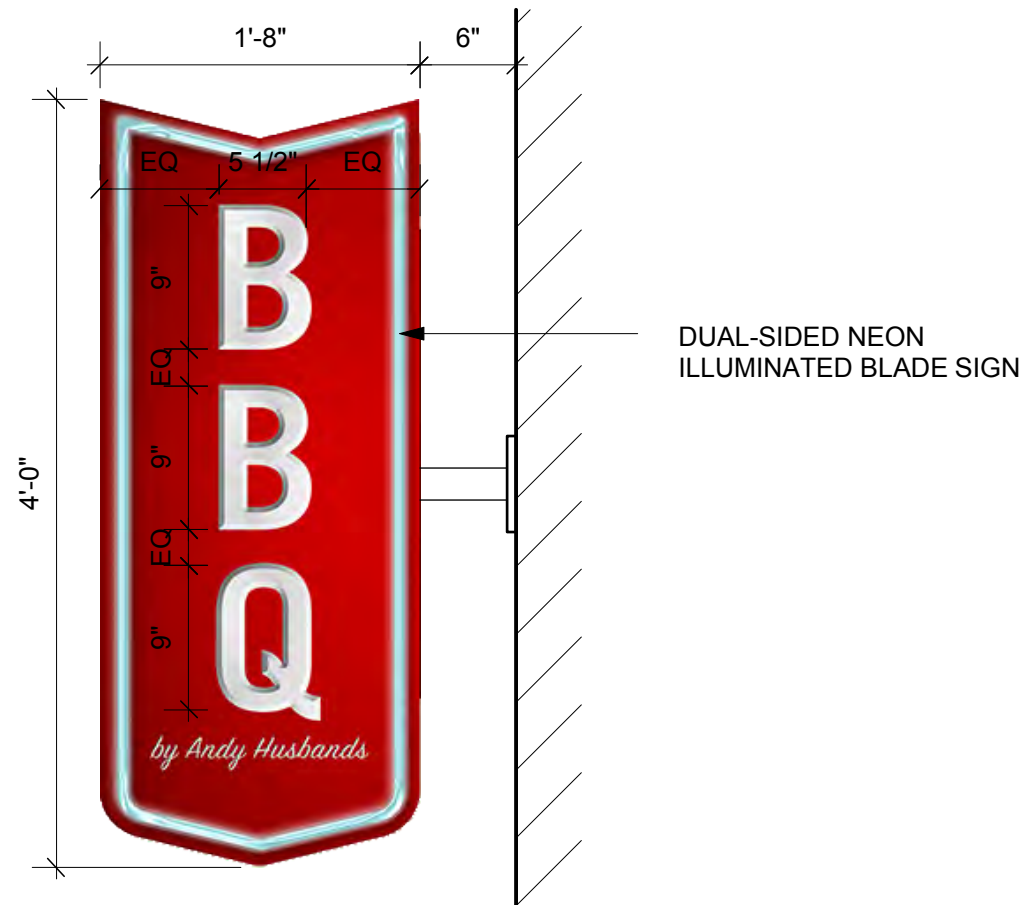

# SMOKE SHOP

343 Congress St  
Boston, MA 02210

BLADE SIGN REVISION  
10.30.2017

1 EXTERIOR PROPOSED RENDERING  
Scale: 1/8" = 1'-0"

2 BLADE SIGN DETAIL  
Scale: 1" = 1'-0"

**SOUSA design**  
Architects

81 Boylston Street, 2nd Floor  
Brookline, MA 02445  
617 . 879 . 9100