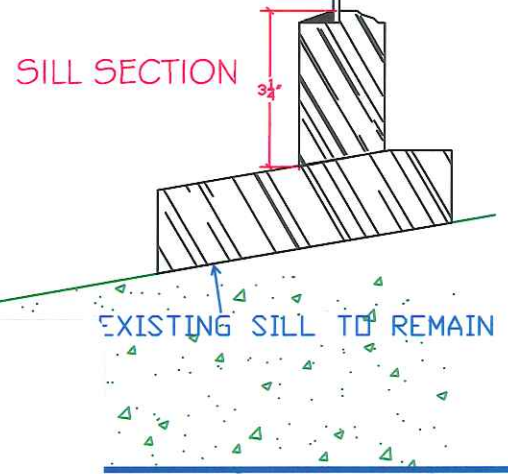

Tim Clifford
21 Joy Street #2
Boston, MA 02114

Tim Clifford
21 Joy Street #2
Boston, MA 02114

SSB WT & CHORD SASH - EXISTING CONDITIONS DRAWING

T.D.L. BAR FULL SCALE

Tim Clifford
21 Joy Street #2
Boston, MA 02114