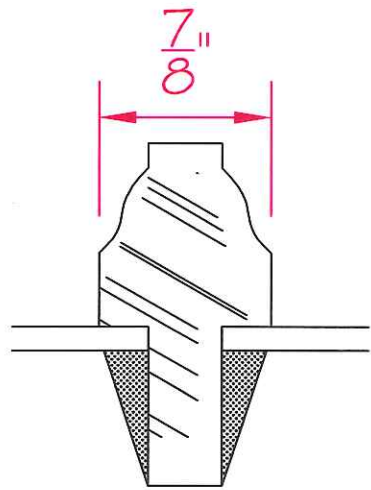

Tim Clifford
21 Joy Street #2
Boston, MA 02114

Tim Clifford
21 Joy Street #2
Boston, MA 02114

SSB WT & CHORD SASH - EXISTING CONDITIONS DRAWING

T.D.L. BAR FULL SCALE

Tim Clifford
21 Joy Street #2
Boston, MA 02114