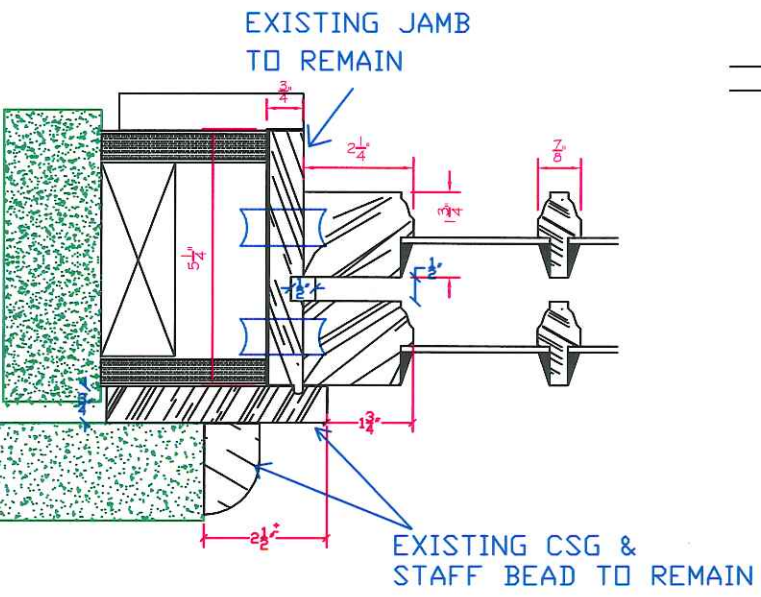

Tim Clifford
21 Joy Street #2
Boston, MA 02114

Tim Clifford
21 Joy Street #2
Boston, MA 02114

SSB WT & CHORD SASH - EXISTING CONDITIONS DRAWING

T.D.L. BAR FULL SCALE

Tim Clifford
21 Joy Street #2
Boston, MA 02114