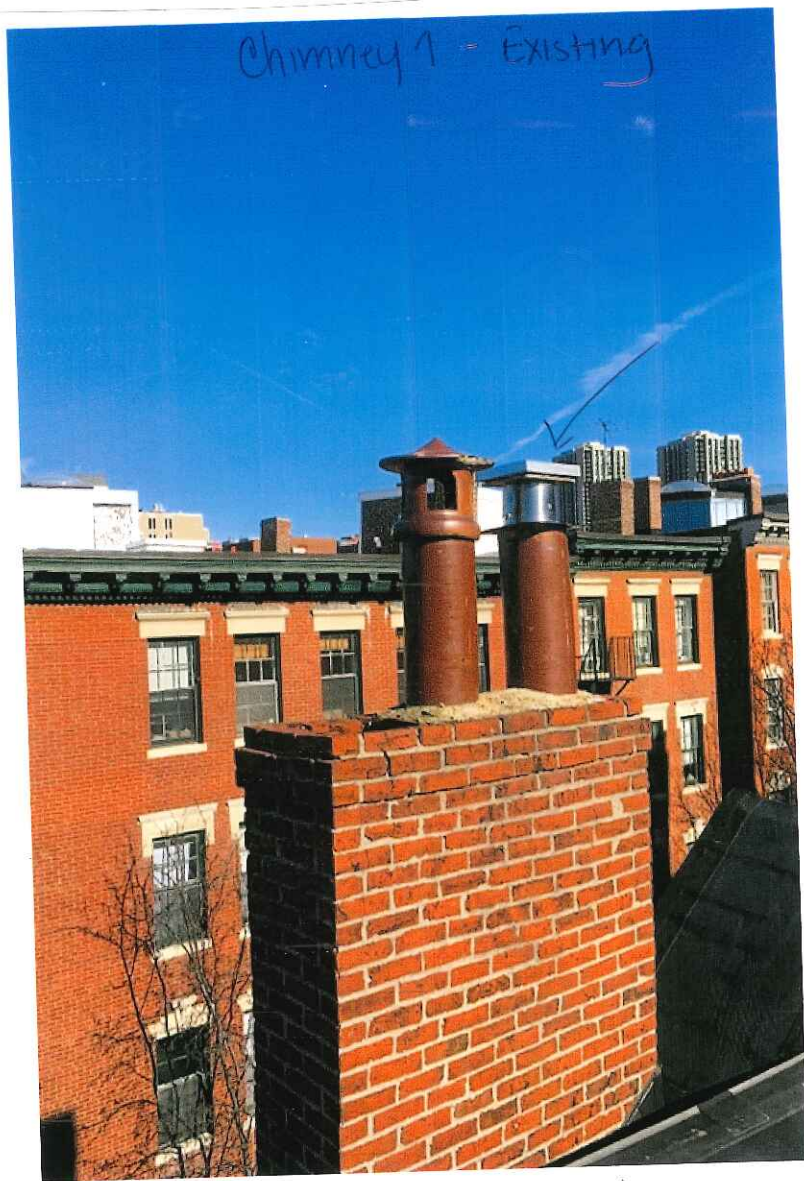

Both Chimneys - From ground

Proposed fan

Chimney 1

Chimney 1 - Existing

**Boston's
Best
Chimney**

76 Bacon St., Waltham, MA 02451
TEL (781) 893-6611 FAX (781) 893-1132

Name

Knopf