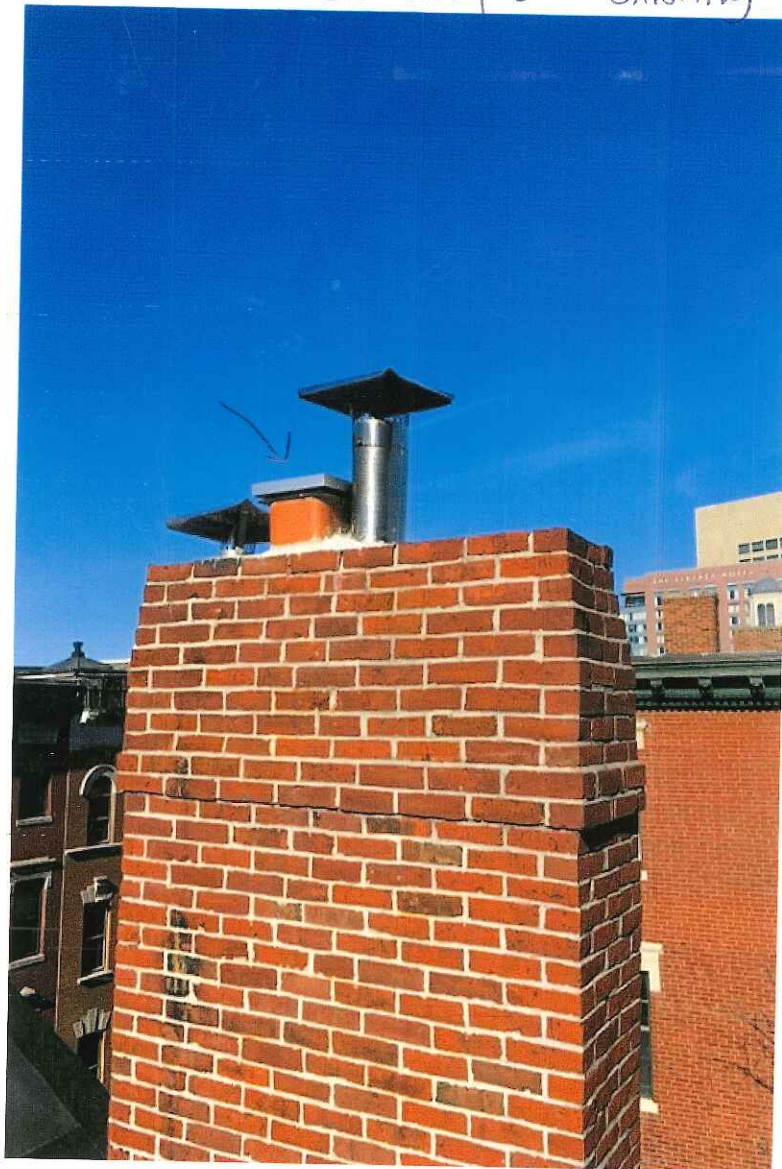

Chimney 2 - existing