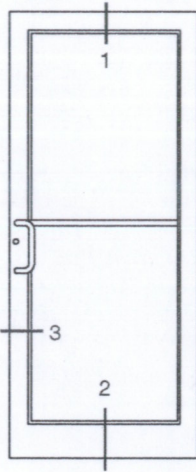

HANDRAIL MOULDINGS

Scale: 6" = 1'-0"

● ALUMINUM Alloy 6063-T52, Mill Finish, 20' lengths

6931 ● Aluminum .615 lb/ft
Fittings: B-C-CC-CL-CR-E-GL-GR-L-N-S-T-V

6934 ● Aluminum .804 lb/ft
Fittings: B-C-CC-CL-CR-E-GL-GR-L-N-S-T-V

› **HARDWARE**

- DOOR HARDWARE
- SHOWER HEAD & HAND SHOWER
- CURTAIN
- DRYING RACK
- MAKE-UP MIRROR
- HOOK & HANGERS
- BATH ACCESSORIES
- TOWEL BAR/RING/SHELF
- STORAGE HOLDERS & RACKS
- TOILET PAPER HOLDER
- FLOOR DRAIN & POP UP DRAIN
- SOAP DISPENSER / SOAP DISH
- HAND DRYER/ SKIN DRYER/HAIR

SCALE 3" = 1' 0"

190 NARROW STILE

350 MEDIUM STILE

500 WIDE STILE

SINGLE ACTING

SINGLE ACTING

SINGLE ACTING

DOUBLE ACTING