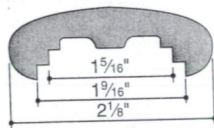

C. T.
RE

LOWER LEVEL PLAN @ FRONT YARD
1/4" = 1'-0"

SIDEWALK LEVEL PLAN @ FRONT YARD
1/4" = 1'-0"

(E) RAIL @ SIDEWALK
1/4" = 1'-0"

SOUTH ELEVATION
1/4" = 1'-0"

SECTION @ FRONT YARD (LOOKING EAST)
1/4" = 1'-0"

HANDRAIL MOULDINGS

Scale: 6" = 1'-0"

● ALUMINUM Alloy 6063-T52, Mill Finish, 20' lengths

6931 ● Aluminum .615 lb/ft
Fittings: B-C-CC-CL-CR-E-GL-GR-L-N-S-T-V

6934 ● Aluminum .804 lb/ft
Fittings: B-C-CC-CL-CR-E-GL-GR-L-N-S-T-V

6930 ● Aluminum .936 lb/ft
Fittings: B-C-CC-CL-CR-E-GL-GR-L-N-S-T-V

6929 ● Aluminum .670 lb/ft
Fittings: B-C-CC-CL-CR-E-GL-GR-L-N-S-T-V
Outside profile identical to 6930, for straight runs only

6933 ● Aluminum .770 lb/ft
Fittings: B-C-CC-CL-CR-GL-GR-N-S-V

6935 ● Aluminum .980 lb/ft
Fittings: B-C-CC-CL-CR-E-GL-GR-N-S-T-V

6984* ● Aluminum 1.301 lb/ft
Fittings: C-N
* Use 1 1/2" x 1/4" flat bar for splicing and for closing ends

6985* ● Aluminum .977 lb/ft
Fittings: C-N
* Use 1 1/2" x 1/4" flat bar for splicing and for closing ends