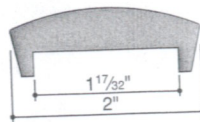

HANDRAIL MOULDINGS

Scale: 6" = 1'-0"

● ALUMINUM Alloy 6063-T52, Mill Finish, 20' lengths

6931 ● Aluminum .615 lb/ft
Fittings: B-C-CC-CL-CR-E-GL-GR-L-N-S-T-V

6934 ● Aluminum .804 lb/ft
Fittings: B-C-CC-CL-CR-E-GL-GR-L-N-S-T-V

6930 ● Aluminum .936 lb/ft
Fittings: B-C-CC-CL-CR-E-GL-GR-L-N-S-T-V

6929 ● Aluminum .670 lb/ft
Fittings: B-C-CC-CL-CR-E-GL-GR-L-N-S-T-V
Outside profile identical to 6930, for straight runs only

6933 ● Aluminum .770 lb/ft
Fittings: B-C-CC-CL-CR-GL-GR-N-S-V

6935 ● Aluminum .980 lb/ft
Fittings: B-C-CC-CL-CR-E-GL-GR-N-S-T-V

6984* ● Aluminum 1.301 lb/ft
Fittings: C-N
* Use 1 1/2" x 1/4" flat bar for splicing and for closing ends

6985* ● Aluminum .977 lb/ft
Fittings: C-N
* Use 1 1/2" x 1/4" flat bar for splicing and for closing ends