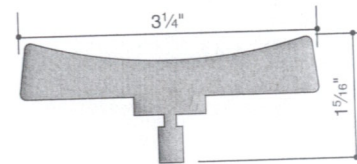

6407 ● Aluminum 2.00 lb/ft
Fittings: C-N (Use fittings for 6907)

T-handrail mouldings 6402, 6405 and 6407 are used with **Carlstadt**® self-aligning brackets on pages 80-81. Clamping action eliminates drilling and tapping and helps in field alignment with posts and wall attachment.