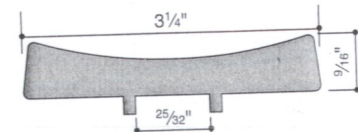

6907 ● Aluminum 1.776 lb/ft
Fittings: C-N

Mouldings 6905, 6906 and 6907 are specially designed for use with **Carlstadt**® self-aligning brackets shown on pages 80-81. A 3/4" x 3/16" flat bar may be used for closing the recess in the handrail moulding.