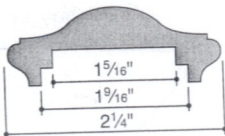

C. T.
RE

LOWER LEVEL PLAN @ FRONT YARD
1/4" = 1'-0"

SIDEWALK LEVEL PLAN @ FRONT YARD
1/4" = 1'-0"

(E) RAIL @ SIDEWALK
1/4" = 1'-0"

SOUTH ELEVATION
1/4" = 1'-0"

SECTION @ FRONT YARD (LOOKING EAST)
1/4" = 1'-0"

HANDRAIL MOULDINGS

Scale: 6" = 1'-0"

● ALUMINUM Alloy 6063-T52, Mill Finish, 20' lengths

6931 ● Aluminum .615 lb/ft
Fittings: B-C-CC-CL-CR-E-GL-GR-L-N-S-T-V

6934 ● Aluminum .804 lb/ft
Fittings: B-C-CC-CL-CR-E-GL-GR-L-N-S-T-V

6930 ● Aluminum .936 lb/ft
Fittings: B-C-CC-CL-CR-E-GL-GR-L-N-S-T-V

6929 ● Aluminum .670 lb/ft
Fittings: B-C-CC-CL-CR-E-GL-GR-L-N-S-T-V
Outside profile identical to 6930, for straight runs only

6933 ● Aluminum .770 lb/ft
Fittings: B-C-CC-CL-CR-GL-GR-N-S-V