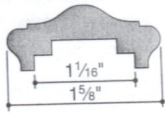

C. T.
RE

LOWER LEVEL PLAN @ FRONT YARD
1/4" = 1'-0"

SIDEWALK LEVEL PLAN @ FRONT YARD
1/4" = 1'-0"

(E) RAIL @ SIDEWALK
1/4" = 1'-0"

SOUTH ELEVATION
1/4" = 1'-0"

SECTION @ FRONT YARD (LOOKING EAST)
1/4" = 1'-0"

HANDRAIL MOULDINGS

Scale: 6" = 1'-0"

● ALUMINUM Alloy 6063-T52, Mill Finish, 20' lengths

6931 ● Aluminum .615 lb/ft
Fittings: B-C-CC-CL-CR-E-GL-GR-L-N-S-T-V

6934 ● Aluminum .804 lb/ft
Fittings: B-C-CC-CL-CR-E-GL-GR-L-N-S-T-V