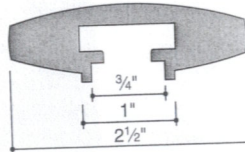

6930 ● Aluminum .936 lb/ft
Fittings: B-C-CC-CL-CR-E-GL-GR-L-N-S-T-V

6929 ● Aluminum .670 lb/ft
Fittings: B-C-CC-CL-CR-E-GL-GR-L-N-S-T-V
Outside profile identical to 6930, for straight runs only

6933 ● Aluminum .770 lb/ft
Fittings: B-C-CC-CL-CR-GL-GR-N-S-V

6935 ● Aluminum .980 lb/ft
Fittings: B-C-CC-CL-CR-E-GL-GR-N-S-T-V

6984* ● Aluminum 1.301 lb/ft
Fittings: C-N
* Use 1 1/2" x 1/4" flat bar for splicing and for closing ends

6985* ● Aluminum .977 lb/ft
Fittings: C-N
* Use 1 1/2" x 1/4" flat bar for splicing and for closing ends

6402 ● Aluminum 1.51 lb/ft
Fittings: C-N (Use fittings for 6902)

6405 ● Aluminum 1.39 lb/ft
Fittings: C-N (Use fittings for 6985)

6532 ● Aluminum 1.440 lb/ft
Fittings: C-N (see page 40).
Mouldings 6530, 6531 and 6532 are used with **Carlsrail**® self-aligning brackets on page 67. Clamping action eliminates drilling and tapping and helps in field alignment with posts and wall attachments. See page 66 for splices, support bar and end cap. **Carlsrail**® mouldings are designed for non-welded assembly.