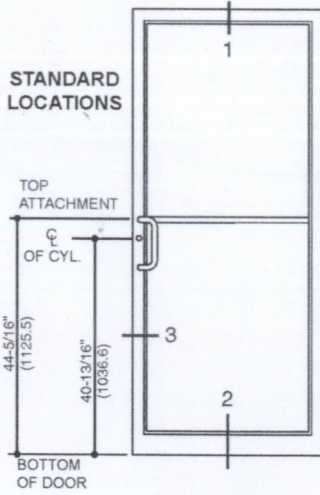

SCALE 3" = 1' 0"

190 NARROW STILE

350 MEDIUM STILE

500 WIDE STILE

Laws and building and safety codes governing the design and use of glazed entrance, window, and curtain wall products vary widely. Kawneer does not control the selection of product configurations, operating hardware, or glazing materials, and assumes no responsibility therefor.

Kawneer reserves the right to change configuration without prior notice when deemed necessary for product improvement.

© Kawneer Company, Inc., 2015