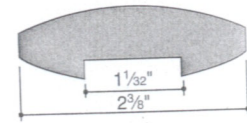

6935 ● Aluminum .980 lb/ft
Fittings: B-C-CC-CL-CR-E-GL-GR-N-S-T-V

6984* ● Aluminum 1.301 lb/ft
Fittings: C-N
* Use 1 1/2" x 1/4" flat bar for splicing and for closing ends

6985* ● Aluminum .977 lb/ft
Fittings: C-N
* Use 1 1/2" x 1/4" flat bar for splicing and for closing ends

6402 ● Aluminum 1.51 lb/ft
Fittings: C-N (Use fittings for 6902)

6405 ● Aluminum 1.39 lb/ft
Fittings: C-N (Use fittings for 6985)

6532 ● Aluminum 1.440 lb/ft
Fittings: C-N (see page 40).
Mouldings 6530, 6531 and 6532 are used with **Carlsrail**® self-aligning brackets on page 67. Clamping action eliminates drilling and tapping and helps in field alignment with posts and wall attachments. See page 66 for splices, support bar and end cap. **Carlsrail**® mouldings are designed for non-welded assembly.

6530 ● Aluminum .900 lb/ft
Fittings: C-N (see page 40)

6531 ● Aluminum .600 lb/ft
Fittings: C-N (see page 40)

Note: Channel Corner bends and channel lateral scrolls are available in Aluminum and Malleable Iron.