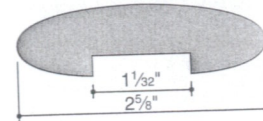

6901 ● Aluminum 1.661 lb/ft
Fittings: C-N