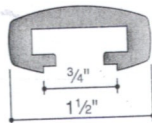

6935 ● Aluminum .980 lb/ft
Fittings: B-C-CC-CL-CR-E-GL-GR-N-S-T-V

6984* ● Aluminum 1.301 lb/ft
Fittings: C-N
* Use 1 1/2" x 1/4" flat bar for splicing and for closing ends

6985* ● Aluminum .977 lb/ft
Fittings: C-N
* Use 1 1/2" x 1/4" flat bar for splicing and for closing ends

6402 ● Aluminum 1.51 lb/ft
Fittings: C-N (Use fittings for 6902)

6405 ● Aluminum 1.39 lb/ft
Fittings: C-N (Use fittings for 6985)

6532 ● Aluminum 1.440 lb/ft
Fittings: C-N (see page 40).
Mouldings 6530, 6531 and 6532 are used with **Carlsrail**® self-aligning brackets on page 67. Clamping action eliminates drilling and tapping and helps in field alignment with posts and wall attachments. See page 66 for splices, support bar and end cap. **Carlsrail**® mouldings are designed for non-welded assembly.

6530 ● Aluminum .900 lb/ft
Fittings: C-N (see page 40)

6531 ● Aluminum .600 lb/ft
Fittings: C-N (see page 40)

Note: Channel Corner bends and channel lateral scrolls are available in Aluminum and Malleable Iron.