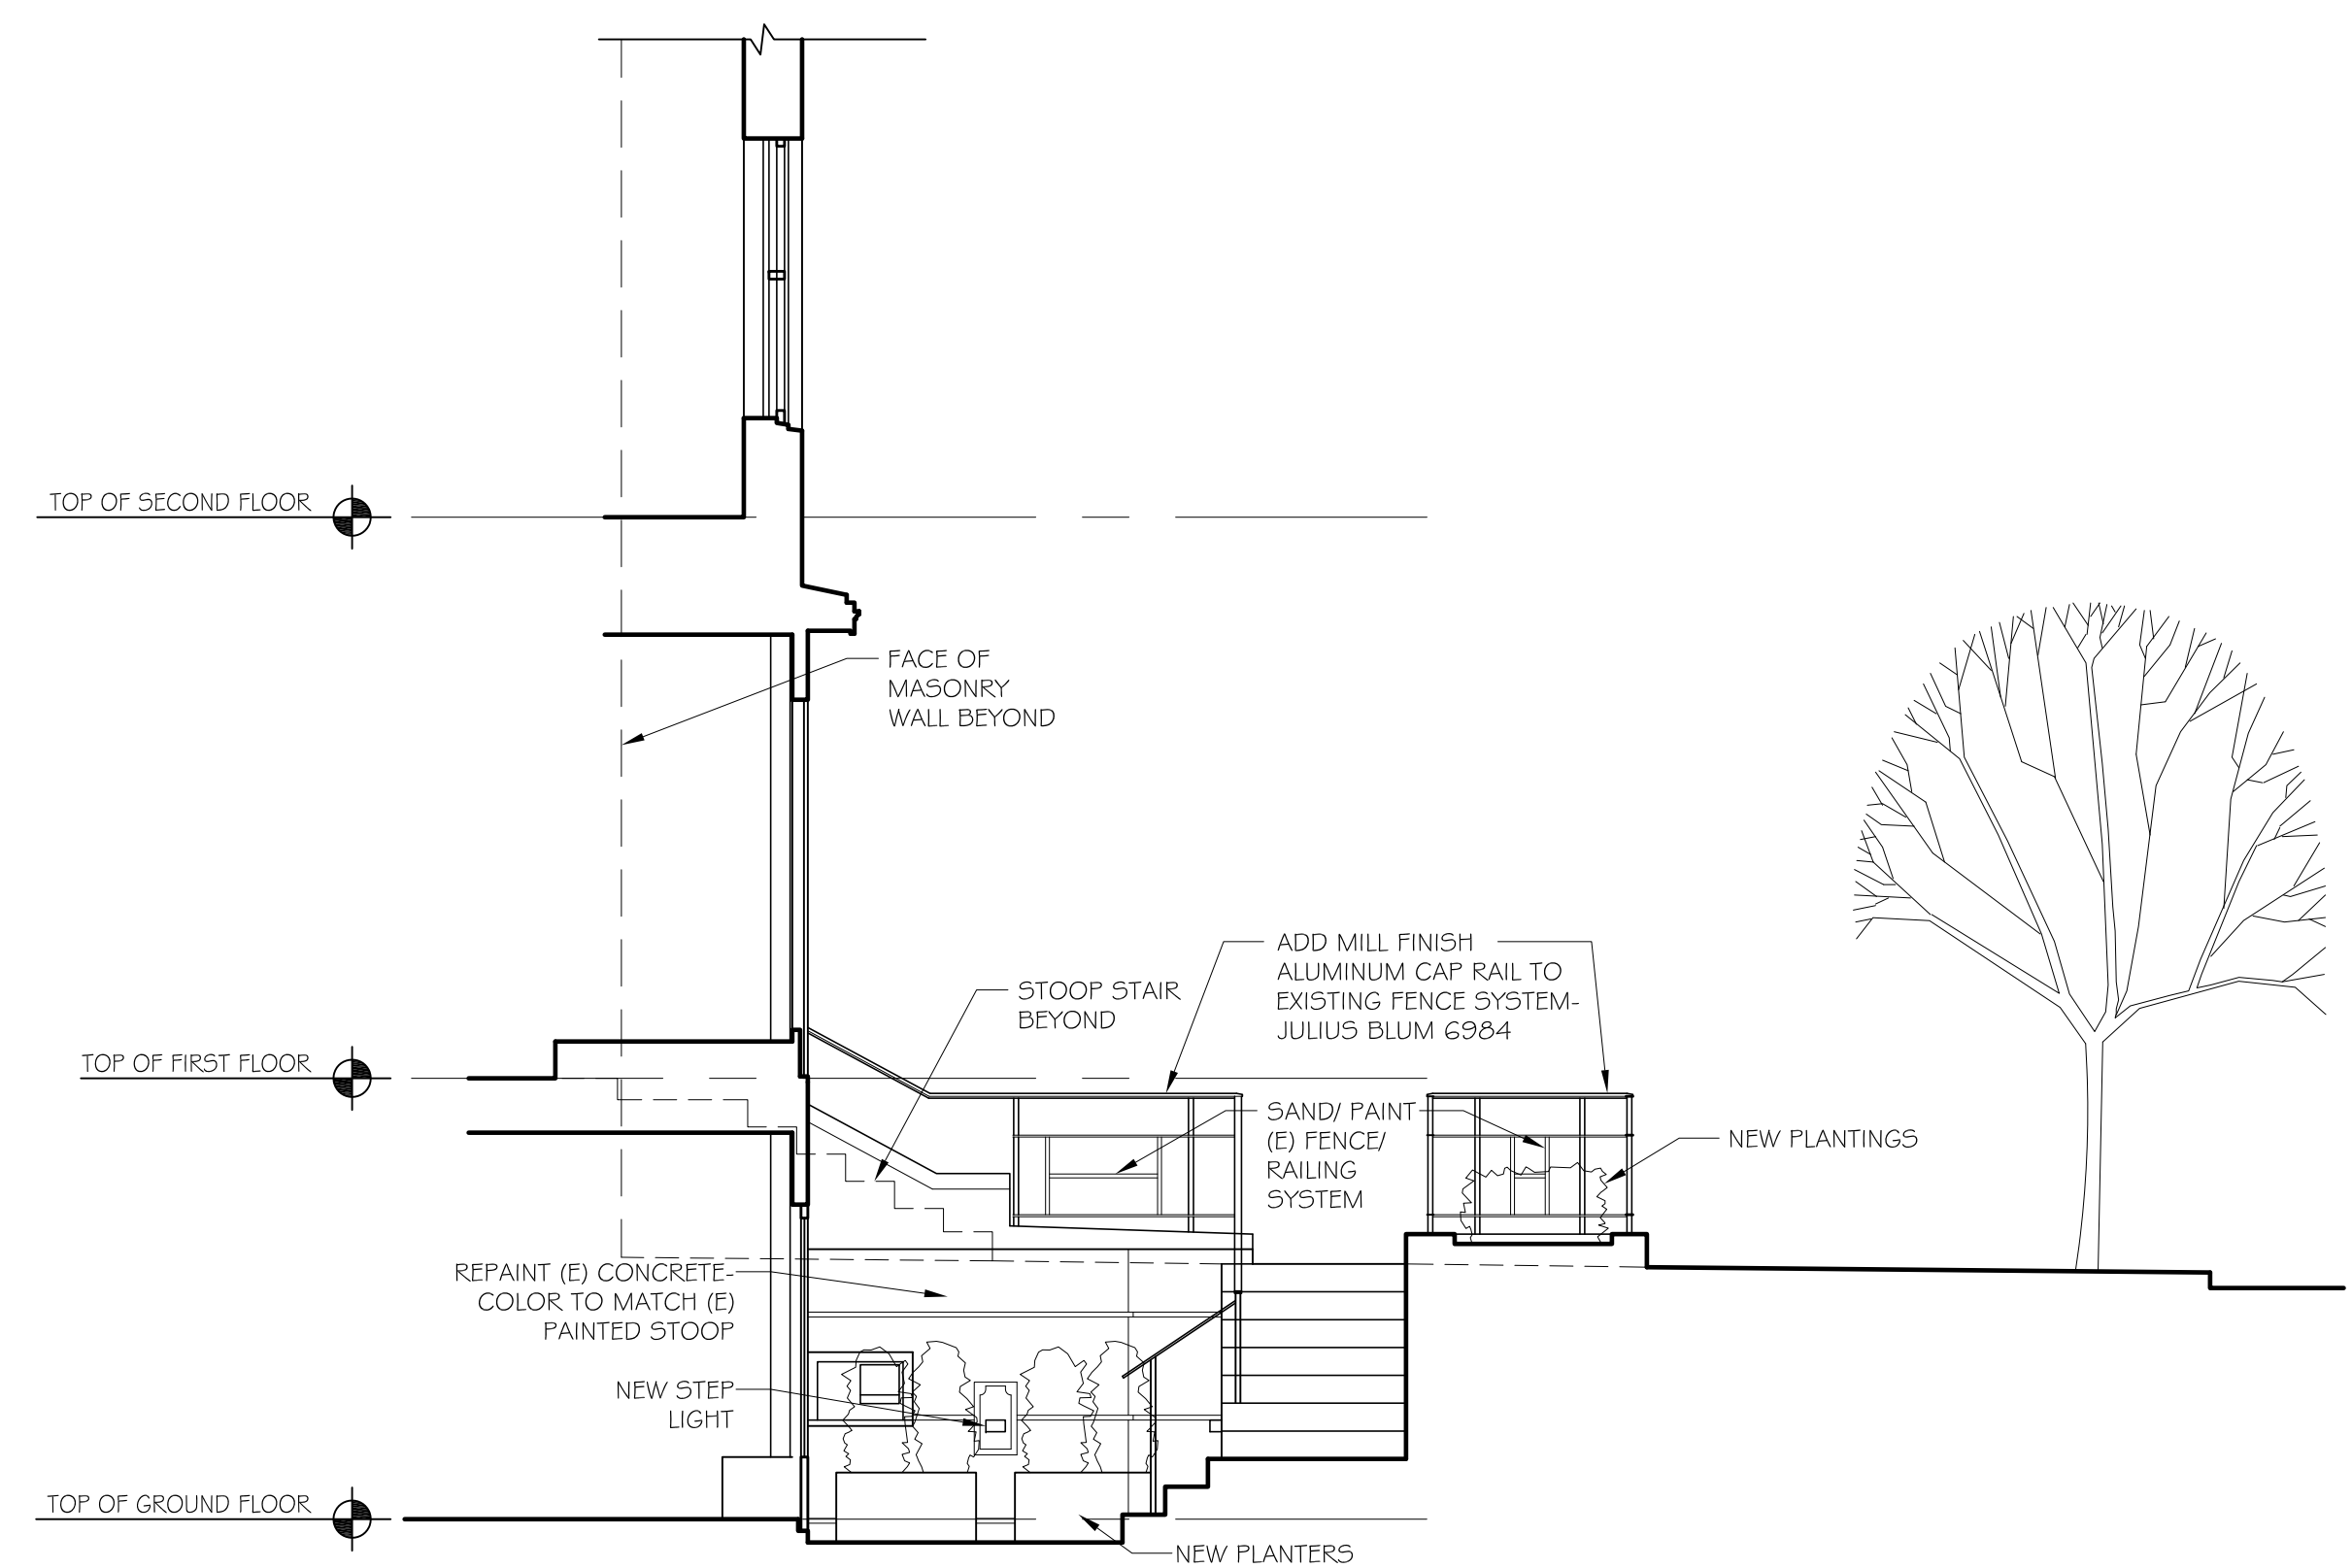

C. T.
RE

LOWER LEVEL PLAN @ FRONT YARD
1/4" = 1'-0"

SIDEWALK LEVEL PLAN @ FRONT YARD
1/4" = 1'-0"

(E) RAIL @ SIDEWALK
1/4" = 1'-0"

SOUTH ELEVATION
1/4" = 1'-0"

SECTION @ FRONT YARD (LOOKING EAST)
1/4" = 1'-0"