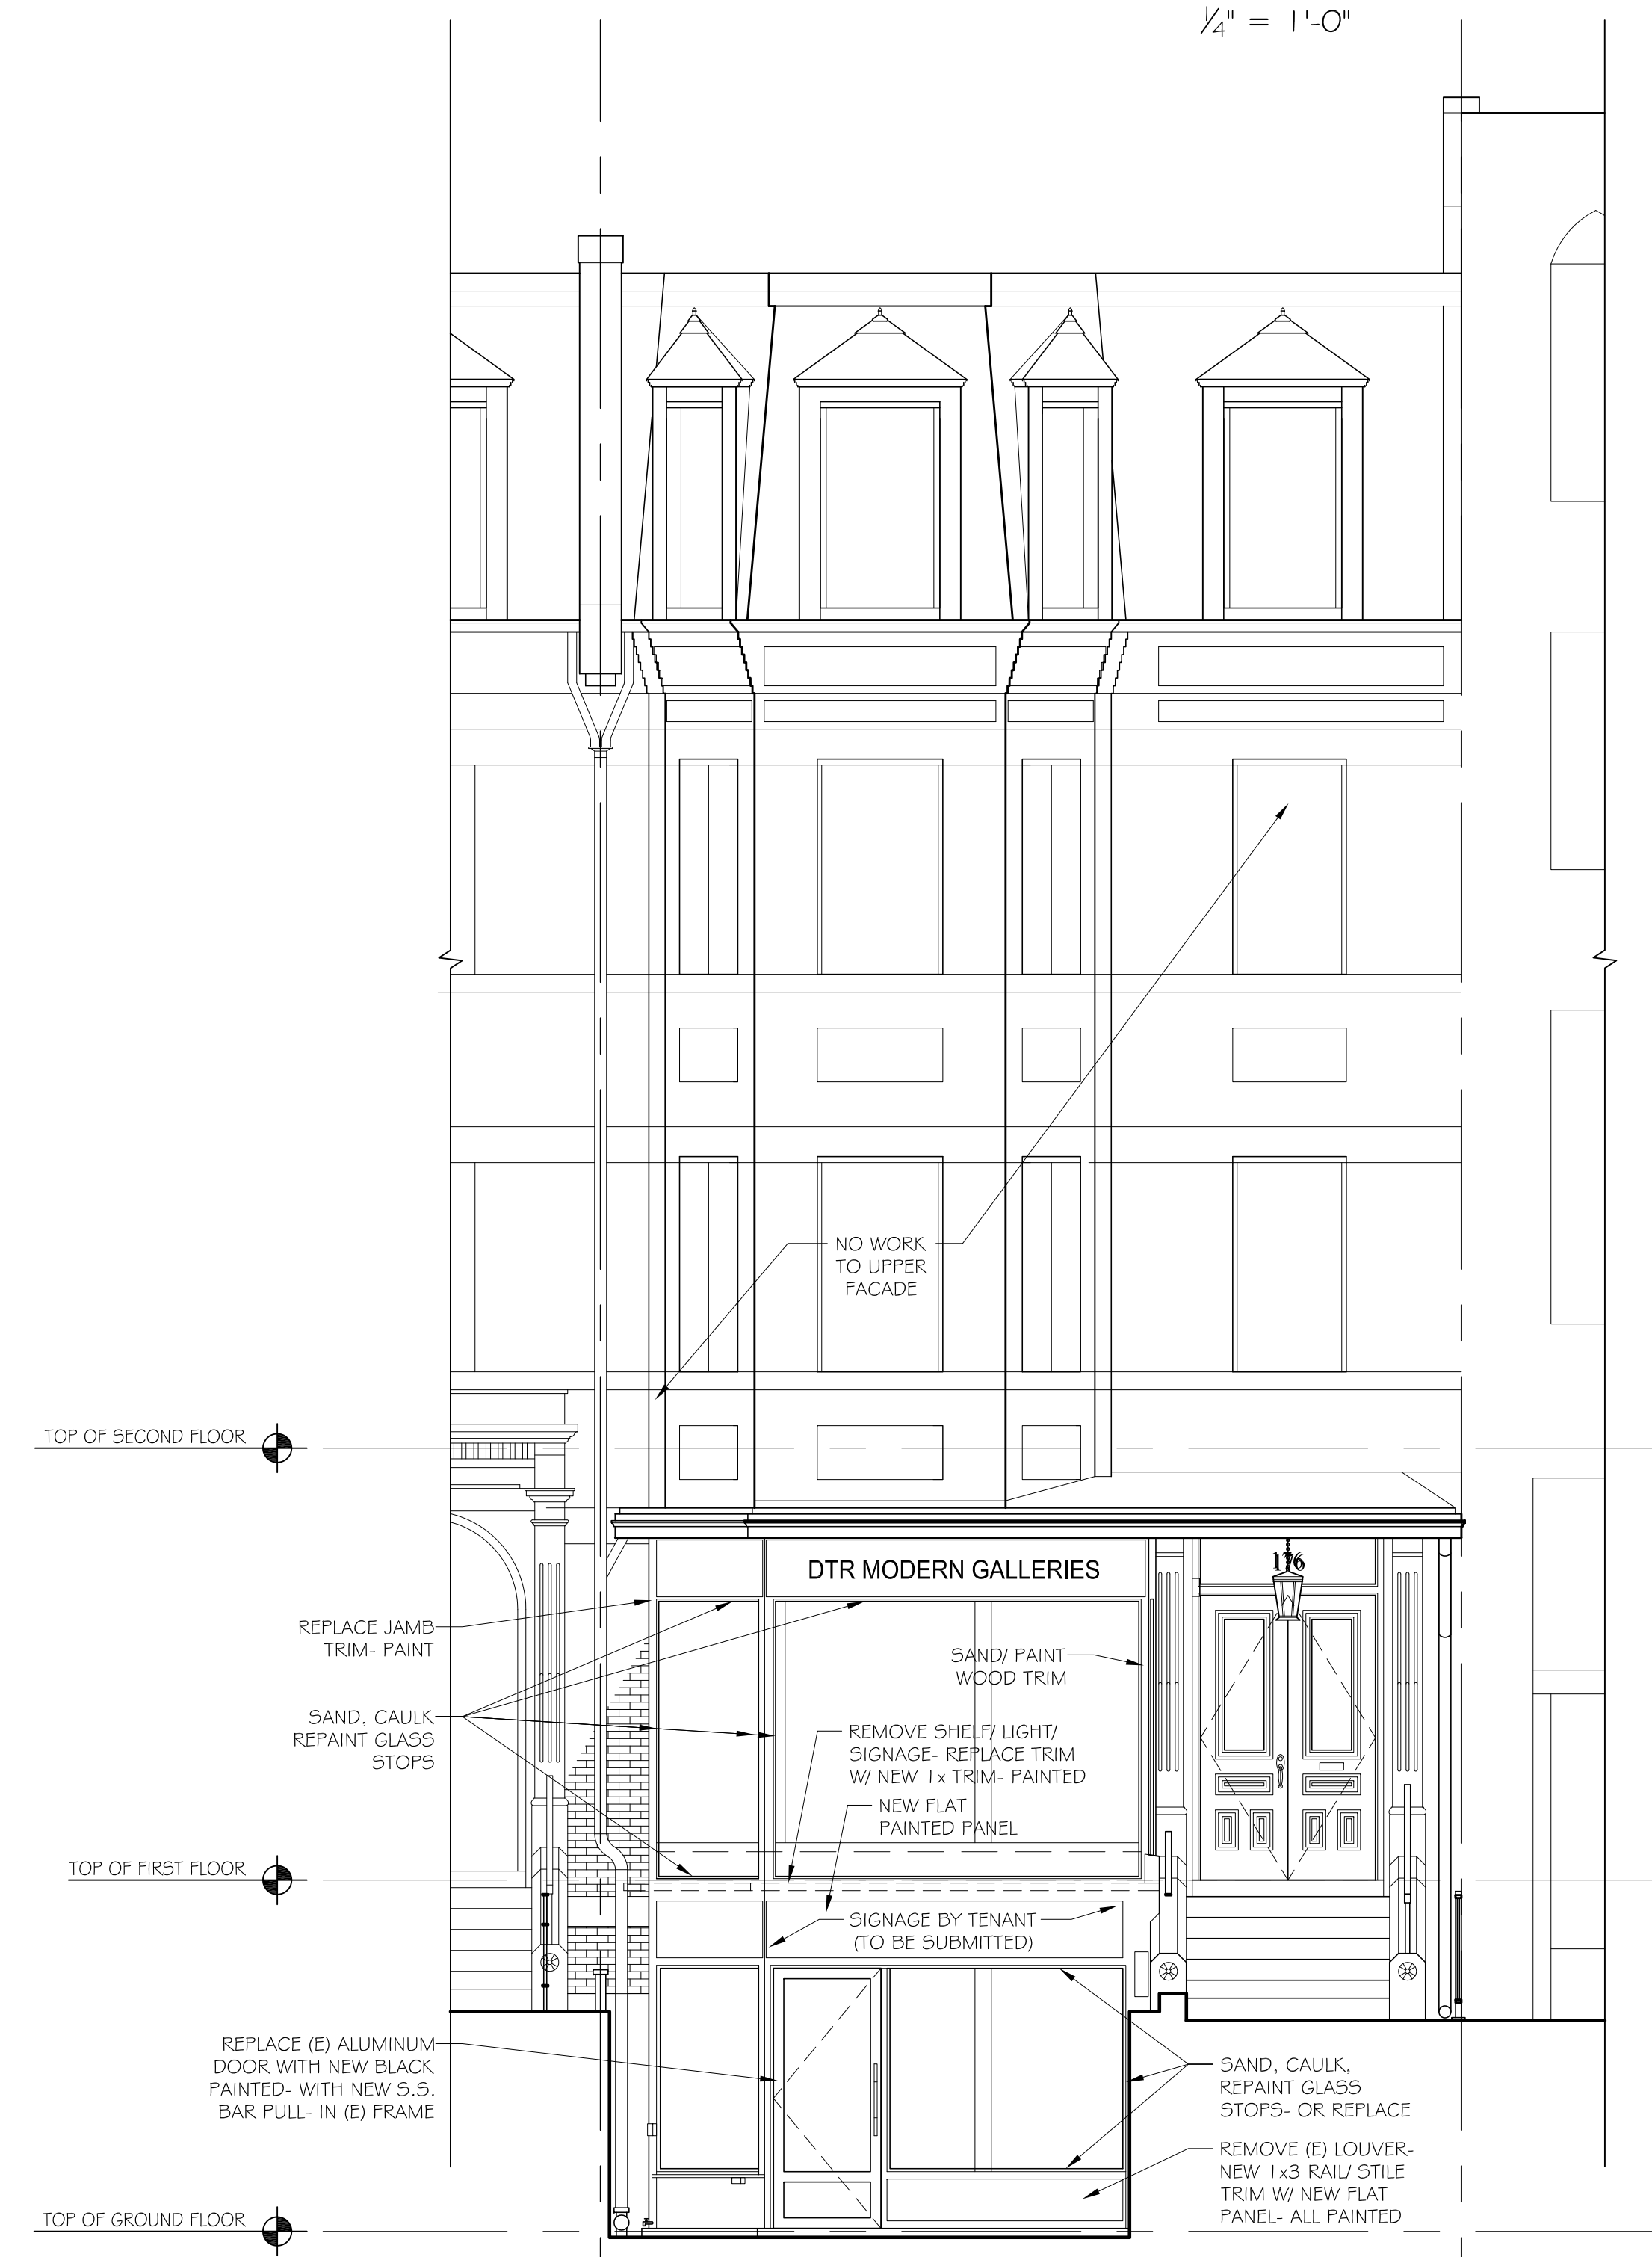

C. T.
RE

LOWER LEVEL PLAN @ FRONT YARD
1/4" = 1'-0"

SIDEWALK LEVEL PLAN @ FRONT YARD
1/4" = 1'-0"

(E) RAIL @ SIDEWALK
1/4" = 1'-0"

SOUTH ELEVATION
1/4" = 1'-0"

SECTION @ FRONT YARD (LOOKING EAST)
1/4" = 1'-0"