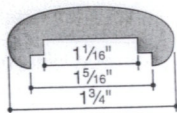

HANDRAIL MOULDINGS

Scale: 6" = 1'-0"

● ALUMINUM Alloy 6063-T52, Mill Finish, 20' lengths

6931 ● Aluminum .615 lb/ft
Fittings: B-C-CC-CL-CR-E-GL-GR-L-N-S-T-V

6934 ● Aluminum .804 lb/ft
Fittings: B-C-CC-CL-CR-E-GL-GR-L-N-S-T-V

6930 ● Aluminum .936 lb/ft
Fittings: B-C-CC-CL-CR-E-GL-GR-L-N-S-T-V

6929 ● Aluminum .670 lb/ft
Fittings: B-C-CC-CL-CR-E-GL-GR-L-N-S-T-V
Outside profile identical to 6930, for straight runs only

6933 ● Aluminum .770 lb/ft
Fittings: B-C-CC-CL-CR-GL-GR-N-S-V

6935 ● Aluminum .980 lb/ft
Fittings: B-C-CC-CL-CR-E-GL-GR-N-S-T-V

6984* ● Aluminum 1.301 lb/ft
Fittings: C-N
* Use 1 1/2" x 1/4" flat bar for splicing and for closing ends

6985* ● Aluminum .977 lb/ft
Fittings: C-N
* Use 1 1/2" x 1/4" flat bar for splicing and for closing ends