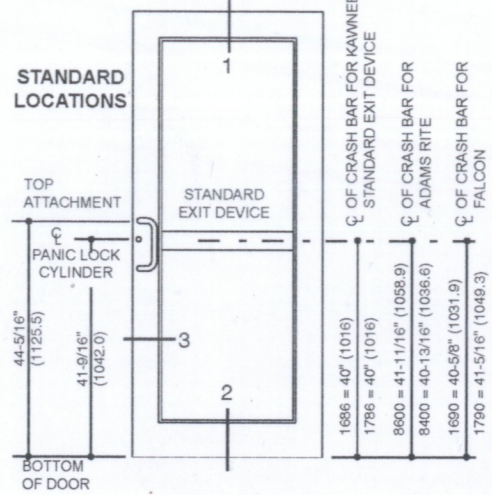

SCALE 3" = 1' 0"

190 NARROW STILE

350 MEDIUM STILE

500 WIDE STILE

Laws and building and safety codes governing the design and use of glazed entrance, window, and curtain wall products vary widely. Kawneer does not control the selection of product configurations, operating hardware, or glazing materials, and assumes no responsibility therefor.

Kawneer reserves the right to change configuration without prior notice when deemed necessary for product improvement.

© Kawneer Company, Inc., 2015