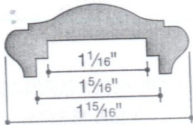

C. T.
RE

LOWER LEVEL PLAN @ FRONT YARD
1/4" = 1'-0"

SIDEWALK LEVEL PLAN @ FRONT YARD
1/4" = 1'-0"

(E) RAIL @ SIDEWALK
1/4" = 1'-0"

SOUTH ELEVATION
1/4" = 1'-0"

SECTION @ FRONT YARD (LOOKING EAST)
1/4" = 1'-0"

HANDRAIL MOULDINGS

Scale: 6" = 1'-0"

● ALUMINUM Alloy 6063-T52, Mill Finish, 20' lengths

6931 ● Aluminum .615 lb/ft
Fittings: B-C-CC-CL-CR-E-GL-GR-L-N-S-T-V

6934 ● Aluminum .804 lb/ft
Fittings: B-C-CC-CL-CR-E-GL-GR-L-N-S-T-V