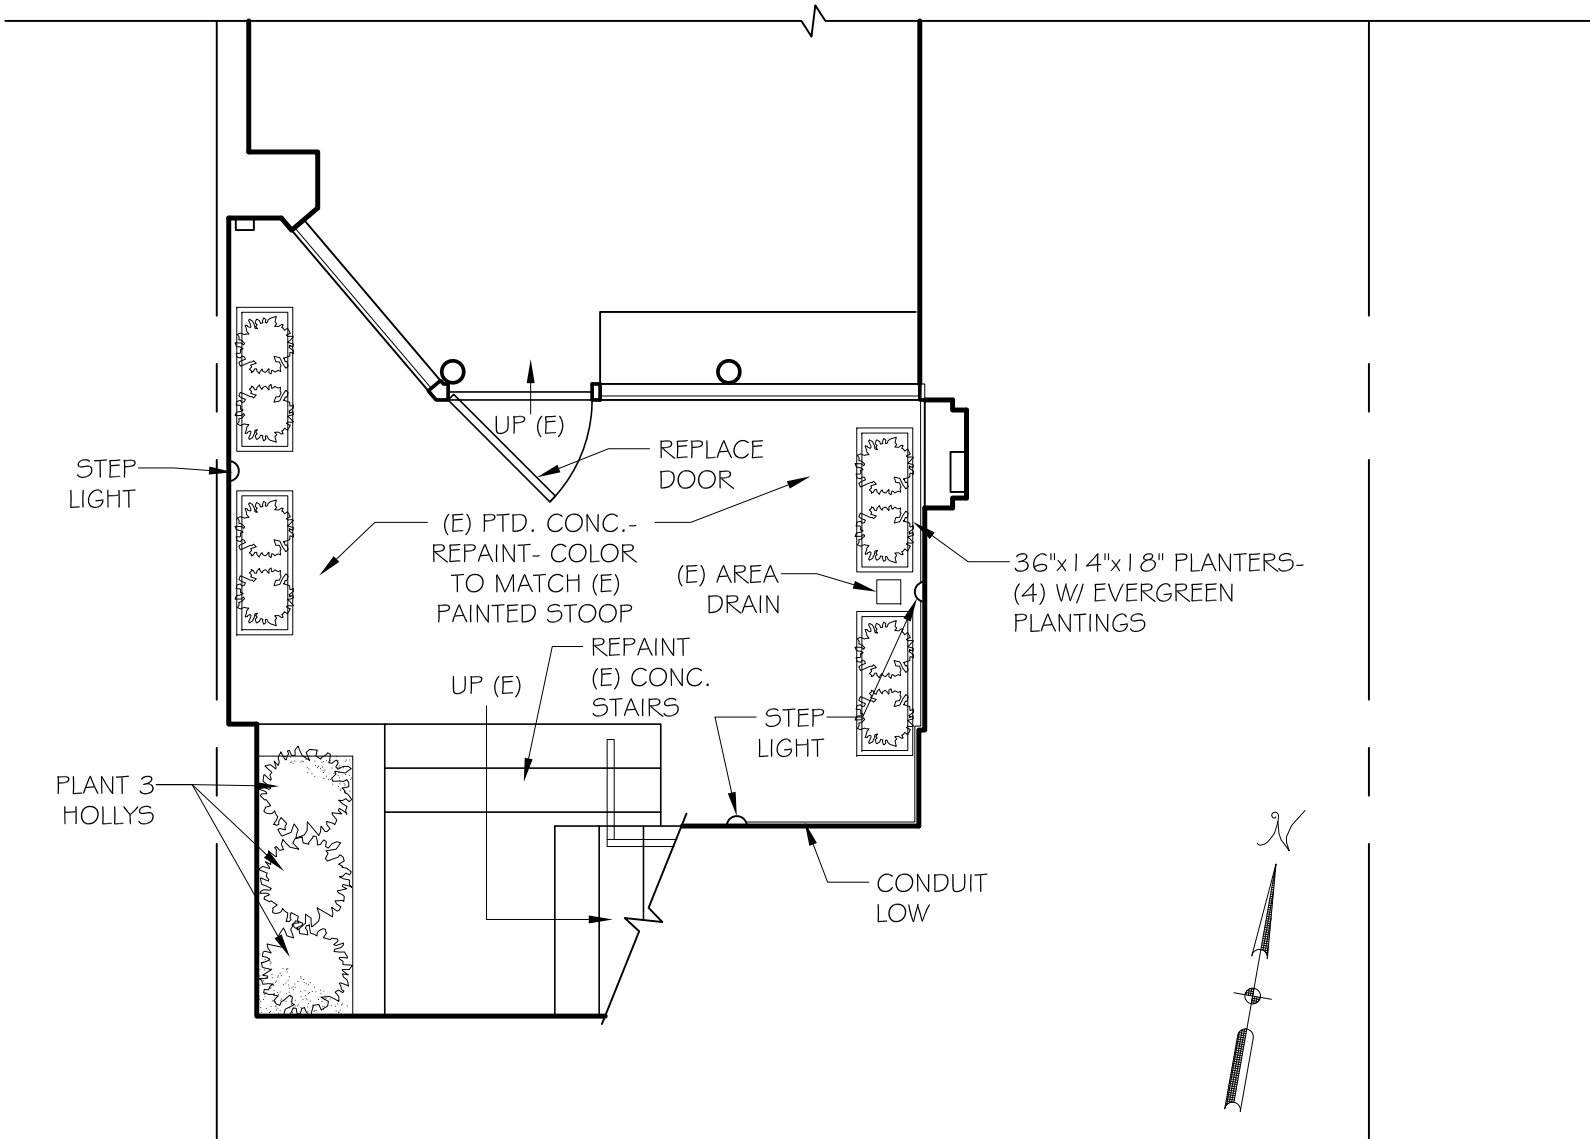

C. T.
RE

LOWER LEVEL PLAN @ FRONT YARD
1/4" = 1'-0"

SIDEWALK LEVEL PLAN @ FRONT YARD
1/4" = 1'-0"

(E) RAIL @ SIDEWALK
1/4" = 1'-0"

SOUTH ELEVATION
1/4" = 1'-0"

SECTION @ FRONT YARD (LOOKING EAST)
1/4" = 1'-0"