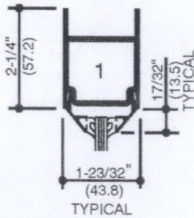

HANDRAIL MOULDINGS

Scale: 6" = 1'-0"

● ALUMINUM Alloy 6063-T52, Mill Finish, 20' lengths

6931 ● Aluminum .615 lb/ft
Fittings: B-C-CC-CL-CR-E-GL-GR-L-N-S-T-V

6934 ● Aluminum .804 lb/ft
Fittings: B-C-CC-CL-CR-E-GL-GR-L-N-S-T-V

› **HARDWARE**

- DOOR HARDWARE
- SHOWER HEAD & HAND SHOWER
- CURTAIN
- DRYING RACK
- MAKE-UP MIRROR
- HOOK & HANGERS
- BATH ACCESSORIES
- TOWEL BAR/RING/SHELF
- STORAGE HOLDERS & RACKS
- TOILET PAPER HOLDER
- FLOOR DRAIN & POP UP DRAIN
- SOAP DISPENSER / SOAP DISH
- HAND DRYER/ SKIN DRYER/HAIR

SCALE 3" = 1' 0"

190 NARROW STILE

350 MEDIUM STILE

500 WIDE STILE

SINGLE ACTING

SINGLE ACTING

SINGLE ACTING

DOUBLE ACTING