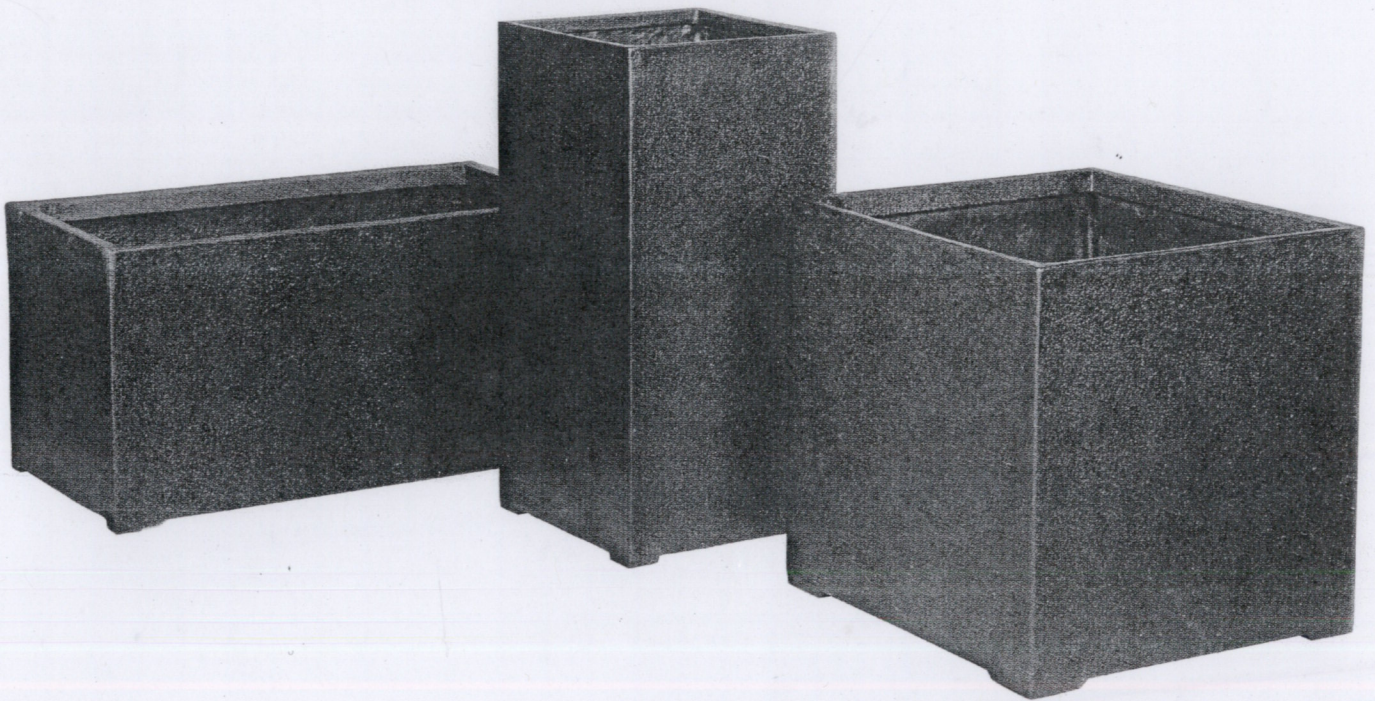

New and Improved IRONCLAD™

Recently re-engineered to be stronger than ever, Ironclad Exterior Planters have their color molded into the product. Available in two finishes — Cast Iron and Cast Bronze — Ironclad Exterior Planters also have a textured surface which not only adds to their durability and scratch resistance, it gives the planters a more rustic, earthy look and feel. Ironclad Exterior Planters are a great choice for virtually any outside setting.