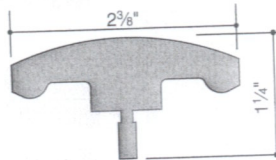

HANDRAIL MOULDINGS

Scale: 6" = 1'-0"

● ALUMINUM Alloy 6063-T52, Mill Finish, 20' lengths

6931 ● Aluminum .615 lb/ft
Fittings: B-C-CC-CL-CR-E-GL-GR-L-N-S-T-V

6934 ● Aluminum .804 lb/ft
Fittings: B-C-CC-CL-CR-E-GL-GR-L-N-S-T-V

6930 ● Aluminum .936 lb/ft
Fittings: B-C-CC-CL-CR-E-GL-GR-L-N-S-T-V

6929 ● Aluminum .670 lb/ft
Fittings: B-C-CC-CL-CR-E-GL-GR-L-N-S-T-V
Outside profile identical to 6930, for straight runs only

6933 ● Aluminum .770 lb/ft
Fittings: B-C-CC-CL-CR-GL-GR-N-S-V

6935 ● Aluminum .980 lb/ft
Fittings: B-C-CC-CL-CR-E-GL-GR-N-S-T-V

6984* ● Aluminum 1.301 lb/ft
Fittings: C-N
* Use 1 1/2" x 1/4" flat bar for splicing and for closing ends

6985* ● Aluminum .977 lb/ft
Fittings: C-N
* Use 1 1/2" x 1/4" flat bar for splicing and for closing ends