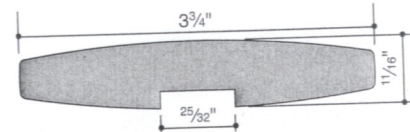

6906 ● Aluminum 2.448 lb/ft
Fittings: C-N