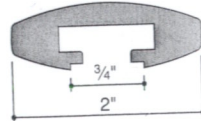

HANDRAIL MOULDINGS

Scale: 6" = 1'-0"

● ALUMINUM Alloy 6063-T52, Mill Finish, 20' lengths

6931 ● Aluminum .615 lb/ft
Fittings: B-C-CC-CL-CR-E-GL-GR-L-N-S-T-V

6934 ● Aluminum .804 lb/ft
Fittings: B-C-CC-CL-CR-E-GL-GR-L-N-S-T-V

6930 ● Aluminum .936 lb/ft
Fittings: B-C-CC-CL-CR-E-GL-GR-L-N-S-T-V

6929 ● Aluminum .670 lb/ft
Fittings: B-C-CC-CL-CR-E-GL-GR-L-N-S-T-V
Outside profile identical to 6930, for straight runs only

6933 ● Aluminum .770 lb/ft
Fittings: B-C-CC-CL-CR-GL-GR-N-S-V

6935 ● Aluminum .980 lb/ft
Fittings: B-C-CC-CL-CR-E-GL-GR-N-S-T-V

6984* ● Aluminum 1.301 lb/ft
Fittings: C-N
* Use 1 1/2" x 1/4" flat bar for splicing and for closing ends

6985* ● Aluminum .977 lb/ft
Fittings: C-N
* Use 1 1/2" x 1/4" flat bar for splicing and for closing ends

6402 ● Aluminum 1.51 lb/ft
Fittings: C-N (Use fittings for 6902)

6405 ● Aluminum 1.39 lb/ft
Fittings: C-N (Use fittings for 6985)

6532 ● Aluminum 1.440 lb/ft
Fittings: C-N (see page 40).
Mouldings 6530, 6531 and 6532 are used with **Carlsrail**® self-aligning brackets on page 67. Clamping action eliminates drilling and tapping and helps in field alignment with posts and wall attachments. See page 66 for splices, support bar and end cap. **Carlsrail**® mouldings are designed for non-welded assembly.