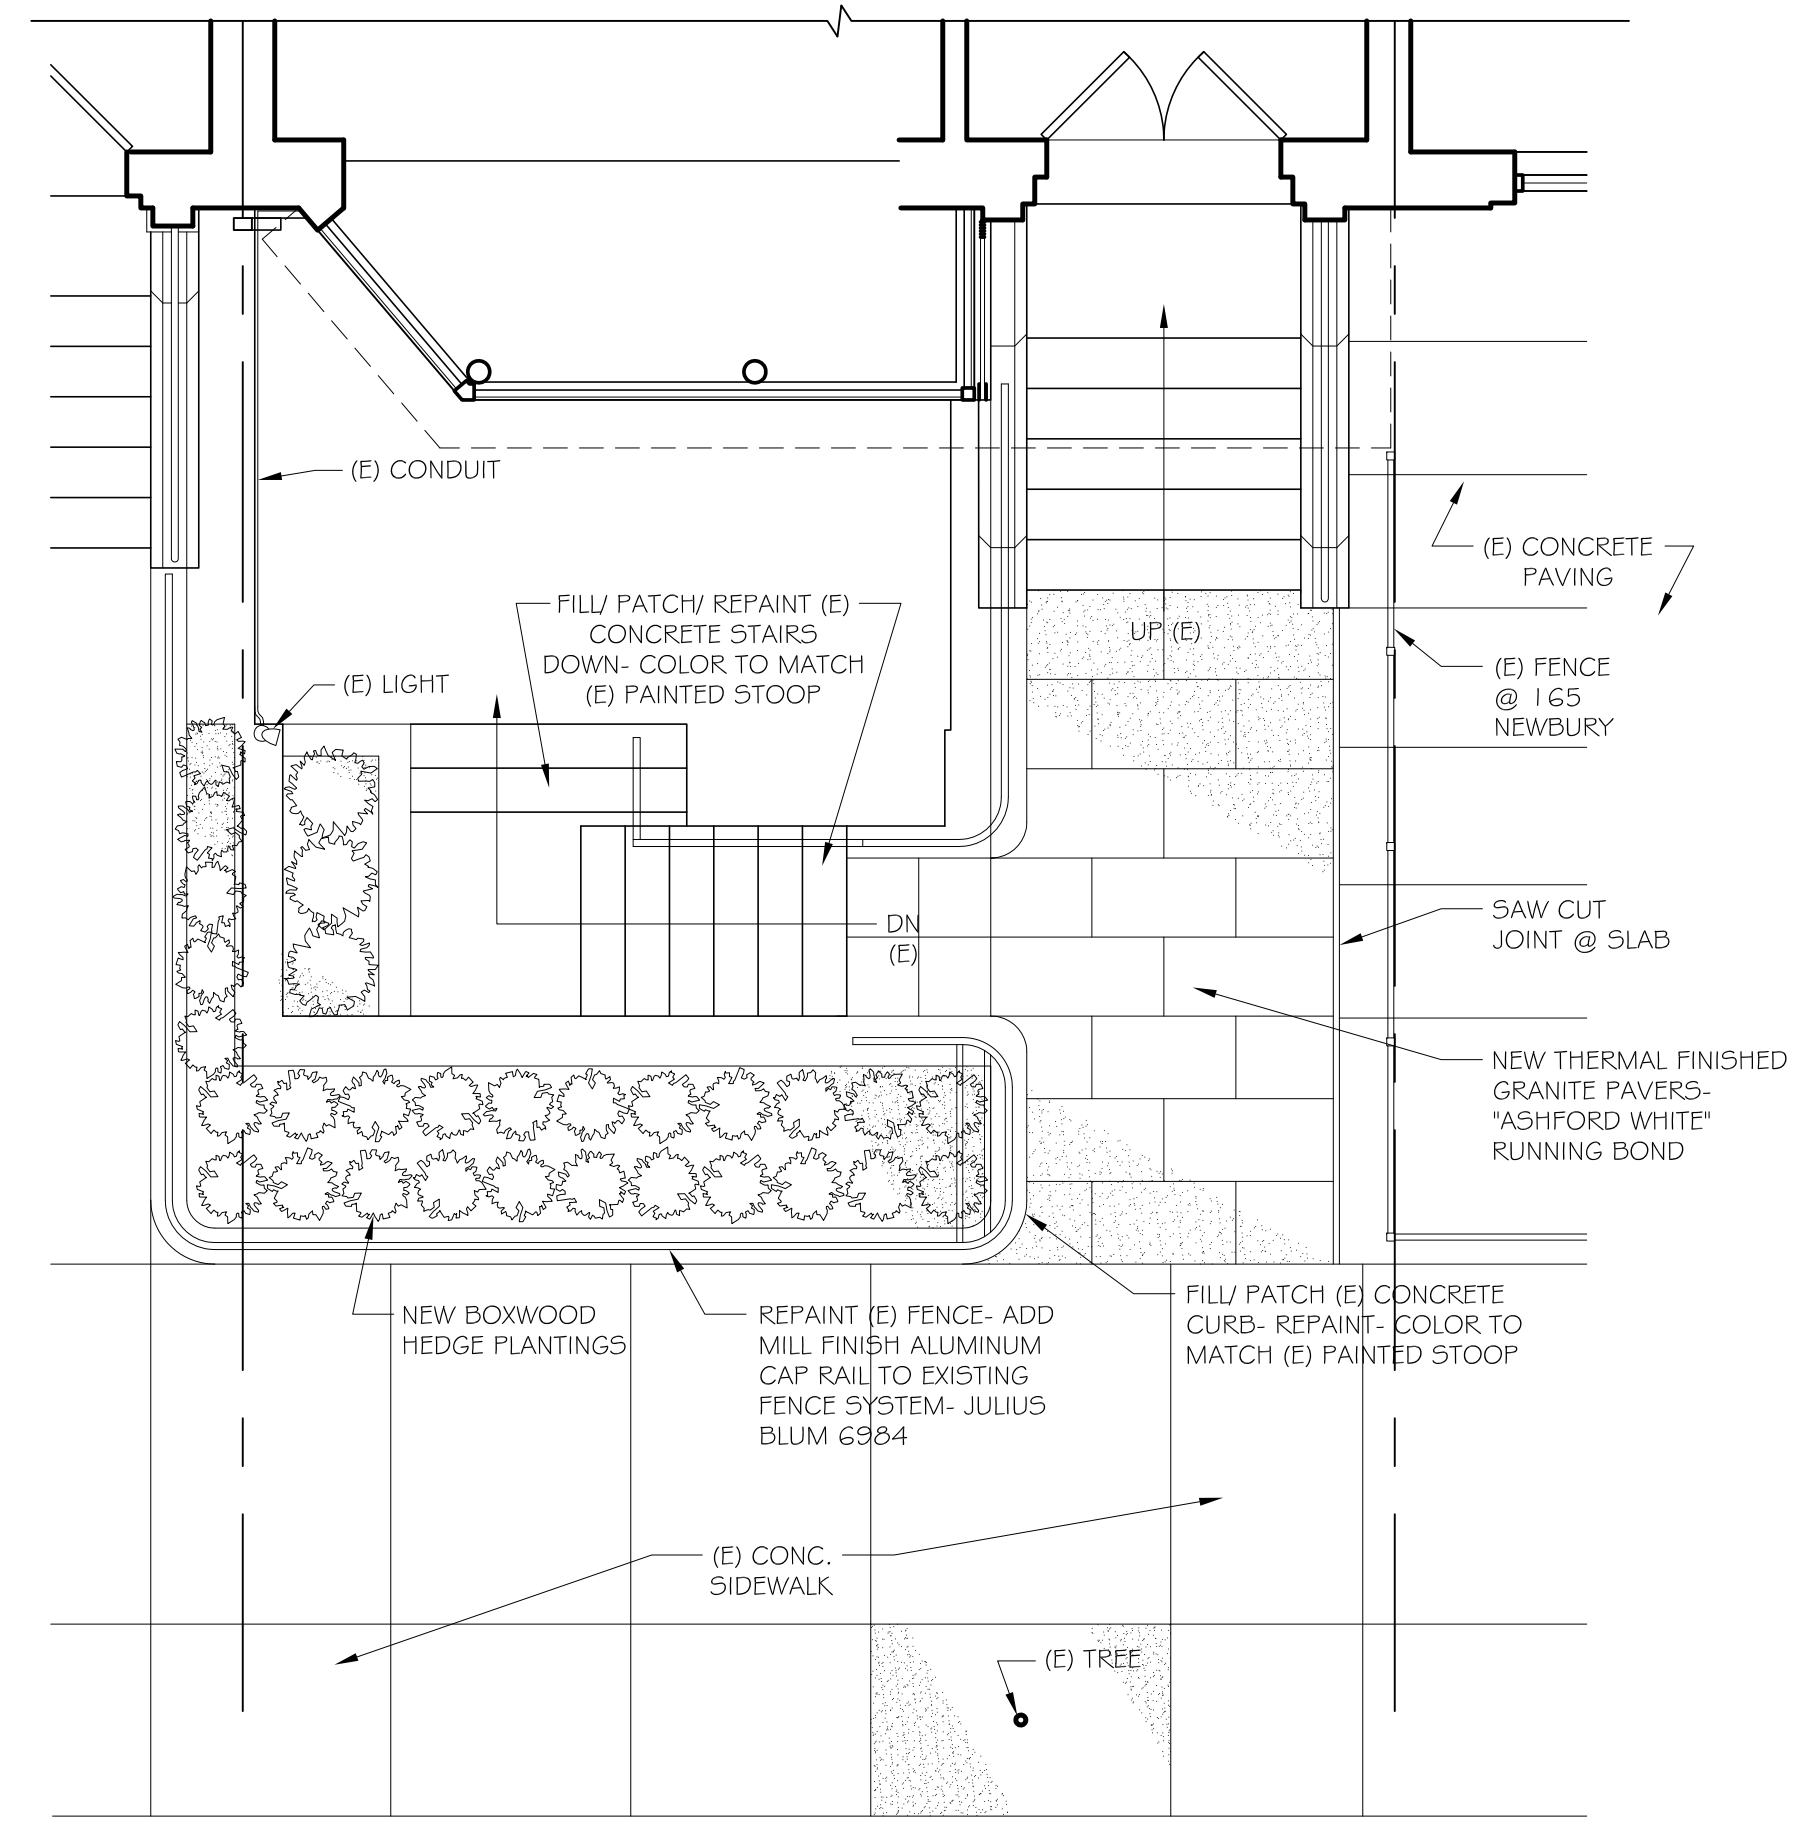

C. T.
RE

LOWER LEVEL PLAN @ FRONT YARD
1/4" = 1'-0"

SIDEWALK LEVEL PLAN @ FRONT YARD
1/4" = 1'-0"

(E) RAIL @ SIDEWALK
1/4" = 1'-0"

SOUTH ELEVATION
1/4" = 1'-0"

SECTION @ FRONT YARD (LOOKING EAST)
1/4" = 1'-0"