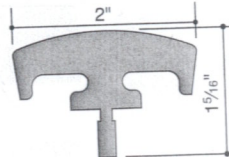

HANDRAIL MOULDINGS

Scale: 6" = 1'-0"

● ALUMINUM Alloy 6063-T52, Mill Finish, 20' lengths

6931 ● Aluminum .615 lb/ft
Fittings: B-C-CC-CL-CR-E-GL-GR-L-N-S-T-V

6934 ● Aluminum .804 lb/ft
Fittings: B-C-CC-CL-CR-E-GL-GR-L-N-S-T-V

6930 ● Aluminum .936 lb/ft
Fittings: B-C-CC-CL-CR-E-GL-GR-L-N-S-T-V

6929 ● Aluminum .670 lb/ft
Fittings: B-C-CC-CL-CR-E-GL-GR-L-N-S-T-V
Outside profile identical to 6930, for straight runs only

6933 ● Aluminum .770 lb/ft
Fittings: B-C-CC-CL-CR-GL-GR-N-S-V

6935 ● Aluminum .980 lb/ft
Fittings: B-C-CC-CL-CR-E-GL-GR-N-S-T-V

6984* ● Aluminum 1.301 lb/ft
Fittings: C-N
* Use 1 1/2" x 1/4" flat bar for splicing and for closing ends

6985* ● Aluminum .977 lb/ft
Fittings: C-N
* Use 1 1/2" x 1/4" flat bar for splicing and for closing ends

6402 ● Aluminum 1.51 lb/ft
Fittings: C-N (Use fittings for 6902)

6405 ● Aluminum 1.39 lb/ft
Fittings: C-N (Use fittings for 6985)

6532 ● Aluminum 1.440 lb/ft
Fittings: C-N (see page 40).
Mouldings 6530, 6531 and 6532 are used with **Carlsrail**® self-aligning brackets on page 67. Clamping action eliminates drilling and tapping and helps in field alignment with posts and wall attachments. See page 66 for splices, support bar and end cap. **Carlsrail**® mouldings are designed for non-welded assembly.