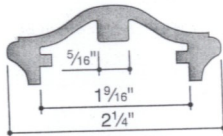

C. T.
RE

LOWER LEVEL PLAN @ FRONT YARD
1/4" = 1'-0"

SIDEWALK LEVEL PLAN @ FRONT YARD
1/4" = 1'-0"

(E) RAIL @ SIDEWALK
1/4" = 1'-0"

SOUTH ELEVATION
1/4" = 1'-0"

SECTION @ FRONT YARD (LOOKING EAST)
1/4" = 1'-0"

HANDRAIL MOULDINGS

Scale: 6" = 1'-0"

● ALUMINUM Alloy 6063-T52, Mill Finish, 20' lengths

6931 ● Aluminum .615 lb/ft
Fittings: B-C-CC-CL-CR-E-GL-GR-L-N-S-T-V

6934 ● Aluminum .804 lb/ft
Fittings: B-C-CC-CL-CR-E-GL-GR-L-N-S-T-V

6930 ● Aluminum .936 lb/ft
Fittings: B-C-CC-CL-CR-E-GL-GR-L-N-S-T-V

6929 ● Aluminum .670 lb/ft
Fittings: B-C-CC-CL-CR-E-GL-GR-L-N-S-T-V
Outside profile identical to 6930, for straight runs only

6933 ● Aluminum .770 lb/ft
Fittings: B-C-CC-CL-CR-GL-GR-N-S-V

6935 ● Aluminum .980 lb/ft
Fittings: B-C-CC-CL-CR-E-GL-GR-N-S-T-V

6984* ● Aluminum 1.301 lb/ft
Fittings: C-N
* Use 1 1/2" x 1/4" flat bar for splicing and for closing ends

6985* ● Aluminum .977 lb/ft
Fittings: C-N
* Use 1 1/2" x 1/4" flat bar for splicing and for closing ends