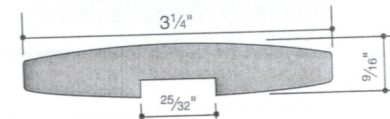

6905 ● Aluminum 1.752 lb/ft
Fittings: C-N