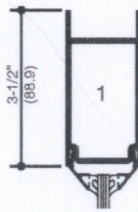

HANDRAIL MOULDINGS

Scale: 6" = 1'-0"

● ALUMINUM Alloy 6063-T52, Mill Finish, 20' lengths

6931 ● Aluminum .615 lb/ft
Fittings: B-C-CC-CL-CR-E-GL-GR-L-N-S-T-V

6934 ● Aluminum .804 lb/ft
Fittings: B-C-CC-CL-CR-E-GL-GR-L-N-S-T-V

› **HARDWARE**

- DOOR HARDWARE
- SHOWER HEAD & HAND SHOWER
- CURTAIN
- DRYING RACK
- MAKE-UP MIRROR
- HOOK & HANGERS
- BATH ACCESSORIES
- TOWEL BAR/RING/SHELF
- STORAGE HOLDERS & RACKS
- TOILET PAPER HOLDER
- FLOOR DRAIN & POP UP DRAIN
- SOAP DISPENSER / SOAP DISH
- HAND DRYER/ SKIN DRYER/HAIR

SCALE 3" = 1' 0"

190 NARROW STILE

350 MEDIUM STILE

500 WIDE STILE

SINGLE ACTING

SINGLE ACTING

SINGLE ACTING

DOUBLE ACTING